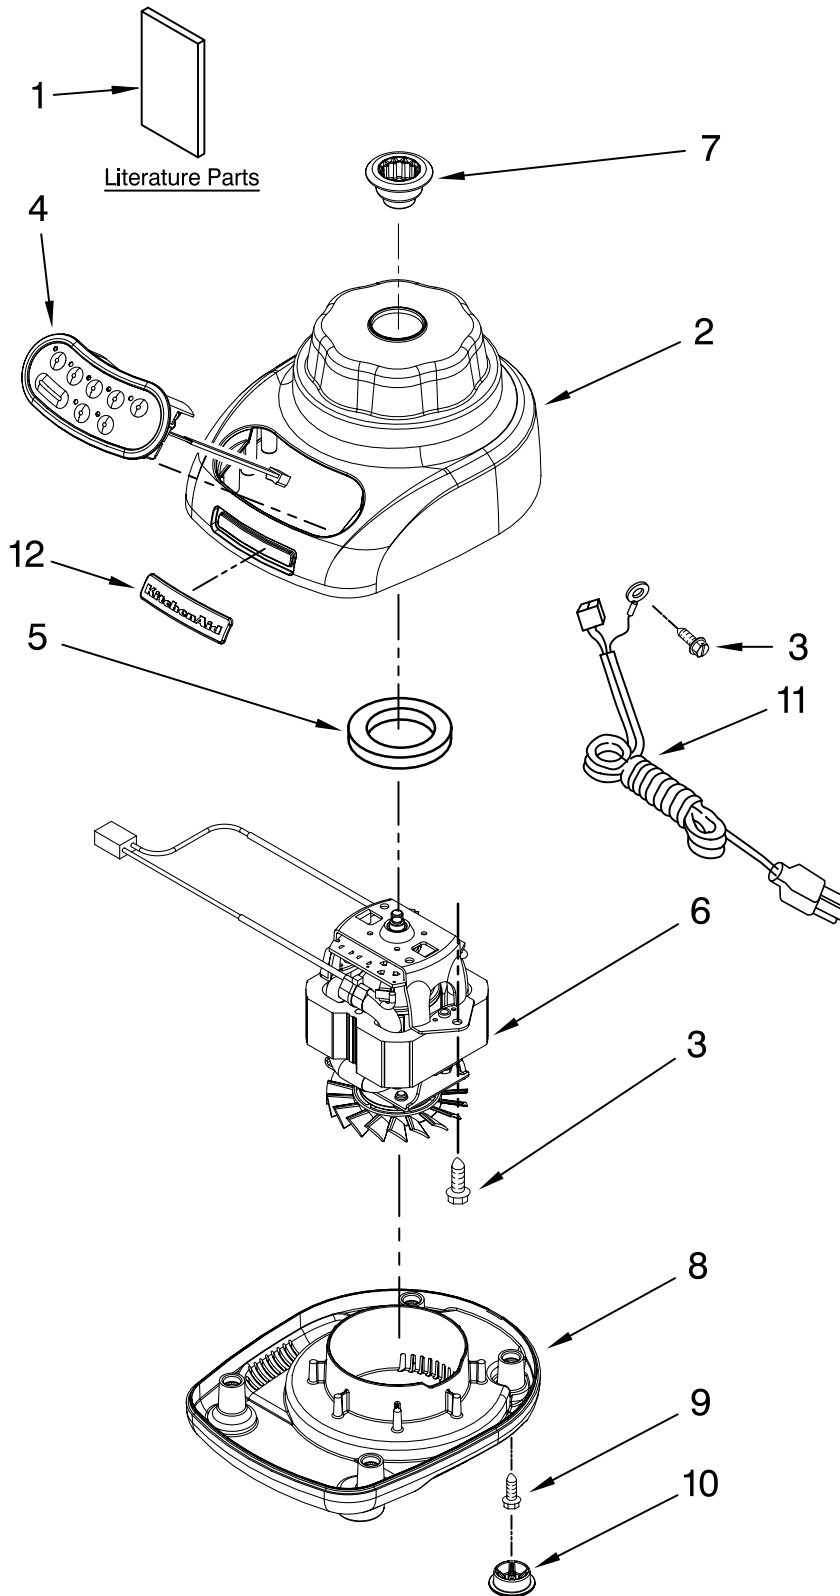

# UNIT PARTS

FOR VARIATIONS OF MODEL: KSB560\_\_0

Illus. No.	Part No.	DESCRIPTION
1	9709225	Literature Parts Use & Care, Trilin
	8212258	Repair Parts List
2		Housing, Upper
	9708896	White
	9709259	Empire Red
	9709226	Onyx Black
	9709552	Gloss Cinnamon
	9709495	Metallic Chrome
	9709558	Blue Willow
	9709496	Tangerine
	9709497	Pink
	9709942	Buttercup
	W10131077	Silver Metallic
	W10154278	Caviar
	W10193661	Aqua Sky
	W10194539	Pear
	W10253203	Boysenberry
	W10153370	Almond Creme
	W10273968	Yellow Pepper
3	W10068250	Screw
4		Control Assembly (Incl. Overlay)
	9708845	Silver
	9709339	Black
5	9709366	Seal, Motor
6	9708887	Motor, 120V, 5sp
7	W10279256	Coupling, Drive
8		Base
	9708937	Black
	9708890	White
	9709256	Red
	9709553	Gloss Cinnamon
	9709502	Metallic Chrome
	9709559	Blue Willow
	9709503	Tangerine
	9709504	Pink
	9709943	Buttercup
	W10131076	Storm Grey
	W10154275	Caviar
	W10193662	Aqua Sky
	W10194540	Pear
	W10253204	Boysenberry
	W10153630	Almond Creme
	W10273974	Yellow Pepper
9	W10001200	Screw
10		Foot, Rubber
	9708927	Grey
	9708913	White
11		Power Cord
	9708928	Black
	9708917	White
12	W10161493	Nameplate