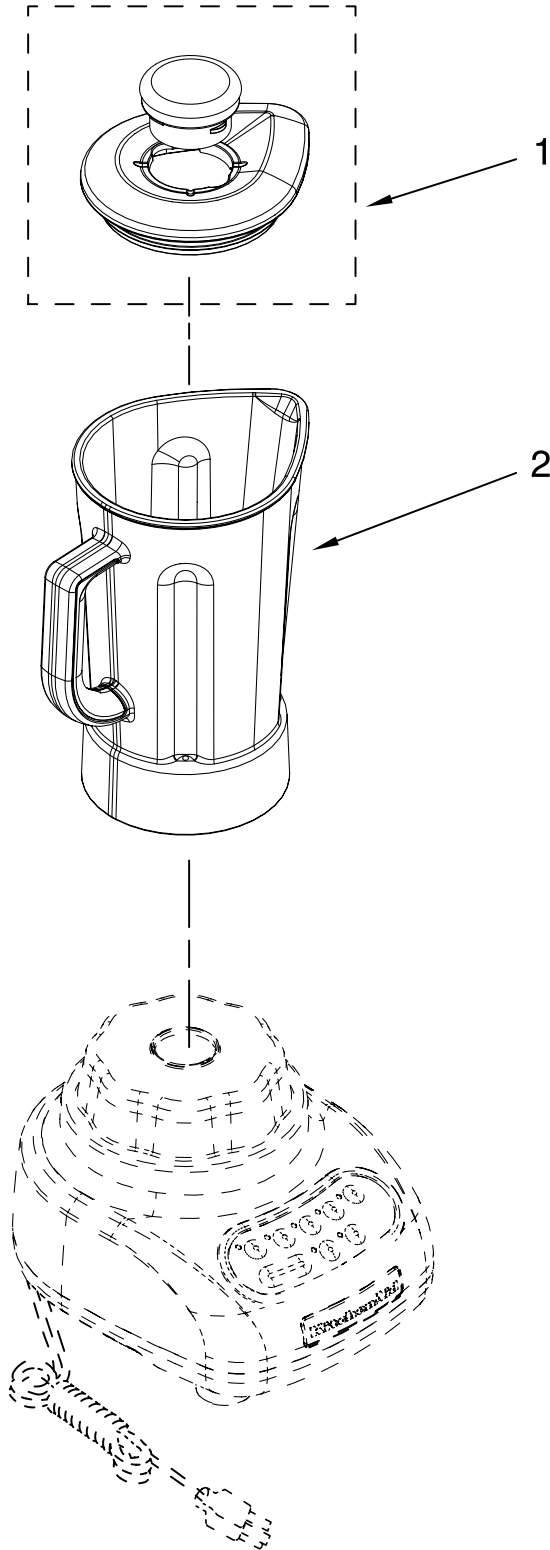

ATTACHMENT PARTS

FOR VARIATIONS OF MODEL: KSB560__0

Illus. No.	Part No.	DESCRIPTION
1		Lid Assembly (Includes Cap)
	9709363	Onyx Black
	9709361	Silver
	W10183714	Charcoal
2	9708904	Jar Assembly (Incl Blade Assy)

FOR ORDERING INFORMATION REFER TO PARTS PRICE LIST