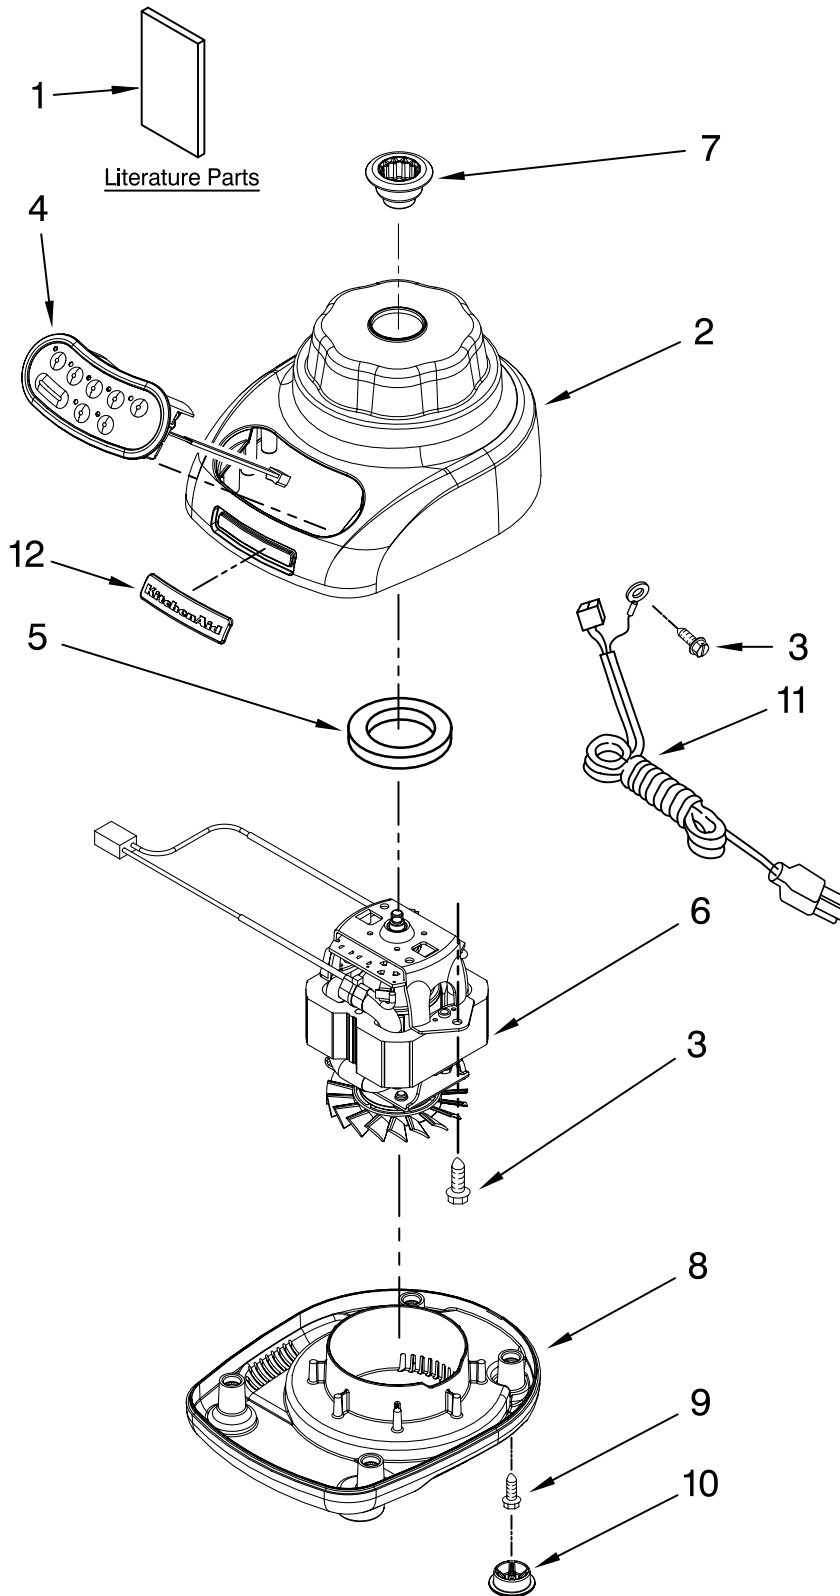

----- Manual continues below -----

PARTS LIST

for

KitchenAid®

5-SPEED MIDLINE BLENDER

56 OZ. PLASTIC JAR

MODELS:

KSB560WH0 (White)
KSB560ER0 (Empire Red)
KSB560OB0 (Onyx Black)
KSB560GC0 (Gloss Cinnamon)
KSB560MC0 (Metallic Chrome)
KSB560BW0 (Blue Willow)
KSB560TG0 (Tangerine)
KSB560PK0 (Pink)
KSB560BF0 (Buttercup)
KSB560SM0 (Silver Metallic)
KSB560CV0 (Caviar)
KSB560AQ0 (Aqua Sky)
KSB560PE0 (Pear)
KSB560BY0 (Boysenberry)
KSB560AC0 (Almond Creme)
KSB560YP0 (Yellow Pepper)

FOR CUSTOMER SATISFACTION ALWAYS USE
FACTORY SPECIFICATION PARTS

KITCHENAID

ST. JOSEPH MICHIGAN 49085

UNIT PARTS

FOR VARIATIONS OF MODEL: KSB560__0

Illus. No.	Part No.	DESCRIPTION
1	9709225	Literature Parts Use & Care, Trilin
	8212258	Repair Parts List
2		Housing, Upper
	9708896	White
	9709259	Empire Red
	9709226	Onyx Black
	9709552	Gloss Cinnamon
	9709495	Metallic Chrome
	9709558	Blue Willow
	9709496	Tangerine
	9709497	Pink
	9709942	Buttercup
	W10131077	Silver Metallic
	W10154278	Caviar
	W10193661	Aqua Sky
	W10194539	Pear
W10253203	Boysenberry	
W10153370	Almond Creme	
W10273968	Yellow Pepper	
3	W10068250	Screw
4		Control Assembly (Incl. Overlay)
	9708845	Silver
	9709339	Black
5	9709366	Seal, Motor
6	9708887	Motor, 120V, 5sp
7	W10279256	Coupling, Drive
	8	
	9708937	Black
	9708890	White
	9709256	Red
	9709553	Gloss Cinnamon
	9709502	Metallic Chrome
	9709559	Blue Willow
	9709503	Tangerine
	9709504	Pink
	9709943	Buttercup
	W10131076	Storm Grey
	W10154275	Caviar
	W10193662	Aqua Sky
	W10194540	Pear
	W10253204	Boysenberry
	W10153630	Almond Creme
	W10273974	Yellow Pepper
9	W10001200	Screw
10		Foot, Rubber
	9708927	Grey
	9708913	White
11		Power Cord
	9708928	Black
	9708917	White
12	W10161493	Nameplate

FOR ORDERING INFORMATION REFER TO PARTS PRICE LIST

ATTACHMENT PARTS

FOR VARIATIONS OF MODEL: KSB560__0

Illus. No.	Part No.	DESCRIPTION
1		Lid Assembly (Includes Cap)
	9709363	Onyx Black
	9709361	Silver
	W10183714	Charcoal
2	9708904	Jar Assembly (Incl Blade Assy)