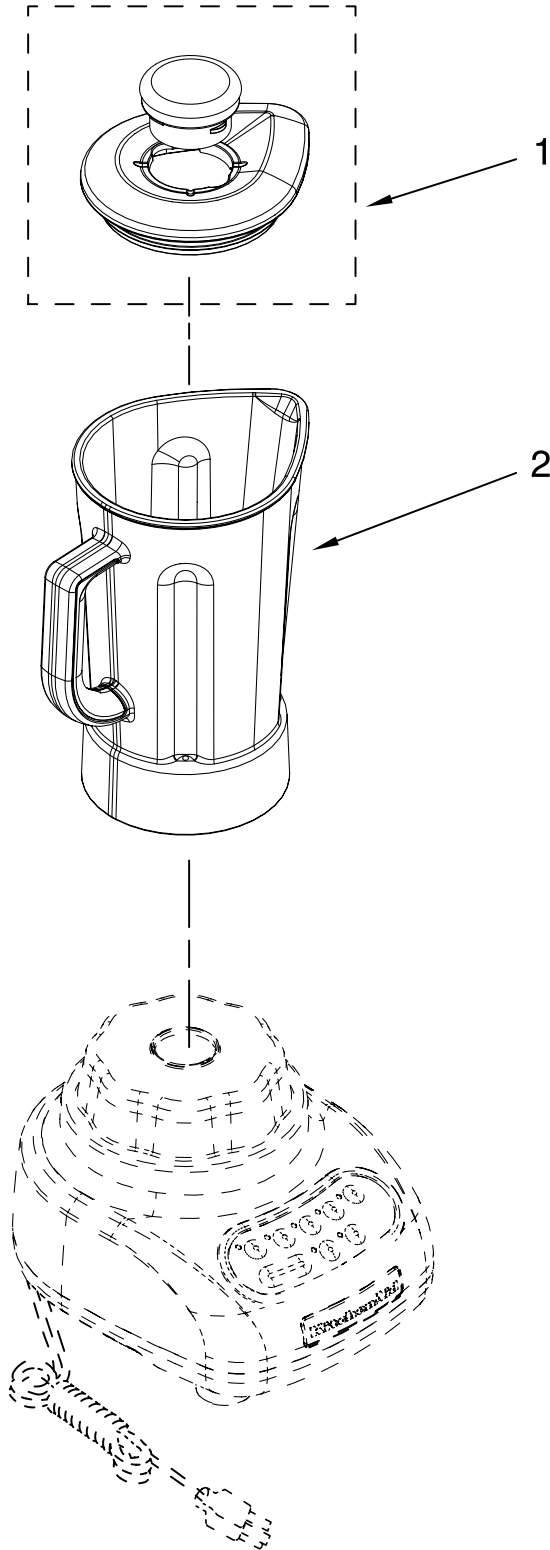

----- Manual continues below -----

PARTS LIST

for

KitchenAid®

5-SPEED MIDLINE BLENDER

56 OZ. PLASTIC JAR

MODELS:

KSB560WH0 (White)
KSB560ER0 (Empire Red)
KSB560OB0 (Onyx Black)
KSB560GC0 (Gloss Cinnamon)
KSB560MC0 (Metallic Chrome)
KSB560BW0 (Blue Willow)
KSB560TG0 (Tangerine)
KSB560PK0 (Pink)
KSB560BF0 (Buttercup)
KSB560SM0 (Silver Metallic)
KSB560CV0 (Caviar)
KSB560AQ0 (Aqua Sky)
KSB560PE0 (Pear)
KSB560BY0 (Boysenberry)
KSB560AC0 (Almond Creme)
KSB560YP0 (Yellow Pepper)

FOR CUSTOMER SATISFACTION ALWAYS USE
FACTORY SPECIFICATION PARTS

KITCHENAID

ST. JOSEPH MICHIGAN 49085

UNIT PARTS

FOR VARIATIONS OF MODEL: KSB560__0

Illus. No.	Part No.	DESCRIPTION
1	9709225	Literature Parts Use & Care, Trilin
	8212258	Repair Parts List
2		Housing, Upper
	9708896	White
	9709259	Empire Red
	9709226	Onyx Black
	9709552	Gloss Cinnamon
	9709495	Metallic Chrome
	9709558	Blue Willow
	9709496	Tangerine
	9709497	Pink
	9709942	Buttercup
	W10131077	Silver Metallic
	W10154278	Caviar
	W10193661	Aqua Sky
	W10194539	Pear
W10253203	Boysenberry	
W10153370	Almond Creme	
W10273968	Yellow Pepper	
3	W10068250	Screw
4		Control Assembly (Incl. Overlay)
	9708845	Silver
	9709339	Black
5	9709366	Seal, Motor
6	9708887	Motor, 120V, 5sp
7	W10279256	Coupling, Drive
	8	
	9708937	Black
	9708890	White
	9709256	Red
	9709553	Gloss Cinnamon
	9709502	Metallic Chrome
	9709559	Blue Willow
	9709503	Tangerine
	9709504	Pink
	9709943	Buttercup
	W10131076	Storm Grey
	W10154275	Caviar
	W10193662	Aqua Sky
	W10194540	Pear
	W10253204	Boysenberry
	W10153630	Almond Creme
	W10273974	Yellow Pepper
9	W10001200	Screw
10		Foot, Rubber
	9708927	Grey
	9708913	White
11		Power Cord
	9708928	Black
	9708917	White
12	W10161493	Nameplate

FOR ORDERING INFORMATION REFER TO PARTS PRICE LIST

ATTACHMENT PARTS

FOR VARIATIONS OF MODEL: KSB560__0

Illus. No.	Part No.	DESCRIPTION
1		Lid Assembly (Includes Cap)
	9709363	Onyx Black
	9709361	Silver
	W10183714	Charcoal
2	9708904	Jar Assembly (Incl Blade Assy)