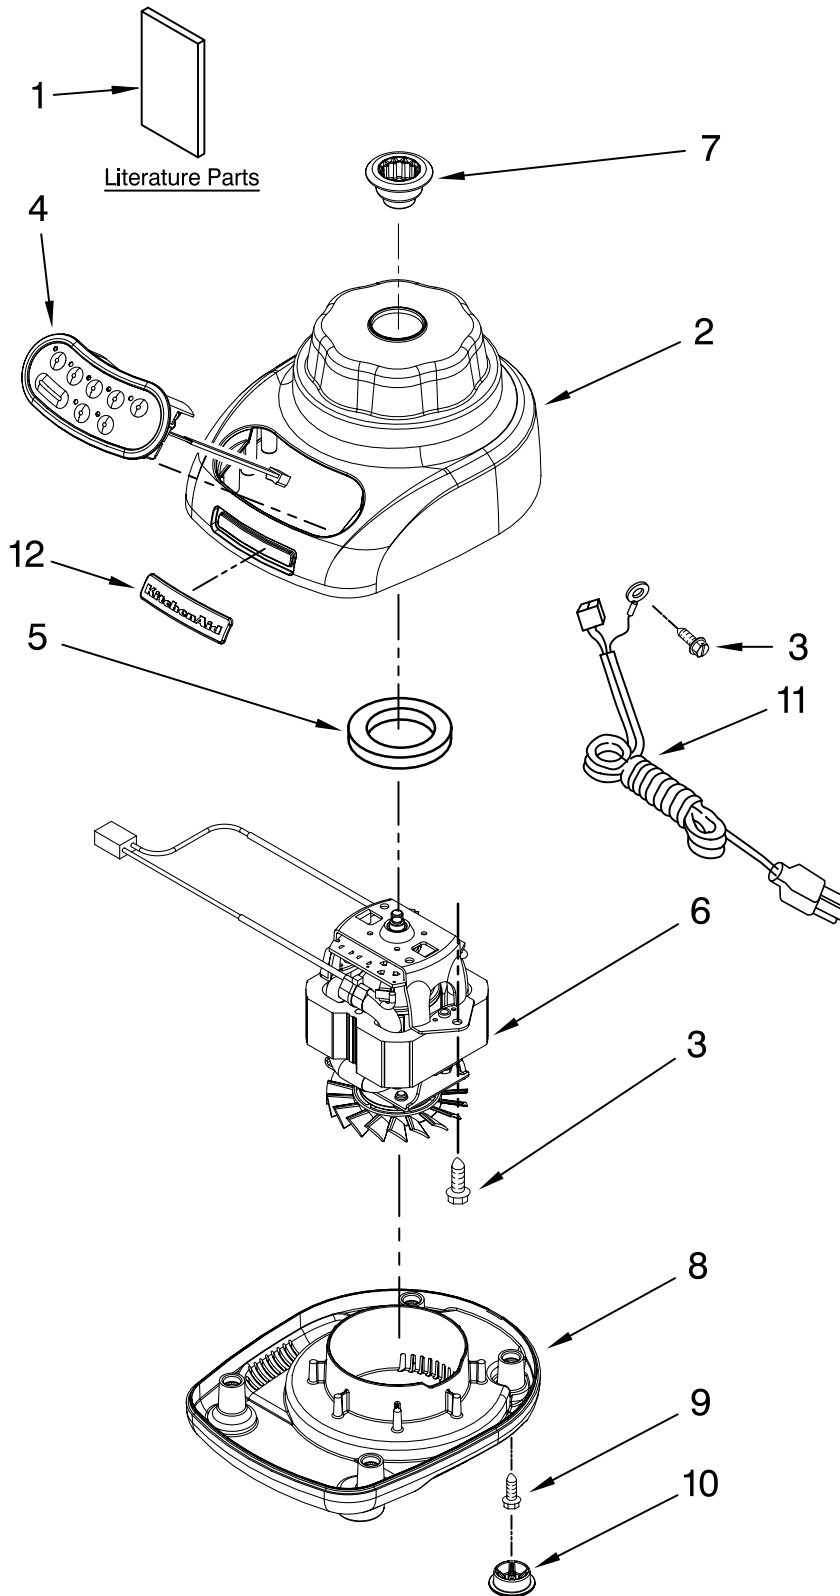

----- Manual continues below -----

PARTS LIST

for

KitchenAid®

5-SPEED MIDLINE BLENDER

56 OZ. PLASTIC JAR

MODELS:

KSB560WH0 (White)
KSB560ER0 (Empire Red)
KSB560OB0 (Onyx Black)
KSB560GC0 (Gloss Cinnamon)
KSB560MC0 (Metallic Chrome)
KSB560BW0 (Blue Willow)
KSB560TG0 (Tangerine)
KSB560PK0 (Pink)
KSB560BF0 (Buttercup)
KSB560SM0 (Silver Metallic)
KSB560CV0 (Caviar)
KSB560AQ0 (Aqua Sky)
KSB560PE0 (Pear)
KSB560BY0 (Boysenberry)
KSB560AC0 (Almond Creme)
KSB560YP0 (Yellow Pepper)

FOR CUSTOMER SATISFACTION ALWAYS USE
FACTORY SPECIFICATION PARTS

KITCHENAID

ST. JOSEPH MICHIGAN 49085

UNIT PARTS

FOR VARIATIONS OF MODEL: KSB560__0

Illus. No.	Part No.	DESCRIPTION
1	9709225	Literature Parts Use & Care, Trilin
	8212258	Repair Parts List
2		Housing, Upper
	9708896	White
	9709259	Empire Red
	9709226	Onyx Black
	9709552	Gloss Cinnamon
	9709495	Metallic Chrome
	9709558	Blue Willow
	9709496	Tangerine
	9709497	Pink
	9709942	Buttercup
	W10131077	Silver Metallic
	W10154278	Caviar
	W10193661	Aqua Sky
	W10194539	Pear
	W10253203	Boysenberry
	W10153370	Almond Creme
	W10273968	Yellow Pepper
3	W10068250	Screw
4		Control Assembly (Incl. Overlay)
	9708845	Silver
	9709339	Black
5	9709366	Seal, Motor
6	9708887	Motor, 120V, 5sp
7	W10279256	Coupling, Drive Base
8		Base
	9708937	Black
	9708890	White
	9709256	Red
	9709553	Gloss Cinnamon
	9709502	Metallic Chrome
	9709559	Blue Willow
	9709503	Tangerine
	9709504	Pink
	9709943	Buttercup
	W10131076	Storm Grey
	W10154275	Caviar
	W10193662	Aqua Sky
	W10194540	Pear
	W10253204	Boysenberry
	W10153630	Almond Creme
	W10273974	Yellow Pepper
9	W10001200	Screw
10		Foot, Rubber
	9708927	Grey
	9708913	White
11		Power Cord
	9708928	Black
	9708917	White
12	W10161493	Nameplate

FOR ORDERING INFORMATION REFER TO PARTS PRICE LIST

ATTACHMENT PARTS

FOR VARIATIONS OF MODEL: KSB560__0

Illus. No.	Part No.	DESCRIPTION
1		Lid Assembly (Includes Cap)
	9709363	Onyx Black
	9709361	Silver
	W10183714	Charcoal
2	9708904	Jar Assembly (Incl Blade Assy)