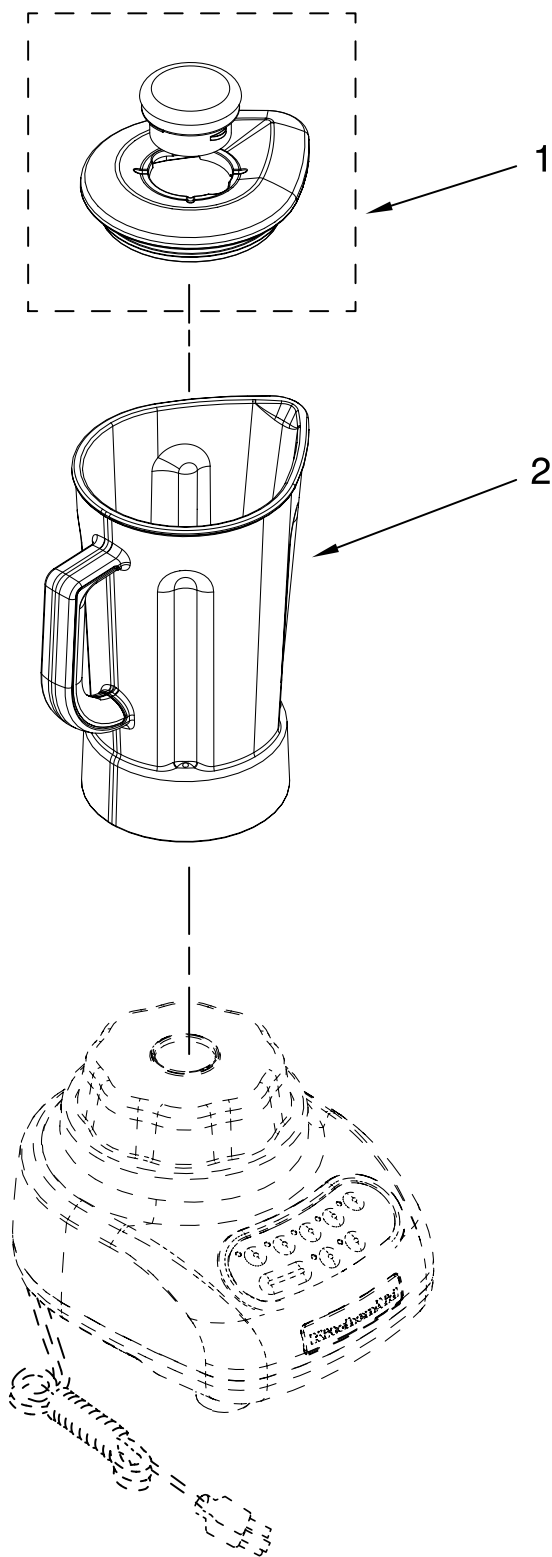

----- Manual continues below -----

PARTS LIST

for

KitchenAid®

5-SPEED MIDLINE BLENDER

56 OZ. PLASTIC JAR

MODELS:

KSB560WH0 (White)
KSB560ER0 (Empire Red)
KSB560OB0 (Onyx Black)
KSB560GC0 (Gloss Cinnamon)
KSB560MC0 (Metallic Chrome)
KSB560BW0 (Blue Willow)
KSB560TG0 (Tangerine)
KSB560PK0 (Pink)
KSB560BF0 (Buttercup)
KSB560SM0 (Silver Metallic)
KSB560CV0 (Caviar)
KSB560AQ0 (Aqua Sky)
KSB560PE0 (Pear)
KSB560BY0 (Boysenberry)
KSB560AC0 (Almond Creme)
KSB560YP0 (Yellow Pepper)

FOR CUSTOMER SATISFACTION ALWAYS USE
FACTORY SPECIFICATION PARTS

KITCHENAID

ST. JOSEPH MICHIGAN 49085

UNIT PARTS

FOR VARIATIONS OF MODEL: KSB560__0

Illus. No.	Part No.	DESCRIPTION
1	9709225	Literature Parts Use & Care, Trilin
	8212258	Repair Parts List
2		Housing, Upper
	9708896	White
	9709259	Empire Red
	9709226	Onyx Black
	9709552	Gloss Cinnamon
	9709495	Metallic Chrome
	9709558	Blue Willow
	9709496	Tangerine
	9709497	Pink
	9709942	Buttercup
	W10131077	Silver Metallic
	W10154278	Caviar
	W10193661	Aqua Sky
	W10194539	Pear
	W10253203	Boysenberry
	W10153370	Almond Creme
	W10273968	Yellow Pepper
3	W10068250	Screw
4		Control Assembly (Incl. Overlay)
	9708845	Silver
	9709339	Black
5	9709366	Seal, Motor
6	9708887	Motor, 120V, 5sp
7	W10279256	Coupling, Drive Base
8		Base
	9708937	Black
	9708890	White
	9709256	Red
	9709553	Gloss Cinnamon
	9709502	Metallic Chrome
	9709559	Blue Willow
	9709503	Tangerine
	9709504	Pink
	9709943	Buttercup
	W10131076	Storm Grey
	W10154275	Caviar
	W10193662	Aqua Sky
	W10194540	Pear
	W10253204	Boysenberry
	W10153630	Almond Creme
	W10273974	Yellow Pepper
9	W10001200	Screw
10		Foot, Rubber
	9708927	Grey
	9708913	White
11		Power Cord
	9708928	Black
	9708917	White
12	W10161493	Nameplate

FOR ORDERING INFORMATION REFER TO PARTS PRICE LIST

ATTACHMENT PARTS

FOR VARIATIONS OF MODEL: KSB560__0

Illus. No.	Part No.	DESCRIPTION
1		Lid Assembly (Includes Cap)
	9709363	Onyx Black
	9709361	Silver
	W10183714	Charcoal
2	9708904	Jar Assembly (Incl Blade Assy)