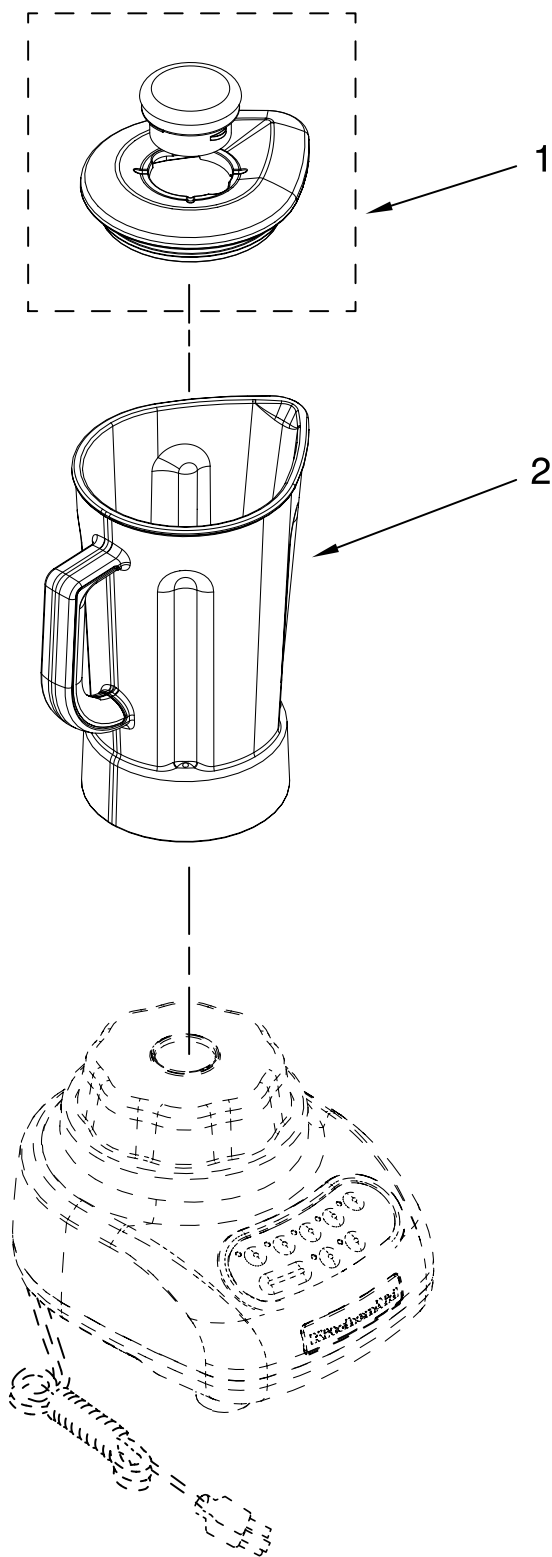

ATTACHMENT PARTS

FOR VARIATIONS OF MODEL: KSB560__0

Illus. No.	Part No.	DESCRIPTION
1		Lid Assembly (Includes Cap)
	9709363	Onyx Black
	9709361	Silver
	W10183714	Charcoal
2	9708904	Jar Assembly (Incl Blade Assy)

FOR ORDERING INFORMATION REFER TO PARTS PRICE LIST