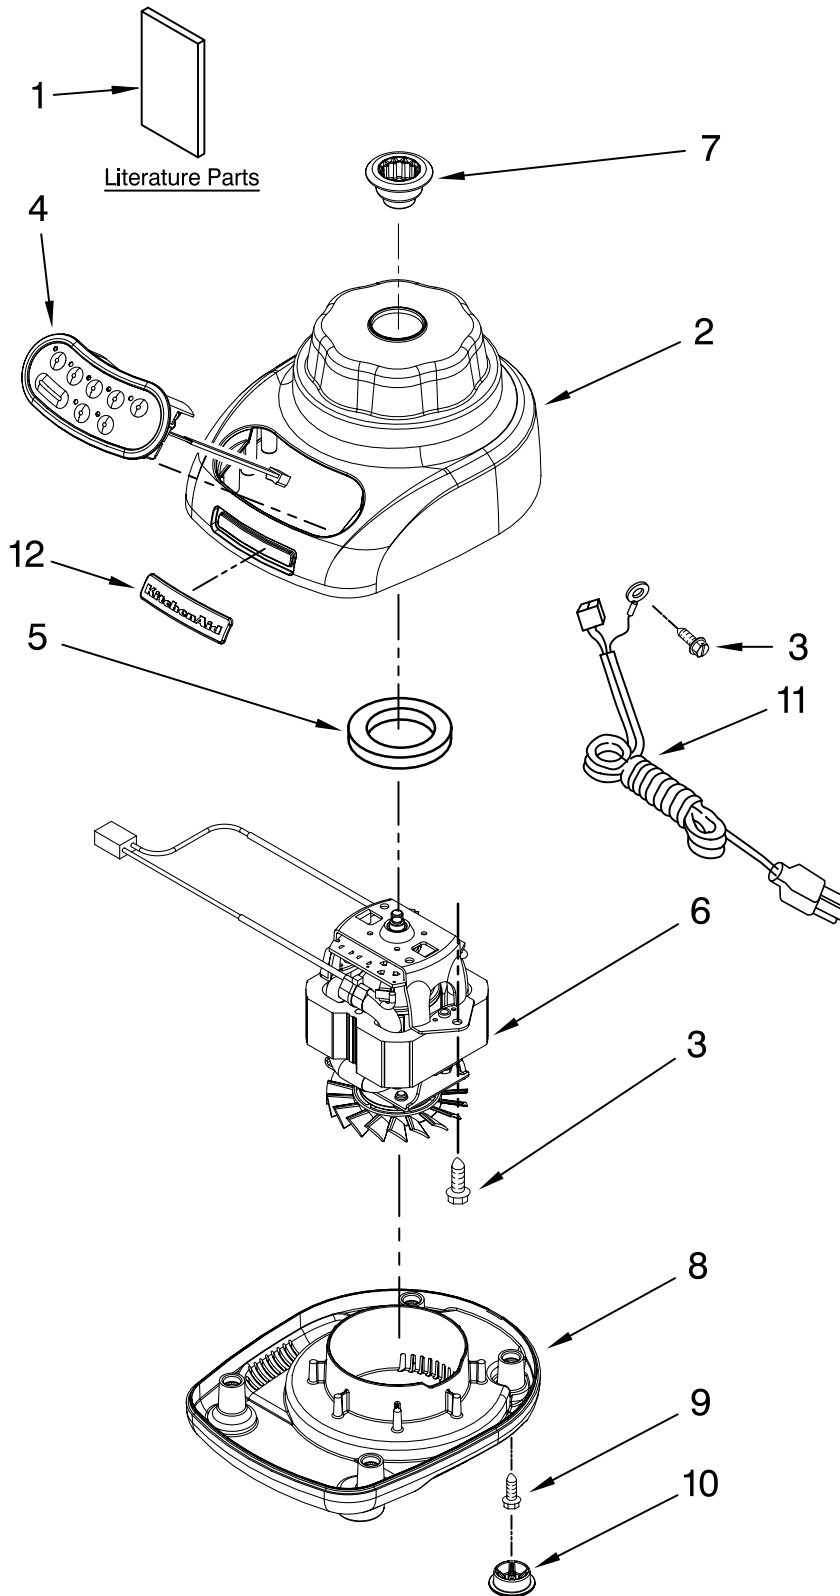

# UNIT PARTS

FOR VARIATIONS OF MODEL: KSB560\_\_0

| Illus. No. | Part No.  | DESCRIPTION                         |
|------------|-----------|-------------------------------------|
| 1          | 9709225   | Literature Parts Use & Care, Trilin |
|            | 8212258   | Repair Parts List                   |
| 2          |           | Housing, Upper                      |
|            | 9708896   | White                               |
|            | 9709259   | Empire Red                          |
|            | 9709226   | Onyx Black                          |
|            | 9709552   | Gloss Cinnamon                      |
|            | 9709495   | Metallic Chrome                     |
|            | 9709558   | Blue Willow                         |
|            | 9709496   | Tangerine                           |
|            | 9709497   | Pink                                |
|            | 9709942   | Buttercup                           |
|            | W10131077 | Silver Metallic                     |
|            | W10154278 | Caviar                              |
|            | W10193661 | Aqua Sky                            |
|            | W10194539 | Pear                                |
|            | W10253203 | Boysenberry                         |
|            | W10153370 | Almond Creme                        |
|            | W10273968 | Yellow Pepper                       |
| 3          | W10068250 | Screw                               |
| 4          |           | Control Assembly (Incl. Overlay)    |
|            | 9708845   | Silver                              |
|            | 9709339   | Black                               |
| 5          | 9709366   | Seal, Motor                         |
| 6          | 9708887   | Motor, 120V, 5sp                    |
| 7          | W10279256 | Coupling, Drive                     |
| 8          |           | Base                                |
|            | 9708937   | Black                               |
|            | 9708890   | White                               |
|            | 9709256   | Red                                 |
|            | 9709553   | Gloss Cinnamon                      |
|            | 9709502   | Metallic Chrome                     |
|            | 9709559   | Blue Willow                         |
|            | 9709503   | Tangerine                           |
|            | 9709504   | Pink                                |
|            | 9709943   | Buttercup                           |
|            | W10131076 | Storm Grey                          |
|            | W10154275 | Caviar                              |
|            | W10193662 | Aqua Sky                            |
|            | W10194540 | Pear                                |
|            | W10253204 | Boysenberry                         |
|            | W10153630 | Almond Creme                        |
|            | W10273974 | Yellow Pepper                       |
| 9          | W10001200 | Screw                               |
| 10         |           | Foot, Rubber                        |
|            | 9708927   | Grey                                |
|            | 9708913   | White                               |
| 11         |           | Power Cord                          |
|            | 9708928   | Black                               |
|            | 9708917   | White                               |
| 12         | W10161493 | Nameplate                           |