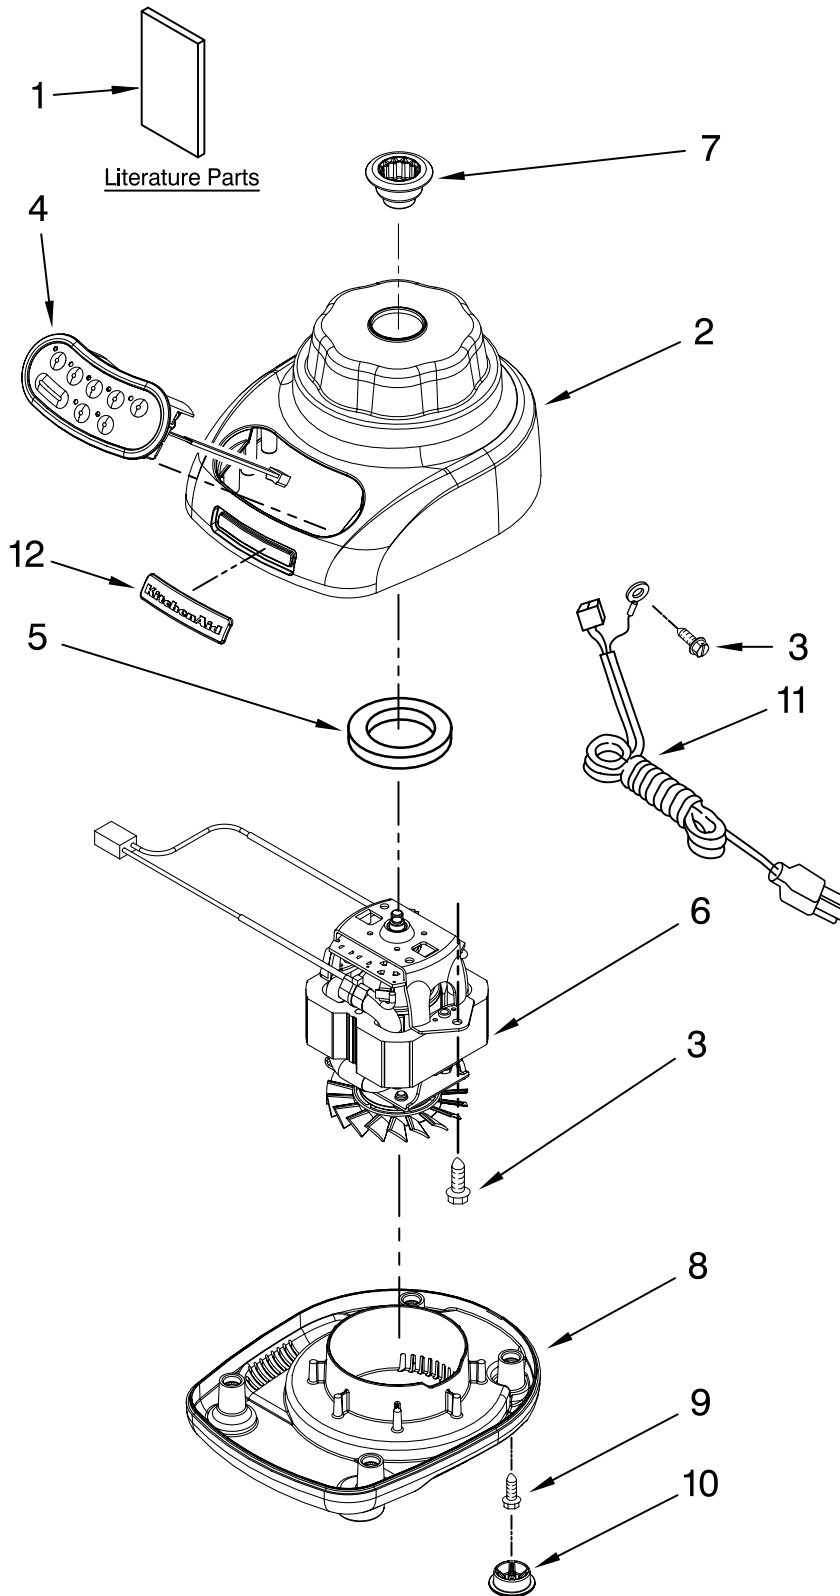

FOR CUSTOMER SATISFACTION ALWAYS USE
FACTORY SPECIFICATION PARTS

KITCHENAID

ST. JOSEPH MICHIGAN 49085

UNIT PARTS

FOR VARIATIONS OF MODEL: KSB560__0

Illus. No.	Part No.	DESCRIPTION	
1	9709225	Literature Parts Use & Care, Trilin	
	8212258	Repair Parts List	
2		Housing, Upper	
	9708896	White	
	9709259	Empire Red	
	9709226	Onyx Black	
	9709552	Gloss Cinnamon	
	9709495	Metallic Chrome	
	9709558	Blue Willow	
	9709496	Tangerine	
	9709497	Pink	
	9709942	Buttercup	
	W10131077	Silver Metallic	
	W10154278	Caviar	
	W10193661	Aqua Sky	
	W10194539	Pear	
3	W10253203	Boysenberry	
	W10153370	Almond Creme	
	W10273968	Yellow Pepper	
	W10068250	Screw	
	4		Control Assembly (Incl. Overlay)
		9708845	Silver
	9709339	Black	
	5	9709366	Seal, Motor
	6	9708887	Motor, 120V, 5sp
	7	W10279256	Coupling, Drive Base
8		9708937	Black
		9708890	White
		9709256	Red
		9709553	Gloss Cinnamon
		9709502	Metallic Chrome
		9709559	Blue Willow
		9709503	Tangerine
		9709504	Pink
		9709943	Buttercup
		W10131076	Storm Grey
		W10154275	Caviar
		W10193662	Aqua Sky
		W10194540	Pear
		W10253204	Boysenberry
		W10153630	Almond Creme
		W10273974	Yellow Pepper
		9	W10001200
	10		Foot, Rubber
9708927		Grey	
9708913	White		
11		Power Cord	
	9708928	Black	
	9708917	White	
12	W10161493	Nameplate	

FOR ORDERING INFORMATION REFER TO PARTS PRICE LIST

ATTACHMENT PARTS

FOR VARIATIONS OF MODEL: KSB560__0

Illus. No.	Part No.	DESCRIPTION
1		Lid Assembly (Includes Cap)
	9709363	Onyx Black
	9709361	Silver
	W10183714	Charcoal
2	9708904	Jar Assembly (Incl Blade Assy)