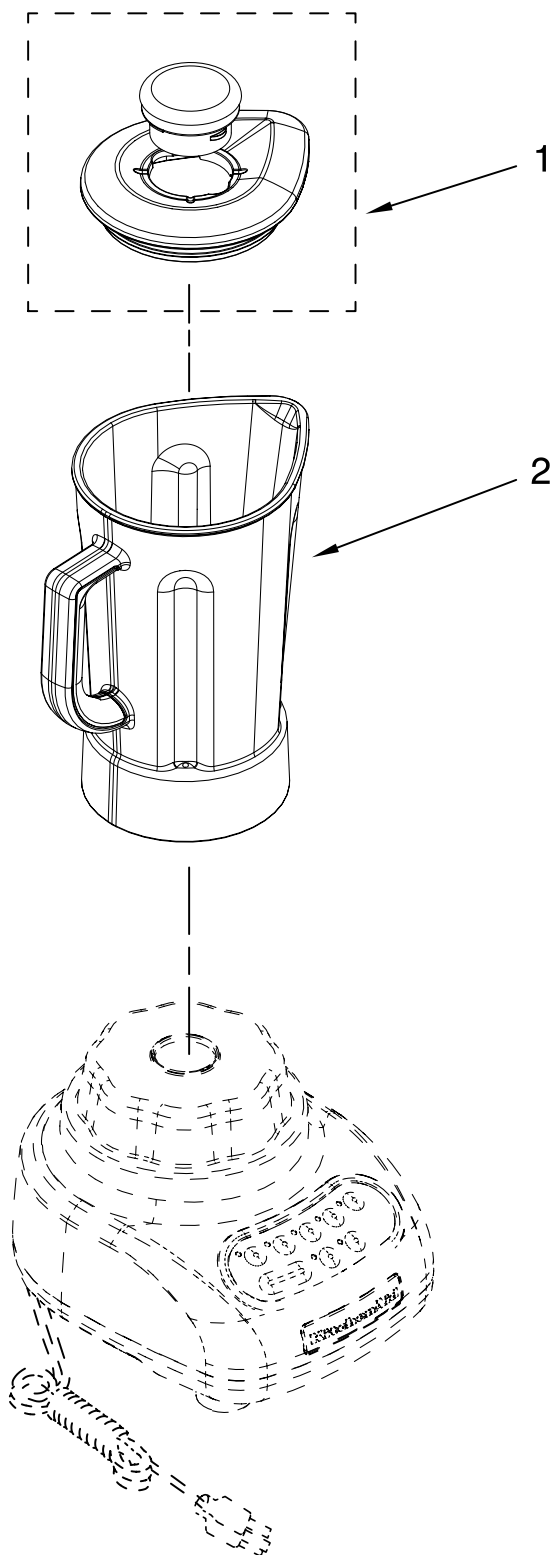

[Find Your KITCHENAID Small Appliance Parts - Select From 538 Models](#)

----- Manual continues below -----

PARTS LIST

for

KitchenAid®

5-SPEED MIDLINE BLENDER

56 OZ. PLASTIC JAR

MODELS:

FOR CUSTOMER SATISFACTION ALWAYS USE
FACTORY SPECIFICATION PARTS

KITCHENAID

ST. JOSEPH MICHIGAN 49085

UNIT PARTS

FOR VARIATIONS OF MODEL: KSB560__0

Illus. No.	Part No.	DESCRIPTION	
1	9709225	Literature Parts Use & Care, Trilin	
	8212258	Repair Parts List	
2		Housing, Upper	
	9708896	White	
	9709259	Empire Red	
	9709226	Onyx Black	
	9709552	Gloss Cinnamon	
	9709495	Metallic Chrome	
	9709558	Blue Willow	
	9709496	Tangerine	
	9709497	Pink	
	9709942	Buttercup	
	W10131077	Silver Metallic	
	W10154278	Caviar	
	W10193661	Aqua Sky	
	W10194539	Pear	
3	W10253203	Boysenberry	
	W10153370	Almond Creme	
	W10273968	Yellow Pepper	
	W10068250	Screw	
	4		Control Assembly (Incl. Overlay)
		9708845	Silver
	9709339	Black	
	5	9709366	Seal, Motor
	6	9708887	Motor, 120V, 5sp
	7	W10279256	Coupling, Drive Base
8		9708937	Black
		9708890	White
		9709256	Red
		9709553	Gloss Cinnamon
		9709502	Metallic Chrome
		9709559	Blue Willow
		9709503	Tangerine
		9709504	Pink
		9709943	Buttercup
		W10131076	Storm Grey
		W10154275	Caviar
		W10193662	Aqua Sky
		W10194540	Pear
		W10253204	Boysenberry
		W10153630	Almond Creme
		W10273974	Yellow Pepper
		9	W10001200
	10		Foot, Rubber
9708927		Grey	
9708913	White		
11		Power Cord	
	9708928	Black	
	9708917	White	
12	W10161493	Nameplate	

FOR ORDERING INFORMATION REFER TO PARTS PRICE LIST

ATTACHMENT PARTS

FOR VARIATIONS OF MODEL: KSB560__0

Illus. No.	Part No.	DESCRIPTION
1		Lid Assembly (Includes Cap)
	9709363	Onyx Black
	9709361	Silver
	W10183714	Charcoal
2	9708904	Jar Assembly (Incl Blade Assy)