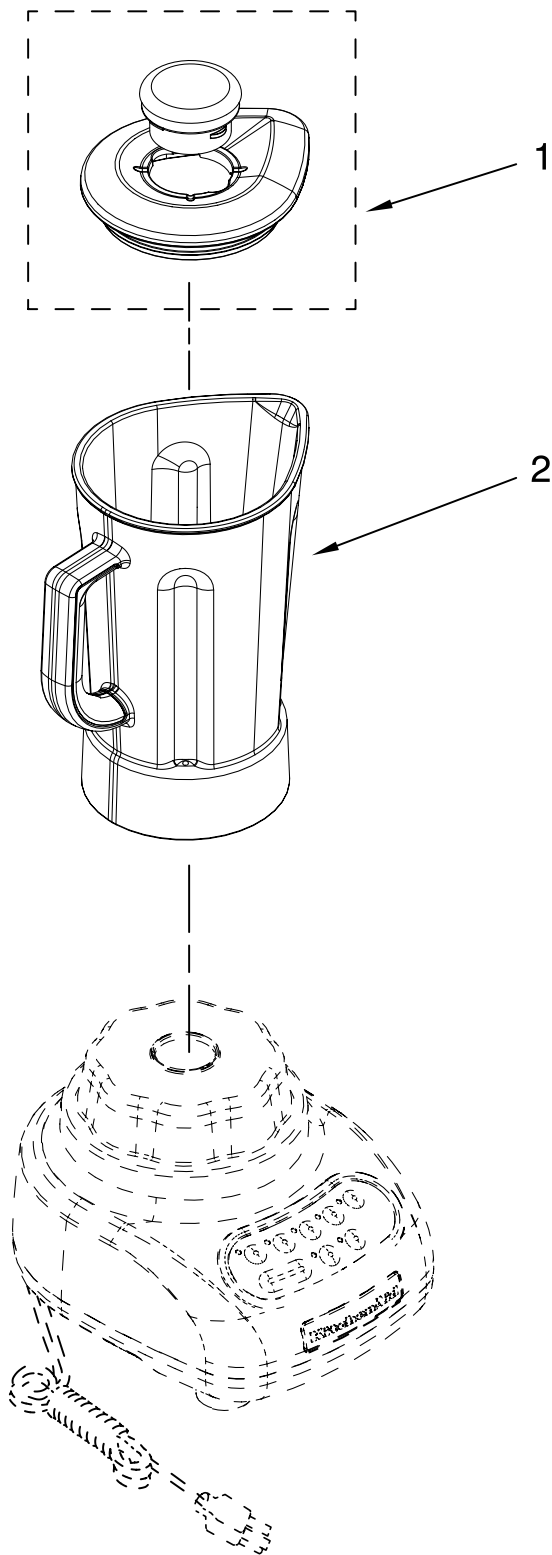

----- Manual continues below -----

PARTS LIST

for

KitchenAid®

5-SPEED MIDLINE BLENDER

56 OZ. PLASTIC JAR

MODELS:

KSB560WH0 (White)
KSB560ER0 (Empire Red)
KSB560OB0 (Onyx Black)
KSB560GC0 (Gloss Cinnamon)
KSB560MC0 (Metallic Chrome)
KSB560BW0 (Blue Willow)
KSB560TG0 (Tangerine)
KSB560PK0 (Pink)
KSB560BF0 (Buttercup)
KSB560SM0 (Silver Metallic)
KSB560CV0 (Caviar)
KSB560AQ0 (Aqua Sky)
KSB560PE0 (Pear)
KSB560BY0 (Boysenberry)
KSB560AC0 (Almond Creme)
KSB560YP0 (Yellow Pepper)

FOR CUSTOMER SATISFACTION ALWAYS USE
FACTORY SPECIFICATION PARTS

KITCHENAID

ST. JOSEPH MICHIGAN 49085

UNIT PARTS

FOR VARIATIONS OF MODEL: KSB560__0

Illus. No.	Part No.	DESCRIPTION
1	9709225	Literature Parts Use & Care, Trilin
	8212258	Repair Parts List
2		Housing, Upper
	9708896	White
	9709259	Empire Red
	9709226	Onyx Black
	9709552	Gloss Cinnamon
	9709495	Metallic Chrome
	9709558	Blue Willow
	9709496	Tangerine
	9709497	Pink
	9709942	Buttercup
	W10131077	Silver Metallic
	W10154278	Caviar
	W10193661	Aqua Sky
	W10194539	Pear
	W10253203	Boysenberry
	W10153370	Almond Creme
	W10273968	Yellow Pepper
3	W10068250	Screw
4		Control Assembly (Incl. Overlay)
	9708845	Silver
	9709339	Black
5	9709366	Seal, Motor
6	9708887	Motor, 120V, 5sp
7	W10279256	Coupling, Drive
8		Base
	9708937	Black
	9708890	White
	9709256	Red
	9709553	Gloss Cinnamon
	9709502	Metallic Chrome
	9709559	Blue Willow
	9709503	Tangerine
	9709504	Pink
	9709943	Buttercup
	W10131076	Storm Grey
	W10154275	Caviar
	W10193662	Aqua Sky
	W10194540	Pear
	W10253204	Boysenberry
	W10153630	Almond Creme
	W10273974	Yellow Pepper
9	W10001200	Screw
10		Foot, Rubber
	9708927	Grey
	9708913	White
11		Power Cord
	9708928	Black
	9708917	White
12	W10161493	Nameplate

FOR ORDERING INFORMATION REFER TO PARTS PRICE LIST

ATTACHMENT PARTS

FOR VARIATIONS OF MODEL: KSB560__0

Illus. No.	Part No.	DESCRIPTION
1		Lid Assembly (Includes Cap)
	9709363	Onyx Black
	9709361	Silver
	W10183714	Charcoal
2	9708904	Jar Assembly (Incl Blade Assy)