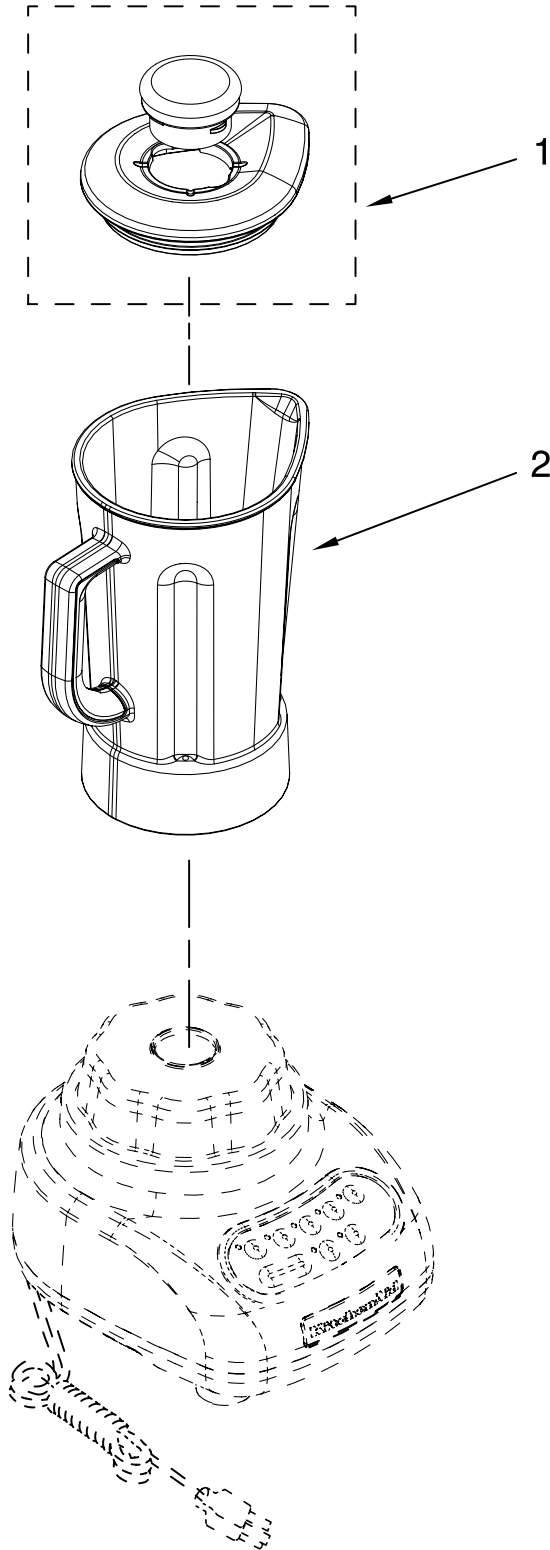

----- Manual continues below -----

PARTS LIST

for

KitchenAid®

5-SPEED MIDLINE BLENDER

56 OZ. PLASTIC JAR

MODELS:

KSB560WH0 (White)
KSB560ER0 (Empire Red)
KSB560OB0 (Onyx Black)
KSB560GC0 (Gloss Cinnamon)
KSB560MC0 (Metallic Chrome)
KSB560BW0 (Blue Willow)
KSB560TG0 (Tangerine)
KSB560PK0 (Pink)
KSB560BF0 (Buttercup)
KSB560SM0 (Silver Metallic)
KSB560CV0 (Caviar)
KSB560AQ0 (Aqua Sky)
KSB560PE0 (Pear)
KSB560BY0 (Boysenberry)
KSB560AC0 (Almond Creme)
KSB560YP0 (Yellow Pepper)

FOR CUSTOMER SATISFACTION ALWAYS USE
FACTORY SPECIFICATION PARTS

KITCHENAID

ST. JOSEPH MICHIGAN 49085

UNIT PARTS

FOR VARIATIONS OF MODEL: KSB560__0

Illus. No.	Part No.	DESCRIPTION
1	9709225	Literature Parts Use & Care, Trilin
	8212258	Repair Parts List
2		Housing, Upper
	9708896	White
	9709259	Empire Red
	9709226	Onyx Black
	9709552	Gloss Cinnamon
	9709495	Metallic Chrome
	9709558	Blue Willow
	9709496	Tangerine
	9709497	Pink
	9709942	Buttercup
	W10131077	Silver Metallic
	W10154278	Caviar
	W10193661	Aqua Sky
	W10194539	Pear
	W10253203	Boysenberry
	W10153370	Almond Creme
	W10273968	Yellow Pepper
3	W10068250	Screw
4		Control Assembly (Incl. Overlay)
	9708845	Silver
	9709339	Black
5	9709366	Seal, Motor
6	9708887	Motor, 120V, 5sp
7	W10279256	Coupling, Drive Base
8		Base
	9708937	Black
	9708890	White
	9709256	Red
	9709553	Gloss Cinnamon
	9709502	Metallic Chrome
	9709559	Blue Willow
	9709503	Tangerine
	9709504	Pink
	9709943	Buttercup
	W10131076	Storm Grey
	W10154275	Caviar
	W10193662	Aqua Sky
	W10194540	Pear
	W10253204	Boysenberry
	W10153630	Almond Creme
	W10273974	Yellow Pepper
9	W10001200	Screw
10		Foot, Rubber
	9708927	Grey
	9708913	White
11		Power Cord
	9708928	Black
	9708917	White
12	W10161493	Nameplate

FOR ORDERING INFORMATION REFER TO PARTS PRICE LIST

ATTACHMENT PARTS

FOR VARIATIONS OF MODEL: KSB560__0

Illus. No.	Part No.	DESCRIPTION
1		Lid Assembly (Includes Cap)
	9709363	Onyx Black
	9709361	Silver
	W10183714	Charcoal
2	9708904	Jar Assembly (Incl Blade Assy)