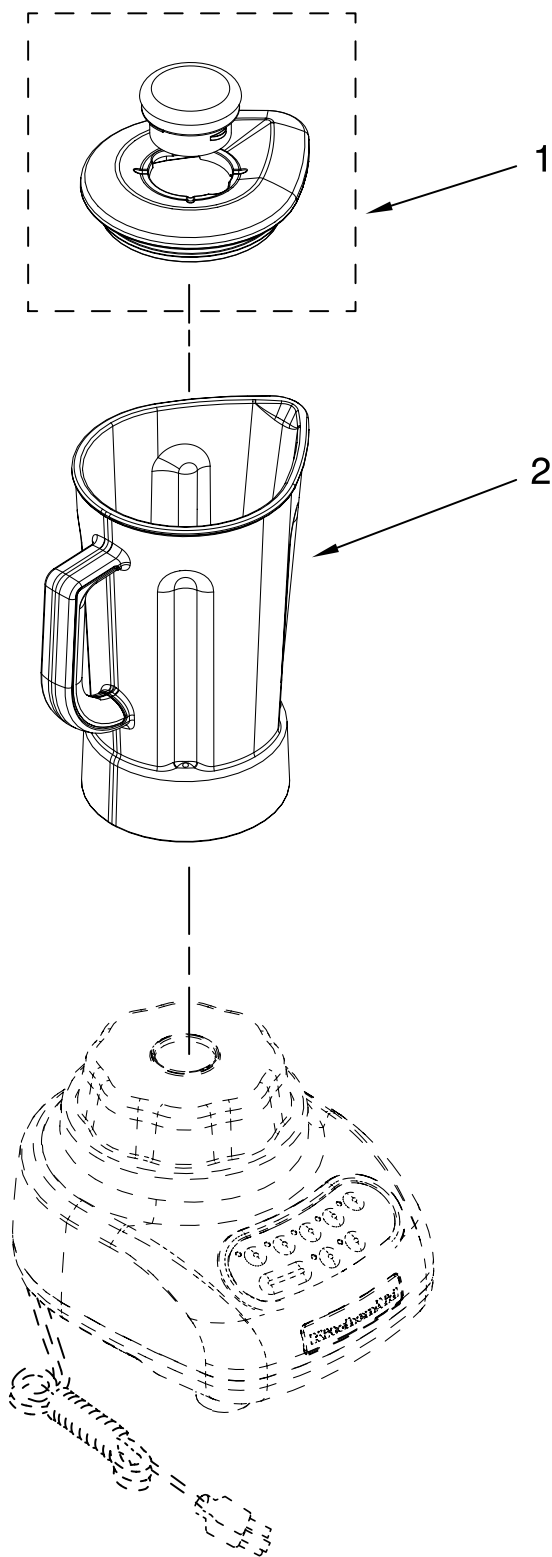

----- Manual continues below -----

PARTS LIST

for

KitchenAid®

5-SPEED MIDLINE BLENDER

56 OZ. PLASTIC JAR

MODELS:

KSB560WH0 (White)
KSB560ER0 (Empire Red)
KSB560OB0 (Onyx Black)
KSB560GC0 (Gloss Cinnamon)
KSB560MC0 (Metallic Chrome)
KSB560BW0 (Blue Willow)
KSB560TG0 (Tangerine)
KSB560PK0 (Pink)
KSB560BF0 (Buttercup)
KSB560SM0 (Silver Metallic)
KSB560CV0 (Caviar)
KSB560AQ0 (Aqua Sky)
KSB560PE0 (Pear)
KSB560BY0 (Boysenberry)
KSB560AC0 (Almond Creme)
KSB560YP0 (Yellow Pepper)

FOR CUSTOMER SATISFACTION ALWAYS USE
FACTORY SPECIFICATION PARTS

KITCHENAID

ST. JOSEPH MICHIGAN 49085

UNIT PARTS

FOR VARIATIONS OF MODEL: KSB560__0

Illus. No.	Part No.	DESCRIPTION
1	9709225	Literature Parts Use & Care, Trilin
	8212258	Repair Parts List
2		Housing, Upper
	9708896	White
	9709259	Empire Red
	9709226	Onyx Black
	9709552	Gloss Cinnamon
	9709495	Metallic Chrome
	9709558	Blue Willow
	9709496	Tangerine
	9709497	Pink
	9709942	Buttercup
	W10131077	Silver Metallic
	W10154278	Caviar
	W10193661	Aqua Sky
	W10194539	Pear
W10253203	Boysenberry	
W10153370	Almond Creme	
W10273968	Yellow Pepper	
3	W10068250	Screw
4		Control Assembly (Incl. Overlay)
	9708845	Silver
	9709339	Black
5	9709366	Seal, Motor
6	9708887	Motor, 120V, 5sp
7	W10279256	Coupling, Drive
8		Base
	9708937	Black
	9708890	White
	9709256	Red
	9709553	Gloss Cinnamon
	9709502	Metallic Chrome
	9709559	Blue Willow
	9709503	Tangerine
	9709504	Pink
	9709943	Buttercup
	W10131076	Storm Grey
	W10154275	Caviar
	W10193662	Aqua Sky
	W10194540	Pear
W10253204	Boysenberry	
W10153630	Almond Creme	
W10273974	Yellow Pepper	
9	W10001200	Screw
10		Foot, Rubber
	9708927	Grey
	9708913	White
11		Power Cord
	9708928	Black
	9708917	White
12	W10161493	Nameplate

FOR ORDERING INFORMATION REFER TO PARTS PRICE LIST

ATTACHMENT PARTS

FOR VARIATIONS OF MODEL: KSB560__0

Illus. No.	Part No.	DESCRIPTION
1		Lid Assembly (Includes Cap)
	9709363	Onyx Black
	9709361	Silver
	W10183714	Charcoal
2	9708904	Jar Assembly (Incl Blade Assy)