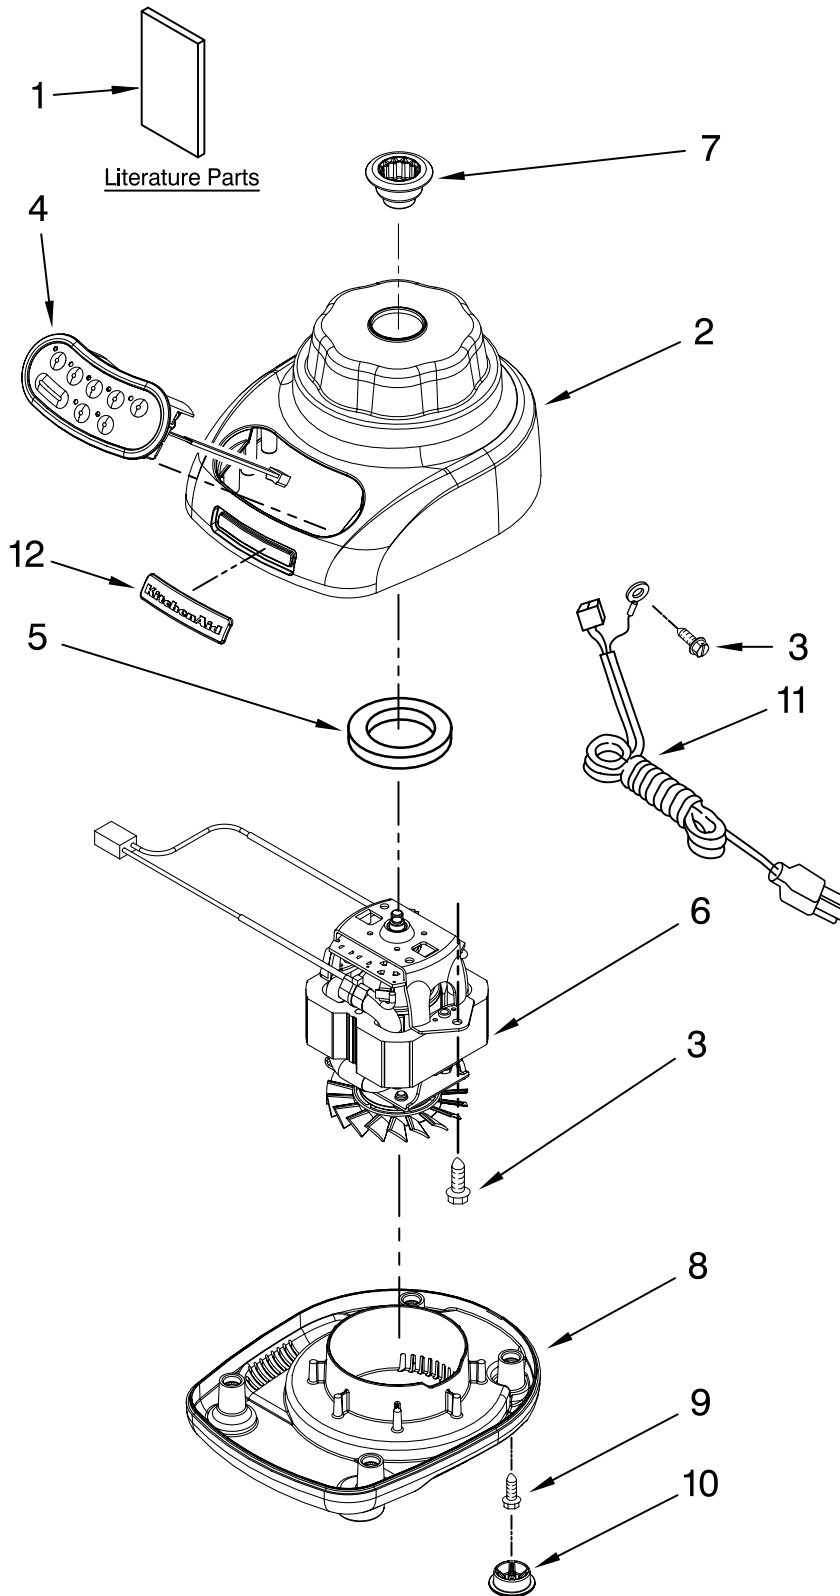

----- Manual continues below -----

PARTS LIST

for

KitchenAid®

5-SPEED MIDLINE BLENDER

56 OZ. PLASTIC JAR

MODELS:

KSB560WH0 (White)
KSB560ER0 (Empire Red)
KSB560OB0 (Onyx Black)
KSB560GC0 (Gloss Cinnamon)
KSB560MC0 (Metallic Chrome)
KSB560BW0 (Blue Willow)
KSB560TG0 (Tangerine)
KSB560PK0 (Pink)
KSB560BF0 (Buttercup)
KSB560SM0 (Silver Metallic)
KSB560CV0 (Caviar)
KSB560AQ0 (Aqua Sky)
KSB560PE0 (Pear)
KSB560BY0 (Boysenberry)
KSB560AC0 (Almond Creme)
KSB560YP0 (Yellow Pepper)

FOR CUSTOMER SATISFACTION ALWAYS USE
FACTORY SPECIFICATION PARTS

KITCHENAID

ST. JOSEPH MICHIGAN 49085

UNIT PARTS

FOR VARIATIONS OF MODEL: KSB560__0

Illus. No.	Part No.	DESCRIPTION
1	9709225	Literature Parts Use & Care, Trilin
	8212258	Repair Parts List
2		Housing, Upper
	9708896	White
	9709259	Empire Red
	9709226	Onyx Black
	9709552	Gloss Cinnamon
	9709495	Metallic Chrome
	9709558	Blue Willow
	9709496	Tangerine
	9709497	Pink
	9709942	Buttercup
	W10131077	Silver Metallic
	W10154278	Caviar
	W10193661	Aqua Sky
	W10194539	Pear
W10253203	Boysenberry	
W10153370	Almond Creme	
W10273968	Yellow Pepper	
3	W10068250	Screw
4		Control Assembly (Incl. Overlay)
	9708845	Silver
	9709339	Black
5	9709366	Seal, Motor
6	9708887	Motor, 120V, 5sp
7	W10279256	Coupling, Drive
8		Base
	9708937	Black
	9708890	White
	9709256	Red
	9709553	Gloss Cinnamon
	9709502	Metallic Chrome
	9709559	Blue Willow
	9709503	Tangerine
	9709504	Pink
	9709943	Buttercup
	W10131076	Storm Grey
	W10154275	Caviar
	W10193662	Aqua Sky
	W10194540	Pear
W10253204	Boysenberry	
W10153630	Almond Creme	
W10273974	Yellow Pepper	
9	W10001200	Screw
10		Foot, Rubber
	9708927	Grey
	9708913	White
11		Power Cord
	9708928	Black
	9708917	White
12	W10161493	Nameplate

FOR ORDERING INFORMATION REFER TO PARTS PRICE LIST

ATTACHMENT PARTS

FOR VARIATIONS OF MODEL: KSB560__0

Illus. No.	Part No.	DESCRIPTION
1		Lid Assembly (Includes Cap)
	9709363	Onyx Black
	9709361	Silver
	W10183714	Charcoal
2	9708904	Jar Assembly (Incl Blade Assy)