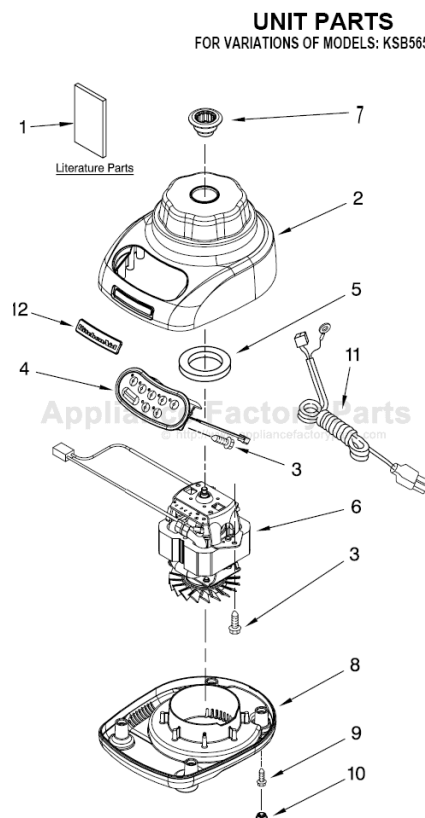

[Find Your KITCHENAID Mixer Parts - Select From 532 Models](#)

----- Manual continues below -----

PARTS LIST

for

KitchenAid®

5-SPEED BLENDER

48 OZ. GLASS JAR

MODELS:

KITCHENAID

ST. JOSEPH MICHIGAN 49085

UNIT PARTS

FOR VARIATIONS OF MODELS: KSB565__0

Illus. No.	Part No.	DESCRIPTION
1		Literature Parts
	W10299122	Use & Care Guide
	W10307218	Repair Parts List
2		Housing, Upper
	9708896	White
	9709226	Onyx Black
	9709259	Empire Red
	9709552	Gloss Cinnamon
	W10131077	Silver Metallic
	W10153368	Cobalt Blue
	W10153370	Almond Creme
3	W10068250	Screw
4		Control Assembly (Incl. Overlay)
	9708845	Silver
5	9709366	Seal, Motor
6	9708887	Motor, 120V, 5sp
7	W10279256	Coupling, Drive
8		Base
	9708890	White
	9708937	Onyx Black
	9709917	Empire Red
	9709553	Gloss Cinnamon
	W10153582	Cobalt Blue
	W10153630	Almond Creme
9	W10001200	Screw
10		Foot, Rubber
	9708913	White
	9708927	Grey
11		Power Cord
	9708917	White
	9708928	Black
12	W10161493	Nameplate

FOR ORDERING INFORMATION REFER TO PARTS PRICE LIST

ATTACHMENT PARTS

FOR VARIATIONS OF MODELS: KSB565__0

Illus. No.	Part No.	DESCRIPTION
1		Lid Assembly (Includes Cap)
	W10183714	Charcoal
	9709363	Onyx Black
2		Jar Assembly
	W10279528	White
	W10279534	Onyx Black
	W10279533	Empire Red
	W10279538	Cobalt Blue
	W10279537	Almond Creme
3	W10221782	Jar, Glass
4	W10292571	Gasket, Jar
5		Collar, w/Blades
	W10279516	White
	W10279518	Onyx Black
	W10279517	Empire Red
	W10279522	Cobalt Blue
	W10279521	Almond Creme