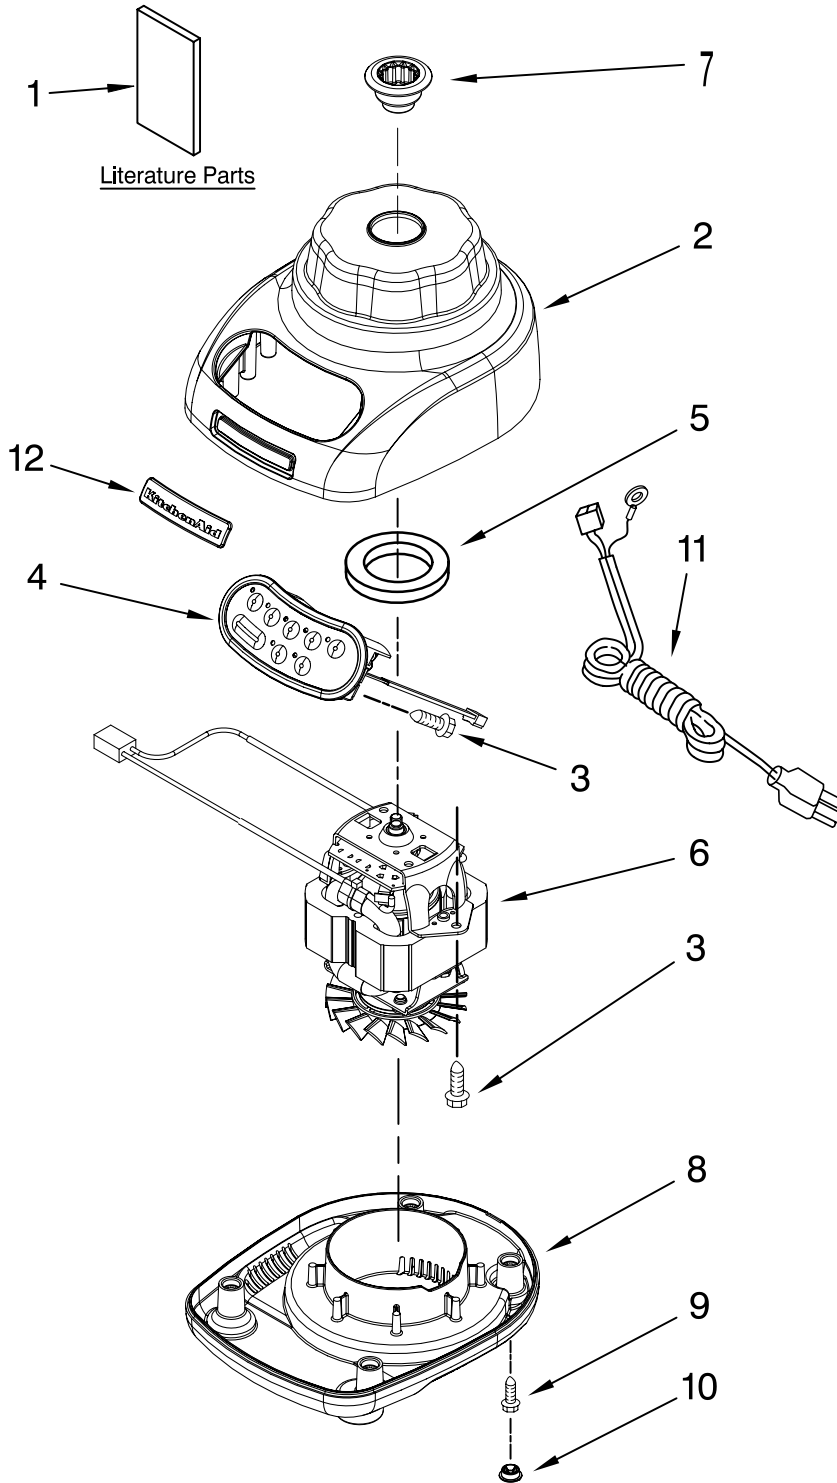

KITCHENAID

ST. JOSEPH MICHIGAN 49085

UNIT PARTS

FOR VARIATIONS OF MODELS: KSB565__0

Illus. No.	Part No.	DESCRIPTION
1		Literature Parts
	W10299122	Use & Care Guide
	W10307218	Repair Parts List
2		Housing, Upper
	9708896	White
	9709226	Onyx Black
	9709259	Empire Red
	9709552	Gloss Cinnamon
	W10131077	Silver Metallic
	W10153368	Cobalt Blue
	W10153370	Almond Creme
3	W10068250	Screw
4		Control Assembly (Incl. Overlay)
	9708845	Silver
5	9709366	Seal, Motor
6	9708887	Motor, 120V, 5sp
7	W10279256	Coupling, Drive
8		Base
	9708890	White
	9708937	Onyx Black
	9709917	Empire Red
	9709553	Gloss Cinnamon
	W10153582	Cobalt Blue
	W10153630	Almond Creme
9	W10001200	Screw
10		Foot, Rubber
	9708913	White
	9708927	Grey
11		Power Cord
	9708917	White
	9708928	Black
12	W10161493	Nameplate

FOR ORDERING INFORMATION REFER TO PARTS PRICE LIST

ATTACHMENT PARTS

FOR VARIATIONS OF MODELS: KSB565__0

Illus. No.	Part No.	DESCRIPTION
1		Lid Assembly (Includes Cap)
	W10183714	Charcoal
	9709363	Onyx Black
2		Jar Assembly
	W10279528	White
	W10279534	Onyx Black
	W10279533	Empire Red
	W10279538	Cobalt Blue
	W10279537	Almond Creme
3	W10221782	Jar, Glass
4	W10292571	Gasket, Jar
5		Collar, w/Blades
	W10279516	White
	W10279518	Onyx Black
	W10279517	Empire Red
	W10279522	Cobalt Blue
	W10279521	Almond Creme