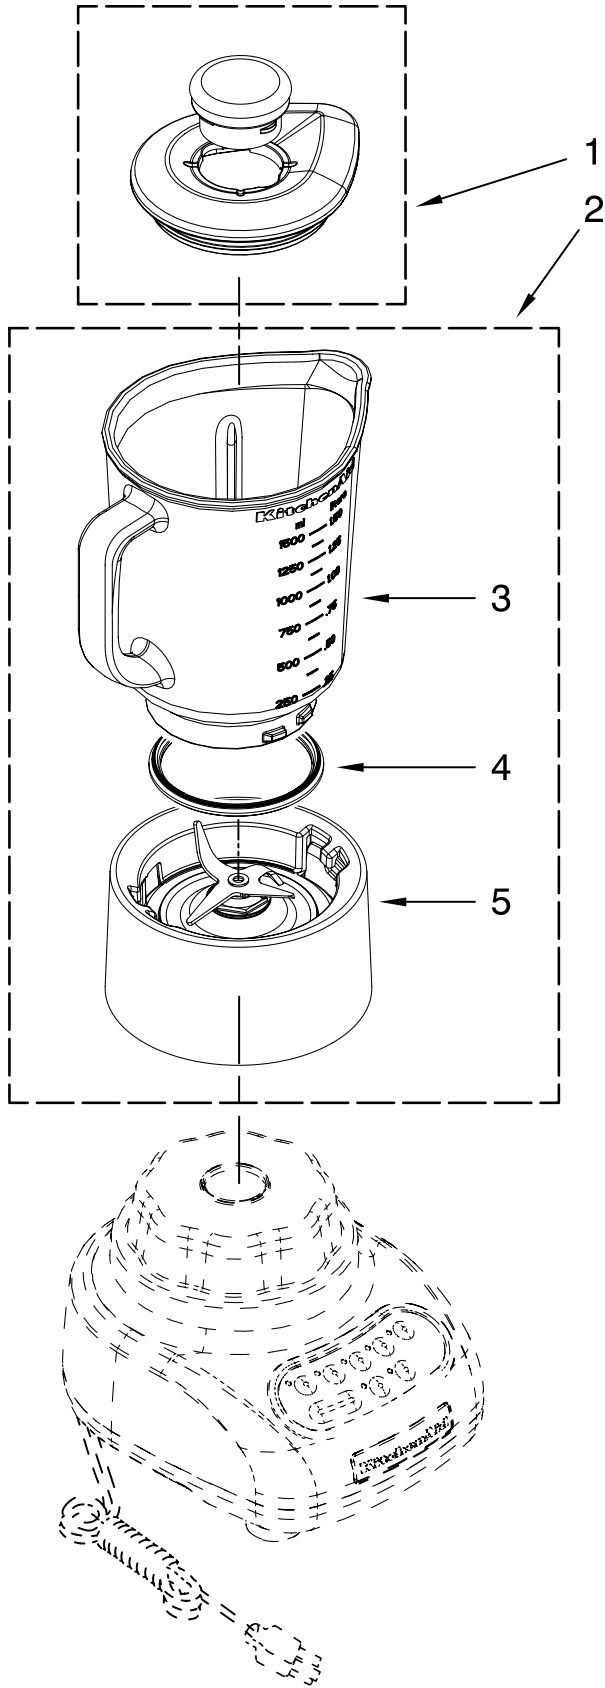

This Owner's Manual is provided and hosted by [Appliance Factory Parts](http://ApplianceFactoryParts.com).

KITCHENAID KSB565AC0 Owner's Manual

[Shop genuine replacement parts for KITCHENAID
KSB565AC0](#)

[Find Your KITCHENAID Mixer Parts - Select From 532 Models](#)

----- Manual continues below -----

PARTS LIST

for

KitchenAid®

5-SPEED BLENDER

48 OZ. GLASS JAR

MODELS:

KITCHENAID

ST. JOSEPH MICHIGAN 49085

UNIT PARTS

FOR VARIATIONS OF MODELS: KSB565__0

Illus. No.	Part No.	DESCRIPTION
1		Literature Parts
	W10299122	Use & Care Guide
	W10307218	Repair Parts List
2		Housing, Upper
	9708896	White
	9709226	Onyx Black
	9709259	Empire Red
	9709552	Gloss Cinnamon
	W10131077	Silver Metallic
	W10153368	Cobalt Blue
	W10153370	Almond Creme
3	W10068250	Screw
4		Control Assembly (Incl. Overlay)
	9708845	Silver
5	9709366	Seal, Motor
6	9708887	Motor, 120V, 5sp
7	W10279256	Coupling, Drive
8		Base
	9708890	White
	9708937	Onyx Black
	9709917	Empire Red
	9709553	Gloss Cinnamon
	W10153582	Cobalt Blue
	W10153630	Almond Creme
9	W10001200	Screw
10		Foot, Rubber
	9708913	White
	9708927	Grey
11		Power Cord
	9708917	White
	9708928	Black
12	W10161493	Nameplate

FOR ORDERING INFORMATION REFER TO PARTS PRICE LIST

ATTACHMENT PARTS

FOR VARIATIONS OF MODELS: KSB565__0

Illus. No.	Part No.	DESCRIPTION
1		Lid Assembly (Includes Cap)
	W10183714	Charcoal
	9709363	Onyx Black
2		Jar Assembly
	W10279528	White
	W10279534	Onyx Black
	W10279533	Empire Red
	W10279538	Cobalt Blue
	W10279537	Almond Creme
3	W10221782	Jar, Glass
4	W10292571	Gasket, Jar
5		Collar, w/Blades
	W10279516	White
	W10279518	Onyx Black
	W10279517	Empire Red
	W10279522	Cobalt Blue
	W10279521	Almond Creme