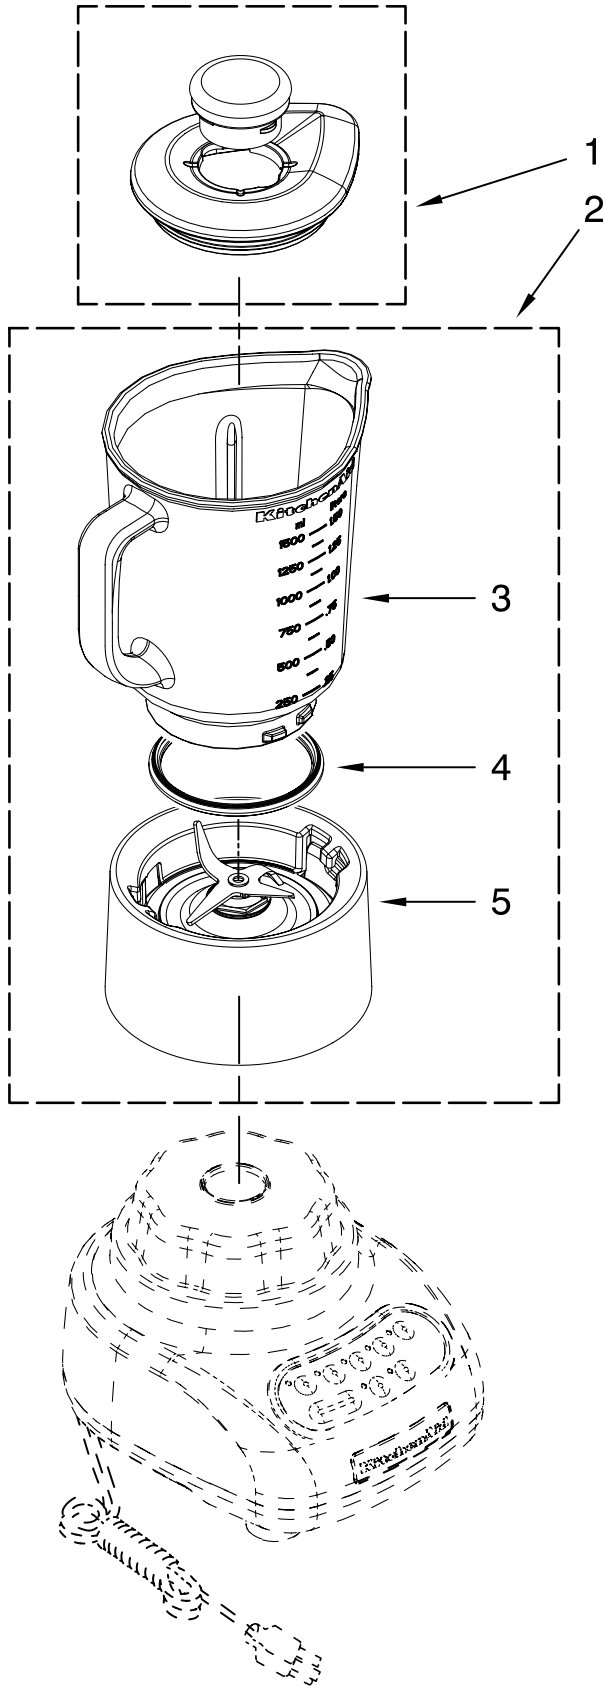

[Find Your KITCHENAID Mixer Parts - Select From 532 Models](#)

----- Manual continues below -----

PARTS LIST

for

KitchenAid®

5-SPEED BLENDER

48 OZ. GLASS JAR

MODELS:

KITCHENAID

ST. JOSEPH MICHIGAN 49085

UNIT PARTS

FOR VARIATIONS OF MODELS: KSB565__0

Illus. No.	Part No.	DESCRIPTION
1		Literature Parts
	W10299122	Use & Care Guide
	W10307218	Repair Parts List
2		Housing, Upper
	9708896	White
	9709226	Onyx Black
	9709259	Empire Red
	9709552	Gloss Cinnamon
	W10131077	Silver Metallic
	W10153368	Cobalt Blue
	W10153370	Almond Creme
3	W10068250	Screw
4		Control Assembly (Incl. Overlay)
	9708845	Silver
5	9709366	Seal, Motor
6	9708887	Motor, 120V, 5sp
7	W10279256	Coupling, Drive Base
8		Base
	9708890	White
	9708937	Onyx Black
	9709917	Empire Red
	9709553	Gloss Cinnamon
	W10153582	Cobalt Blue
	W10153630	Almond Creme
9	W10001200	Screw
10		Foot, Rubber
	9708913	White
	9708927	Grey
11		Power Cord
	9708917	White
	9708928	Black
12	W10161493	Nameplate

FOR ORDERING INFORMATION REFER TO PARTS PRICE LIST

ATTACHMENT PARTS

FOR VARIATIONS OF MODELS: KSB565__0

Illus. No.	Part No.	DESCRIPTION
1		Lid Assembly (Includes Cap)
	W10183714	Charcoal
	9709363	Onyx Black
2		Jar Assembly
	W10279528	White
	W10279534	Onyx Black
	W10279533	Empire Red
	W10279538	Cobalt Blue
	W10279537	Almond Creme
3	W10221782	Jar, Glass
4	W10292571	Gasket, Jar
5		Collar, w/Blades
	W10279516	White
	W10279518	Onyx Black
	W10279517	Empire Red
	W10279522	Cobalt Blue
	W10279521	Almond Creme