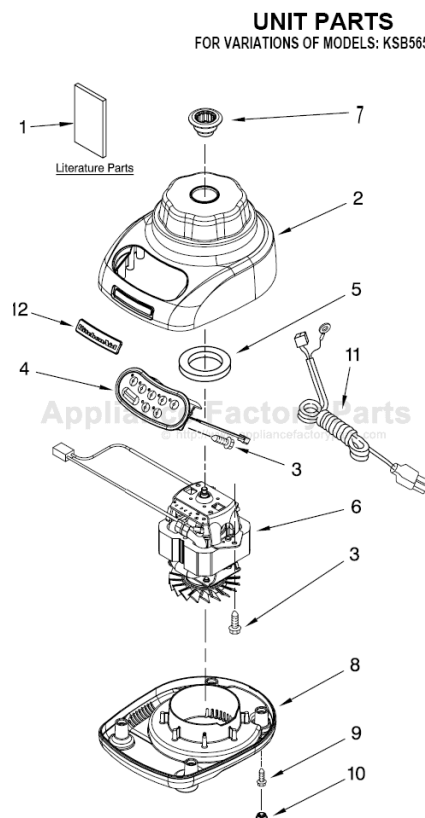

[Find Your KITCHENAID Mixer Parts - Select From 532 Models](#)

----- Manual continues below -----

PARTS LIST

for

KitchenAid®

5-SPEED BLENDER

48 OZ. GLASS JAR

MODELS:

KITCHENAID

ST. JOSEPH MICHIGAN 49085

UNIT PARTS

FOR VARIATIONS OF MODELS: KSB565__0

Illus. No.	Part No.	DESCRIPTION
1		Literature Parts
	W10299122	Use & Care Guide
	W10307218	Repair Parts List
2		Housing, Upper
	9708896	White
	9709226	Onyx Black
	9709259	Empire Red
	9709552	Gloss Cinnamon
	W10131077	Silver Metallic
	W10153368	Cobalt Blue
	W10153370	Almond Creme
3	W10068250	Screw
4		Control Assembly (Incl. Overlay)
	9708845	Silver
5	9709366	Seal, Motor
6	9708887	Motor, 120V, 5sp
7	W10279256	Coupling, Drive Base
8		Base
	9708890	White
	9708937	Onyx Black
	9709917	Empire Red
	9709553	Gloss Cinnamon
	W10153582	Cobalt Blue
	W10153630	Almond Creme
9	W10001200	Screw
10		Foot, Rubber
	9708913	White
	9708927	Grey
11		Power Cord
	9708917	White
	9708928	Black
12	W10161493	Nameplate

FOR ORDERING INFORMATION REFER TO PARTS PRICE LIST

ATTACHMENT PARTS

FOR VARIATIONS OF MODELS: KSB565__0

Illus. No.	Part No.	DESCRIPTION
1		Lid Assembly (Includes Cap)
	W10183714	Charcoal
	9709363	Onyx Black
2		Jar Assembly
	W10279528	White
	W10279534	Onyx Black
	W10279533	Empire Red
	W10279538	Cobalt Blue
	W10279537	Almond Creme
3	W10221782	Jar, Glass
4	W10292571	Gasket, Jar
5		Collar, w/Blades
	W10279516	White
	W10279518	Onyx Black
	W10279517	Empire Red
	W10279522	Cobalt Blue
	W10279521	Almond Creme