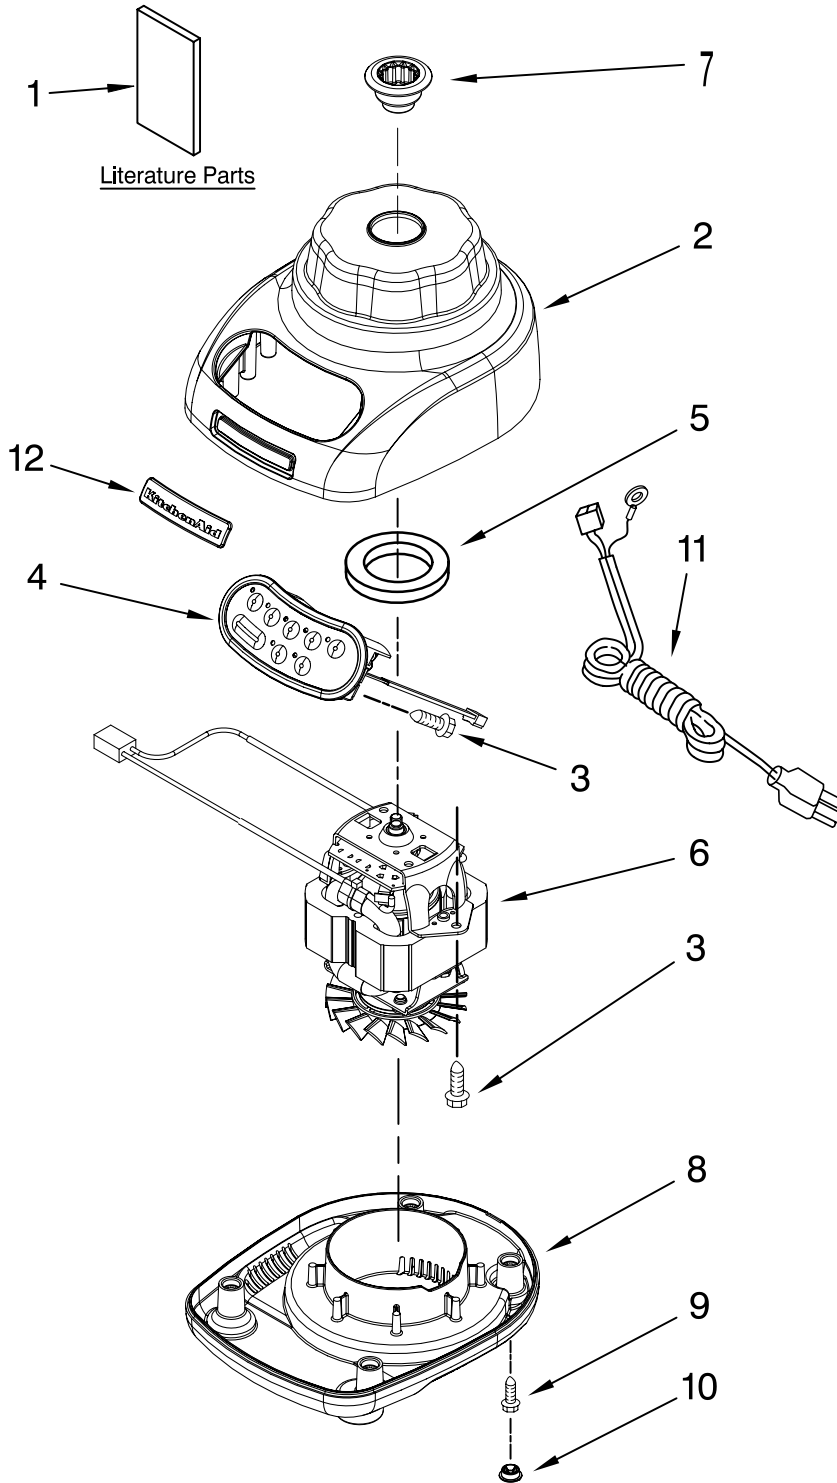

KITCHENAID

ST. JOSEPH MICHIGAN 49085

UNIT PARTS

FOR VARIATIONS OF MODELS: KSB565__0

Illus. No.	Part No.	DESCRIPTION
1		Literature Parts
	W10299122	Use & Care Guide
	W10307218	Repair Parts List
2		Housing, Upper
	9708896	White
	9709226	Onyx Black
	9709259	Empire Red
	9709552	Gloss Cinnamon
	W10131077	Silver Metallic
	W10153368	Cobalt Blue
	W10153370	Almond Creme
3	W10068250	Screw
4		Control Assembly (Incl. Overlay)
	9708845	Silver
5	9709366	Seal, Motor
6	9708887	Motor, 120V, 5sp
7	W10279256	Coupling, Drive Base
8		Base
	9708890	White
	9708937	Onyx Black
	9709917	Empire Red
	9709553	Gloss Cinnamon
	W10153582	Cobalt Blue
	W10153630	Almond Creme
9	W10001200	Screw
10		Foot, Rubber
	9708913	White
	9708927	Grey
11		Power Cord
	9708917	White
	9708928	Black
12	W10161493	Nameplate

FOR ORDERING INFORMATION REFER TO PARTS PRICE LIST

ATTACHMENT PARTS

FOR VARIATIONS OF MODELS: KSB565__0

Illus. No.	Part No.	DESCRIPTION
1		Lid Assembly (Includes Cap)
	W10183714	Charcoal
	9709363	Onyx Black
2		Jar Assembly
	W10279528	White
	W10279534	Onyx Black
	W10279533	Empire Red
	W10279538	Cobalt Blue
	W10279537	Almond Creme
3	W10221782	Jar, Glass
4	W10292571	Gasket, Jar
5		Collar, w/Blades
	W10279516	White
	W10279518	Onyx Black
	W10279517	Empire Red
	W10279522	Cobalt Blue
	W10279521	Almond Creme