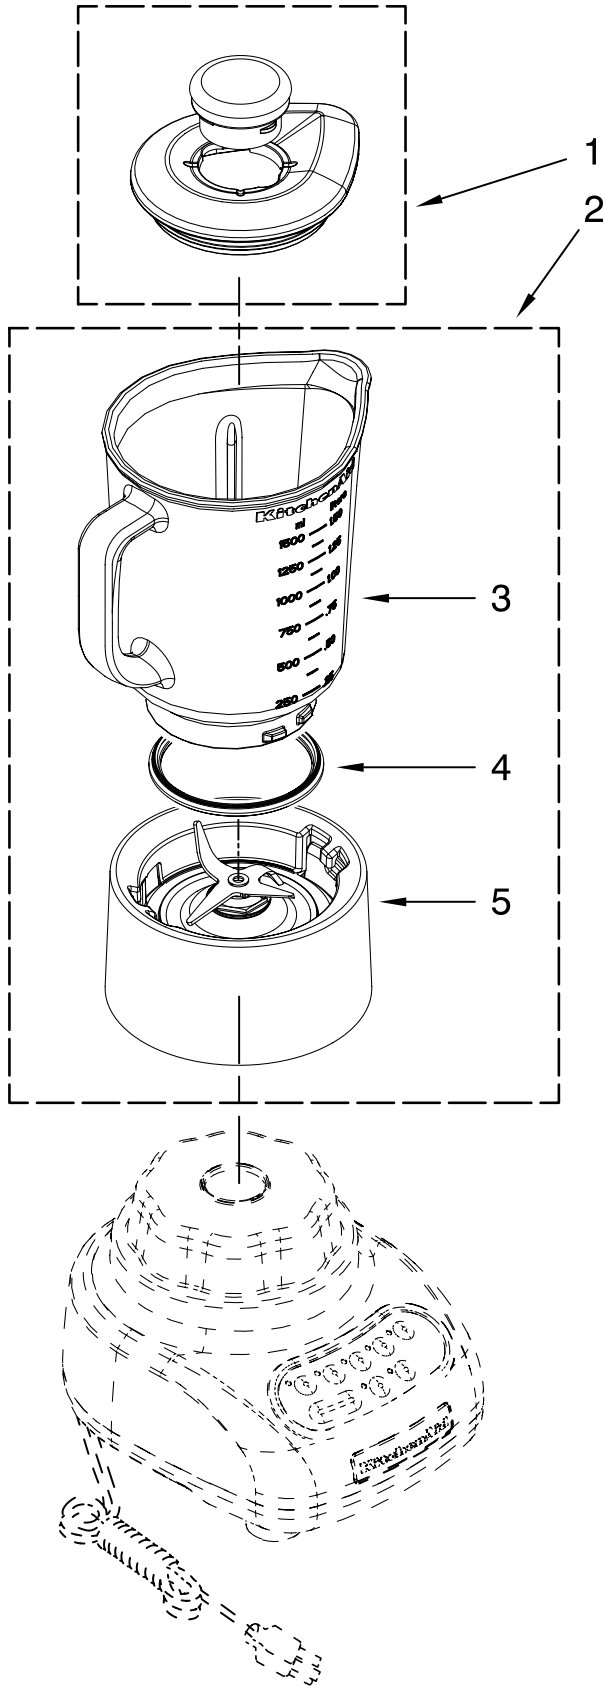

This Owner's Manual is provided and hosted by [Appliance Factory Parts](#).

KITCHENAID KSB565ER0 Owner's Manual

[Shop genuine replacement parts for KITCHENAID
KSB565ER0](#)

[Find Your KITCHENAID Mixer Parts - Select From 532 Models](#)

----- Manual continues below -----

PARTS LIST

for

KitchenAid®

5-SPEED BLENDER

48 OZ. GLASS JAR

MODELS:

KSB565WH0 (White)
KSB565OB0 (Onyx Black)
KSB565ER0 (Empire Red)
KSB565GC0 (Gloss Cinnamon)
KSB565SM0 (Silver Metallic)
KSB565BU0 (Cobalt Blue)
KSB565AC0 (Almond Creme)

FOR CUSTOMER SATISFACTION ALWAYS USE
FACTORY SPECIFICATION PARTS

KITCHENAID

ST. JOSEPH MICHIGAN 49085

UNIT PARTS

FOR VARIATIONS OF MODELS: KSB565__0

Illus. No.	Part No.	DESCRIPTION
1		Literature Parts
	W10299122	Use & Care Guide
	W10307218	Repair Parts List
2		Housing, Upper
	9708896	White
	9709226	Onyx Black
	9709259	Empire Red
	9709552	Gloss Cinnamon
	W10131077	Silver Metallic
	W10153368	Cobalt Blue
	W10153370	Almond Creme
3	W10068250	Screw
4		Control Assembly (Incl. Overlay)
	9708845	Silver
5	9709366	Seal, Motor
6	9708887	Motor, 120V, 5sp
7	W10279256	Coupling, Drive Base
8		Drive Base
	9708890	White
	9708937	Onyx Black
	9709917	Empire Red
	9709553	Gloss Cinnamon
	W10153582	Cobalt Blue
	W10153630	Almond Creme
9	W10001200	Screw
10		Foot, Rubber
	9708913	White
	9708927	Grey
11		Power Cord
	9708917	White
	9708928	Black
12	W10161493	Nameplate

FOR ORDERING INFORMATION REFER TO PARTS PRICE LIST

ATTACHMENT PARTS

FOR VARIATIONS OF MODELS: KSB565__0

Illus. No.	Part No.	DESCRIPTION
1		Lid Assembly (Includes Cap)
	W10183714	Charcoal
	9709363	Onyx Black
2		Jar Assembly
	W10279528	White
	W10279534	Onyx Black
	W10279533	Empire Red
	W10279538	Cobalt Blue
	W10279537	Almond Creme
3	W10221782	Jar, Glass
4	W10292571	Gasket, Jar
5		Collar, w/Blades
	W10279516	White
	W10279518	Onyx Black
	W10279517	Empire Red
	W10279522	Cobalt Blue
	W10279521	Almond Creme