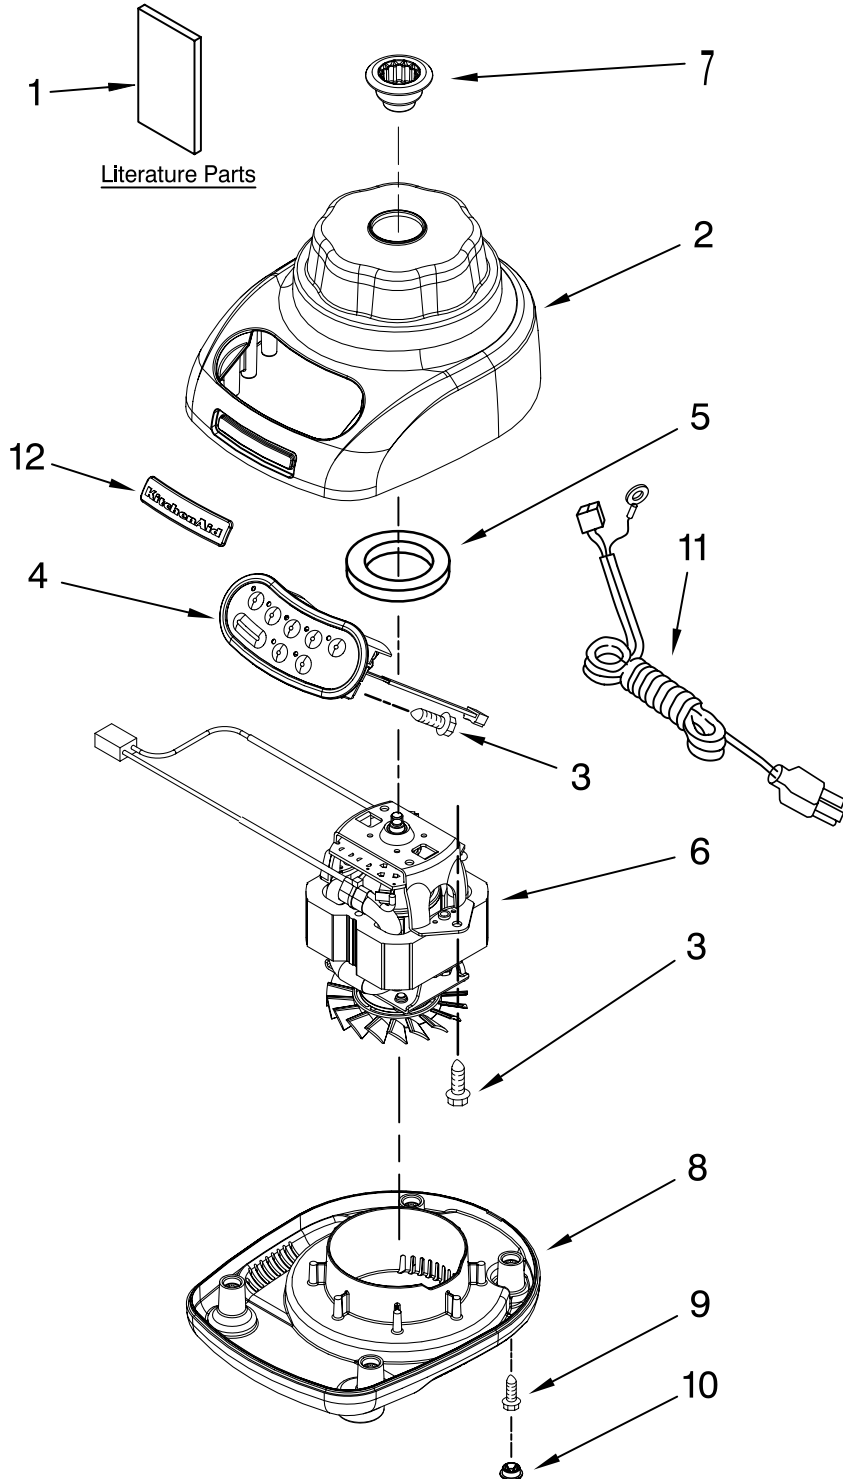

PARTS LIST

for

KitchenAid®

5-SPEED BLENDER

48 OZ. GLASS JAR

MODELS:

KSB565WH0 (White)
KSB565OB0 (Onyx Black)
KSB565ER0 (Empire Red)
KSB565GC0 (Gloss Cinnamon)
KSB565SM0 (Silver Metallic)
KSB565BU0 (Cobalt Blue)
KSB565AC0 (Almond Creme)

FOR CUSTOMER SATISFACTION ALWAYS USE
FACTORY SPECIFICATION PARTS

KITCHENAID

ST. JOSEPH MICHIGAN 49085

UNIT PARTS

FOR VARIATIONS OF MODELS: KSB565__0

Illus. No.	Part No.	DESCRIPTION
1	W10299122	Literature Parts Use & Care Guide
	W10307218	Repair Parts List
2		Housing, Upper
	9708896	White
	9709226	Onyx Black
	9709259	Empire Red
	9709552	Gloss Cinnamon
	W10131077	Silver Metallic
	W10153368	Cobalt Blue
	W10153370	Almond Creme
3	W10068250	Screw
4		Control Assembly (Incl. Overlay)
	9708845	Silver
5	9709366	Seal, Motor
6	9708887	Motor, 120V, 5sp
7	W10279256	Coupling, Drive
		Base
8	9708890	White
	9708937	Onyx Black
	9709917	Empire Red
	9709553	Gloss Cinnamon
	W10153582	Cobalt Blue
	W10153630	Almond Creme
9	W10001200	Screw
10		Foot, Rubber
	9708913	White
	9708927	Grey
11		Power Cord
	9708917	White
	9708928	Black
12	W10161493	Nameplate

FOR ORDERING INFORMATION REFER TO PARTS PRICE LIST

ATTACHMENT PARTS

FOR VARIATIONS OF MODELS: KSB565__0

Illus. No.	Part No.	DESCRIPTION
1		Lid Assembly (Includes Cap)
	W10183714	Charcoal
	9709363	Onyx Black
2		Jar Assembly
	W10279528	White
	W10279534	Onyx Black
	W10279533	Empire Red
	W10279538	Cobalt Blue
	W10279537	Almond Creme
3	W10221782	Jar, Glass
4	W10292571	Gasket, Jar
5		Collar, w/Blades
	W10279516	White
	W10279518	Onyx Black
	W10279517	Empire Red
	W10279522	Cobalt Blue
	W10279521	Almond Creme