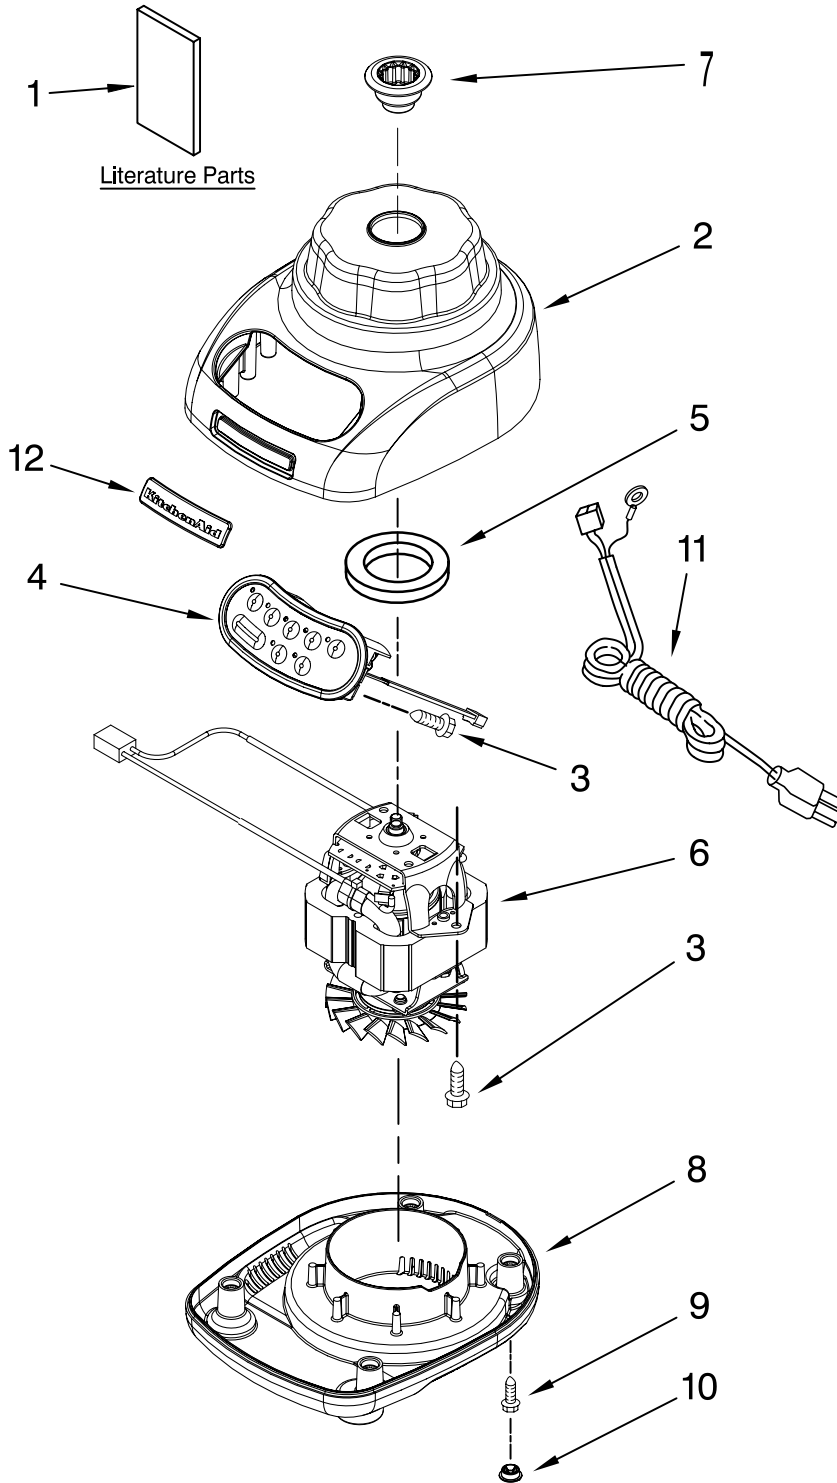

FOR CUSTOMER SATISFACTION ALWAYS USE
FACTORY SPECIFICATION PARTS

KITCHENAID

ST. JOSEPH MICHIGAN 49085

UNIT PARTS

FOR VARIATIONS OF MODELS: KSB565__0

Illus. No.	Part No.	DESCRIPTION
1		Literature Parts
	W10299122	Use & Care Guide
	W10307218	Repair Parts List
2		Housing, Upper
	9708896	White
	9709226	Onyx Black
	9709259	Empire Red
	9709552	Gloss Cinnamon
	W10131077	Silver Metallic
	W10153368	Cobalt Blue
	W10153370	Almond Creme
3	W10068250	Screw
4		Control Assembly (Incl. Overlay)
	9708845	Silver
5	9709366	Seal, Motor
6	9708887	Motor, 120V, 5sp
7	W10279256	Coupling, Drive Base
8		Drive Base
	9708890	White
	9708937	Onyx Black
	9709917	Empire Red
	9709553	Gloss Cinnamon
	W10153582	Cobalt Blue
	W10153630	Almond Creme
9	W10001200	Screw
10		Foot, Rubber
	9708913	White
	9708927	Grey
11		Power Cord
	9708917	White
	9708928	Black
12	W10161493	Nameplate

FOR ORDERING INFORMATION REFER TO PARTS PRICE LIST

ATTACHMENT PARTS

FOR VARIATIONS OF MODELS: KSB565__0

Illus. No.	Part No.	DESCRIPTION
1		Lid Assembly (Includes Cap)
	W10183714	Charcoal
	9709363	Onyx Black
2		Jar Assembly
	W10279528	White
	W10279534	Onyx Black
	W10279533	Empire Red
	W10279538	Cobalt Blue
	W10279537	Almond Creme
3	W10221782	Jar, Glass
4	W10292571	Gasket, Jar
5		Collar, w/Blades
	W10279516	White
	W10279518	Onyx Black
	W10279517	Empire Red
	W10279522	Cobalt Blue
	W10279521	Almond Creme