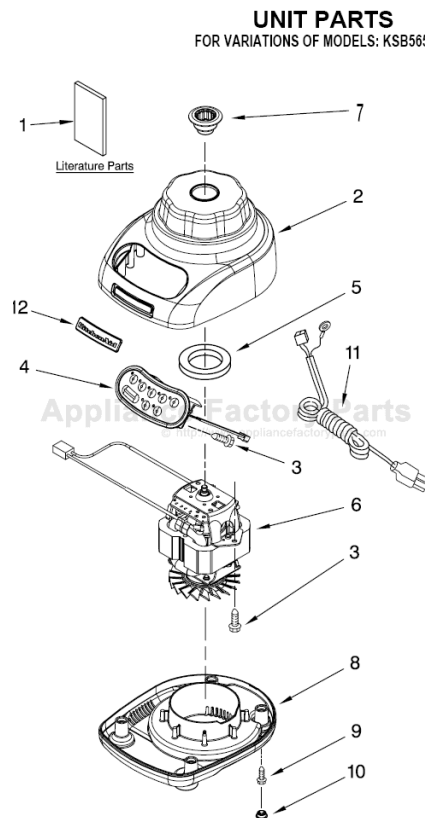

This Owner's Manual is provided and hosted by [Appliance Factory Parts](#).

KITCHENAID KSB565ER0 Owner's Manual

[Shop genuine replacement parts for KITCHENAID
KSB565ER0](#)

[Find Your KITCHENAID Mixer Parts - Select From 532 Models](#)

----- Manual continues below -----

PARTS LIST

for

KitchenAid®

5-SPEED BLENDER

48 OZ. GLASS JAR

MODELS:

KSB565WH0 (White)
KSB565OB0 (Onyx Black)
KSB565ER0 (Empire Red)
KSB565GC0 (Gloss Cinnamon)
KSB565SM0 (Silver Metallic)
KSB565BU0 (Cobalt Blue)
KSB565AC0 (Almond Creme)

FOR CUSTOMER SATISFACTION ALWAYS USE
FACTORY SPECIFICATION PARTS

KITCHENAID

ST. JOSEPH MICHIGAN 49085

UNIT PARTS

FOR VARIATIONS OF MODELS: KSB565__0

Illus. No.	Part No.	DESCRIPTION
1		Literature Parts
	W10299122	Use & Care Guide
	W10307218	Repair Parts List
2		Housing, Upper
	9708896	White
	9709226	Onyx Black
	9709259	Empire Red
	9709552	Gloss Cinnamon
	W10131077	Silver Metallic
	W10153368	Cobalt Blue
	W10153370	Almond Creme
3	W10068250	Screw
4		Control Assembly (Incl. Overlay)
	9708845	Silver
5	9709366	Seal, Motor
6	9708887	Motor, 120V, 5sp
7	W10279256	Coupling, Drive Base
8		Drive Base
	9708890	White
	9708937	Onyx Black
	9709917	Empire Red
	9709553	Gloss Cinnamon
	W10153582	Cobalt Blue
	W10153630	Almond Creme
9	W10001200	Screw
10		Foot, Rubber
	9708913	White
	9708927	Grey
11		Power Cord
	9708917	White
	9708928	Black
12	W10161493	Nameplate

FOR ORDERING INFORMATION REFER TO PARTS PRICE LIST

ATTACHMENT PARTS

FOR VARIATIONS OF MODELS: KSB565__0

Illus. No.	Part No.	DESCRIPTION
1		Lid Assembly (Includes Cap)
	W10183714	Charcoal
	9709363	Onyx Black
2		Jar Assembly
	W10279528	White
	W10279534	Onyx Black
	W10279533	Empire Red
	W10279538	Cobalt Blue
	W10279537	Almond Creme
3	W10221782	Jar, Glass
4	W10292571	Gasket, Jar
5		Collar, w/Blades
	W10279516	White
	W10279518	Onyx Black
	W10279517	Empire Red
	W10279522	Cobalt Blue
	W10279521	Almond Creme