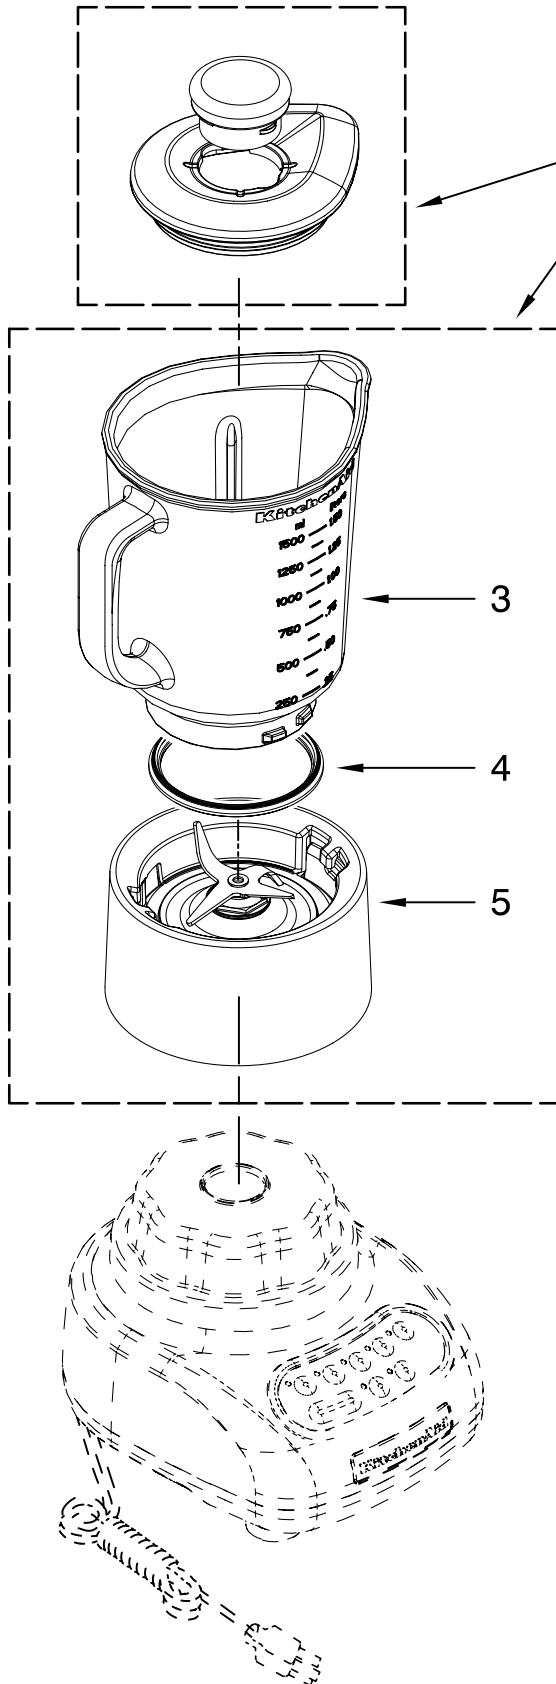

PARTS LIST

for

KitchenAid®

5-SPEED BLENDER

48 OZ. GLASS JAR

MODELS:

KSB565WH0 (White)
KSB565OB0 (Onyx Black)
KSB565ER0 (Empire Red)
KSB565GC0 (Gloss Cinnamon)
KSB565SM0 (Silver Metallic)
KSB565BU0 (Cobalt Blue)
KSB565AC0 (Almond Creme)

FOR CUSTOMER SATISFACTION ALWAYS USE
FACTORY SPECIFICATION PARTS

KITCHENAID

ST. JOSEPH MICHIGAN 49085

UNIT PARTS

FOR VARIATIONS OF MODELS: KSB565__0

Illus. No.	Part No.	DESCRIPTION
1	W10299122	Literature Parts Use & Care Guide
	W10307218	Repair Parts List
2		Housing, Upper
	9708896	White
	9709226	Onyx Black
	9709259	Empire Red
	9709552	Gloss Cinnamon
	W10131077	Silver Metallic
	W10153368	Cobalt Blue
	W10153370	Almond Creme
3	W10068250	Screw
4		Control Assembly (Incl. Overlay)
	9708845	Silver
5	9709366	Seal, Motor
6	9708887	Motor, 120V, 5sp
7	W10279256	Coupling, Drive
		Base
8	9708890	White
	9708937	Onyx Black
	9709917	Empire Red
	9709553	Gloss Cinnamon
	W10153582	Cobalt Blue
	W10153630	Almond Creme
9	W10001200	Screw
10		Foot, Rubber
	9708913	White
	9708927	Grey
11		Power Cord
	9708917	White
	9708928	Black
12	W10161493	Nameplate

FOR ORDERING INFORMATION REFER TO PARTS PRICE LIST

ATTACHMENT PARTS

FOR VARIATIONS OF MODELS: KSB565__0

Illus. No.	Part No.	DESCRIPTION
1		Lid Assembly (Includes Cap)
	W10183714	Charcoal
	9709363	Onyx Black
2		Jar Assembly
	W10279528	White
	W10279534	Onyx Black
	W10279533	Empire Red
	W10279538	Cobalt Blue
	W10279537	Almond Creme
3	W10221782	Jar, Glass
4	W10292571	Gasket, Jar
5		Collar, w/Blades
	W10279516	White
	W10279518	Onyx Black
	W10279517	Empire Red
	W10279522	Cobalt Blue
	W10279521	Almond Creme