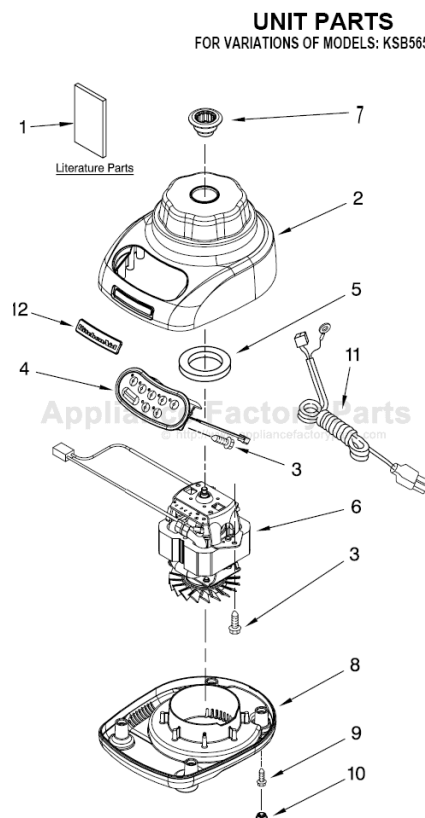

[Find Your KITCHENAID Mixer Parts - Select From 532 Models](#)

----- Manual continues below -----