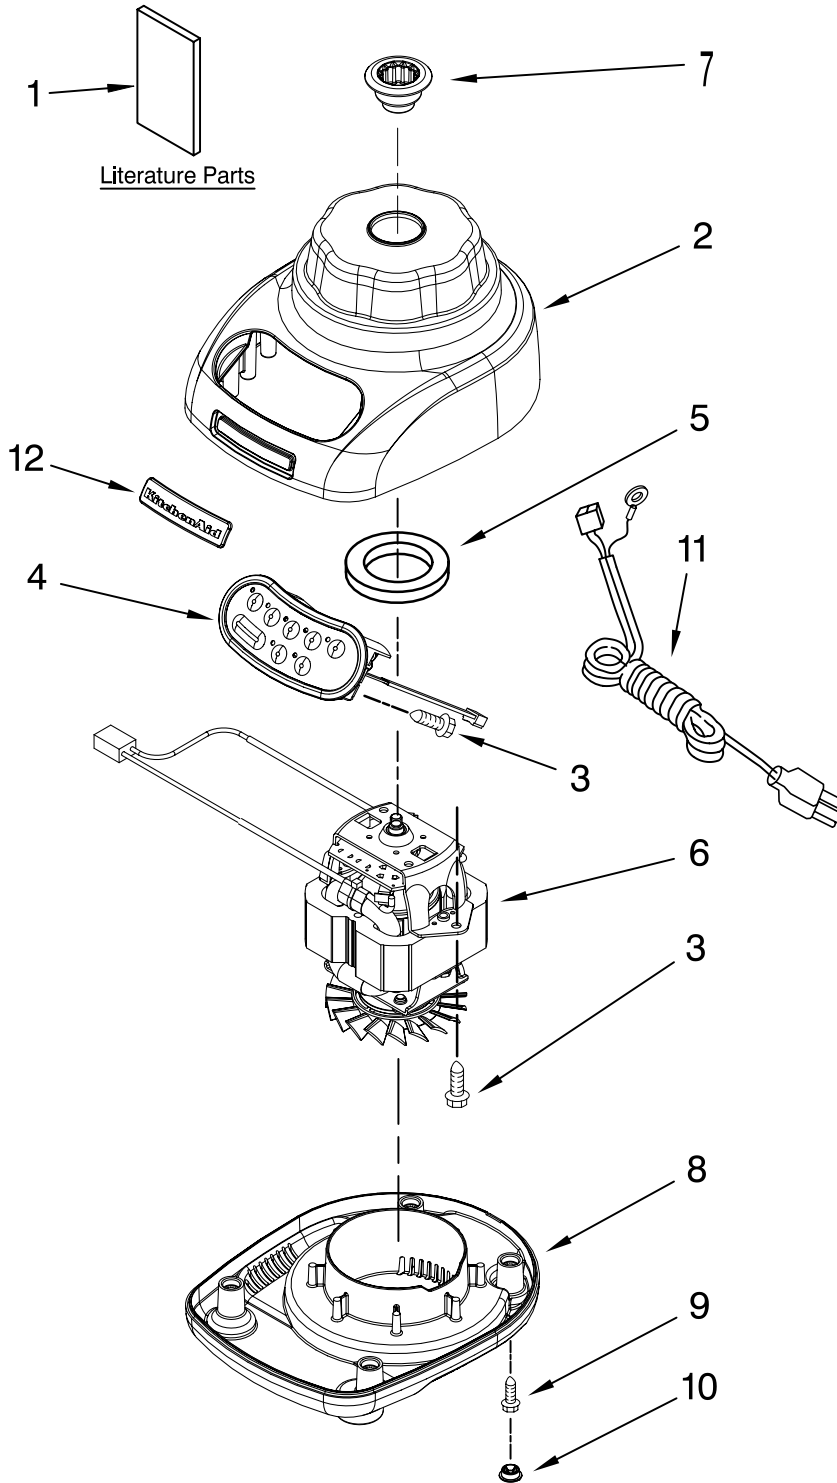

FOR CUSTOMER SATISFACTION ALWAYS USE
FACTORY SPECIFICATION PARTS

KITCHENAID

ST. JOSEPH MICHIGAN 49085

UNIT PARTS

FOR VARIATIONS OF MODELS: KSB565__0

| Illus. No. | Part No. | DESCRIPTION |
|------------|-----------|----------------------------------|
| 1 | | Literature Parts |
| | W10299122 | Use & Care Guide |
| | W10307218 | Repair Parts List |
| 2 | | Housing, Upper |
| | 9708896 | White |
| | 9709226 | Onyx Black |
| | 9709259 | Empire Red |
| | 9709552 | Gloss Cinnamon |
| | W10131077 | Silver Metallic |
| | W10153368 | Cobalt Blue |
| | W10153370 | Almond Creme |
| 3 | W10068250 | Screw |
| 4 | | Control Assembly (Incl. Overlay) |
| | 9708845 | Silver |
| 5 | 9709366 | Seal, Motor |
| 6 | 9708887 | Motor, 120V, 5sp |
| 7 | W10279256 | Coupling, Drive Base |
| 8 | | Drive Base |
| | 9708890 | White |
| | 9708937 | Onyx Black |
| | 9709917 | Empire Red |
| | 9709553 | Gloss Cinnamon |
| | W10153582 | Cobalt Blue |
| | W10153630 | Almond Creme |
| 9 | W10001200 | Screw |
| 10 | | Foot, Rubber |
| | 9708913 | White |
| | 9708927 | Grey |
| 11 | | Power Cord |
| | 9708917 | White |
| | 9708928 | Black |
| 12 | W10161493 | Nameplate |

FOR ORDERING INFORMATION REFER TO PARTS PRICE LIST

ATTACHMENT PARTS

FOR VARIATIONS OF MODELS: KSB565__0

| Illus. No. | Part No. | DESCRIPTION |
|------------|-----------|-----------------------------|
| 1 | | Lid Assembly (Includes Cap) |
| | W10183714 | Charcoal |
| | 9709363 | Onyx Black |
| 2 | | Jar Assembly |
| | W10279528 | White |
| | W10279534 | Onyx Black |
| | W10279533 | Empire Red |
| | W10279538 | Cobalt Blue |
| | W10279537 | Almond Creme |
| 3 | W10221782 | Jar, Glass |
| 4 | W10292571 | Gasket, Jar |
| 5 | | Collar, w/Blades |
| | W10279516 | White |
| | W10279518 | Onyx Black |
| | W10279517 | Empire Red |
| | W10279522 | Cobalt Blue |
| | W10279521 | Almond Creme |