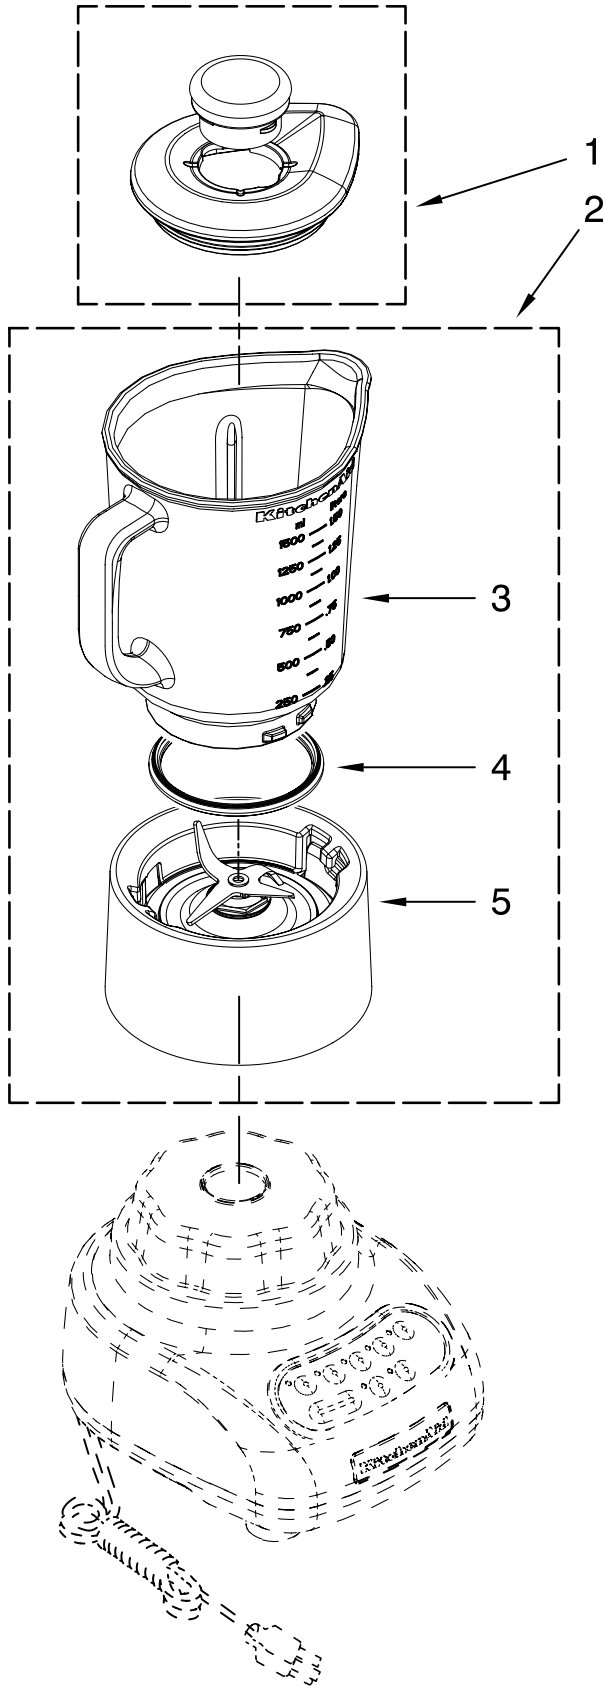

ATTACHMENT PARTS

FOR VARIATIONS OF MODELS: KSB565__0

Illus. No.	Part No.	DESCRIPTION
1		Lid Assembly (Includes Cap)
	W10183714	Charcoal
	9709363	Onyx Black
2		Jar Assembly
	W10279528	White
	W10279534	Onyx Black
	W10279533	Empire Red
	W10279538	Cobalt Blue
	W10279537	Almond Creme
3	W10221782	Jar, Glass
4	W10292571	Gasket, Jar
5		Collar, w/Blades
	W10279516	White
	W10279518	Onyx Black
	W10279517	Empire Red
	W10279522	Cobalt Blue
	W10279521	Almond Creme

FOR ORDERING INFORMATION REFER TO PARTS PRICE LIST