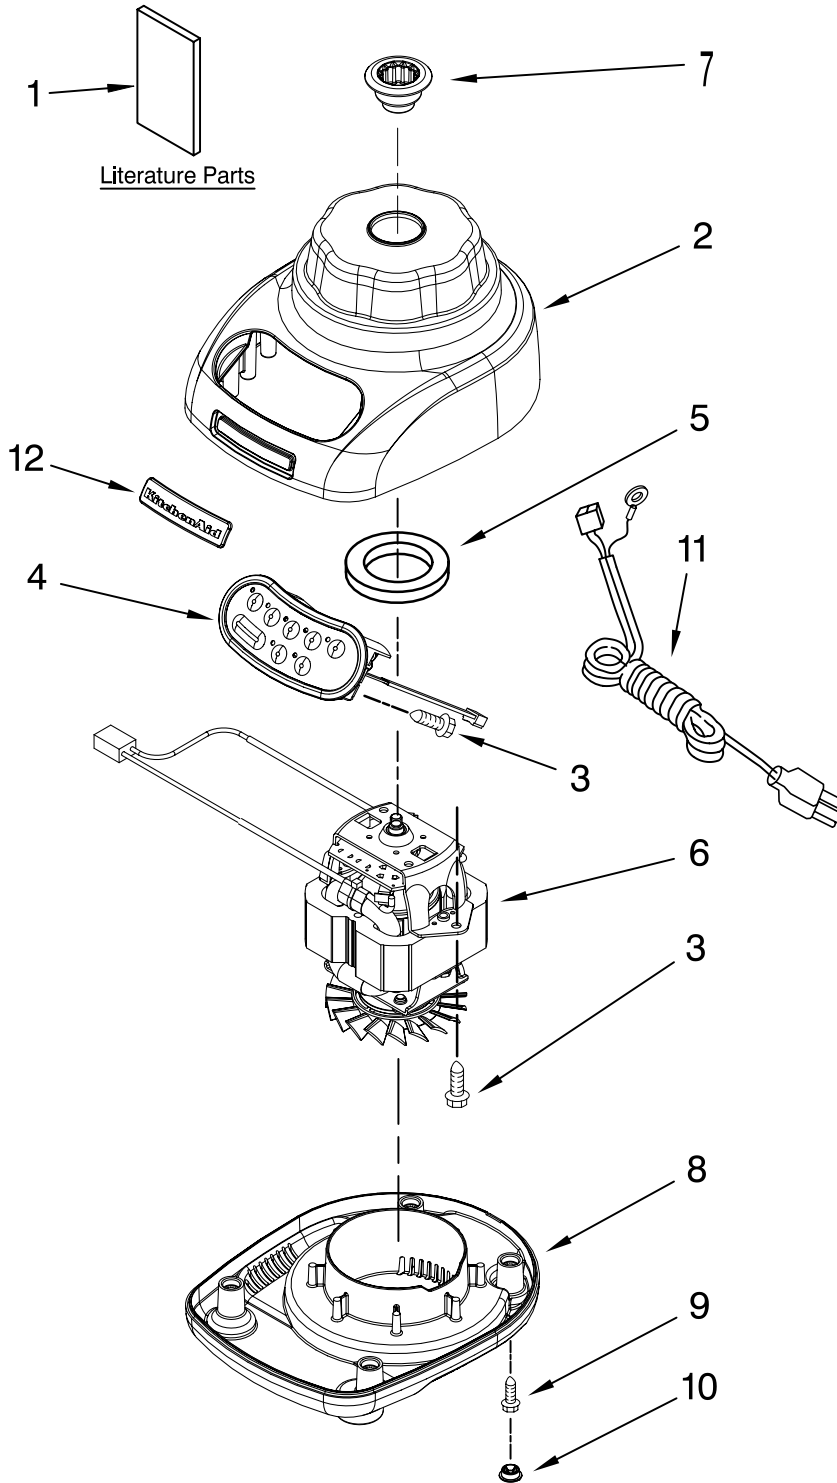

# UNIT PARTS

FOR VARIATIONS OF MODELS: KSB565\_\_0

Illus. No.	Part No.	DESCRIPTION
1		Literature Parts
	W10299122	Use & Care Guide
	W10307218	Repair Parts List
2		Housing, Upper
	9708896	White
	9709226	Onyx Black
	9709259	Empire Red
	9709552	Gloss Cinnamon
	W10131077	Silver Metallic
	W10153368	Cobalt Blue
	W10153370	Almond Creme
3	W10068250	Screw
4		Control Assembly (Incl. Overlay)
	9708845	Silver
5	9709366	Seal, Motor
6	9708887	Motor, 120V, 5sp
7	W10279256	Coupling, Drive
8		Base
	9708890	White
	9708937	Onyx Black
	9709917	Empire Red
	9709553	Gloss Cinnamon
	W10153582	Cobalt Blue
	W10153630	Almond Creme
9	W10001200	Screw
10		Foot, Rubber
	9708913	White
	9708927	Grey
11		Power Cord
	9708917	White
	9708928	Black
12	W10161493	Nameplate