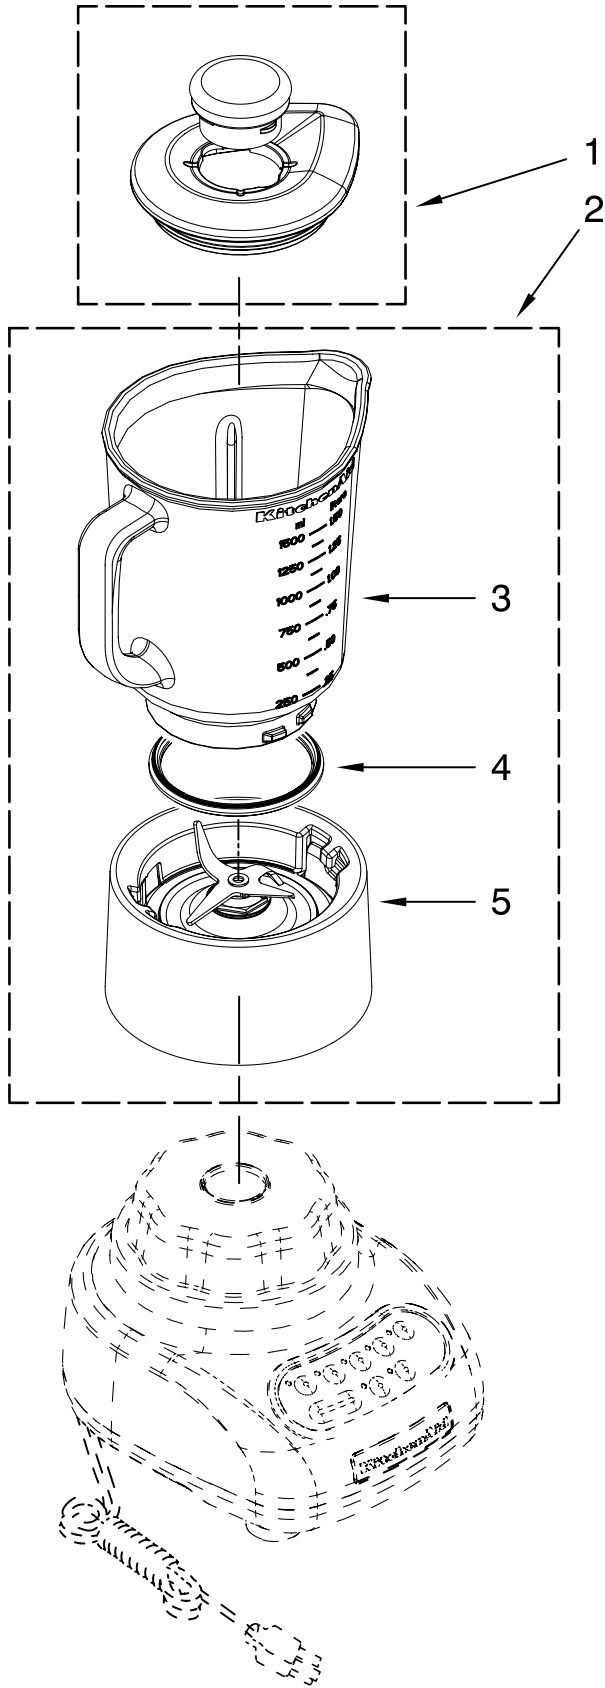

# UNIT PARTS

FOR VARIATIONS OF MODELS: KSB565\_\_0

Illus. No.	Part No.	DESCRIPTION
1		Literature Parts
	W10299122	Use & Care Guide
	W10307218	Repair Parts List
2		Housing, Upper
	9708896	White
	9709226	Onyx Black
	9709259	Empire Red
	9709552	Gloss Cinnamon
	W10131077	Silver Metallic
	W10153368	Cobalt Blue
	W10153370	Almond Creme
3	W10068250	Screw
4		Control Assembly (Incl. Overlay)
	9708845	Silver
5	9709366	Seal, Motor
6	9708887	Motor, 120V, 5sp
7	W10279256	Coupling, Drive
8		Base
	9708890	White
	9708937	Onyx Black
	9709917	Empire Red
	9709553	Gloss Cinnamon
	W10153582	Cobalt Blue
	W10153630	Almond Creme
9	W10001200	Screw
10		Foot, Rubber
	9708913	White
	9708927	Grey
11		Power Cord
	9708917	White
	9708928	Black
12	W10161493	Nameplate

# ATTACHMENT PARTS

FOR VARIATIONS OF MODELS: KSB565\_\_0

Illus. No.	Part No.	DESCRIPTION
------------	----------	-------------

- |   |           |                                |
|---|-----------|--------------------------------|
| 1 |           | Lid Assembly<br>(Includes Cap) |
|   | W10183714 | Charcoal                       |
|   | 9709363   | Onyx Black                     |
| 2 |           | Jar Assembly                   |
|   | W10279528 | White                          |
|   | W10279534 | Onyx Black                     |
|   | W10279533 | Empire Red                     |
|   | W10279538 | Cobalt Blue                    |
|   | W10279537 | Almond Creme                   |
| 3 | W10221782 | Jar, Glass                     |
| 4 | W10292571 | Gasket, Jar                    |
| 5 |           | Collar, w/Blades               |
|   | W10279516 | White                          |
|   | W10279518 | Onyx Black                     |
|   | W10279517 | Empire Red                     |
|   | W10279522 | Cobalt Blue                    |
|   | W10279521 | Almond Creme                   |