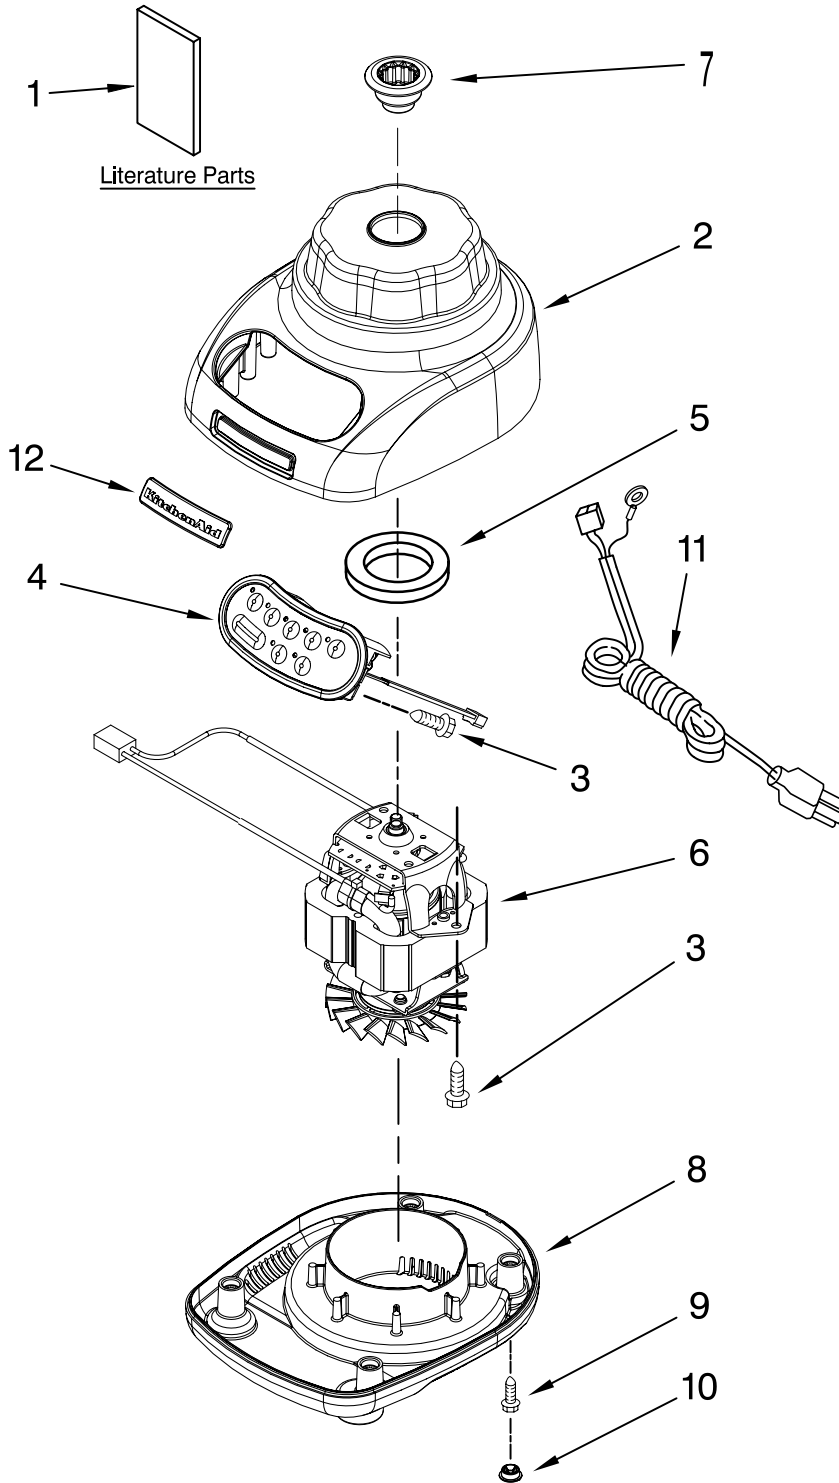

----- Manual continues below -----

PARTS LIST

for

KitchenAid®

5-SPEED BLENDER

48 OZ. GLASS JAR

MODELS:

KSB565WH0 (White)
KSB565OB0 (Onyx Black)
KSB565ER0 (Empire Red)
KSB565GC0 (Gloss Cinnamon)
KSB565SM0 (Silver Metallic)
KSB565BU0 (Cobalt Blue)
KSB565AC0 (Almond Creme)

FOR CUSTOMER SATISFACTION ALWAYS USE
FACTORY SPECIFICATION PARTS

KITCHENAID

ST. JOSEPH MICHIGAN 49085

UNIT PARTS

FOR VARIATIONS OF MODELS: KSB565__0

Illus. No.	Part No.	DESCRIPTION
1		Literature Parts
	W10299122	Use & Care Guide
	W10307218	Repair Parts List
2		Housing, Upper
	9708896	White
	9709226	Onyx Black
	9709259	Empire Red
	9709552	Gloss Cinnamon
	W10131077	Silver Metallic
	W10153368	Cobalt Blue
	W10153370	Almond Creme
3	W10068250	Screw
4		Control Assembly (Incl. Overlay)
	9708845	Silver
5	9709366	Seal, Motor
6	9708887	Motor, 120V, 5sp
7	W10279256	Coupling, Drive
8		Base
	9708890	White
	9708937	Onyx Black
	9709917	Empire Red
	9709553	Gloss Cinnamon
	W10153582	Cobalt Blue
	W10153630	Almond Creme
9	W10001200	Screw
10		Foot, Rubber
	9708913	White
	9708927	Grey
11		Power Cord
	9708917	White
	9708928	Black
12	W10161493	Nameplate

FOR ORDERING INFORMATION REFER TO PARTS PRICE LIST

ATTACHMENT PARTS

FOR VARIATIONS OF MODELS: KSB565__0

Illus. No.	Part No.	DESCRIPTION
1		Lid Assembly (Includes Cap)
	W10183714	Charcoal
	9709363	Onyx Black
2		Jar Assembly
	W10279528	White
	W10279534	Onyx Black
	W10279533	Empire Red
	W10279538	Cobalt Blue
	W10279537	Almond Creme
3	W10221782	Jar, Glass
4	W10292571	Gasket, Jar
5		Collar, w/Blades
	W10279516	White
	W10279518	Onyx Black
	W10279517	Empire Red
	W10279522	Cobalt Blue
	W10279521	Almond Creme