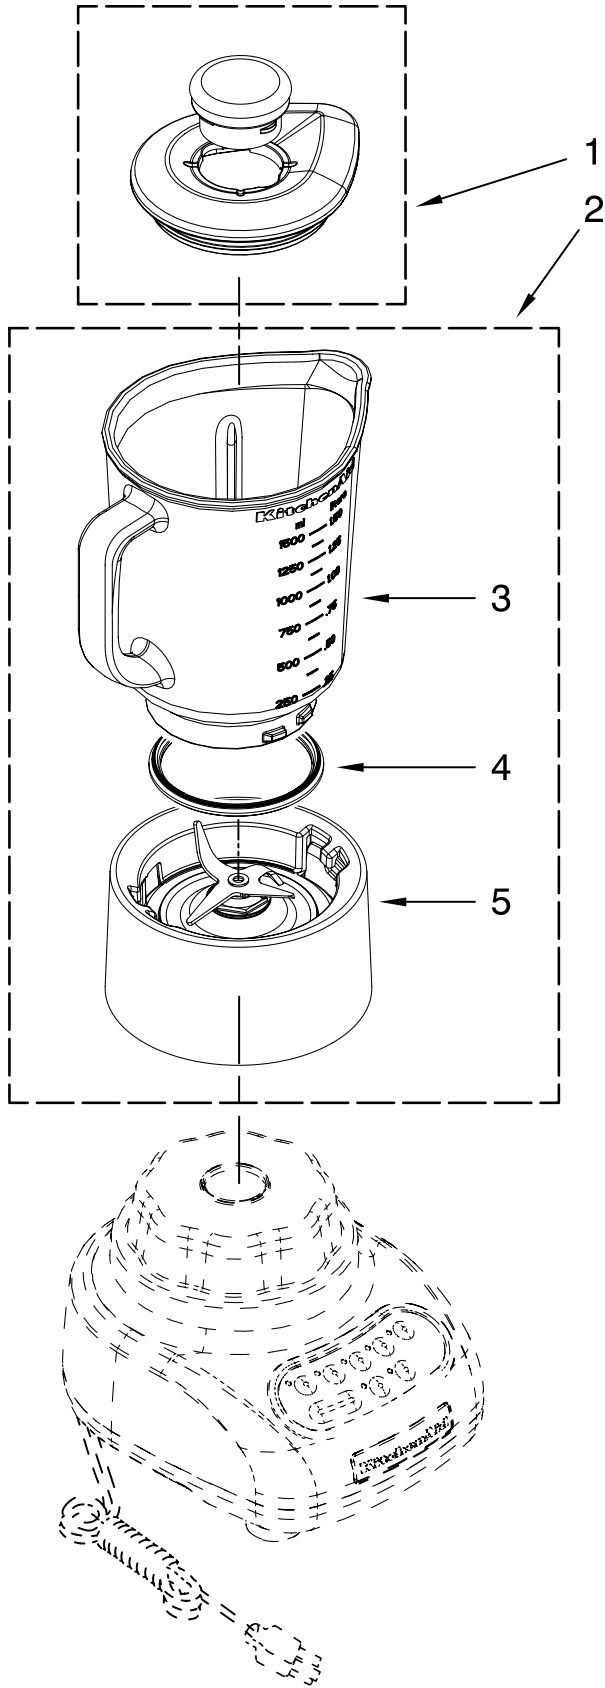

This Owner's Manual is provided and hosted by [Appliance Factory Parts](#).

KITCHENAID KSB565SM0 Owner's Manual

[Shop genuine replacement parts for KITCHENAID
KSB565SM0](#)

[Find Your KITCHENAID Mixer Parts - Select From 532 Models](#)

----- Manual continues below -----

PARTS LIST

for

KitchenAid®

5-SPEED BLENDER

48 OZ. GLASS JAR

MODELS:

KSB565WH0 (White)
KSB565OB0 (Onyx Black)
KSB565ER0 (Empire Red)
KSB565GC0 (Gloss Cinnamon)
KSB565SM0 (Silver Metallic)
KSB565BU0 (Cobalt Blue)
KSB565AC0 (Almond Creme)

FOR CUSTOMER SATISFACTION ALWAYS USE
FACTORY SPECIFICATION PARTS

KITCHENAID

ST. JOSEPH MICHIGAN 49085

UNIT PARTS

FOR VARIATIONS OF MODELS: KSB565__0

Illus. No.	Part No.	DESCRIPTION
1		Literature Parts
	W10299122	Use & Care Guide
	W10307218	Repair Parts List
2		Housing, Upper
	9708896	White
	9709226	Onyx Black
	9709259	Empire Red
	9709552	Gloss Cinnamon
	W10131077	Silver Metallic
	W10153368	Cobalt Blue
	W10153370	Almond Creme
3	W10068250	Screw
4		Control Assembly (Incl. Overlay)
	9708845	Silver
5	9709366	Seal, Motor
6	9708887	Motor, 120V, 5sp
7	W10279256	Coupling, Drive
8		Base
	9708890	White
	9708937	Onyx Black
	9709917	Empire Red
	9709553	Gloss Cinnamon
	W10153582	Cobalt Blue
	W10153630	Almond Creme
9	W10001200	Screw
10		Foot, Rubber
	9708913	White
	9708927	Grey
11		Power Cord
	9708917	White
	9708928	Black
12	W10161493	Nameplate

FOR ORDERING INFORMATION REFER TO PARTS PRICE LIST

ATTACHMENT PARTS

FOR VARIATIONS OF MODELS: KSB565__0

Illus. No.	Part No.	DESCRIPTION
1		Lid Assembly (Includes Cap)
	W10183714	Charcoal
	9709363	Onyx Black
2		Jar Assembly
	W10279528	White
	W10279534	Onyx Black
	W10279533	Empire Red
	W10279538	Cobalt Blue
	W10279537	Almond Creme
3	W10221782	Jar, Glass
4	W10292571	Gasket, Jar
5		Collar, w/Blades
	W10279516	White
	W10279518	Onyx Black
	W10279517	Empire Red
	W10279522	Cobalt Blue
	W10279521	Almond Creme