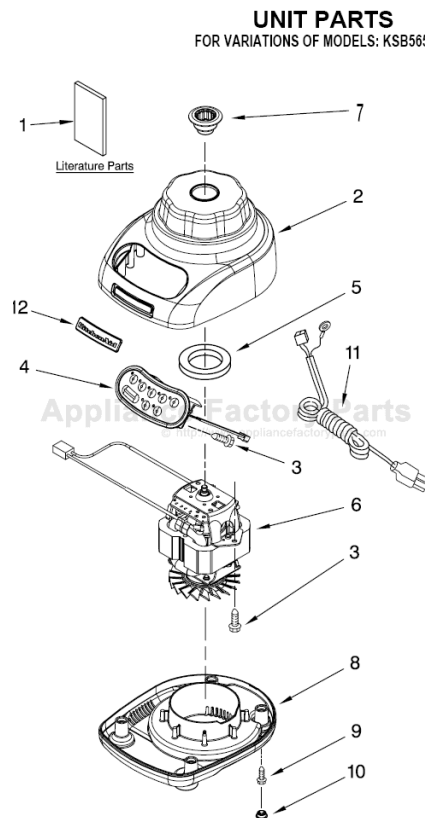

This Owner's Manual is provided and hosted by [Appliance Factory Parts](#).

KITCHENAID KSB565SM0 Owner's Manual

[Shop genuine replacement parts for KITCHENAID
KSB565SM0](#)

[Find Your KITCHENAID Mixer Parts - Select From 532 Models](#)

----- Manual continues below -----

PARTS LIST

for

KitchenAid®

5-SPEED BLENDER

48 OZ. GLASS JAR

MODELS:

KSB565WH0 (White)
KSB565OB0 (Onyx Black)
KSB565ER0 (Empire Red)
KSB565GC0 (Gloss Cinnamon)
KSB565SM0 (Silver Metallic)
KSB565BU0 (Cobalt Blue)
KSB565AC0 (Almond Creme)

FOR CUSTOMER SATISFACTION ALWAYS USE
FACTORY SPECIFICATION PARTS

KITCHENAID

ST. JOSEPH MICHIGAN 49085

UNIT PARTS

FOR VARIATIONS OF MODELS: KSB565__0

Illus. No.	Part No.	DESCRIPTION
1		Literature Parts
	W10299122	Use & Care Guide
	W10307218	Repair Parts List
2		Housing, Upper
	9708896	White
	9709226	Onyx Black
	9709259	Empire Red
	9709552	Gloss Cinnamon
	W10131077	Silver Metallic
	W10153368	Cobalt Blue
	W10153370	Almond Creme
3	W10068250	Screw
4		Control Assembly (Incl. Overlay)
	9708845	Silver
5	9709366	Seal, Motor
6	9708887	Motor, 120V, 5sp
7	W10279256	Coupling, Drive
8		Base
	9708890	White
	9708937	Onyx Black
	9709917	Empire Red
	9709553	Gloss Cinnamon
	W10153582	Cobalt Blue
	W10153630	Almond Creme
9	W10001200	Screw
10		Foot, Rubber
	9708913	White
	9708927	Grey
11		Power Cord
	9708917	White
	9708928	Black
12	W10161493	Nameplate

FOR ORDERING INFORMATION REFER TO PARTS PRICE LIST

ATTACHMENT PARTS

FOR VARIATIONS OF MODELS: KSB565__0

Illus. No.	Part No.	DESCRIPTION
1		Lid Assembly (Includes Cap)
	W10183714	Charcoal
	9709363	Onyx Black
2		Jar Assembly
	W10279528	White
	W10279534	Onyx Black
	W10279533	Empire Red
	W10279538	Cobalt Blue
	W10279537	Almond Creme
3	W10221782	Jar, Glass
4	W10292571	Gasket, Jar
5		Collar, w/Blades
	W10279516	White
	W10279518	Onyx Black
	W10279517	Empire Red
	W10279522	Cobalt Blue
	W10279521	Almond Creme