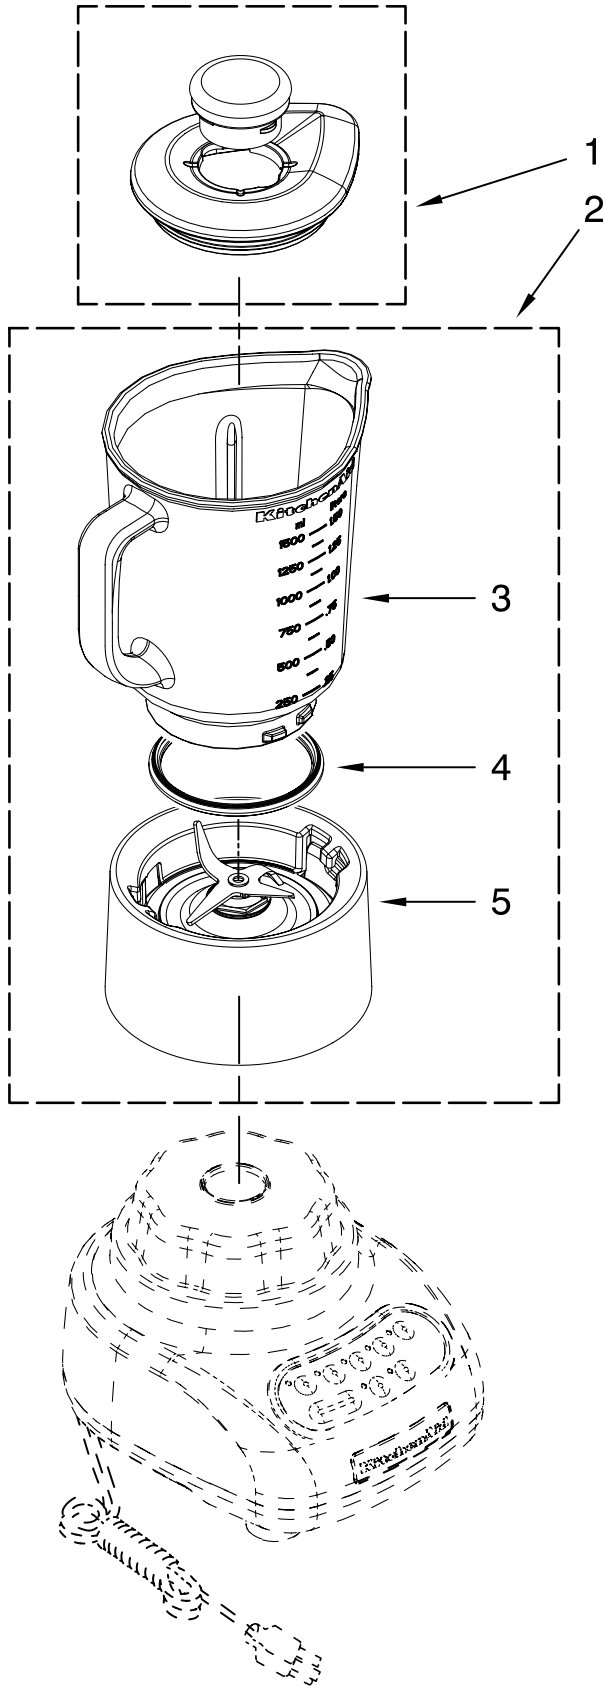

This Owner's Manual is provided and hosted by [Appliance Factory Parts](#).

KITCHENAID KSB565WH0 Owner's Manual

[Shop genuine replacement parts for KITCHENAID
KSB565WH0](#)

KitchenAid®

[Find Your KITCHENAID Mixer Parts - Select From 532 Models](#)

----- Manual continues below -----

PARTS LIST

for

KitchenAid®

5-SPEED BLENDER

48 OZ. GLASS JAR

MODELS:

KSB565WH0 (White)
KSB565OB0 (Onyx Black)
KSB565ER0 (Empire Red)
KSB565GC0 (Gloss Cinnamon)
KSB565SM0 (Silver Metallic)
KSB565BU0 (Cobalt Blue)
KSB565AC0 (Almond Creme)

FOR CUSTOMER SATISFACTION ALWAYS USE
FACTORY SPECIFICATION PARTS

KITCHENAID

ST. JOSEPH MICHIGAN 49085

UNIT PARTS

FOR VARIATIONS OF MODELS: KSB565__0

Illus. No.	Part No.	DESCRIPTION
1		Literature Parts
	W10299122	Use & Care Guide
	W10307218	Repair Parts List
2		Housing, Upper
	9708896	White
	9709226	Onyx Black
	9709259	Empire Red
	9709552	Gloss Cinnamon
	W10131077	Silver Metallic
	W10153368	Cobalt Blue
	W10153370	Almond Creme
3	W10068250	Screw
4		Control Assembly (Incl. Overlay)
	9708845	Silver
5	9709366	Seal, Motor
6	9708887	Motor, 120V, 5sp
7	W10279256	Coupling, Drive
8		Base
	9708890	White
	9708937	Onyx Black
	9709917	Empire Red
	9709553	Gloss Cinnamon
	W10153582	Cobalt Blue
	W10153630	Almond Creme
9	W10001200	Screw
10		Foot, Rubber
	9708913	White
	9708927	Grey
11		Power Cord
	9708917	White
	9708928	Black
12	W10161493	Nameplate

FOR ORDERING INFORMATION REFER TO PARTS PRICE LIST

ATTACHMENT PARTS

FOR VARIATIONS OF MODELS: KSB565__0

Illus. No.	Part No.	DESCRIPTION
1		Lid Assembly (Includes Cap)
	W10183714	Charcoal
	9709363	Onyx Black
2		Jar Assembly
	W10279528	White
	W10279534	Onyx Black
	W10279533	Empire Red
	W10279538	Cobalt Blue
	W10279537	Almond Creme
3	W10221782	Jar, Glass
4	W10292571	Gasket, Jar
5		Collar, w/Blades
	W10279516	White
	W10279518	Onyx Black
	W10279517	Empire Red
	W10279522	Cobalt Blue
	W10279521	Almond Creme