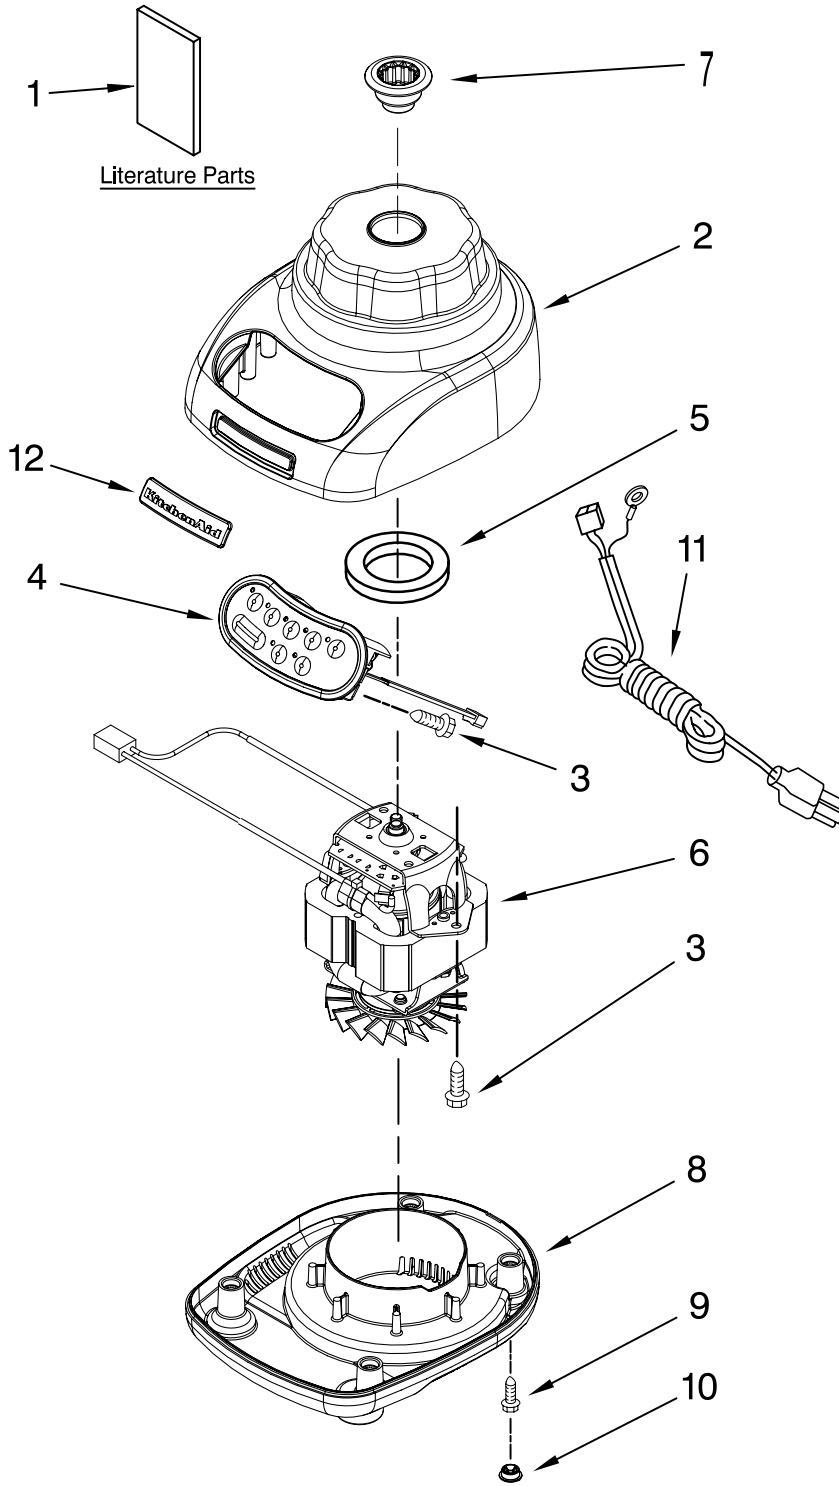

----- Manual continues below -----

PARTS LIST

for

KitchenAid®

5-SPEED BLENDER

48 OZ. GLASS JAR

MODELS:

KSB565WH0 (White)
KSB565OB0 (Onyx Black)
KSB565ER0 (Empire Red)
KSB565GC0 (Gloss Cinnamon)
KSB565SM0 (Silver Metallic)
KSB565BU0 (Cobalt Blue)
KSB565AC0 (Almond Creme)

FOR CUSTOMER SATISFACTION ALWAYS USE
FACTORY SPECIFICATION PARTS

KITCHENAID

ST. JOSEPH MICHIGAN 49085

UNIT PARTS

FOR VARIATIONS OF MODELS: KSB565__0

Illus. No.	Part No.	DESCRIPTION
1		Literature Parts
	W10299122	Use & Care Guide
	W10307218	Repair Parts List
2		Housing, Upper
	9708896	White
	9709226	Onyx Black
	9709259	Empire Red
	9709552	Gloss Cinnamon
	W10131077	Silver Metallic
	W10153368	Cobalt Blue
	W10153370	Almond Creme
3	W10068250	Screw
4		Control Assembly (Incl. Overlay)
	9708845	Silver
5	9709366	Seal, Motor
6	9708887	Motor, 120V, 5sp
7	W10279256	Coupling, Drive
8		Base
	9708890	White
	9708937	Onyx Black
	9709917	Empire Red
	9709553	Gloss Cinnamon
	W10153582	Cobalt Blue
	W10153630	Almond Creme
9	W10001200	Screw
10		Foot, Rubber
	9708913	White
	9708927	Grey
11		Power Cord
	9708917	White
	9708928	Black
12	W10161493	Nameplate

FOR ORDERING INFORMATION REFER TO PARTS PRICE LIST

ATTACHMENT PARTS

FOR VARIATIONS OF MODELS: KSB565__0

Illus. No.	Part No.	DESCRIPTION
1		Lid Assembly (Includes Cap)
	W10183714	Charcoal
	9709363	Onyx Black
2		Jar Assembly
	W10279528	White
	W10279534	Onyx Black
	W10279533	Empire Red
	W10279538	Cobalt Blue
	W10279537	Almond Creme
3	W10221782	Jar, Glass
4	W10292571	Gasket, Jar
5		Collar, w/Blades
	W10279516	White
	W10279518	Onyx Black
	W10279517	Empire Red
	W10279522	Cobalt Blue
	W10279521	Almond Creme