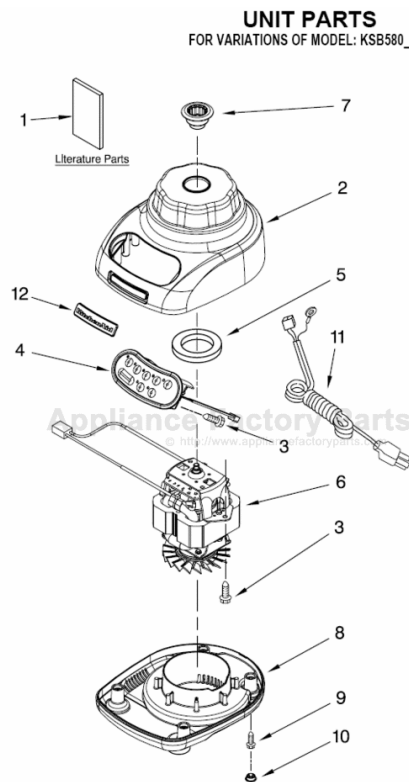

This Owner's Manual is provided and hosted by Appliance Factory Parts.

KITCHENAID KSB580CR0 Owner's Manual

[Shop genuine replacement parts for KITCHENAID
KSB580CR0](#)

[Find Your KITCHENAID Small Appliance Parts - Select From 538 Models](#)

----- Manual continues below -----

PARTS LIST

for

KitchenAid®

**5-SPEED MIDLINE BLENDER
56 OZ. PLASTIC JAR**

MODELS:

**KSB580NK0 (Nickel)
KSB580CR0 (Chrome)**

FOR CUSTOMER SATISFACTION ALWAYS USE
FACTORY SPECIFICATION PARTS

ATTACHMENT PARTS

FOR VARIATIONS OF MODEL: KSB580_0

Illus. No.	Part No.	DESCRIPTION
1		Lid Assembly (Includes Cap)
	9709363	Onyx Black
2	9708904	Jar Assembly (Incl Blade Assy)

FOR ORDERING INFORMATION REFER TO PARTS PRICE LIST