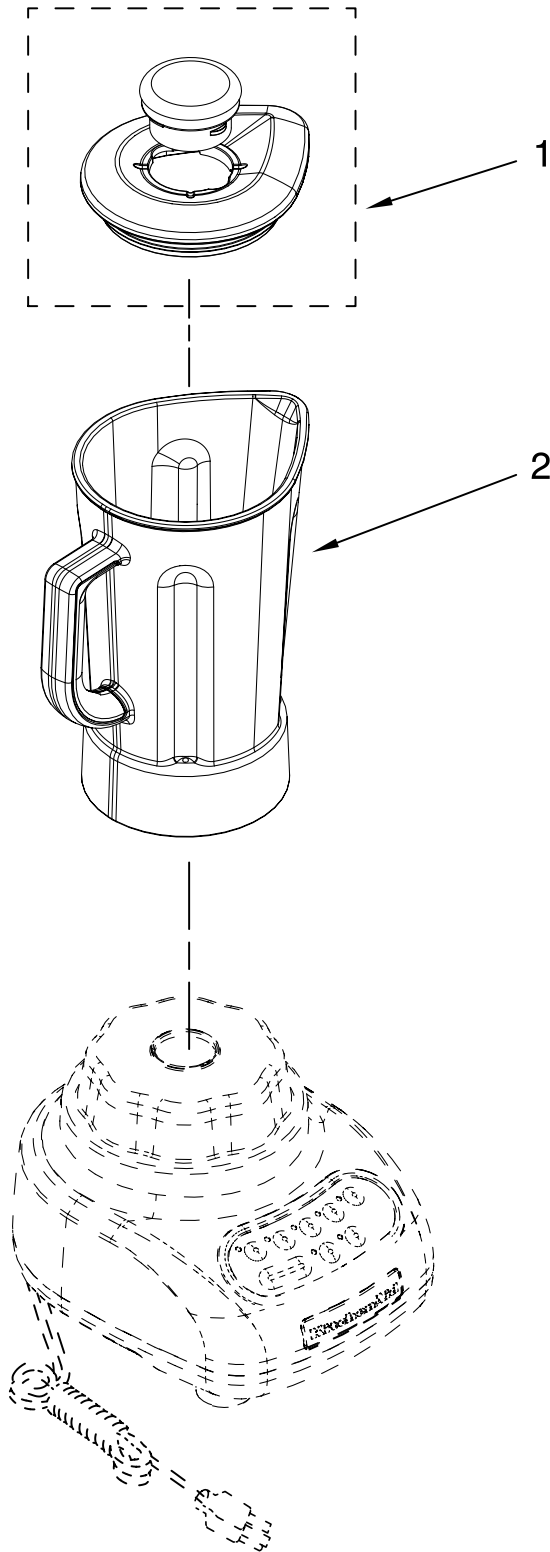

This Owner's Manual is provided and hosted by Appliance Factory Parts.

KITCHENAID KSB580CR0 Owner's Manual

[Shop genuine replacement parts for KITCHENAID
KSB580CR0](#)

[Find Your KITCHENAID Small Appliance Parts - Select From 538 Models](#)

----- Manual continues below -----

PARTS LIST

for

KitchenAid®

**5-SPEED MIDLINE BLENDER
56 OZ. PLASTIC JAR**

MODELS:

**KSB580NK0 (Nickel)
KSB580CR0 (Chrome)**

FOR CUSTOMER SATISFACTION ALWAYS USE
FACTORY SPECIFICATION PARTS

ATTACHMENT PARTS

FOR VARIATIONS OF MODEL: KSB580_0

Illus. No.	Part No.	DESCRIPTION
1		Lid Assembly (Includes Cap)
	9709363	Onyx Black
2	9708904	Jar Assembly (Incl Blade Assy)

FOR ORDERING INFORMATION REFER TO PARTS PRICE LIST