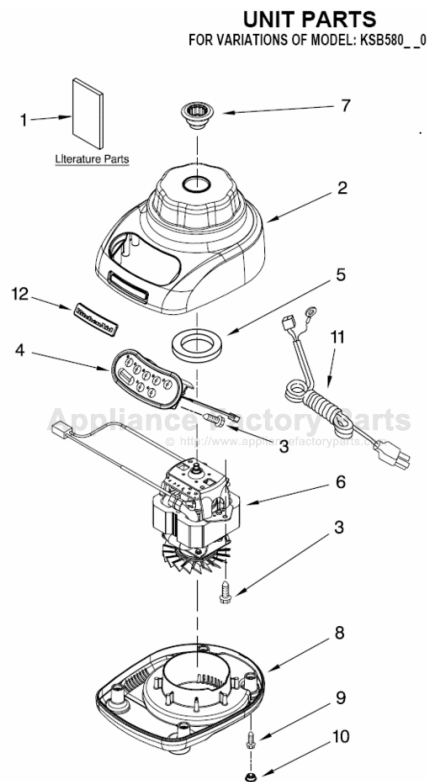

# KITCHENAID KSB580NK0 Owner's Manual

[Shop genuine replacement parts for KITCHENAID  
KSB580NK0](#)

[Find Your KITCHENAID Small Appliance Parts - Select From 538 Models](#)

----- Manual continues below -----

PARTS LIST

for

**KitchenAid®**

**5-SPEED MIDLINE BLENDER  
56 OZ. PLASTIC JAR**

**MODELS:**

**KSB580NK0 (Nickel)  
KSB580CR0 (Chrome)**

FOR CUSTOMER SATISFACTION ALWAYS USE  
FACTORY SPECIFICATION PARTS

# UNIT PARTS

FOR VARIATIONS OF MODEL: KSB580\_\_0

Illus. No.	Part No.	DESCRIPTION
1	9709225	Literature Parts Use & Care Guide
	8212257	Repair Parts List
2	9709257	Nickel Housing, Upper
	9709500	Chrome
3	303921	Screw
4	9709339	Control Assembly (Incl. Overlay)
5	9709366	Seal, Motor
6	9708887	Motor, 120V, 5sp
7	9708914	Coupling, Drive
8	9708937	Black Base
9	8533931	Screw
10	9708927	Foot, Rubber
11	9708928	Black Power Cord
12	9708916	Black Nameplate

# ATTACHMENT PARTS

FOR VARIATIONS OF MODEL: KSB580\_0

Illus. No.	Part No.	DESCRIPTION
1		Lid Assembly (Includes Cap)
	9709363	Onyx Black
2	9708904	Jar Assembly (Incl Blade Assy)

FOR ORDERING INFORMATION REFER TO PARTS PRICE LIST