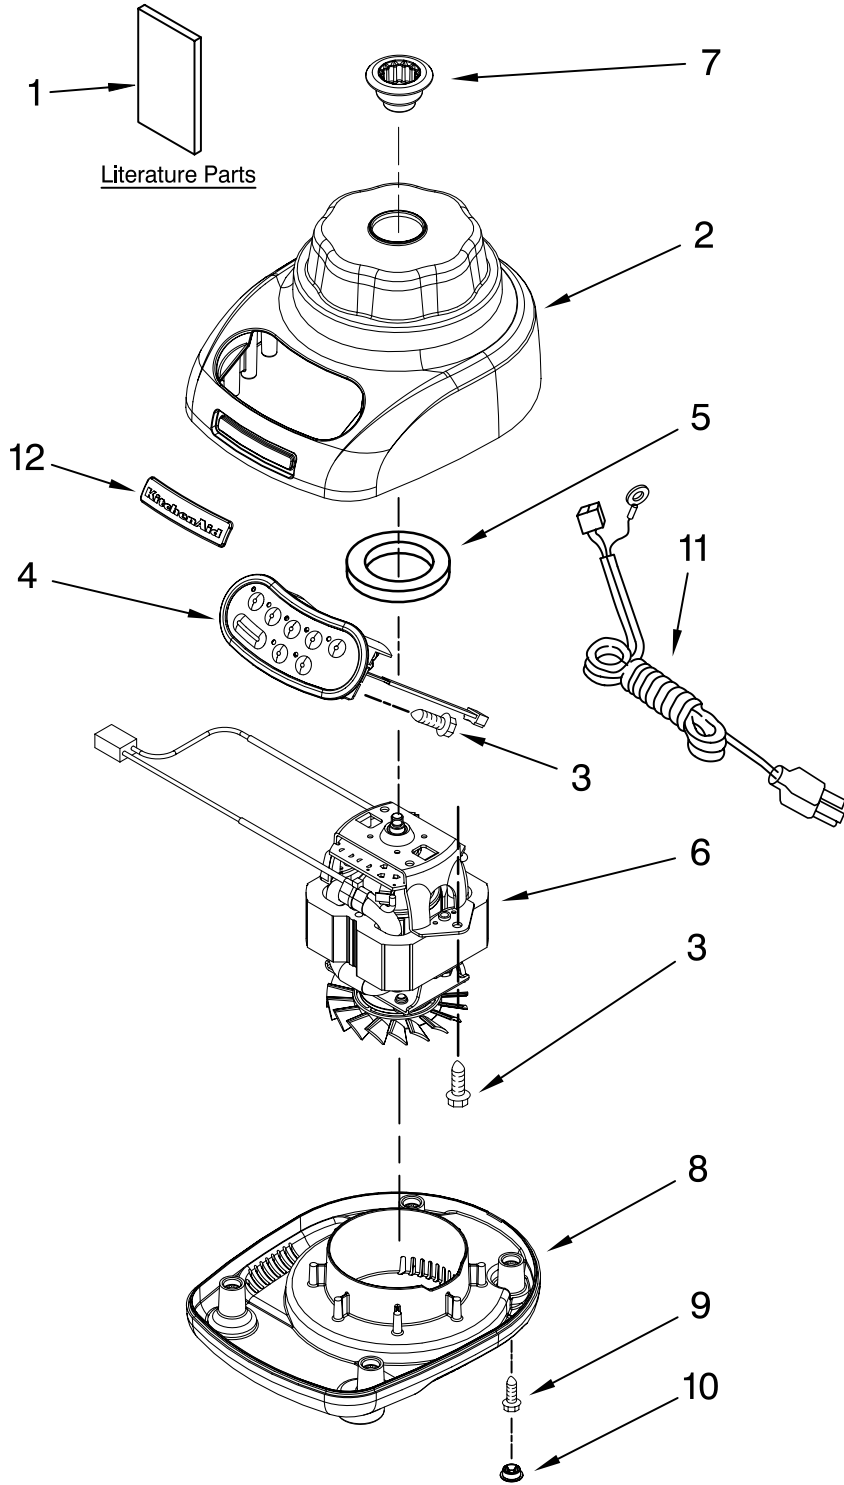

PARTS LIST

for

KitchenAid®

5-SPEED MIDLINE BLENDER 56 OZ. PLASTIC JAR

MODELS:

**KSB580NK0 (Nickel)
KSB580CR0 (Chrome)**

**FOR CUSTOMER SATISFACTION ALWAYS USE
FACTORY SPECIFICATION PARTS**

UNIT PARTS

FOR VARIATIONS OF MODEL: KSB580__0

Illus. No.	Part No.	DESCRIPTION
1		Literature Parts
	9709225	Use & Care Guide
	8212257	Repair Parts List
2		Housing, Upper
	9709257	Nickel
	9709500	Chrome
3	303921	Screw
4	9709339	Control Assembly (Incl. Overlay)
5	9709366	Seal, Motor
6	9708887	Motor, 120V, 5sp
7	9708914	Coupling, Drive
8		Base
	9708937	Black
9	8533931	Screw
10	9708927	Foot, Rubber
11		Power Cord
	9708928	Black
12	9708916	Nameplate

FOR ORDERING INFORMATION REFER TO PARTS PRICE LIST

ATTACHMENT PARTS

FOR VARIATIONS OF MODEL: KSB580__0

Illus. No.	Part No.	DESCRIPTION
1		Lid Assembly (Includes Cap)
	9709363	Onyx Black
2	9708904	Jar Assembly (Incl Blade Assy)