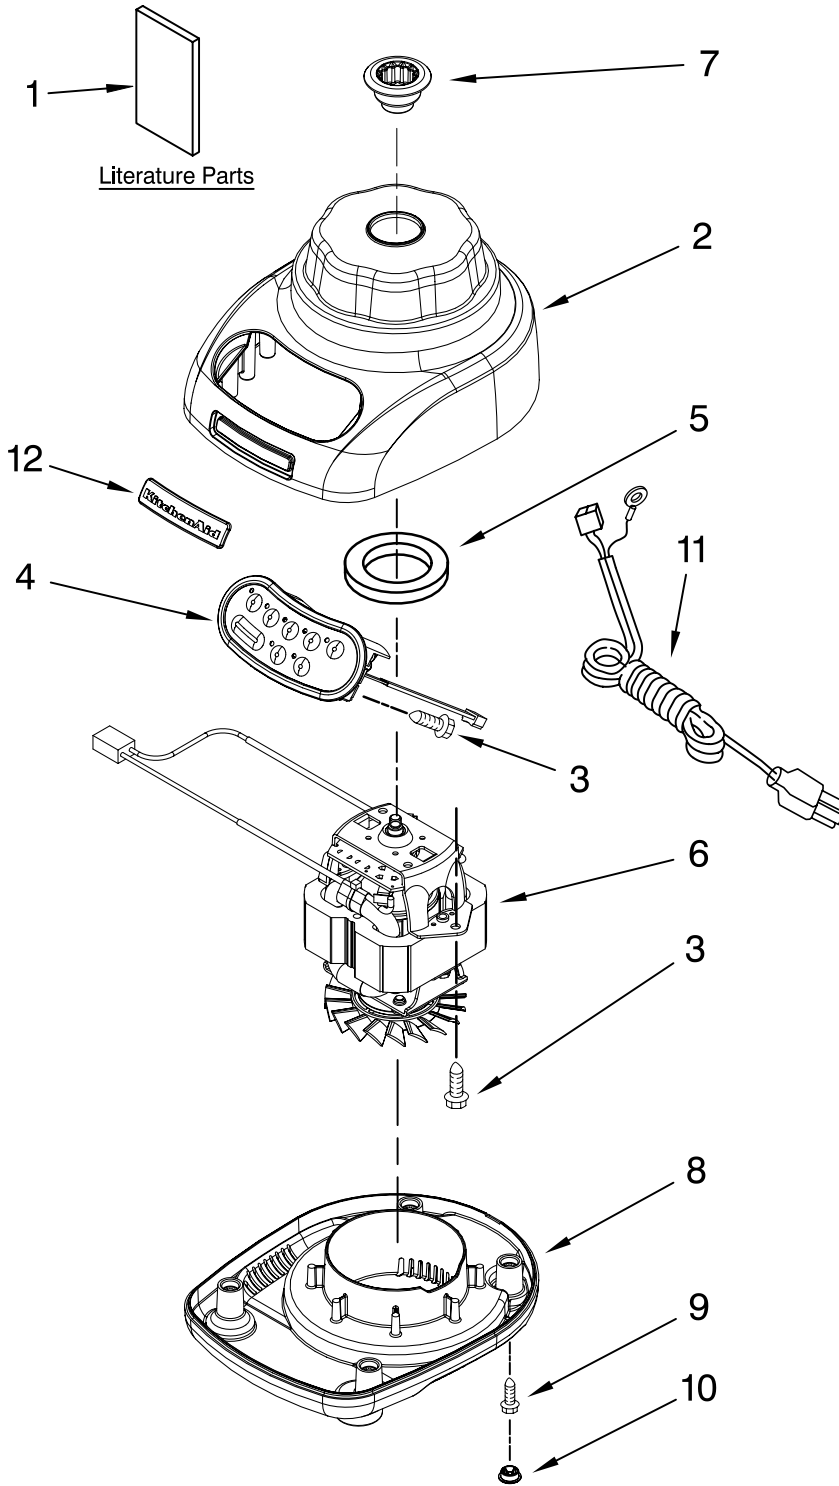

PARTS LIST

for

**KitchenAid®**

**5-SPEED MIDLINE BLENDER  
56 OZ. PLASTIC JAR**

**MODELS:**

**KSB580NK0 (Nickel)  
KSB580CR0 (Chrome)**

FOR CUSTOMER SATISFACTION ALWAYS USE  
FACTORY SPECIFICATION PARTS

# UNIT PARTS

FOR VARIATIONS OF MODEL: KSB580\_\_0

Illus. No.	Part No.	DESCRIPTION
1	9709225	Literature Parts Use & Care Guide
	8212257	Repair Parts List
2	9709257	Nickel Housing, Upper
	9709500	Chrome
3	303921	Screw
4	9709339	Control Assembly (Incl. Overlay)
5	9709366	Seal, Motor
6	9708887	Motor, 120V, 5sp
7	9708914	Coupling, Drive
8	9708937	Black Base
9	8533931	Screw
10	9708927	Foot, Rubber
11	9708928	Black Power Cord
12	9708916	Black Nameplate

# ATTACHMENT PARTS

FOR VARIATIONS OF MODEL: KSB580\_0

Illus. No.	Part No.	DESCRIPTION
1		Lid Assembly (Includes Cap)
	9709363	Onyx Black
2	9708904	Jar Assembly (Incl Blade Assy)

FOR ORDERING INFORMATION REFER TO PARTS PRICE LIST