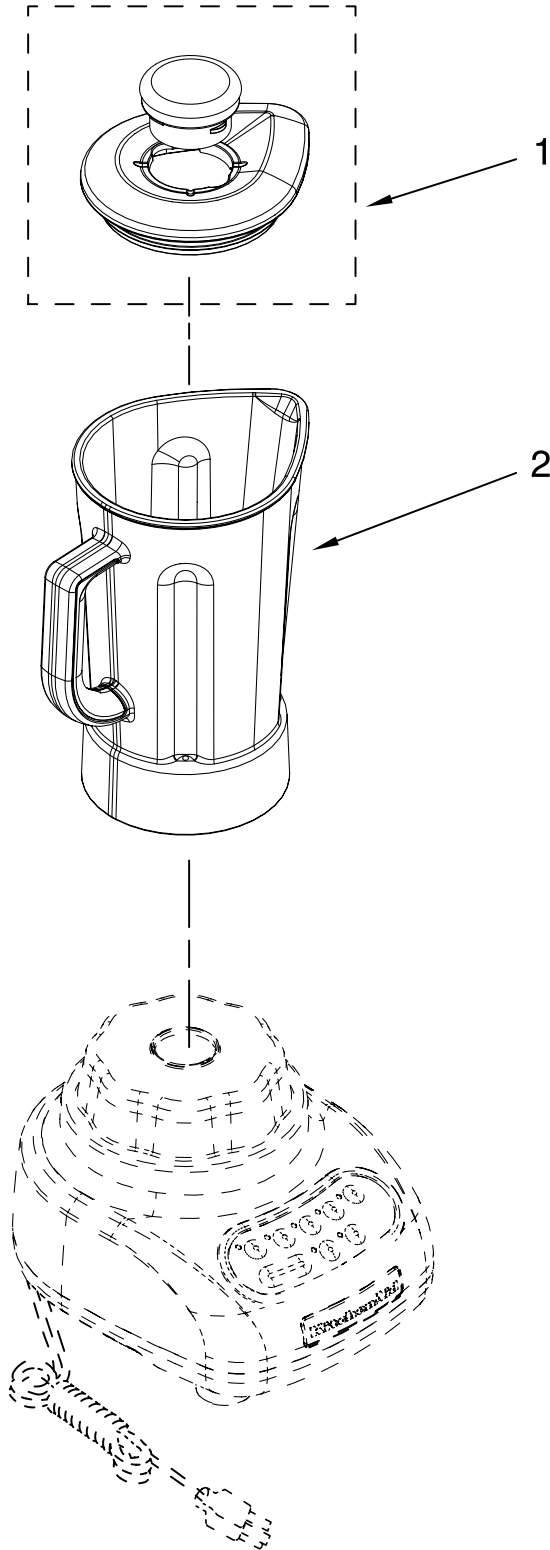

# KITCHENAID KSB580NK0 Owner's Manual

[Shop genuine replacement parts for KITCHENAID  
KSB580NK0](#)

[Find Your KITCHENAID Small Appliance Parts - Select From 538 Models](#)

----- Manual continues below -----

PARTS LIST

for

**KitchenAid®**

**5-SPEED MIDLINE BLENDER  
56 OZ. PLASTIC JAR**

**MODELS:**

**KSB580NK0 (Nickel)  
KSB580CR0 (Chrome)**

FOR CUSTOMER SATISFACTION ALWAYS USE  
FACTORY SPECIFICATION PARTS

# UNIT PARTS

FOR VARIATIONS OF MODEL: KSB580\_\_0

Illus. No.	Part No.	DESCRIPTION
1	9709225	Literature Parts Use & Care Guide
	8212257	Repair Parts List
2	9709257	Nickel Housing, Upper
	9709500	Chrome
3	303921	Screw
4	9709339	Control Assembly (Incl. Overlay)
5	9709366	Seal, Motor
6	9708887	Motor, 120V, 5sp
7	9708914	Coupling, Drive
8	9708937	Black Base
9	8533931	Screw
10	9708927	Foot, Rubber
11	9708928	Black Power Cord
12	9708916	Black Nameplate

# ATTACHMENT PARTS

FOR VARIATIONS OF MODEL: KSB580\_0

Illus. No.	Part No.	DESCRIPTION
1		Lid Assembly (Includes Cap)
	9709363	Onyx Black
2	9708904	Jar Assembly (Incl Blade Assy)

FOR ORDERING INFORMATION REFER TO PARTS PRICE LIST