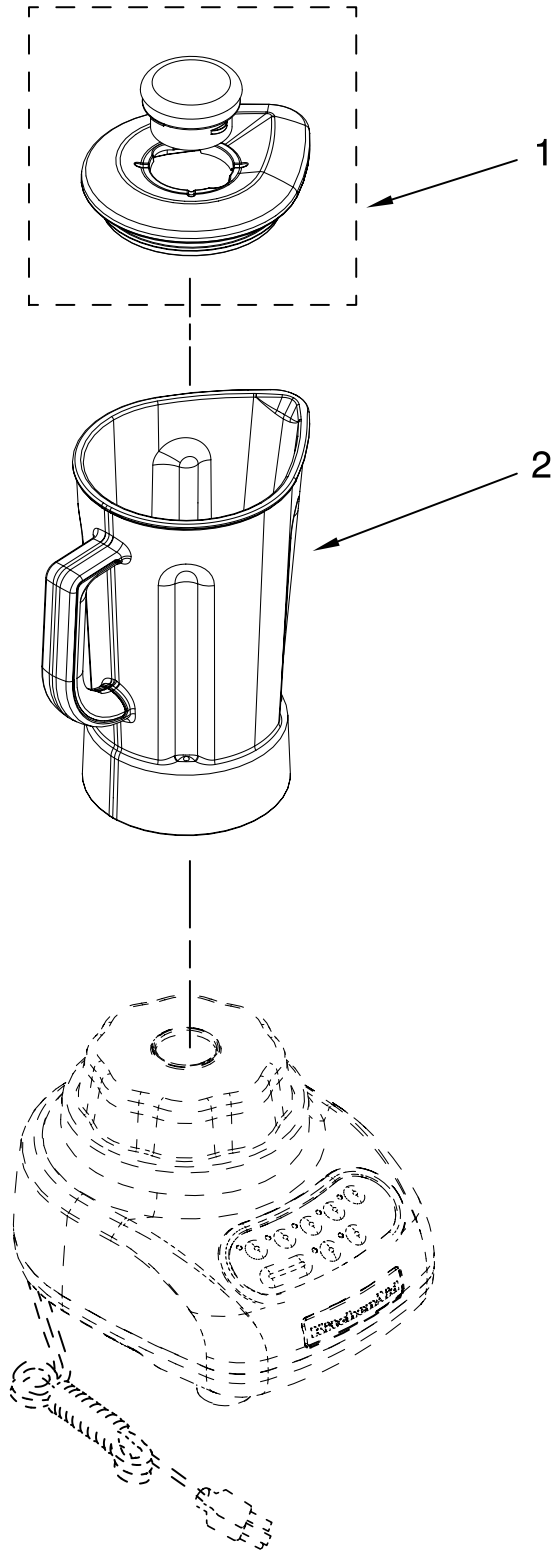

PARTS LIST

for

KitchenAid®

5-SPEED MIDLINE BLENDER 56 OZ. PLASTIC JAR

MODELS:

**KSB580NK0 (Nickel)
KSB580CR0 (Chrome)**

**FOR CUSTOMER SATISFACTION ALWAYS USE
FACTORY SPECIFICATION PARTS**

UNIT PARTS

FOR VARIATIONS OF MODEL: KSB580__0

Illus. No.	Part No.	DESCRIPTION
1		Literature Parts
	9709225	Use & Care Guide
	8212257	Repair Parts List
2		Housing, Upper
	9709257	Nickel
	9709500	Chrome
3	303921	Screw
4	9709339	Control Assembly (Incl. Overlay)
5	9709366	Seal, Motor
6	9708887	Motor, 120V, 5sp
7	9708914	Coupling, Drive
8		Base
	9708937	Black
9	8533931	Screw
10	9708927	Foot, Rubber
11		Power Cord
	9708928	Black
12	9708916	Nameplate

FOR ORDERING INFORMATION REFER TO PARTS PRICE LIST

ATTACHMENT PARTS

FOR VARIATIONS OF MODEL: KSB580__0

Illus. No.	Part No.	DESCRIPTION
1		Lid Assembly (Includes Cap)
	9709363	Onyx Black
2	9708904	Jar Assembly (Incl Blade Assy)