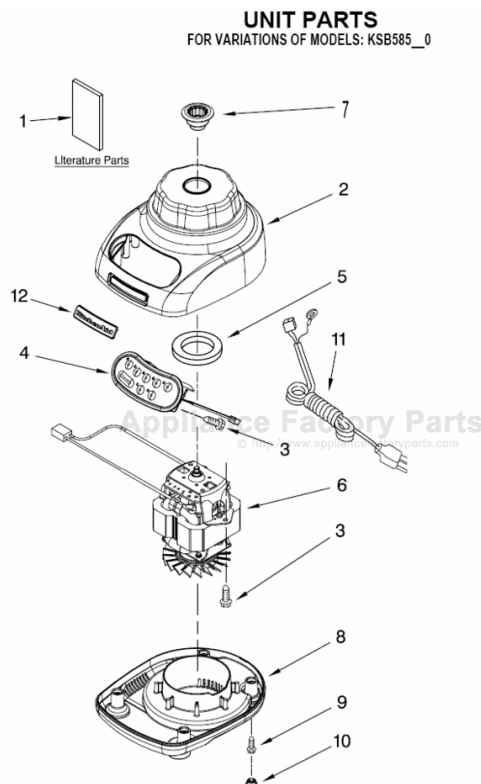

This Owner's Manual is provided and hosted by Appliance Factory Parts.

KITCHENAID KSB585CR0 Owner's Manual

[Shop genuine replacement parts for KITCHENAID
KSB585CR0](#)

[Find Your KITCHENAID Mixer Parts - Select From 532 Models](#)

----- Manual continues below -----

PARTS LIST

for

KitchenAid®

5-SPEED MIDLINE BLENDER

METALLIC SERIES – 48 OZ GLASS JAR

MODELS:

KSB585NK0 (Brushed Nickel)

KSB585CR0 (Chrome)

FOR CUSTOMER SATISFACTION ALWAYS USE
FACTORY SPECIFICATION PARTS

KITCHENAID

ST. JOSEPH MICHIGAN 49085

UNIT PARTS

FOR VARIATIONS OF MODELS: KSB585__0

| Illus. No. | Part No. | DESCRIPTION |
|------------|-----------|----------------------------------|
| 1 | | Literature Parts |
| | W10299122 | Use & Care Guide |
| | W10307219 | Repair Parts List |
| 2 | | Housing, Upper |
| | 9709257 | Brushed Nickel |
| | 9709500 | Chrome |
| 3 | W10068250 | Screw |
| 4 | | Control Assembly (Incl. Overlay) |
| | 9709339 | Black |
| 5 | 9709366 | Seal, Motor |
| 6 | 9708887 | Motor, 120V, 5sp |
| 7 | W10279256 | Coupling, Drive |
| 8 | | Base |
| | 9708937 | Onyx Black |
| 9 | W10001200 | Screw |
| 10 | | Foot, Rubber |
| | 9708927 | Grey |
| 11 | | Power Cord |
| | 9708928 | Black |
| 12 | W10161493 | Nameplate |

FOR ORDERING INFORMATION REFER TO PARTS PRICE LIST

ATTACHMENT PARTS

FOR VARIATIONS OF MODELS: KSB585__0

| Illus. No. | Part No. | DESCRIPTION |
|------------|-----------|-----------------------------|
| 1 | | Lid Assembly (Includes Cap) |
| | 9709363 | Onyx Black |
| 2 | W10279534 | Onyx Black Jar Assembly |
| 3 | W10221782 | Jar, Glass |
| 4 | W10292571 | Gasket, Jar |
| 5 | | Collar, w/Blades |
| | W10279518 | Onyx Black |