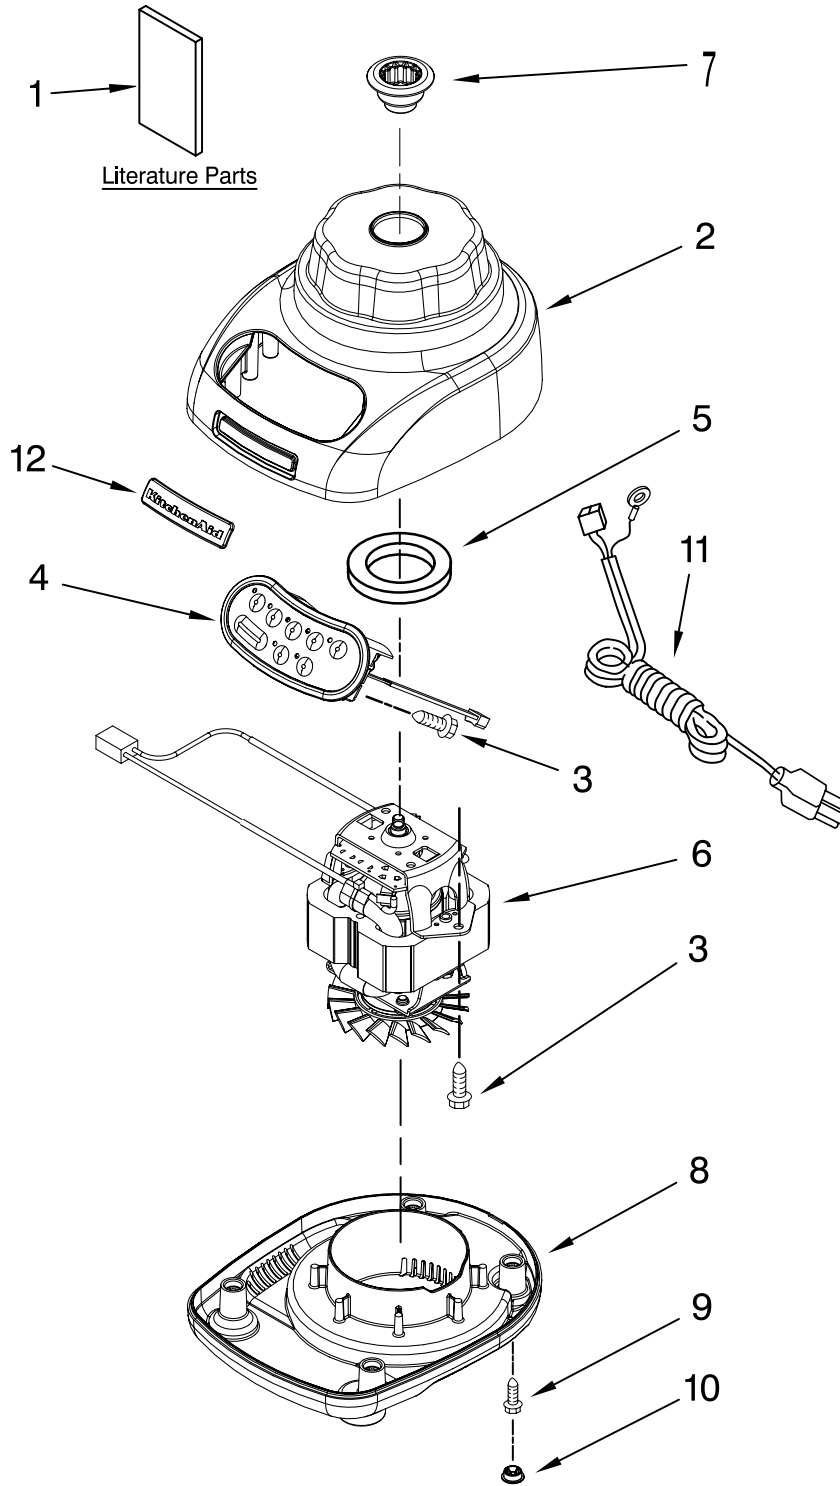

----- Manual continues below -----

PARTS LIST

for

KitchenAid®

5-SPEED MIDLINE BLENDER

METALLIC SERIES – 48 OZ GLASS JAR

MODELS:

KSB585NK0 (Brushed Nickel)

KSB585CR0 (Chrome)

FOR CUSTOMER SATISFACTION ALWAYS USE
FACTORY SPECIFICATION PARTS

KITCHENAID

ST. JOSEPH MICHIGAN 49085

UNIT PARTS

FOR VARIATIONS OF MODELS: KSB585__0

| Illus. No. | Part No. | DESCRIPTION |
|------------|-----------|----------------------------------|
| 1 | | Literature Parts |
| | W10299122 | Use & Care Guide |
| | W10307219 | Repair Parts List |
| 2 | | Housing, Upper |
| | 9709257 | Brushed Nickel |
| | 9709500 | Chrome |
| 3 | W10068250 | Screw |
| 4 | | Control Assembly (Incl. Overlay) |
| | 9709339 | Black |
| 5 | 9709366 | Seal, Motor |
| 6 | 9708887 | Motor, 120V, 5sp |
| 7 | W10279256 | Coupling, Drive |
| 8 | | Base |
| | 9708937 | Onyx Black |
| 9 | W10001200 | Screw |
| 10 | | Foot, Rubber |
| | 9708927 | Grey |
| 11 | | Power Cord |
| | 9708928 | Black |
| 12 | W10161493 | Nameplate |

FOR ORDERING INFORMATION REFER TO PARTS PRICE LIST

ATTACHMENT PARTS

FOR VARIATIONS OF MODELS: KSB585__0

| Illus. No. | Part No. | DESCRIPTION |
|------------|-----------|-----------------------------|
| 1 | | Lid Assembly (Includes Cap) |
| | 9709363 | Onyx Black |
| 2 | W10279534 | Onyx Black Jar Assembly |
| 3 | W10221782 | Jar, Glass |
| 4 | W10292571 | Gasket, Jar |
| 5 | | Collar, w/Blades |
| | W10279518 | Onyx Black |