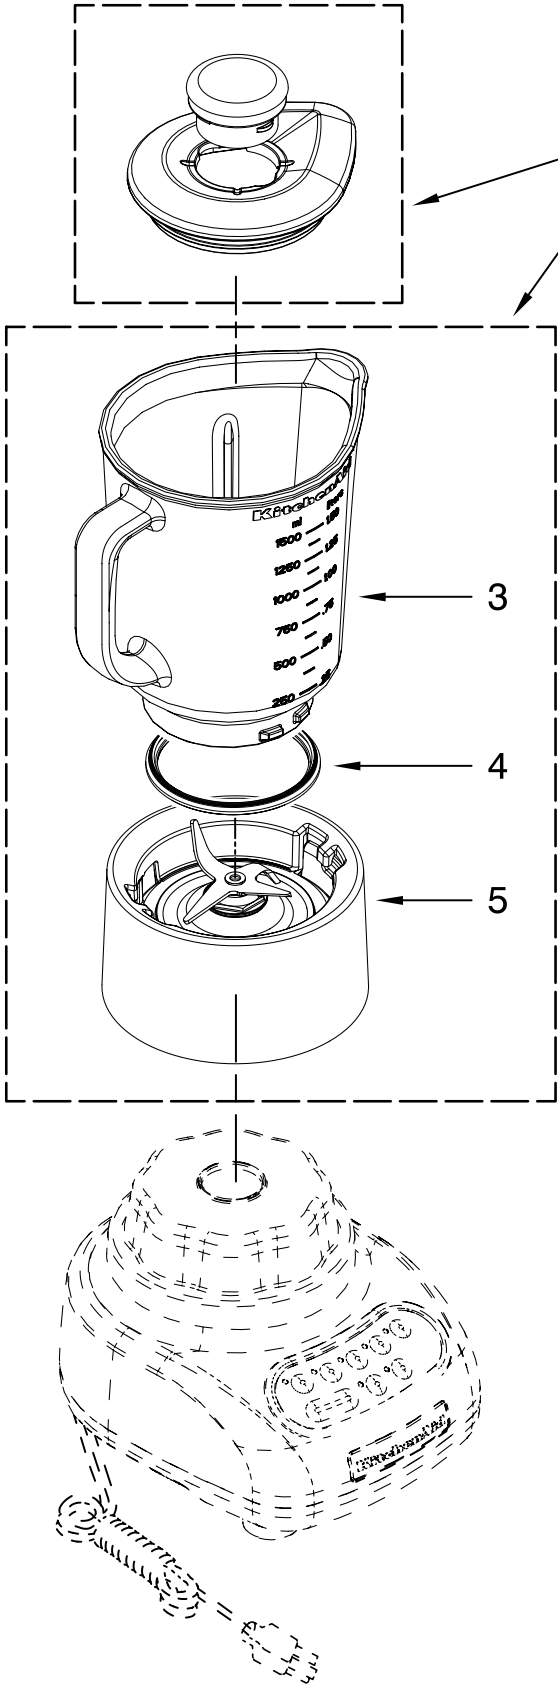

PARTS LIST

for

KitchenAid®

5-SPEED MIDLINE BLENDER

METALLIC SERIES – 48 OZ GLASS JAR

MODELS:

**KSB585NK0 (Brushed Nickel)
KSB585CR0 (Chrome)**

FOR CUSTOMER SATISFACTION ALWAYS USE
FACTORY SPECIFICATION PARTS

KITCHENAID

ST. JOSEPH MICHIGAN 49085

UNIT PARTS

FOR VARIATIONS OF MODELS: KSB585__0

Illus. No.	Part No.	DESCRIPTION
1		Literature Parts
	W10299122	Use & Care Guide
	W10307219	Repair Parts List
2		Housing, Upper
	9709257	Brushed Nickel
	9709500	Chrome
3	W10068250	Screw
4		Control Assembly (Incl. Overlay)
	9709339	Black
5	9709366	Seal, Motor
6	9708887	Motor, 120V, 5sp
7	W10279256	Coupling, Drive
8		Base
	9708937	Onyx Black
9	W10001200	Screw
10		Foot, Rubber
	9708927	Grey
11		Power Cord
	9708928	Black
12	W10161493	Nameplate

FOR ORDERING INFORMATION REFER TO PARTS PRICE LIST

ATTACHMENT PARTS

FOR VARIATIONS OF MODELS: KSB585__0

Illus. No.	Part No.	DESCRIPTION
1		Lid Assembly (Includes Cap)
	9709363	Onyx Black
2		Jar Assembly
	W10279534	Onyx Black
3	W10221782	Jar, Glass
4	W10292571	Gasket, Jar
5		Collar, w/Blades
	W10279518	Onyx Black