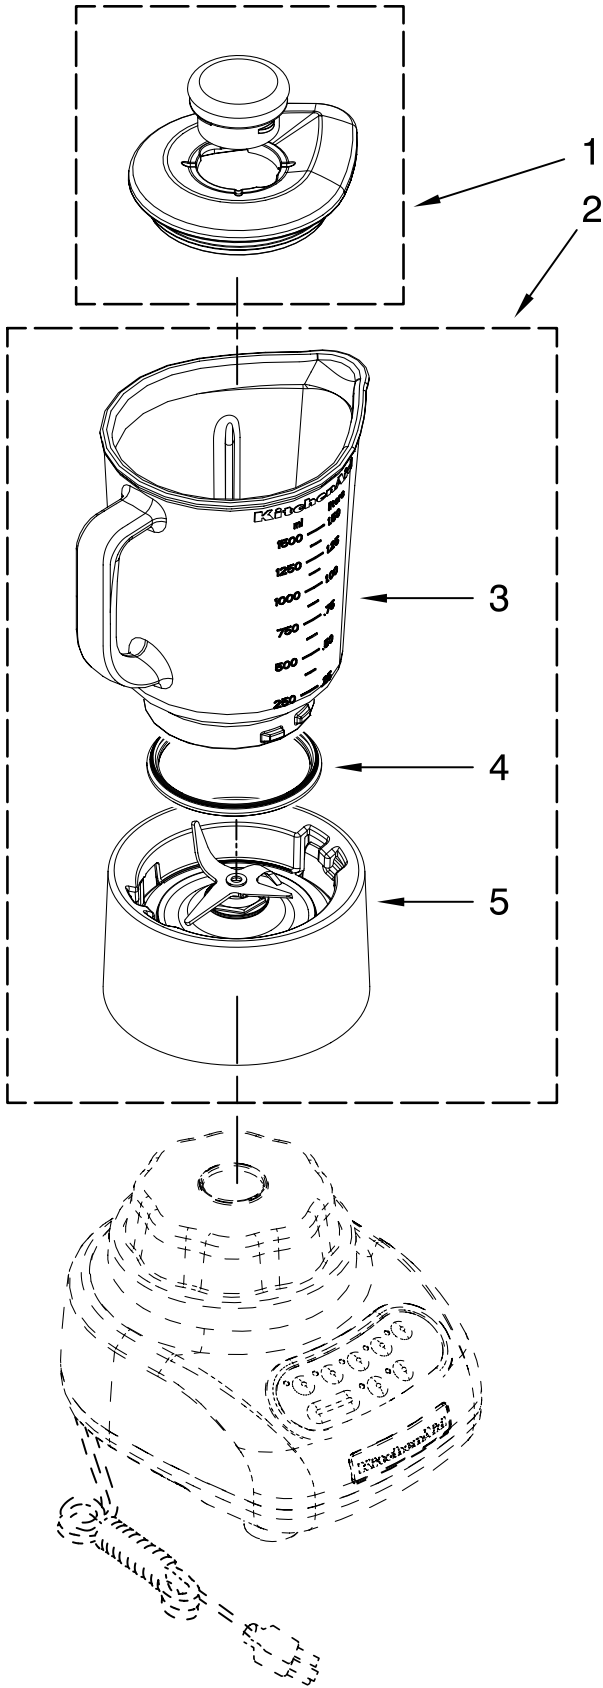

This Owner's Manual is provided and hosted by Appliance Factory Parts.

KITCHENAID KSB585CR0 Owner's Manual

[Shop genuine replacement parts for KITCHENAID
KSB585CR0](#)

[Find Your KITCHENAID Mixer Parts - Select From 532 Models](#)

----- Manual continues below -----

PARTS LIST

for

KitchenAid®

5-SPEED MIDLINE BLENDER

METALLIC SERIES – 48 OZ GLASS JAR

MODELS:

KSB585NK0 (Brushed Nickel)

KSB585CR0 (Chrome)

FOR CUSTOMER SATISFACTION ALWAYS USE
FACTORY SPECIFICATION PARTS

KITCHENAID

ST. JOSEPH MICHIGAN 49085

UNIT PARTS

FOR VARIATIONS OF MODELS: KSB585__0

| Illus. No. | Part No. | DESCRIPTION |
|------------|-----------|----------------------------------|
| 1 | | Literature Parts |
| | W10299122 | Use & Care Guide |
| | W10307219 | Repair Parts List |
| 2 | | Housing, Upper |
| | 9709257 | Brushed Nickel |
| | 9709500 | Chrome |
| 3 | W10068250 | Screw |
| 4 | | Control Assembly (Incl. Overlay) |
| | 9709339 | Black |
| 5 | 9709366 | Seal, Motor |
| 6 | 9708887 | Motor, 120V, 5sp |
| 7 | W10279256 | Coupling, Drive |
| 8 | | Base |
| | 9708937 | Onyx Black |
| 9 | W10001200 | Screw |
| 10 | | Foot, Rubber |
| | 9708927 | Grey |
| 11 | | Power Cord |
| | 9708928 | Black |
| 12 | W10161493 | Nameplate |

FOR ORDERING INFORMATION REFER TO PARTS PRICE LIST

ATTACHMENT PARTS

FOR VARIATIONS OF MODELS: KSB585__0

| Illus. No. | Part No. | DESCRIPTION |
|------------|-----------|-----------------------------|
| 1 | | Lid Assembly (Includes Cap) |
| | 9709363 | Onyx Black |
| 2 | W10279534 | Onyx Black Jar Assembly |
| 3 | W10221782 | Jar, Glass |
| 4 | W10292571 | Gasket, Jar |
| 5 | | Collar, w/Blades |
| | W10279518 | Onyx Black |