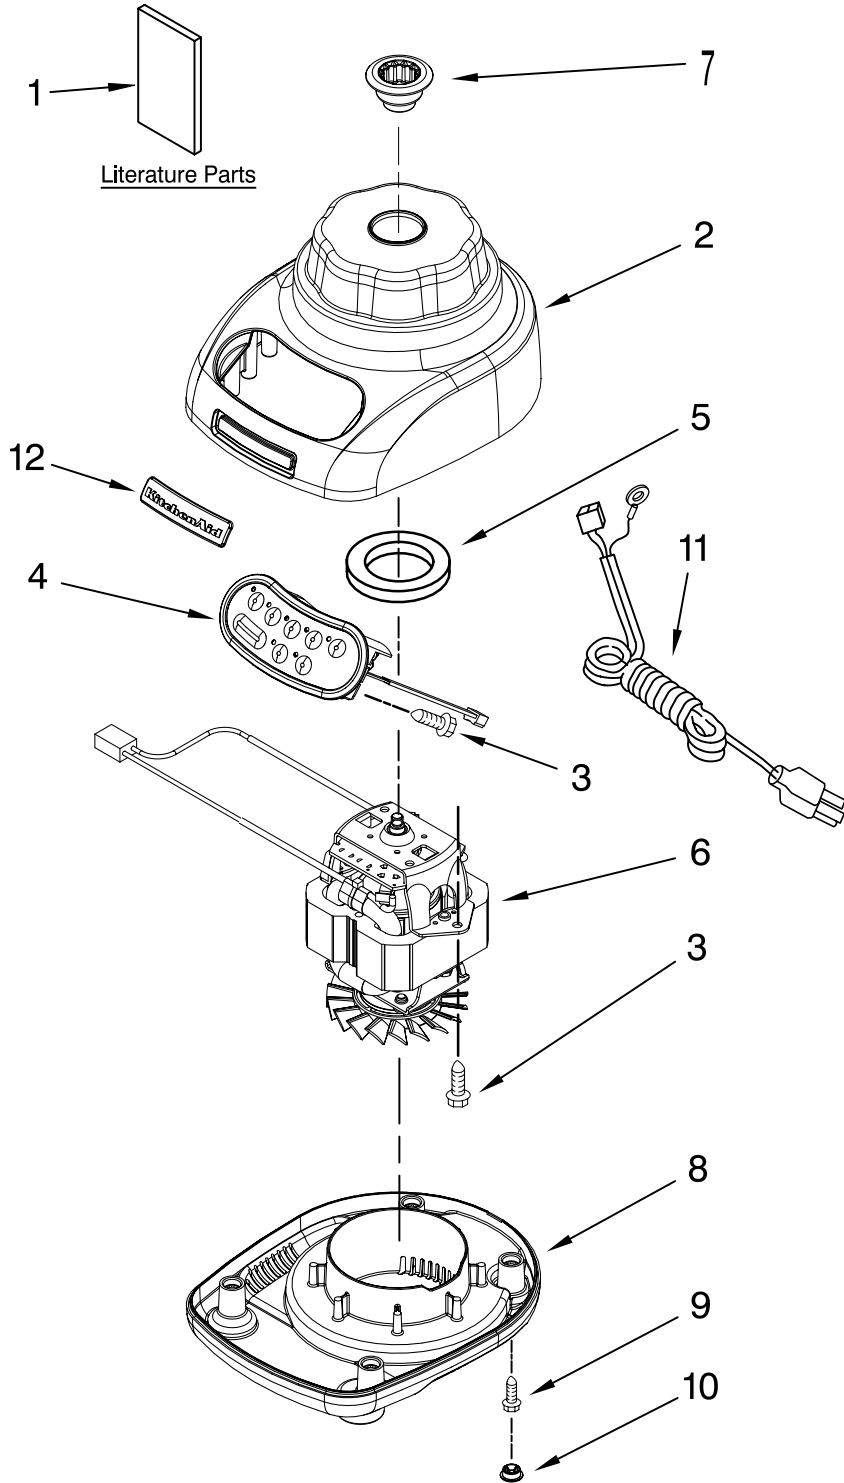

PARTS LIST

for

KitchenAid®

5-SPEED MIDLINE BLENDER

METALLIC SERIES – 48 OZ GLASS JAR

MODELS:

**KSB585NK0 (Brushed Nickel)
KSB585CR0 (Chrome)**

FOR CUSTOMER SATISFACTION ALWAYS USE
FACTORY SPECIFICATION PARTS

KITCHENAID

ST. JOSEPH MICHIGAN 49085

UNIT PARTS

FOR VARIATIONS OF MODELS: KSB585__0

Illus. No.	Part No.	DESCRIPTION
1		Literature Parts
	W10299122	Use & Care Guide
	W10307219	Repair Parts List
2		Housing, Upper
	9709257	Brushed Nickel
	9709500	Chrome
3	W10068250	Screw
4		Control Assembly (Incl. Overlay)
	9709339	Black
5	9709366	Seal, Motor
6	9708887	Motor, 120V, 5sp
7	W10279256	Coupling, Drive
8		Base
	9708937	Onyx Black
9	W10001200	Screw
10		Foot, Rubber
	9708927	Grey
11		Power Cord
	9708928	Black
12	W10161493	Nameplate

FOR ORDERING INFORMATION REFER TO PARTS PRICE LIST

ATTACHMENT PARTS

FOR VARIATIONS OF MODELS: KSB585__0

Illus. No.	Part No.	DESCRIPTION
1		Lid Assembly (Includes Cap)
	9709363	Onyx Black
2		Jar Assembly
	W10279534	Onyx Black
3	W10221782	Jar, Glass
4	W10292571	Gasket, Jar
5		Collar, w/Blades
	W10279518	Onyx Black