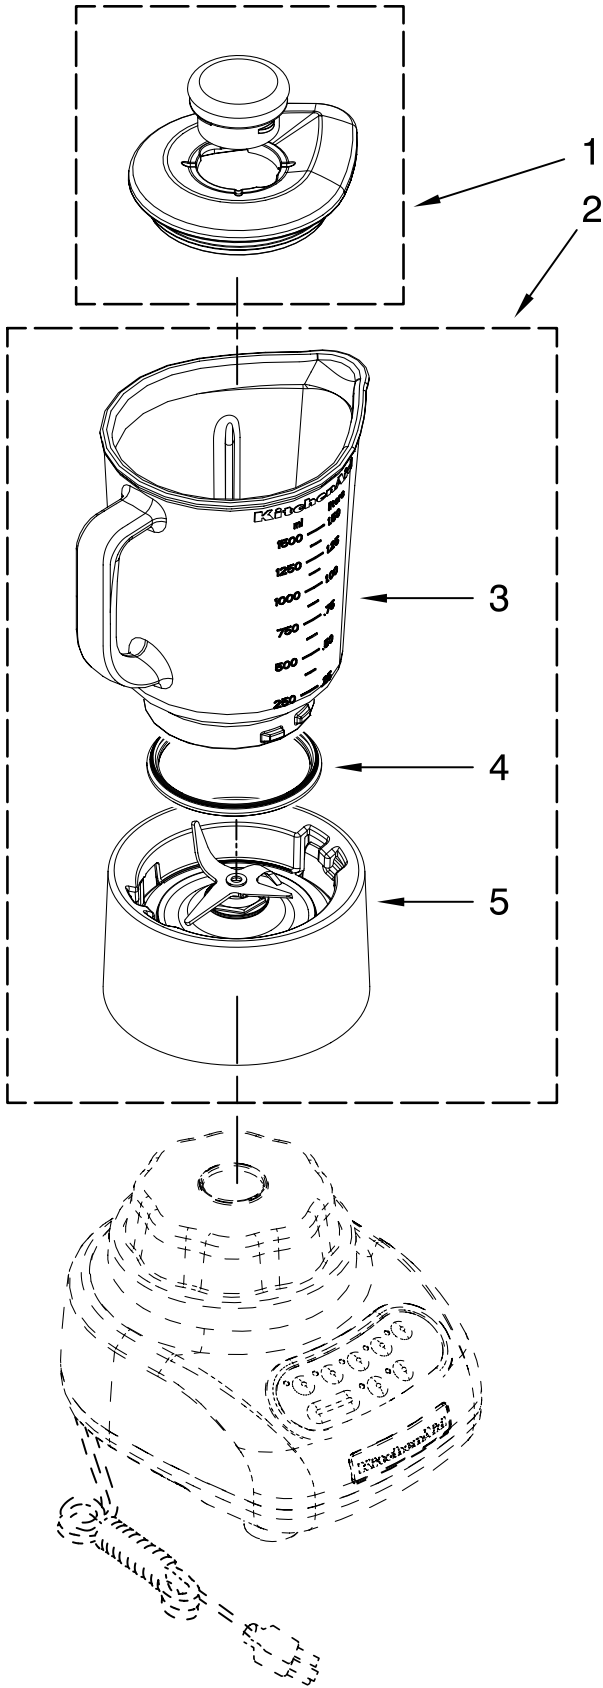

This Owner's Manual is provided and hosted by Appliance Factory Parts.

KITCHENAID KSB585NK0 Owner's Manual

[Shop genuine replacement parts for KITCHENAID
KSB585NK0](#)

[Find Your KITCHENAID Mixer Parts - Select From 532 Models](#)

----- Manual continues below -----

PARTS LIST

for

KitchenAid®

5-SPEED MIDLINE BLENDER

METALLIC SERIES – 48 OZ GLASS JAR

MODELS:

KSB585NK0 (Brushed Nickel)

KSB585CR0 (Chrome)

FOR CUSTOMER SATISFACTION ALWAYS USE
FACTORY SPECIFICATION PARTS

KITCHENAID

ST. JOSEPH MICHIGAN 49085

UNIT PARTS

FOR VARIATIONS OF MODELS: KSB585__0

Illus. No.	Part No.	DESCRIPTION
1		Literature Parts
	W10299122	Use & Care Guide
	W10307219	Repair Parts List
2		Housing, Upper
	9709257	Brushed Nickel
	9709500	Chrome
3	W10068250	Screw
4		Control Assembly (Incl. Overlay)
	9709339	Black
5	9709366	Seal, Motor
6	9708887	Motor, 120V, 5sp
7	W10279256	Coupling, Drive
8		Base
	9708937	Onyx Black
9	W10001200	Screw
10		Foot, Rubber
	9708927	Grey
11		Power Cord
	9708928	Black
12	W10161493	Nameplate

FOR ORDERING INFORMATION REFER TO PARTS PRICE LIST

ATTACHMENT PARTS

FOR VARIATIONS OF MODELS: KSB585__0

Illus. No.	Part No.	DESCRIPTION
1		Lid Assembly (Includes Cap)
	9709363	Onyx Black
2	W10279534	Onyx Black Jar Assembly
3	W10221782	Jar, Glass
4	W10292571	Gasket, Jar
5		Collar, w/Blades
	W10279518	Onyx Black