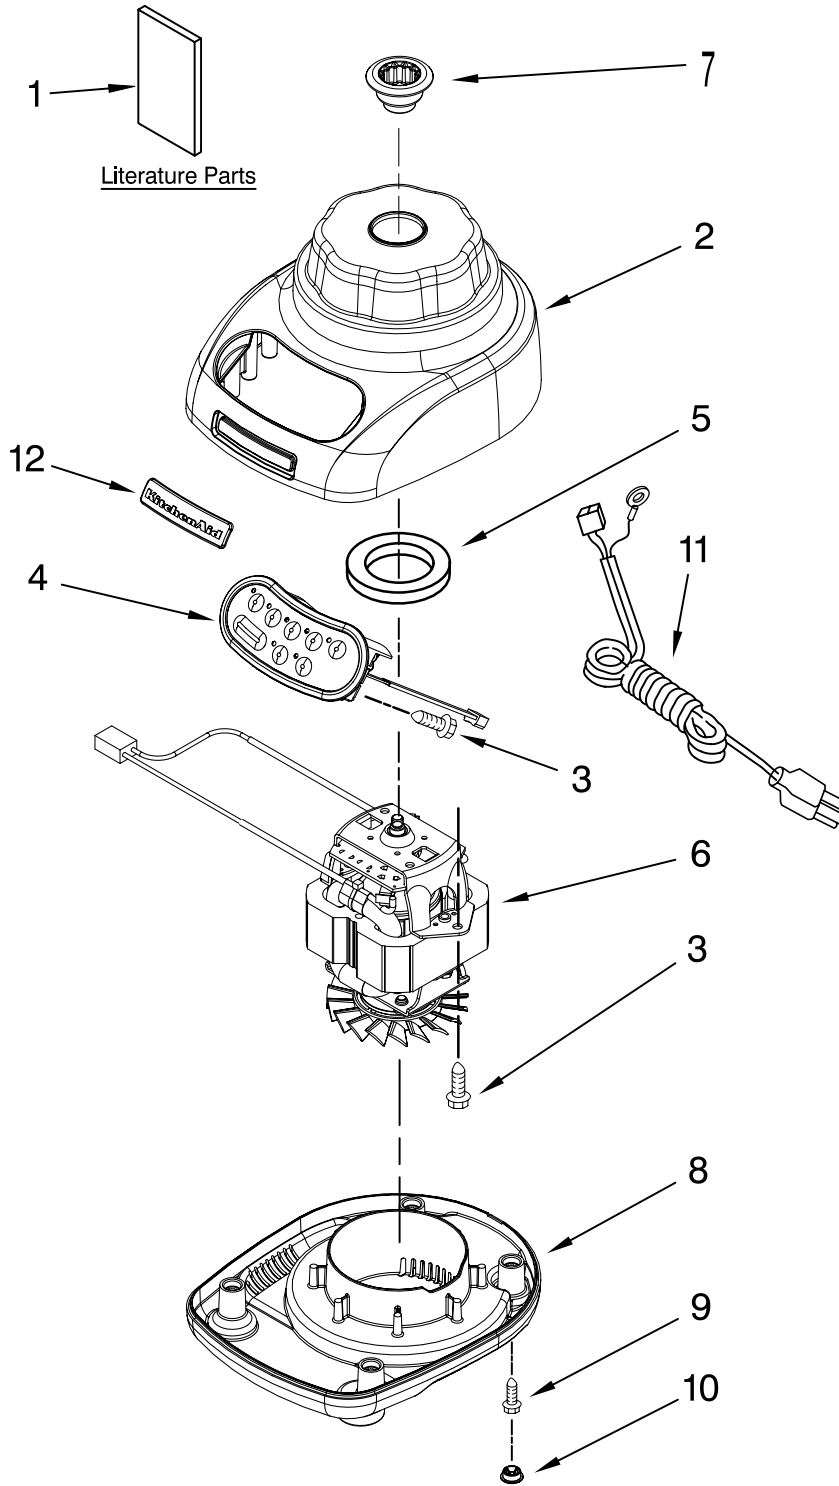

----- Manual continues below -----

PARTS LIST

for

KitchenAid®

5-SPEED MIDLINE BLENDER

METALLIC SERIES – 48 OZ GLASS JAR

MODELS:

KSB585NK0 (Brushed Nickel)

KSB585CR0 (Chrome)

FOR CUSTOMER SATISFACTION ALWAYS USE
FACTORY SPECIFICATION PARTS

KITCHENAID

ST. JOSEPH MICHIGAN 49085

UNIT PARTS

FOR VARIATIONS OF MODELS: KSB585__0

Illus. No.	Part No.	DESCRIPTION
1		Literature Parts
	W10299122	Use & Care Guide
	W10307219	Repair Parts List
2		Housing, Upper
	9709257	Brushed Nickel
	9709500	Chrome
3	W10068250	Screw
4		Control Assembly (Incl. Overlay)
	9709339	Black
5	9709366	Seal, Motor
6	9708887	Motor, 120V, 5sp
7	W10279256	Coupling, Drive
8		Base
	9708937	Onyx Black
9	W10001200	Screw
10		Foot, Rubber
	9708927	Grey
11		Power Cord
	9708928	Black
12	W10161493	Nameplate

FOR ORDERING INFORMATION REFER TO PARTS PRICE LIST

ATTACHMENT PARTS

FOR VARIATIONS OF MODELS: KSB585__0

Illus. No.	Part No.	DESCRIPTION
1		Lid Assembly (Includes Cap)
	9709363	Onyx Black
2	W10279534	Onyx Black Jar Assembly
3	W10221782	Jar, Glass
4	W10292571	Gasket, Jar
5		Collar, w/Blades
	W10279518	Onyx Black