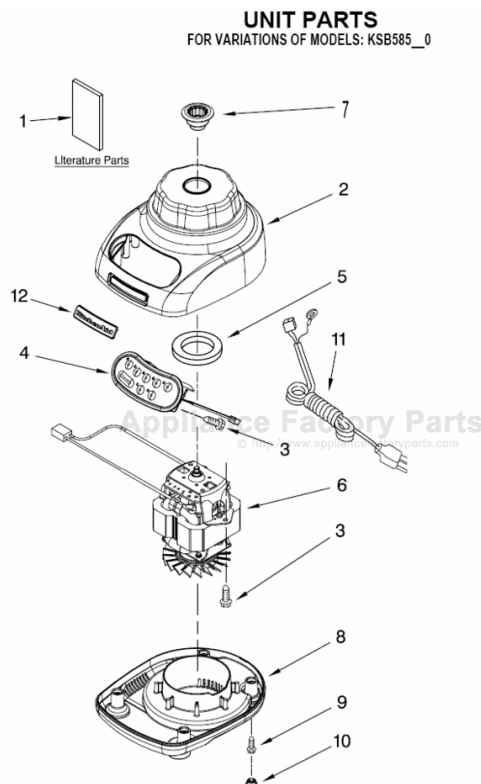

This Owner's Manual is provided and hosted by Appliance Factory Parts.

KITCHENAID KSB585NK0 Owner's Manual

[Shop genuine replacement parts for KITCHENAID
KSB585NK0](#)

[Find Your KITCHENAID Mixer Parts - Select From 532 Models](#)

----- Manual continues below -----

PARTS LIST

for

KitchenAid®

5-SPEED MIDLINE BLENDER

METALLIC SERIES – 48 OZ GLASS JAR

MODELS:

KSB585NK0 (Brushed Nickel)

KSB585CR0 (Chrome)

FOR CUSTOMER SATISFACTION ALWAYS USE
FACTORY SPECIFICATION PARTS

KITCHENAID

ST. JOSEPH MICHIGAN 49085

UNIT PARTS

FOR VARIATIONS OF MODELS: KSB585__0

Illus. No.	Part No.	DESCRIPTION
1		Literature Parts
	W10299122	Use & Care Guide
	W10307219	Repair Parts List
2		Housing, Upper
	9709257	Brushed Nickel
	9709500	Chrome
3	W10068250	Screw
4		Control Assembly (Incl. Overlay)
	9709339	Black
5	9709366	Seal, Motor
6	9708887	Motor, 120V, 5sp
7	W10279256	Coupling, Drive
8		Base
	9708937	Onyx Black
9	W10001200	Screw
10		Foot, Rubber
	9708927	Grey
11		Power Cord
	9708928	Black
12	W10161493	Nameplate

FOR ORDERING INFORMATION REFER TO PARTS PRICE LIST

ATTACHMENT PARTS

FOR VARIATIONS OF MODELS: KSB585__0

Illus. No.	Part No.	DESCRIPTION
1		Lid Assembly (Includes Cap)
	9709363	Onyx Black
2	W10279534	Onyx Black Jar Assembly
3	W10221782	Jar, Glass
4	W10292571	Gasket, Jar
5		Collar, w/Blades
	W10279518	Onyx Black