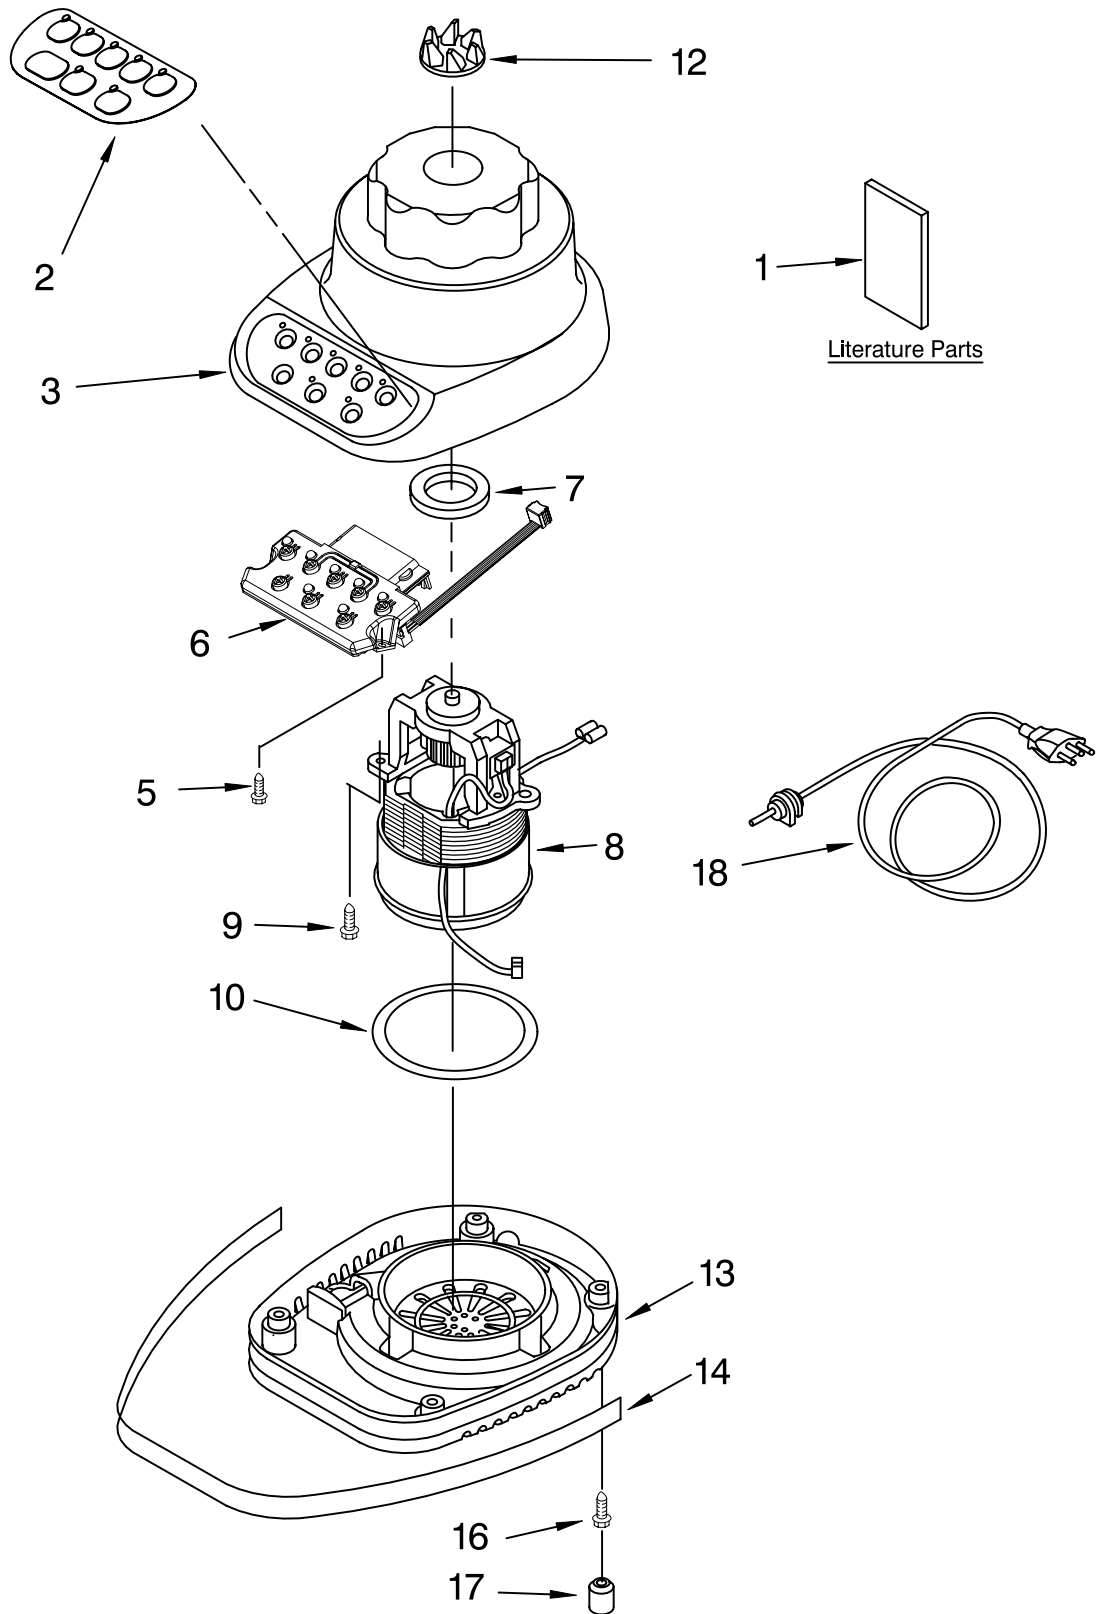

FOR CUSTOMER SATISFACTION ALWAYS USE
FACTORY SPECIFICATION PARTS

UNIT PARTS

FOR VARIATIONS OF MODEL: KSB5__4

FOR ORDERING INFORMATION REFER TO PARTS PRICE LIST

UNIT PARTS

FOR VARIATIONS OF MODEL: KSB5__4

Illus. No.	Part No.	DESCRIPTION	Illus. No.	Part No.	DESCRIPTION	Illus. No.	Part No.	DESCRIPTION	
1		Literature Parts Use & Care Guide	3		Housing, Upper	10	9701904	O-Ring	
	9704205	US		9706989	White	12	9704230	Coupling, Drive	
	9704276	Canada		9706993	Onyx Black	13		Base	
	8212003	Repair Parts List		9706900	Chrome		9706718	White	
2		Overlay, Switch		9706991	Cobalt Blue		9706722	Onyx Black	
	9701911	Black		9706994	Majestic Yellow		9706720	Cobalt Blue	
	9701910	White On White		9706992	Empire Green		9706723	Majestic Yellow	
	9701907	White		9706995	Empire Red		9706721	Empire Green	
	9701908	Almond Creme		9706990	Almond Creme		9706724	Empire Red	
	9701914	Cobalt Blue		9706996	Imperial Gray		9706719	Almond Creme	
	9704486	Empire Red		9706901	Nickel		9708771	Pink	
	9701912	Empire Green		9707544	Tangerine		9707547	Tangerine	
	9704485	Majestic Yellow		9706997	Imperial Black	14		Band, Trim	
	9707546	Tangerine		9706902	Copper		3184616	Grey	
	9708770	Pink		9707354	Metallic Pink		3184612	White	
				9708768	Pink		3184617	Black with Silver Lettering	
			5	303921	Screw		3184613	Almond Creme	
			6	9706612	Board, Control		3184614	Silver with Black Lettering	
			7	3184398	Seal, Motor		16	3184608	Screw
			8	9706759	Motor		17	115792	Foot, Rubber
			9	3400062	Screw		18		Power Cord
								9706647	White
								9706646	Black