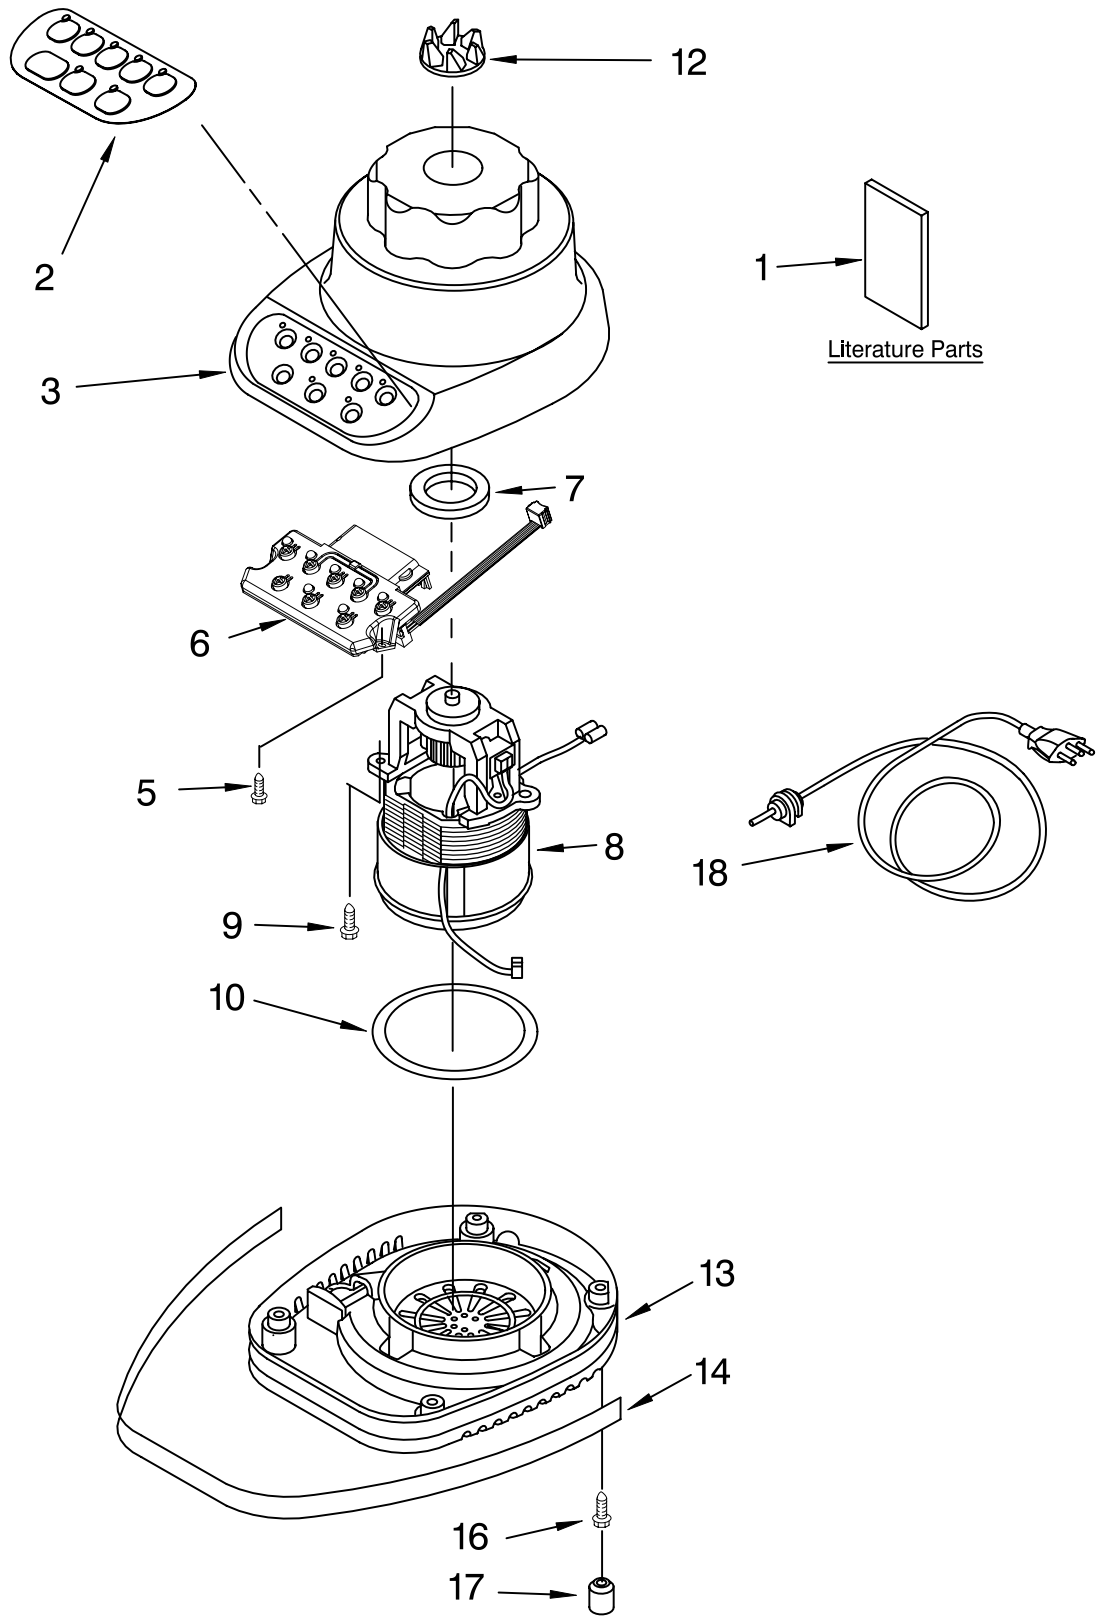

FOR CUSTOMER SATISFACTION ALWAYS USE
FACTORY SPECIFICATION PARTS

UNIT PARTS

FOR VARIATIONS OF MODEL: KSB5__4

FOR ORDERING INFORMATION REFER TO PARTS PRICE LIST

UNIT PARTS

FOR VARIATIONS OF MODEL: KSB5__4

Illus. No.	Part No.	DESCRIPTION	Illus. No.	Part No.	DESCRIPTION	Illus. No.	Part No.	DESCRIPTION	
1		Literature Parts	3		Housing, Upper	10	9701904	O-Ring	
		Use & Care Guide		9706989	White		12	9704230	Coupling, Drive
	9704205	US		9706993	Onyx Black		13		Base
	9704276	Canada		9706900	Chrome			9706718	White
	8212003	Repair Parts List		9706991	Cobalt Blue		9706722	Onyx Black	
2		Overlay, Switch		9706994	Majestic Yellow		9706720	Cobalt Blue	
	9701911	Black		9706992	Empire Green		9706723	Majestic Yellow	
	9701910	White On White		9706995	Empire Red		9706721	Empire Green	
	9701907	White		9706990	Almond Creme		9706724	Empire Red	
	9701908	Almond Creme		9706996	Imperial Gray		9706719	Almond Creme	
	9701914	Cobalt Blue		9706901	Nickel		9708771	Pink	
	9704486	Empire Red		9707544	Tangerine		9707547	Tangerine	
	9701912	Empire Green		9706997	Imperial Black		14		Band, Trim
	9704485	Majestic Yellow		9706902	Copper			3184616	Grey
	9707546	Tangerine		9707354	Metallic Pink			3184612	White
	9708770	Pink	9708768	Pink	3184617	Black with			
				5	303921	Screw			Silver Lettering
			6	9706612	Board, Control			3184613	Almond Creme
			7	3184398	Seal, Motor			3184614	Silver with
			8	9706759	Motor				Black Lettering
			9	3400062	Screw	16	3184608	Screw	
						17	115792	Foot, Rubber	
						18		Power Cord	
							9706647	White	
							9706646	Black	