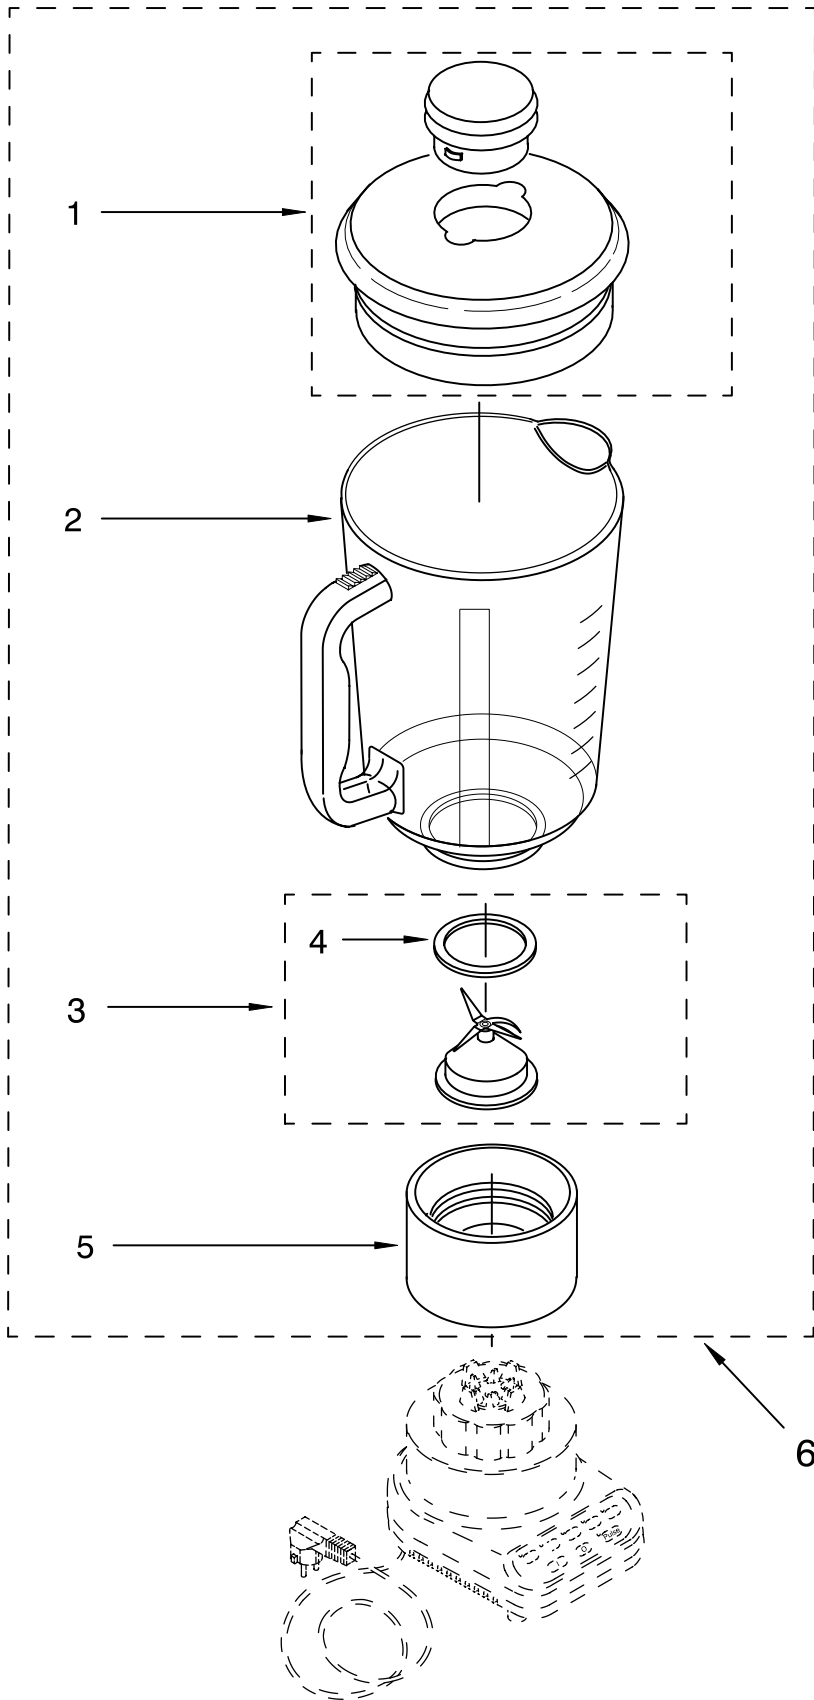

ATTACHMENT PARTS

FOR VARIATIONS OF MODEL: KSB5__4

Illus. No.	Part No.	DESCRIPTION	
1		Lid And Cap	
	9704920	White	
	9704922	Onyx Black	
	9704924	Cobalt Blue	
	9704926	Majestic Yellow	
	9704925	Empire Green	
	9704923	Empire Red	
	9704921	Almond Creme	
	9707549	Tangerine	
	9708773	Pink	
2		Jar	
	9704200	Clear Glass	
	3	9704291	Dome & Blade Assy
		9704204	Seal, Insert
	5		Collar
		9704251	White
		9704253	Onyx Black
		9704255	Cobalt Blue
		9704257	Majestic Yellow
		9704256	Empire Green
		9704254	Empire Red
		9704252	Almond Creme
		9707551	Tangerine
9708775		Pink	
6			Upper Assembly, Complete
		4176524	White
	9704212	Onyx Black	
	9704214	Cobalt Blue	
	9704216	Majestic Yellow	
	9704215	Empire Green	
	9704213	Empire Red	
	9704211	Almond Creme	
	9707548	Tangerine	
	9708772	Pink	

FOR ORDERING INFORMATION REFER TO PARTS PRICE LIST