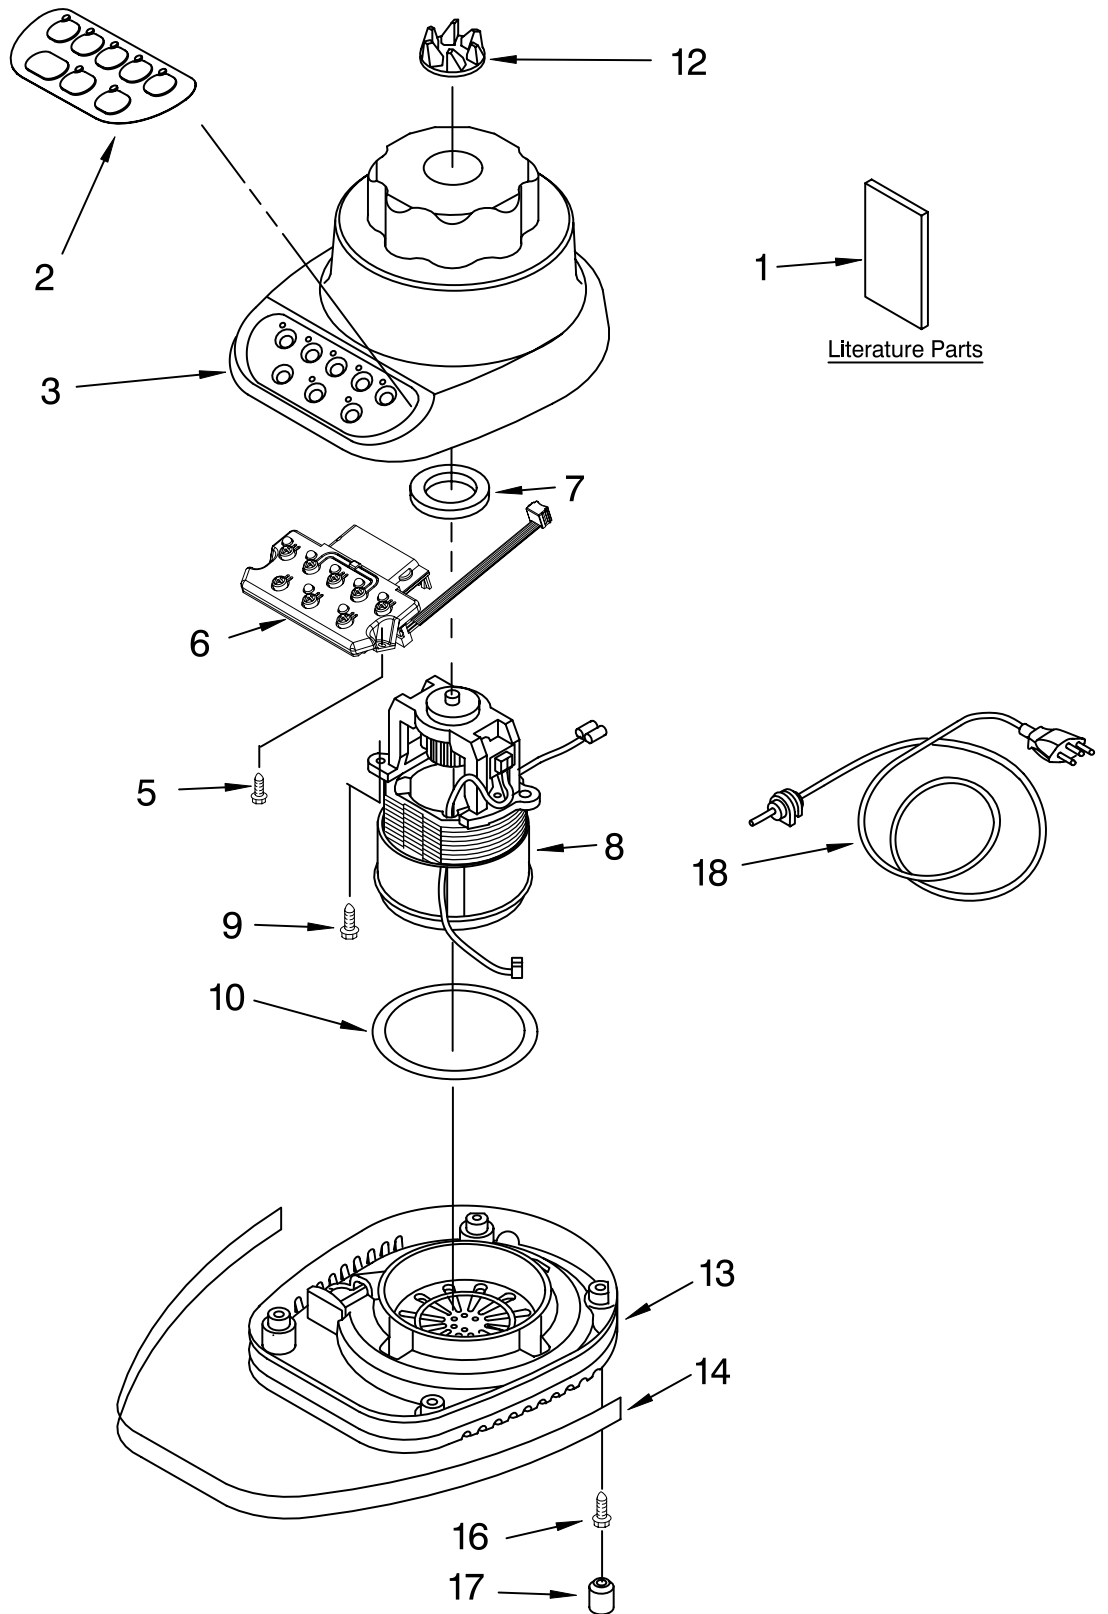

FOR CUSTOMER SATISFACTION ALWAYS USE
FACTORY SPECIFICATION PARTS

UNIT PARTS

FOR VARIATIONS OF MODEL: KSB5__4

FOR ORDERING INFORMATION REFER TO PARTS PRICE LIST

UNIT PARTS

FOR VARIATIONS OF MODEL: KSB5__4

Illus. No.	Part No.	DESCRIPTION	Illus. No.	Part No.	DESCRIPTION	Illus. No.	Part No.	DESCRIPTION	
1		Literature Parts Use & Care Guide	3		Housing, Upper	10	9701904	O-Ring	
	9704205	US		9706989	White	12	9704230	Coupling, Drive	
	9704276	Canada		9706993	Onyx Black	13		Base	
	8212003	Repair Parts List		9706900	Chrome		9706718	White	
2		Overlay, Switch		9706991	Cobalt Blue		9706722	Onyx Black	
	9701911	Black		9706994	Majestic Yellow		9706720	Cobalt Blue	
	9701910	White On White		9706992	Empire Green		9706723	Majestic Yellow	
	9701907	White		9706995	Empire Red		9706721	Empire Green	
	9701908	Almond Creme		9706990	Almond Creme		9706724	Empire Red	
	9701914	Cobalt Blue		9706996	Imperial Gray		9706719	Almond Creme	
	9704486	Empire Red		9706901	Nickel		9708771	Pink	
	9701912	Empire Green		9707544	Tangerine		9707547	Tangerine	
	9704485	Majestic Yellow		9706997	Imperial Black	14		Band, Trim	
	9707546	Tangerine		9706902	Copper		3184616	Grey	
	9708770	Pink		9707354	Metallic Pink		3184612	White	
				9708768	Pink		3184617	Black with Silver Lettering	
			5	303921	Screw		3184613	Almond Creme	
			6	9706612	Board, Control		3184614	Silver with Black Lettering	
			7	3184398	Seal, Motor		16	3184608	Screw
			8	9706759	Motor		17	115792	Foot, Rubber
			9	3400062	Screw		18		Power Cord
								9706647	White
								9706646	Black