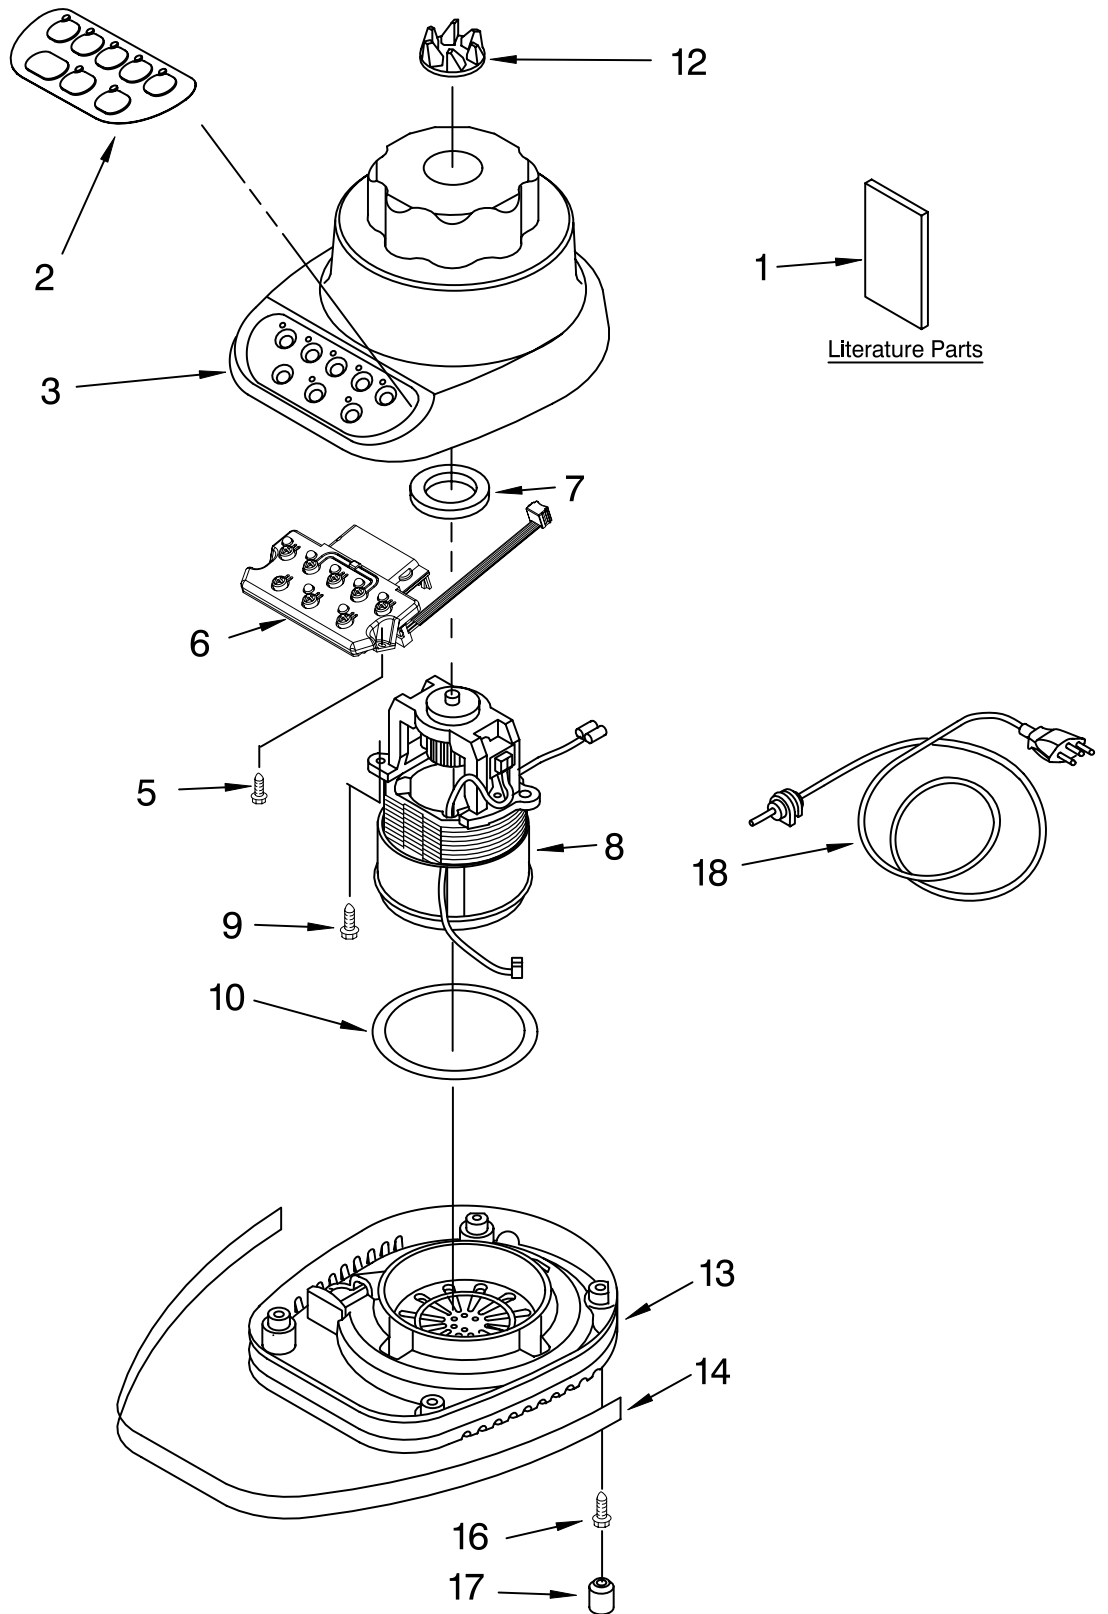

FOR CUSTOMER SATISFACTION ALWAYS USE
FACTORY SPECIFICATION PARTS

UNIT PARTS

FOR VARIATIONS OF MODEL: KSB5__4

FOR ORDERING INFORMATION REFER TO PARTS PRICE LIST

UNIT PARTS

FOR VARIATIONS OF MODEL: KSB5__4

Illus. No.	Part No.	DESCRIPTION	Illus. No.	Part No.	DESCRIPTION	Illus. No.	Part No.	DESCRIPTION		
1		Literature Parts	3		Housing, Upper	10	9701904	O-Ring		
		Use & Care Guide		9706989	White		12	9704230	Coupling, Drive	
		9704205 US		9706993	Onyx Black	13			Base	
		9704276 Canada		9706900	Chrome		9706718	White		
	2	8212003		Repair Parts List	9706991		Cobalt Blue	9706722	Onyx Black	
		Overlay, Switch		9706994	Majestic Yellow		9706720	Cobalt Blue		
		9701911 Black		9706992	Empire Green		9706723	Majestic Yellow		
		9701910 White On White		9706995	Empire Red		9706721	Empire Green		
		9701907 White		9706990	Almond Creme		9706724	Empire Red		
		9701908 Almond Creme		9706996	Imperial Gray		9706719	Almond Creme		
		9701914 Cobalt Blue		9706901	Nickel		9708771	Pink		
		9704486 Empire Red		9707544	Tangerine		9707547	Tangerine		
		9701912 Empire Green		9706997	Imperial Black		14		Band, Trim	
		9704485 Majestic Yellow		9706902	Copper			3184616	Grey	
		9707546 Tangerine		9707354	Metallic Pink			3184612	White	
		9708770 Pink		9708768	Pink			3184617	Black with	
				5	303921		Screw			Silver Lettering
			6	9706612	Board, Control				3184613	Almond Creme
			7	3184398	Seal, Motor				3184614	Silver with
			8	9706759	Motor				Black Lettering	
			9	3400062	Screw	16	3184608	Screw		
					17		115792	Foot, Rubber		
							18		Power Cord	
						9706647		White		
						9706646	Black			