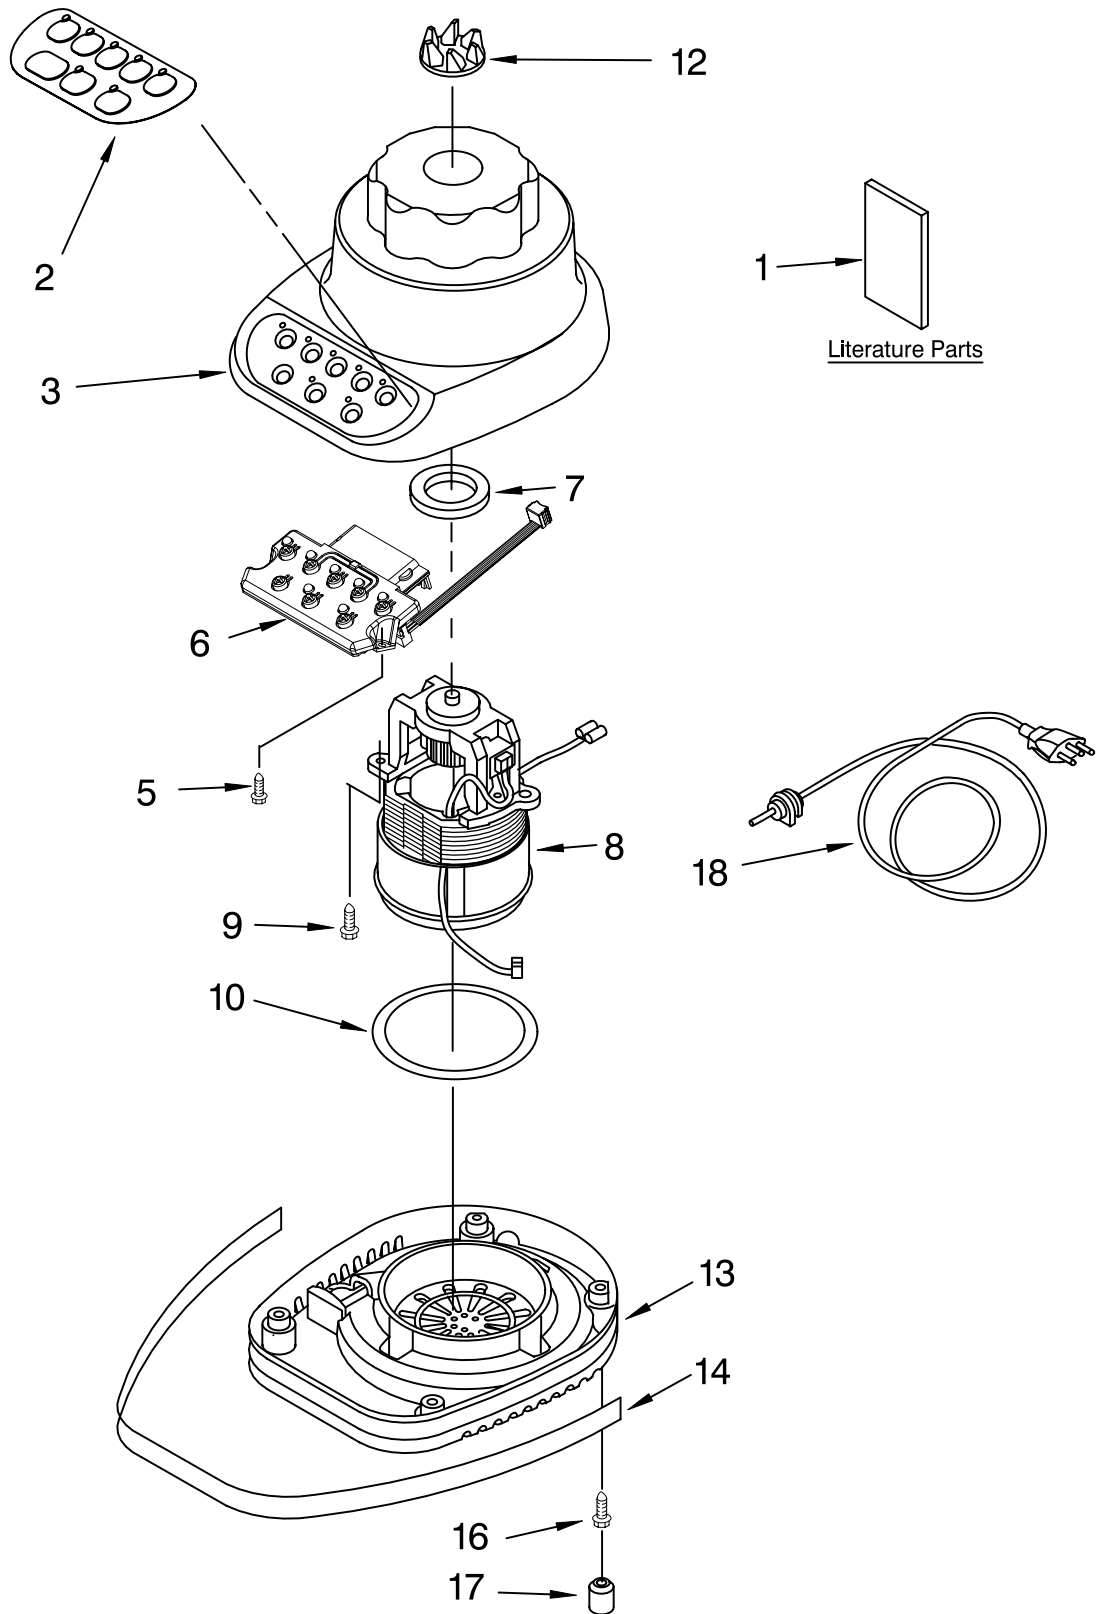

FOR CUSTOMER SATISFACTION ALWAYS USE
FACTORY SPECIFICATION PARTS

UNIT PARTS

FOR VARIATIONS OF MODEL: KSB5__4

FOR ORDERING INFORMATION REFER TO PARTS PRICE LIST

UNIT PARTS

FOR VARIATIONS OF MODEL: KSB5__4

Illus. No.	Part No.	DESCRIPTION	Illus. No.	Part No.	DESCRIPTION	Illus. No.	Part No.	DESCRIPTION	
1		Literature Parts	3		Housing, Upper	10	9701904	O-Ring	
		Use & Care Guide		9706989	White		12	9704230	Coupling, Drive
	9704205	US		9706993	Onyx Black		13		Base
	9704276	Canada		9706900	Chrome			9706718	White
	2	8212003		Repair Parts List	9706991		Cobalt Blue	9706722	Onyx Black
		Overlay, Switch		9706994	Majestic Yellow		9706720	Cobalt Blue	
9701911		Black		9706992	Empire Green		9706723	Majestic Yellow	
9701910		White On White		9706995	Empire Red		9706721	Empire Green	
9701907		White		9706990	Almond Creme		9706724	Empire Red	
9701908		Almond Creme		9706996	Imperial Gray		9706719	Almond Creme	
9701914		Cobalt Blue		9706901	Nickel		9708771	Pink	
9704486		Empire Red		9707544	Tangerine		9707547	Tangerine	
9701912		Empire Green		9706997	Imperial Black		14		Band, Trim
9704485		Majestic Yellow		9706902	Copper			3184616	Grey
9707546		Tangerine		9707354	Metallic Pink			3184612	White
9708770		Pink		9708768	Pink			3184617	Black with
				5	303921		Screw		
			6	9706612	Board, Control			3184613	Almond Creme
			7	3184398	Seal, Motor			3184614	Silver with
			8	9706759	Motor				Black Lettering
			9	3400062	Screw	16	3184608	Screw	
						17	115792	Foot, Rubber	
						18		Power Cord	
							9706647	White	
							9706646	Black	