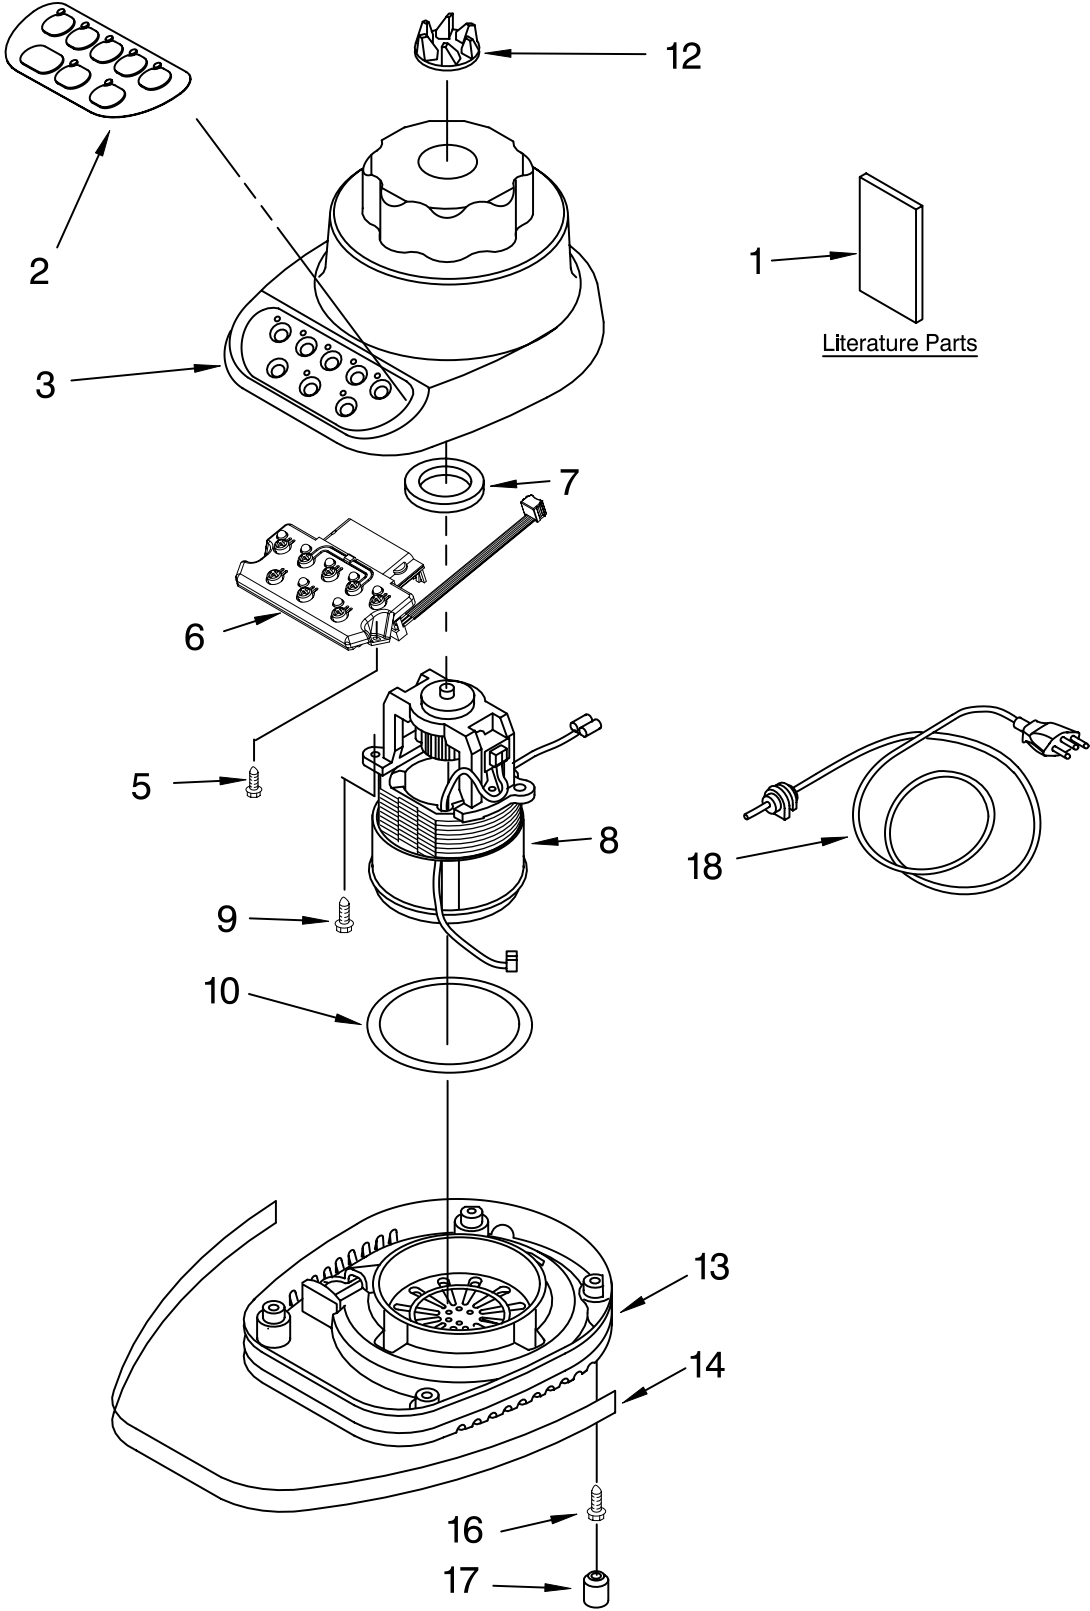

UNIT PARTS

FOR VARIATIONS OF MODEL: KSB5__4

FOR ORDERING INFORMATION REFER TO PARTS PRICE LIST