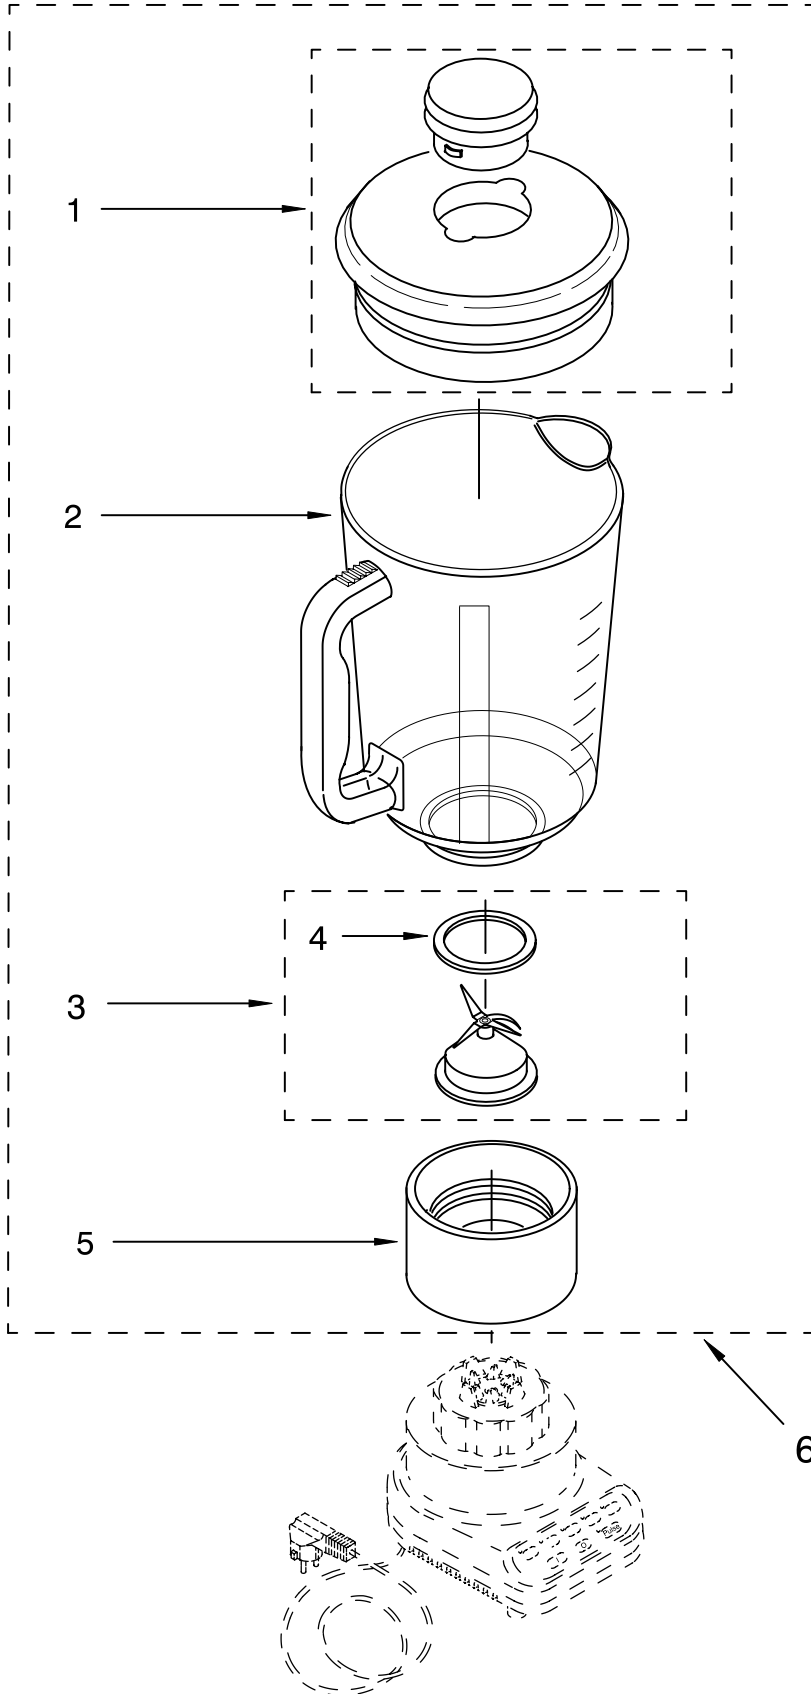

ATTACHMENT PARTS

FOR VARIATIONS OF MODEL: KSB5__4

Illus. No.	Part No.	DESCRIPTION
1	9704920	Lid And Cap
	9704920	White
	9704922	Onyx Black
	9704924	Cobalt Blue
	9704926	Majestic Yellow
	9704925	Empire Green
	9704923	Empire Red
	9704921	Almond Creme
	9707549	Tangerine
	9708773	Pink
2	9704200	Jar
	9704200	Clear Glass
3	9704291	Dome & Blade Assy
4	9704204	Seal, Insert
5	9704251	Collar
	9704251	White
	9704253	Onyx Black
	9704255	Cobalt Blue
	9704257	Majestic Yellow
	9704256	Empire Green
	9704254	Empire Red
	9704252	Almond Creme
	9707551	Tangerine
	9708775	Pink
6	4176524	Upper Assembly, Complete
	4176524	White
	9704212	Onyx Black
	9704214	Cobalt Blue
	9704216	Majestic Yellow
	9704215	Empire Green
	9704213	Empire Red
	9704211	Almond Creme
	9707548	Tangerine
	9708772	Pink

FOR ORDERING INFORMATION REFER TO PARTS PRICE LIST