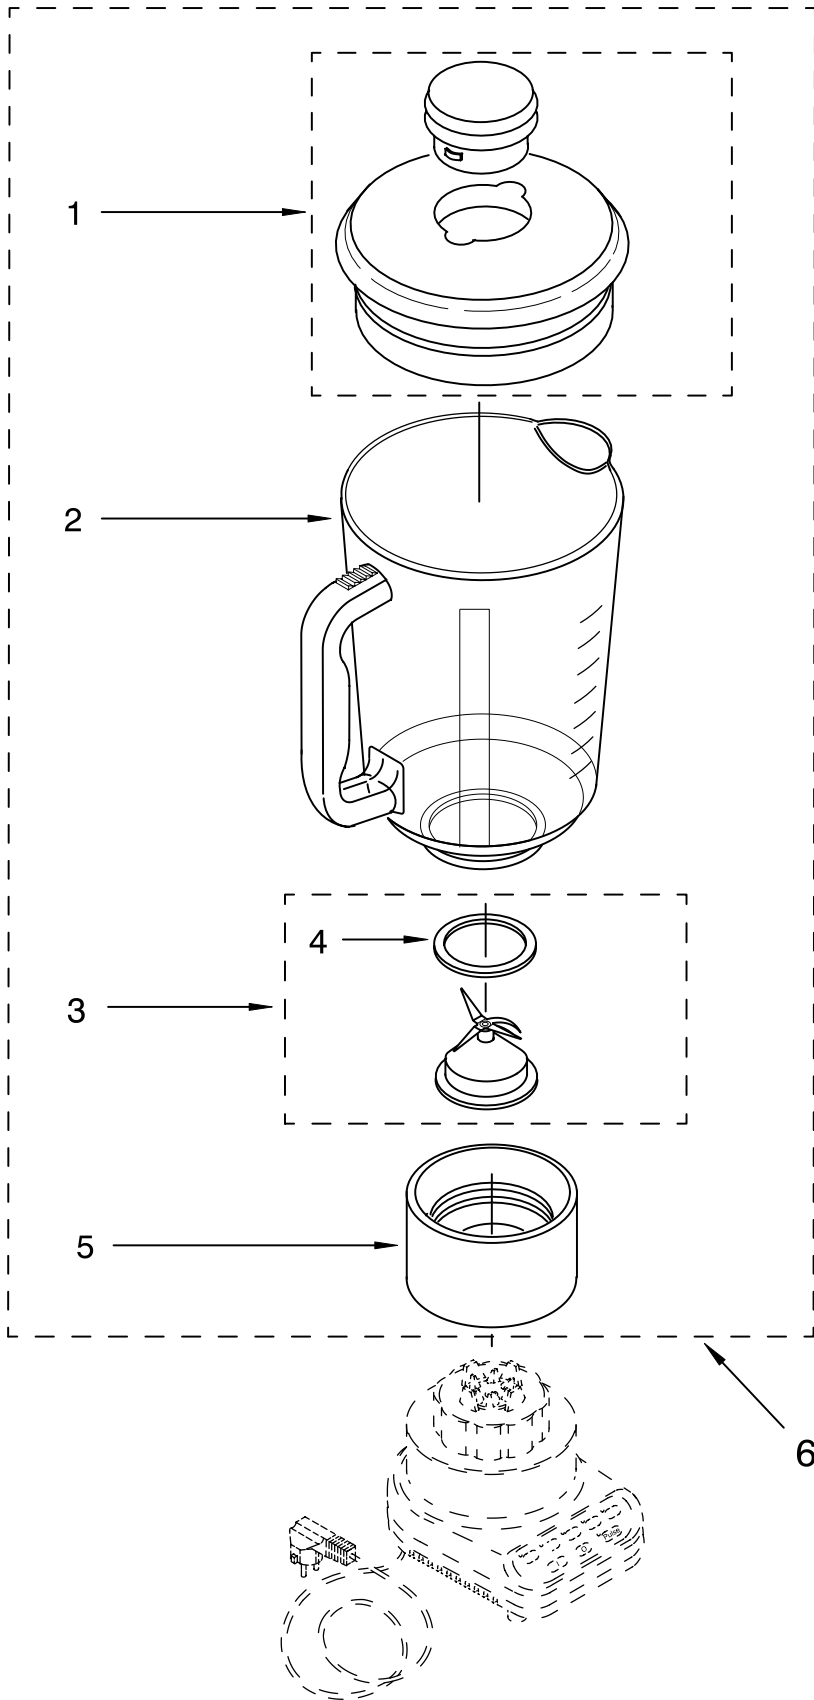

ATTACHMENT PARTS

FOR VARIATIONS OF MODEL: KSB5__4

Illus. No.	Part No.	DESCRIPTION	
1		Lid And Cap	
	9704920	White	
	9704922	Onyx Black	
	9704924	Cobalt Blue	
	9704926	Majestic Yellow	
	9704925	Empire Green	
	9704923	Empire Red	
	9704921	Almond Creme	
	9707549	Tangerine	
	9708773	Pink	
2		Jar	
	9704200	Clear Glass	
	3	9704291	Dome & Blade Assy
		9704204	Seal, Insert
	5		Collar
		9704251	White
		9704253	Onyx Black
		9704255	Cobalt Blue
		9704257	Majestic Yellow
		9704256	Empire Green
		9704254	Empire Red
		9704252	Almond Creme
		9707551	Tangerine
		9708775	Pink
6		Upper Assembly, Complete	
	4176524	White	
	9704212	Onyx Black	
	9704214	Cobalt Blue	
	9704216	Majestic Yellow	
	9704215	Empire Green	
	9704213	Empire Red	
	9704211	Almond Creme	
	9707548	Tangerine	
	9708772	Pink	

FOR ORDERING INFORMATION REFER TO PARTS PRICE LIST