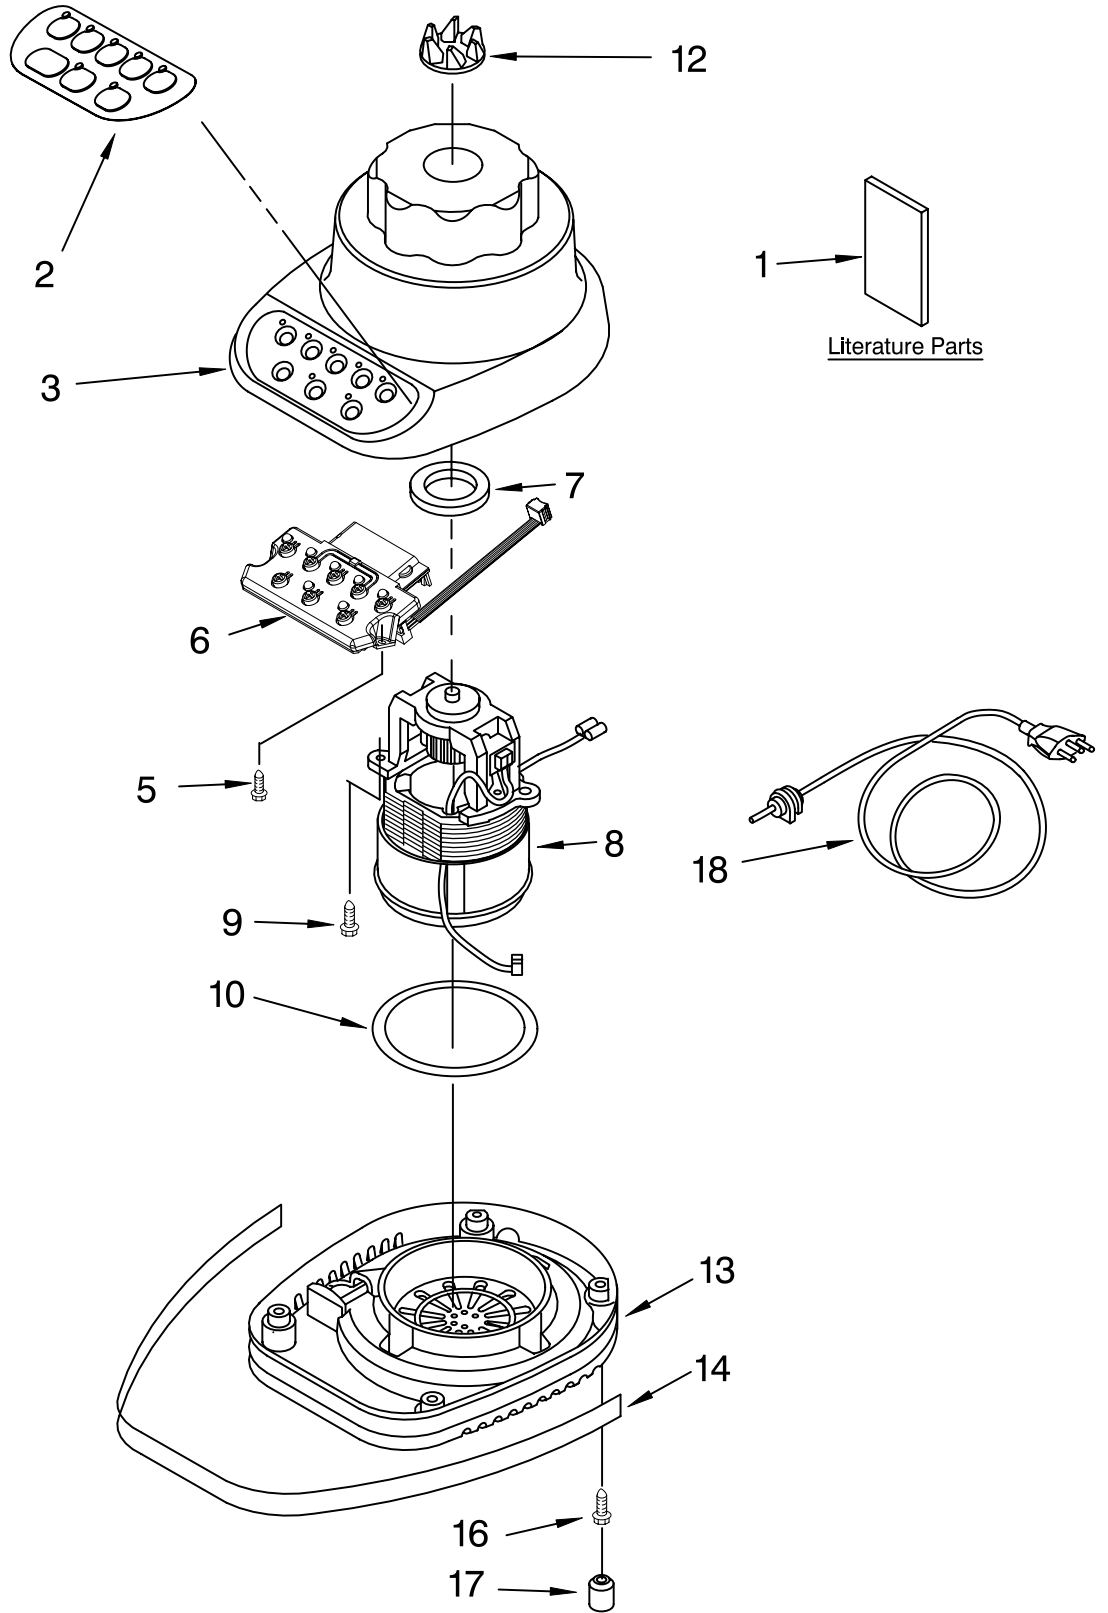

FOR CUSTOMER SATISFACTION ALWAYS USE
FACTORY SPECIFICATION PARTS

UNIT PARTS

FOR VARIATIONS OF MODEL: KSB5__4

FOR ORDERING INFORMATION REFER TO PARTS PRICE LIST

UNIT PARTS

FOR VARIATIONS OF MODEL: KSB5__4

Illus. No.	Part No.	DESCRIPTION	Illus. No.	Part No.	DESCRIPTION	Illus. No.	Part No.	DESCRIPTION	
1		Literature Parts Use & Care Guide	3		Housing, Upper	10	9701904	O-Ring	
	9704205	US		9706989	White	12	9704230	Coupling, Drive	
	9704276	Canada		9706993	Onyx Black	13		Base	
	8212003	Repair Parts List		9706900	Chrome		9706718	White	
2		Overlay, Switch		9706991	Cobalt Blue		9706722	Onyx Black	
	9701911	Black		9706994	Majestic Yellow		9706720	Cobalt Blue	
	9701910	White On White		9706992	Empire Green		9706723	Majestic Yellow	
	9701907	White		9706995	Empire Red		9706721	Empire Green	
	9701908	Almond Creme		9706990	Almond Creme		9706724	Empire Red	
	9701914	Cobalt Blue		9706996	Imperial Gray		9706719	Almond Creme	
	9704486	Empire Red		9706901	Nickel		9708771	Pink	
	9701912	Empire Green		9707544	Tangerine		9707547	Tangerine	
	9704485	Majestic Yellow		9706997	Imperial Black	14		Band, Trim	
	9707546	Tangerine		9706902	Copper		3184616	Grey	
	9708770	Pink		9707354	Metallic Pink		3184612	White	
				9708768	Pink		3184617	Black with Silver Lettering	
			5	303921	Screw		3184613	Almond Creme	
			6	9706612	Board, Control		3184614	Silver with Black Lettering	
			7	3184398	Seal, Motor		16	3184608	Screw
			8	9706759	Motor		17	115792	Foot, Rubber
			9	3400062	Screw		18		Power Cord
								9706647	White
								9706646	Black