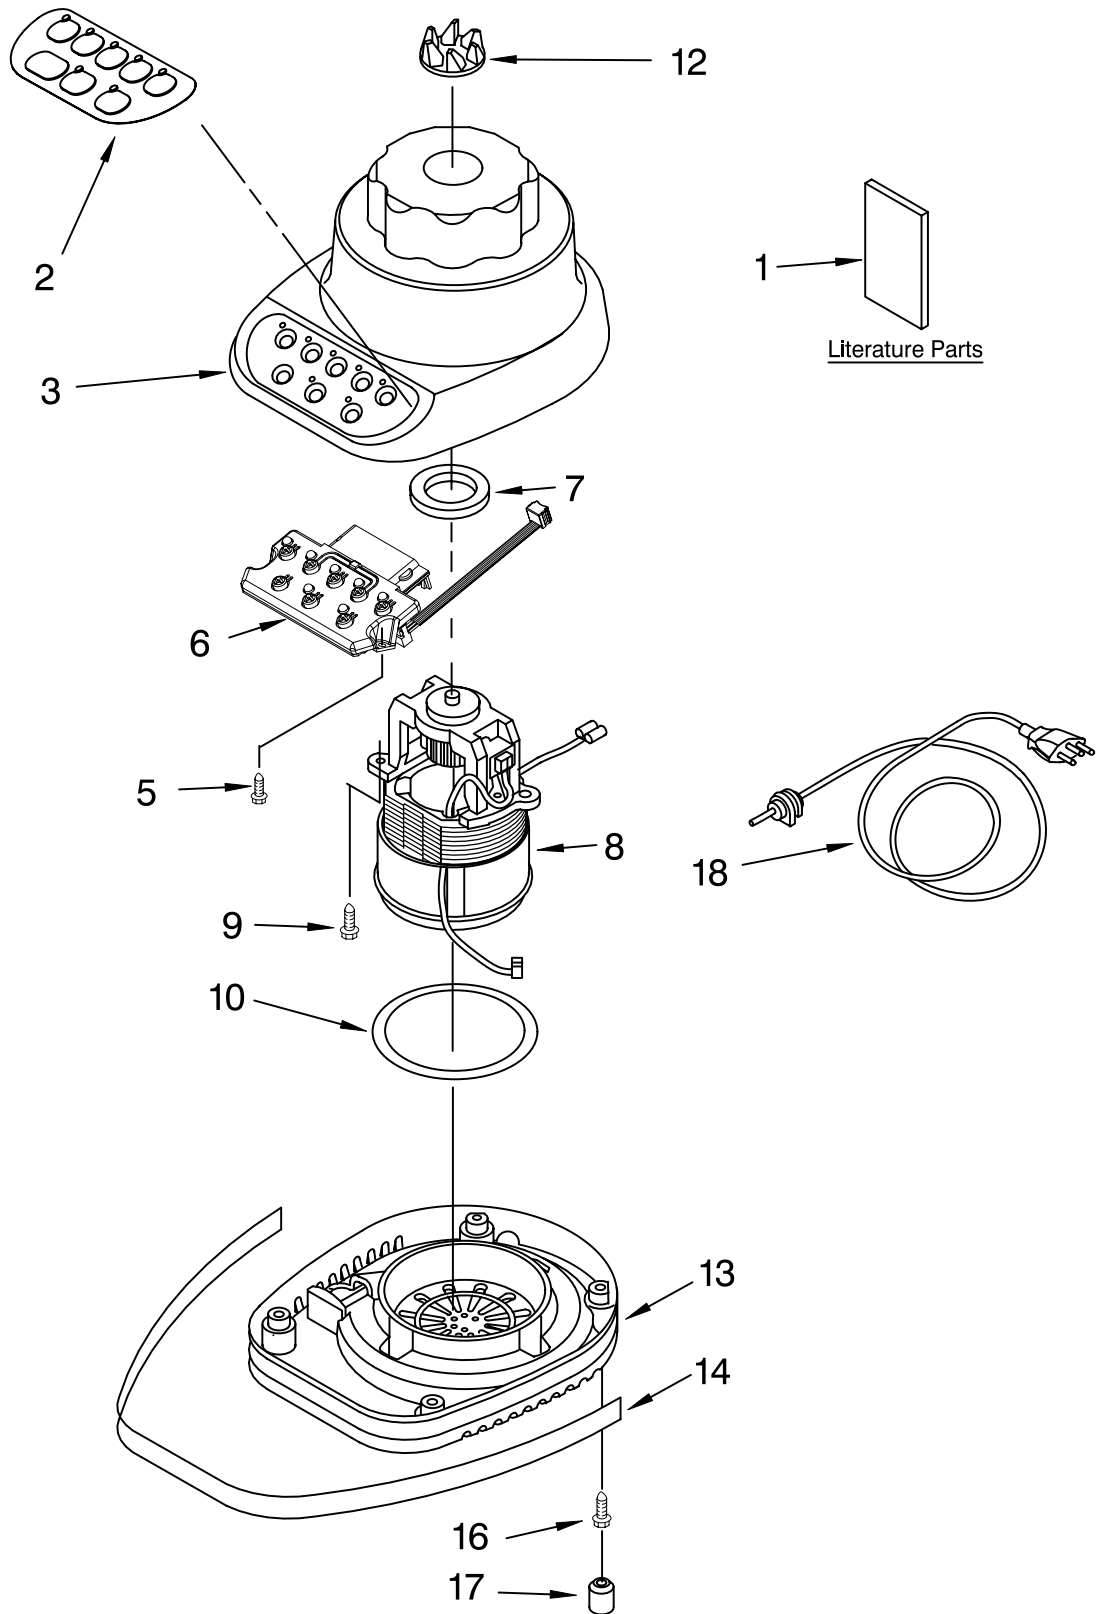

FOR CUSTOMER SATISFACTION ALWAYS USE
FACTORY SPECIFICATION PARTS

UNIT PARTS

FOR VARIATIONS OF MODEL: KSB5__4

FOR ORDERING INFORMATION REFER TO PARTS PRICE LIST

UNIT PARTS

FOR VARIATIONS OF MODEL: KSB5__4

Illus. No.	Part No.	DESCRIPTION	Illus. No.	Part No.	DESCRIPTION	Illus. No.	Part No.	DESCRIPTION
1		Literature Parts Use & Care Guide	3		Housing, Upper	10	9701904	O-Ring
	9704205	US		9706989	White	12	9704230	Coupling, Drive
	9704276	Canada		9706993	Onyx Black	13		Base
	8212003	Repair Parts List		9706900	Chrome		9706718	White
2		Overlay, Switch		9706991	Cobalt Blue		9706722	Onyx Black
	9701911	Black		9706994	Majestic Yellow		9706720	Cobalt Blue
	9701910	White On White		9706992	Empire Green		9706723	Majestic Yellow
	9701907	White		9706995	Empire Red		9706721	Empire Green
	9701908	Almond Creme		9706990	Almond Creme		9706724	Empire Red
	9701914	Cobalt Blue		9706996	Imperial Gray		9706719	Almond Creme
	9704486	Empire Red		9706901	Nickel		9708771	Pink
	9701912	Empire Green		9707544	Tangerine		9707547	Tangerine
	9704485	Majestic Yellow		9706997	Imperial Black	14		Band, Trim
	9707546	Tangerine		9706902	Copper		3184616	Grey
	9708770	Pink		9707354	Metallic Pink		3184612	White
				9708768	Pink		3184617	Black with
			5	303921	Screw			Silver Lettering
			6	9706612	Board, Control		3184613	Almond Creme
			7	3184398	Seal, Motor		3184614	Silver with
			8	9706759	Motor			Black Lettering
			9	3400062	Screw	16	3184608	Screw
						17	115792	Foot, Rubber
						18		Power Cord
							9706647	White
							9706646	Black