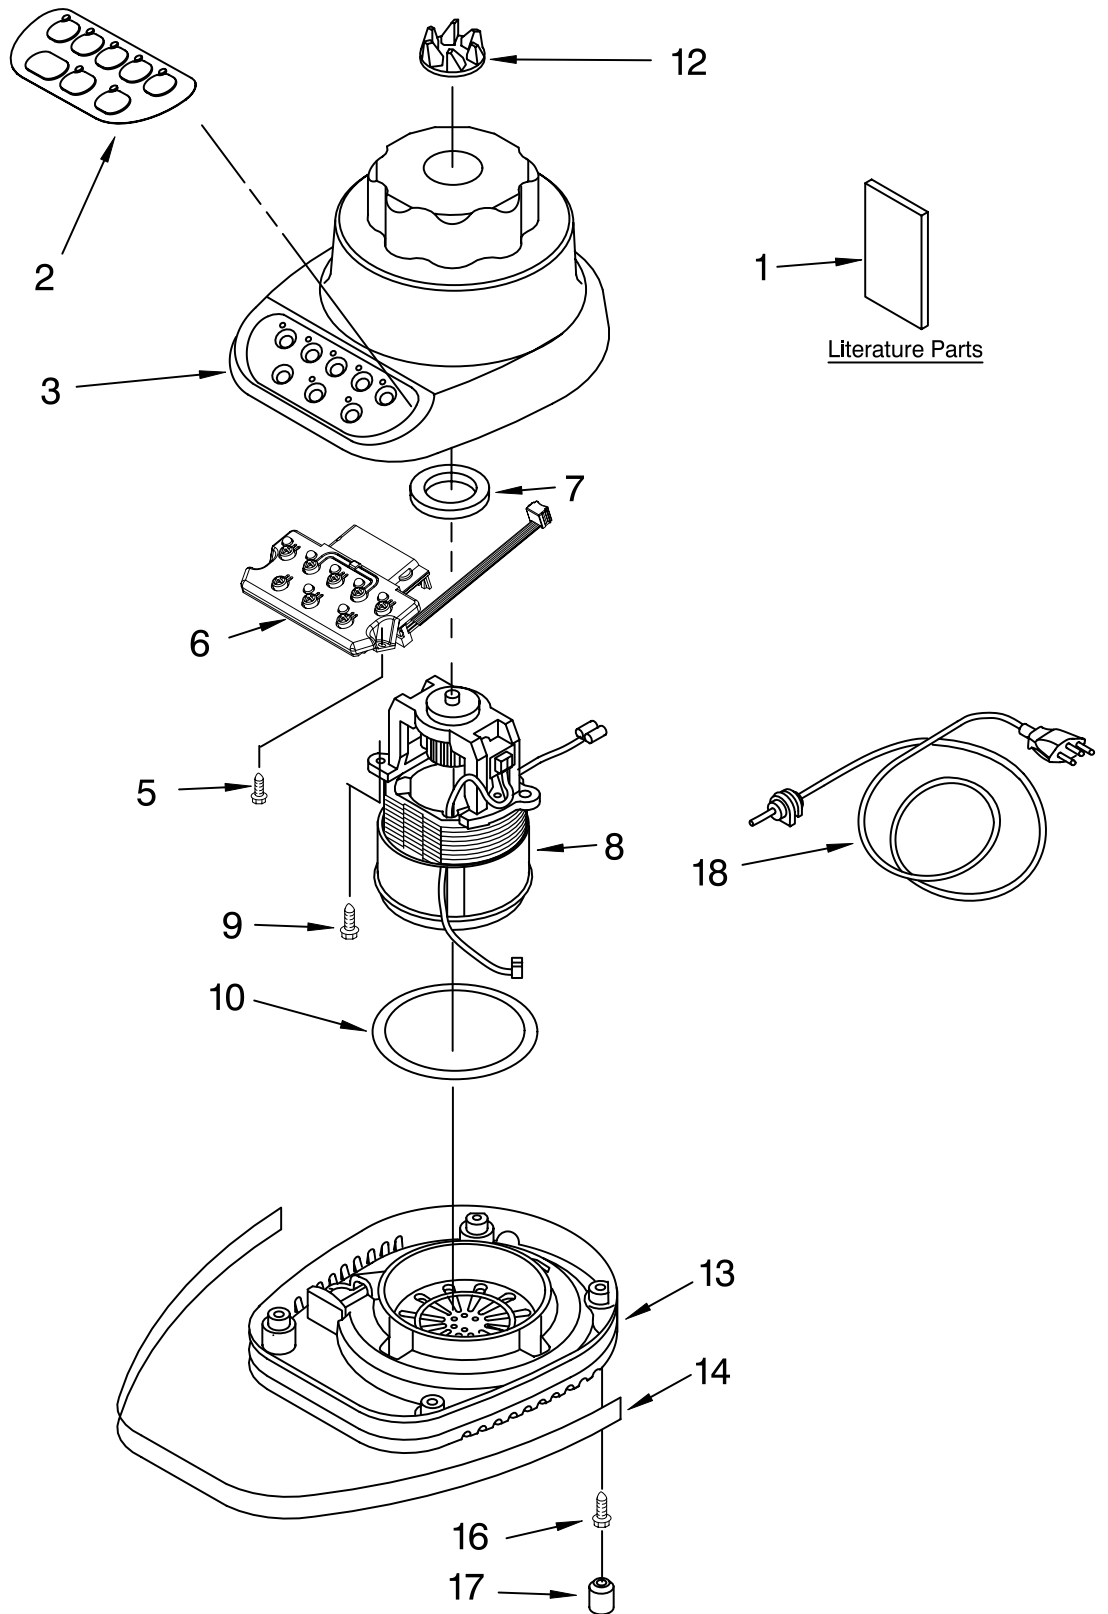

FOR CUSTOMER SATISFACTION ALWAYS USE
FACTORY SPECIFICATION PARTS

UNIT PARTS

FOR VARIATIONS OF MODEL: KSB5__4

FOR ORDERING INFORMATION REFER TO PARTS PRICE LIST

UNIT PARTS

FOR VARIATIONS OF MODEL: KSB5__4

Illus. No.	Part No.	DESCRIPTION	Illus. No.	Part No.	DESCRIPTION	Illus. No.	Part No.	DESCRIPTION
1		Literature Parts Use & Care Guide	3		Housing, Upper	10	9701904	O-Ring
	9704205	US		9706989	White	12	9704230	Coupling, Drive
	9704276	Canada		9706993	Onyx Black	13		Base
	8212003	Repair Parts List		9706900	Chrome		9706718	White
2		Overlay, Switch		9706991	Cobalt Blue		9706722	Onyx Black
	9701911	Black		9706994	Majestic Yellow		9706720	Cobalt Blue
	9701910	White On White		9706992	Empire Green		9706723	Majestic Yellow
	9701907	White		9706995	Empire Red		9706721	Empire Green
	9701908	Almond Creme		9706990	Almond Creme		9706724	Empire Red
	9701914	Cobalt Blue		9706996	Imperial Gray		9706719	Almond Creme
	9704486	Empire Red		9706901	Nickel		9708771	Pink
	9701912	Empire Green		9707544	Tangerine		9707547	Tangerine
	9704485	Majestic Yellow		9706997	Imperial Black	14		Band, Trim
	9707546	Tangerine		9706902	Copper		3184616	Grey
	9708770	Pink		9707354	Metallic Pink		3184612	White
				9708768	Pink		3184617	Black with
			5	303921	Screw			Silver Lettering
			6	9706612	Board, Control		3184613	Almond Creme
			7	3184398	Seal, Motor		3184614	Silver with
			8	9706759	Motor			Black Lettering
			9	3400062	Screw	16	3184608	Screw
						17	115792	Foot, Rubber
						18		Power Cord
							9706647	White
							9706646	Black