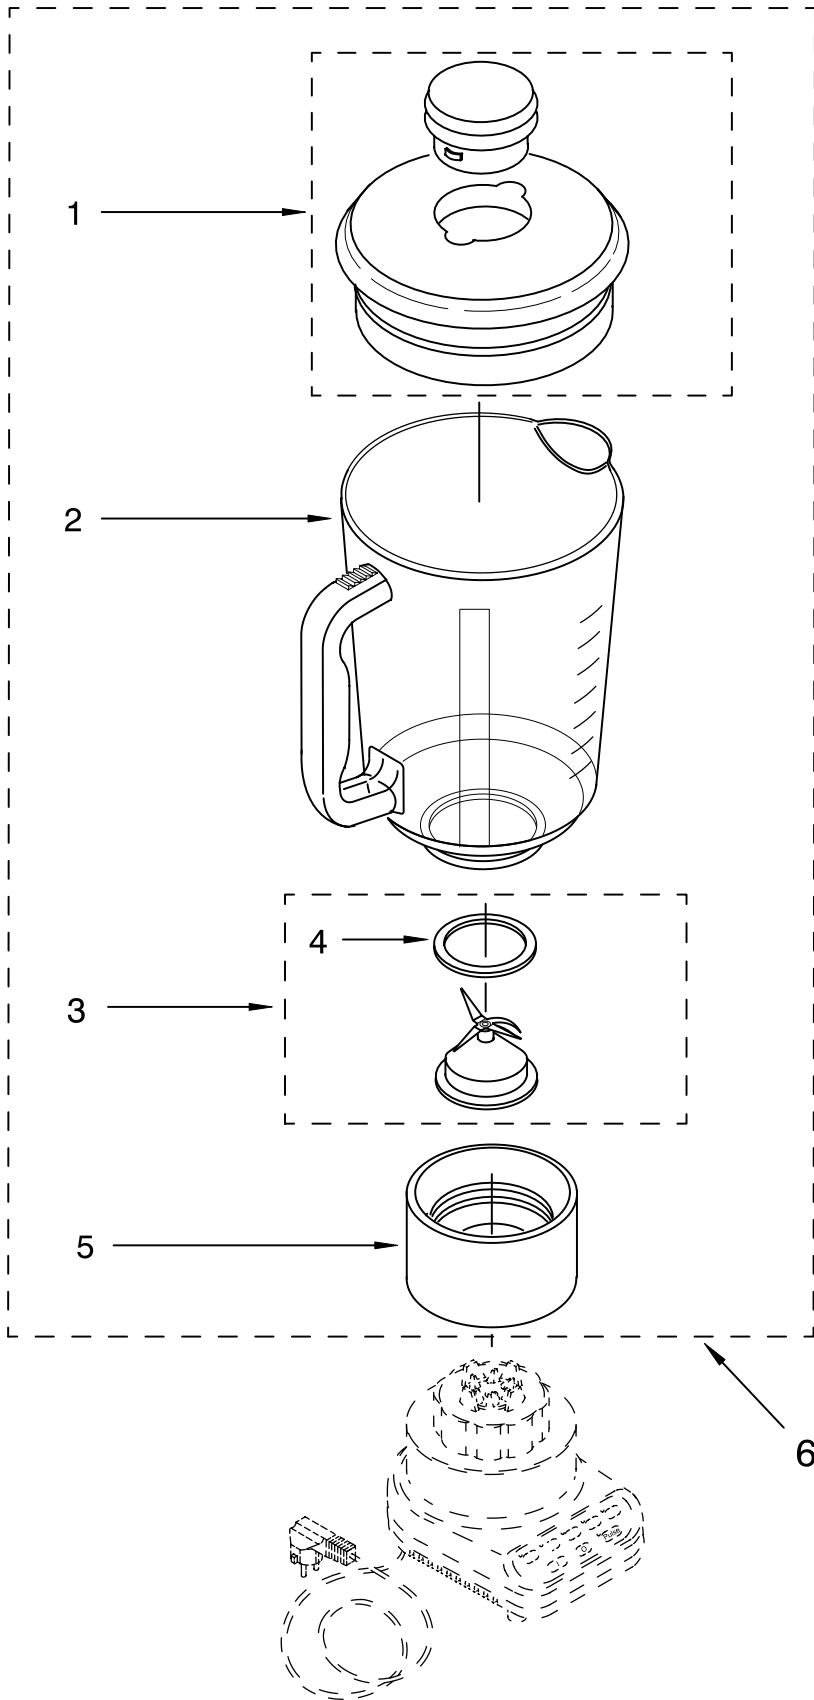

ATTACHMENT PARTS

For Variations Of Models: KSB3-4, KSB5-4, 5KSB5-4, KSB5SS-4, AND 5KSB52-4
Domestic and *International*

Illus. No.	Part No.	DESCRIPTION
1	Lid And Cap	
	9704920	White
	9704922	Onyx Black
	9704924	Cobalt Blue
	9704926	Majestic Yellow
	9704925	Empire Green
	9704923	Empire Red
	9704921	Almond Creme
	9706408	Biscuit
	<i>For KSB52 Models</i>	
	9707909	White
	9707910	Almond Creme
	9707911	Onyx Black
	9707912	Empire Red
	9707913	Cobalt Blue
	9707915	Majestic Yellow
9707916	Tangerine	
2	Jar	
	9704200	Clear Glass
3	Dome And Blade, Upper Coupling	
	9707580	<i>5KSB52 Models</i>
4	9704204	Seal, Insert
5	Collar	
	9704251	White
	9704253	Onyx Black
	9704255	Cobalt Blue
	9704257	Majestic Yellow
	9704256	Empire Green
	9704254	Empire Red
	9704252	Almond Creme
	9706396	Biscuit
	<i>For 5KSB52 Models</i>	
6	Upper Assembly, Complete	
	4176524	White
	9704212	Onyx Black
	9704982	Stainless Steel
	9704214	Cobalt Blue
	9704216	Majestic Yellow
	9704215	Empire Green
	9704213	Empire Red
	9704211	Almond Creme
	9706407	Biscuit
	<i>For 5KSB52 Models</i>	
	9707581	White
	9707582	Almond Creme
9707583	Empire Red	
9707584	Cobalt Blue	
9707586	Majestic Yellow	
9707587	Onyx Black	
9707947	Tangerine	

LITERATURE PARTS

	Use And Care Guide
9705062	KSB3 Models
9704205	KSB5 Models
LIT9704294	<i>International</i>
LIT9705082	KSB5SS Models
LIT8204532	Repair Parts List

FOR ORDERING INFORMATION REFER TO PARTS PRICE LIST