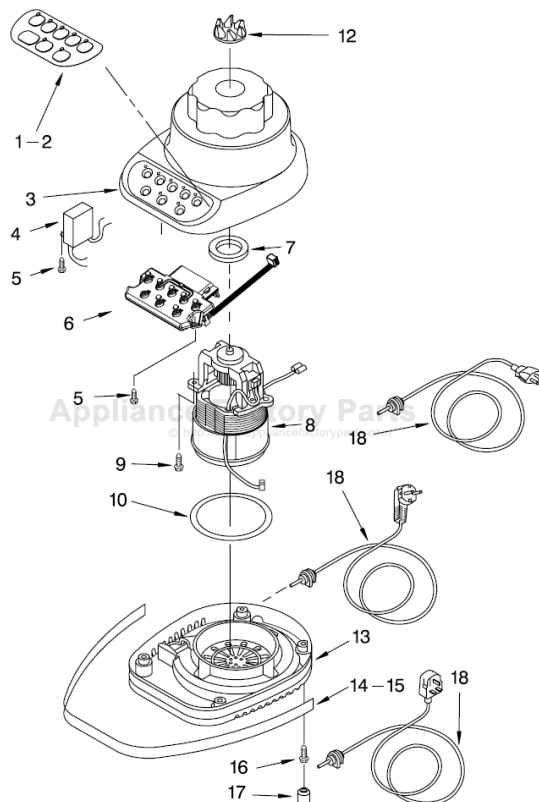

KSB5SS-4

[Find Your KITCHENAID Small Appliance Parts - Select From 538 Models](#)

----- Manual continues below -----