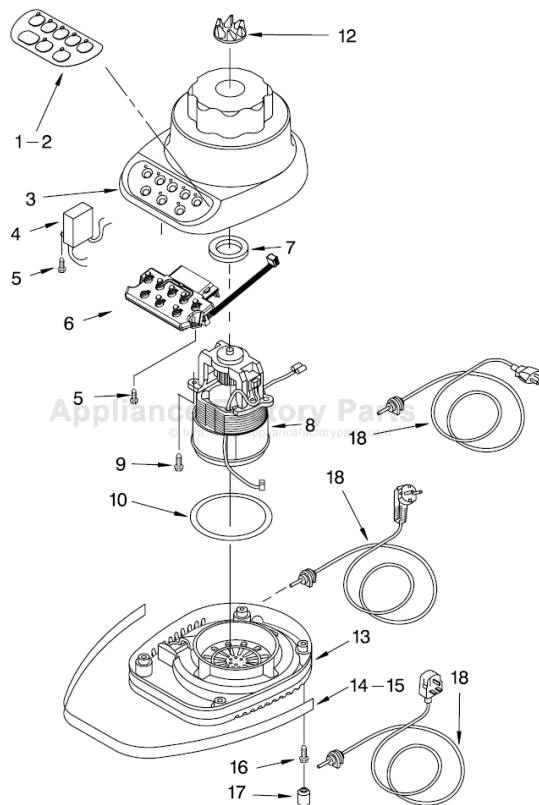

[Find Your KITCHENAID Small Appliance Parts - Select From 538 Models](#)

----- Manual continues below -----