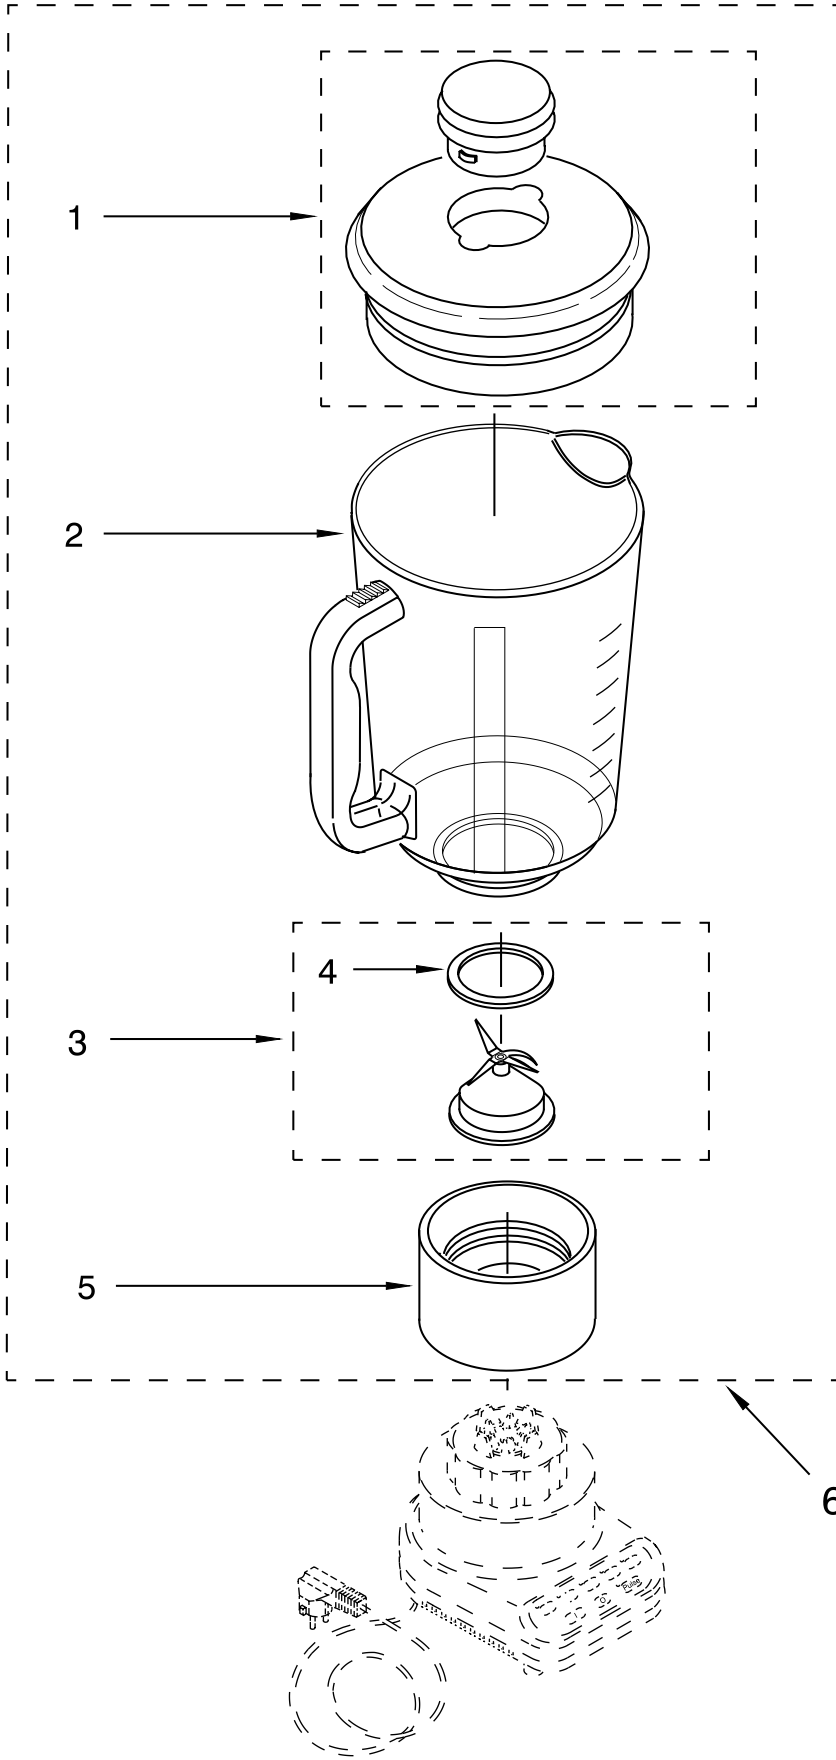

----- Manual continues below -----

PARTS LIST

for

KitchenAid®

5-SPEED BLENDER – SS JAR

MODELS:

KSB5SSWH4 (White)
KSB5SSOB4 (Onyx Black)
KSB5SSMW4 (Imperial White)
KSB5SSBK4 (Imperial Black)
4KSB5SSOB4 (Onyx Black)

FOR CUSTOMER SATISFACTION ALWAYS USE
FACTORY SPECIFICATION PARTS

UNIT PARTS

FOR MODELS: KSB5SS __ 4, 4KSB5SS __ 4

FOR ORDERING INFORMATION REFER TO PARTS PRICE LIST

UNIT PARTS

FOR MODELS: KSB5SS__4, 4KSB5SS__4

Illus. No.	Part No.	DESCRIPTION	Illus. No.	Part No.	DESCRIPTION	Illus. No.	Part No.	DESCRIPTION
1		Literature Parts Use & Care Guide	5	W10068250	Screw	13		Base
	9705082	US	6	9706612	Board, Control		9706718	White
	9705502	Canada	7	3184398	Seal, Motor		9706722	Onyx Black
	8212395	Repair Parts List	8	9706759	Motor	14		Band, Trim
2		Overlay, Switch	9	3400062	Screw		9704283	Black
	9701911	Black	10	9701904	O-Ring		9706616	White
	9701910	White	12	9704230	Coupling, Drive	16	3184608	Screw
3		Housing, Upper				17	115792	Foot, Rubber
	9706989	White				18		Power Cord
	9706993	Onyx Black					9706647	White
	9706999	Imperial White					9706646	Black
	9706997	Imperial Black						

FOR ORDERING INFORMATION REFER TO PARTS PRICE LIST

ATTACHMENT PARTS

FOR MODELS: KSB5SS_4, 4KSB5SS_4

Illus. No.	Part No.	DESCRIPTION
1	9704920	Lid And Cap White
	9704922	Onyx Black
2	9706717	Jar Stainless Steel
3	9704291	Dome & Blade Assy
4	9704204	Seal, Dome Collar
	9704251	White
5	9704253	Black
	9706558	Upper Assembly, Complete, SS Jar
6	9704982	White
		Onyx Black