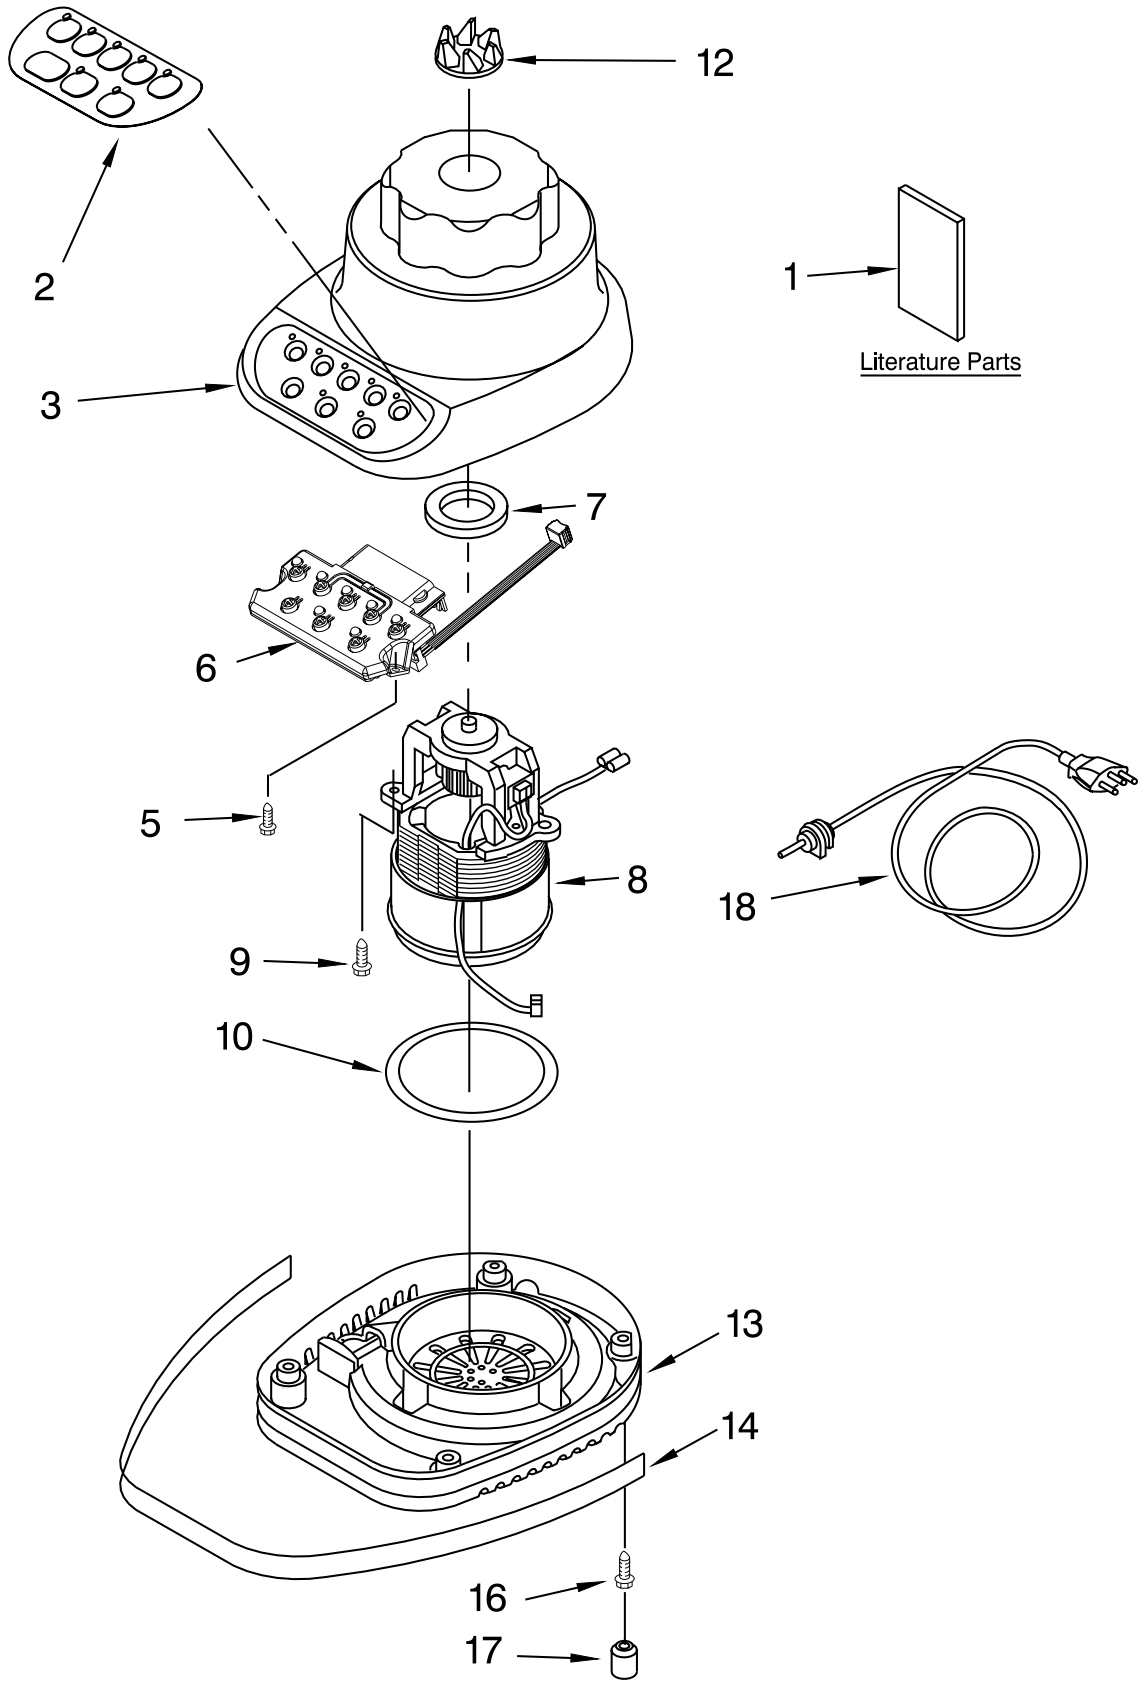

----- Manual continues below -----

PARTS LIST

for

KitchenAid®

5-SPEED BLENDER – SS JAR

MODELS:

KSB5SSWH4 (White)
KSB5SSOB4 (Onyx Black)
KSB5SSMW4 (Imperial White)
KSB5SSBK4 (Imperial Black)
4KSB5SSOB4 (Onyx Black)

FOR CUSTOMER SATISFACTION ALWAYS USE
FACTORY SPECIFICATION PARTS

UNIT PARTS

FOR MODELS: KSB5SS __ 4, 4KSB5SS __ 4

FOR ORDERING INFORMATION REFER TO PARTS PRICE LIST

UNIT PARTS

FOR MODELS: KSB5SS__4, 4KSB5SS__4

Illus. No.	Part No.	DESCRIPTION	Illus. No.	Part No.	DESCRIPTION	Illus. No.	Part No.	DESCRIPTION
1		Literature Parts Use & Care Guide	5	W10068250	Screw	13		Base
	9705082	US	6	9706612	Board, Control		9706718	White
	9705502	Canada	7	3184398	Seal, Motor		9706722	Onyx Black
	8212395	Repair Parts List	8	9706759	Motor	14		Band, Trim
2		Overlay, Switch	9	3400062	Screw		9704283	Black
	9701911	Black	10	9701904	O-Ring		9706616	White
	9701910	White	12	9704230	Coupling, Drive	16	3184608	Screw
3		Housing, Upper				17	115792	Foot, Rubber
	9706989	White				18		Power Cord
	9706993	Onyx Black					9706647	White
	9706999	Imperial White					9706646	Black
	9706997	Imperial Black						

FOR ORDERING INFORMATION REFER TO PARTS PRICE LIST

ATTACHMENT PARTS

FOR MODELS: KSB5SS_4, 4KSB5SS_4

Illus. No.	Part No.	DESCRIPTION
1	9704920	Lid And Cap White
	9704922	Onyx Black
2	9706717	Jar Stainless Steel
3	9704291	Dome & Blade Assy
4	9704204	Seal, Dome Collar
	9704251	White
5	9704253	Black
	9706558	Upper Assembly, Complete, SS Jar
6	9704982	White
		Onyx Black