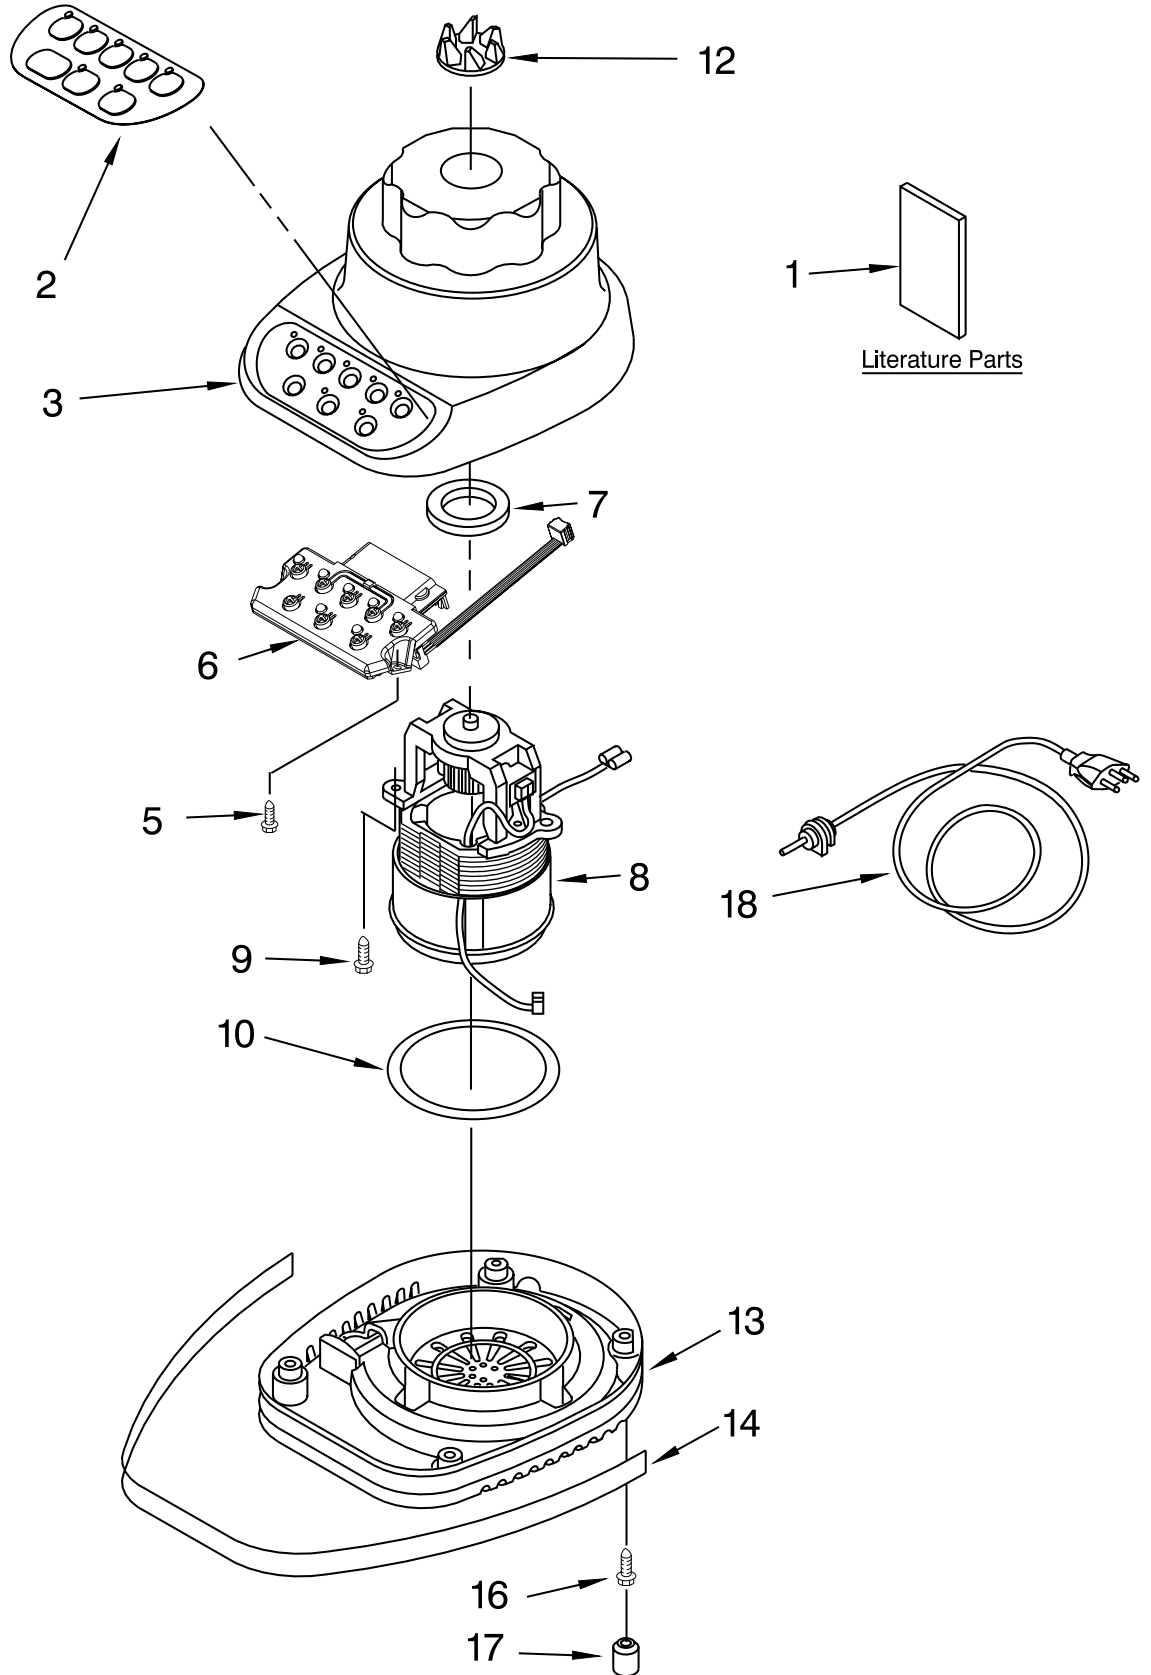

# UNIT PARTS

FOR MODELS: KSB5SS\_\_4, 4KSB5SS\_\_4

FOR ORDERING INFORMATION REFER TO PARTS PRICE LIST

# UNIT PARTS

FOR MODELS: KSB5SS\_\_4, 4KSB5SS\_\_4

Illus. No.	Part No.	DESCRIPTION	Illus. No.	Part No.	DESCRIPTION	Illus. No.	Part No.	DESCRIPTION
1		Literature Parts Use & Care Guide	5	W10068250	Screw	13		Base
	9705082	US	6	9706612	Board, Control		9706718	White
	9705502	Canada	7	3184398	Seal, Motor		9706722	Onyx Black
	8212395	Repair Parts List	8	9706759	Motor	14		Band, Trim
2		Overlay, Switch	9	3400062	Screw		9704283	Black
	9701911	Black	10	9701904	O-Ring		9706616	White
	9701910	White	12	9704230	Coupling, Drive	16	3184608	Screw
3		Housing, Upper				17	115792	Foot, Rubber
	9706989	White				18		Power Cord
	9706993	Onyx Black					9706647	White
	9706999	Imperial White					9706646	Black
	9706997	Imperial Black						

# ATTACHMENT PARTS

FOR MODELS: KSB5SS\_\_4, 4KSB5SS\_\_4

Illus. No.	Part No.	DESCRIPTION
1	9704920	Lid And Cap White
	9704922	Onyx Black
2	9706717	Jar Stainless Steel
3	9704291	Dome & Blade Assy
4	9704204	Seal, Dome
5	9704251	Collar White
	9704253	Black
6	9706558	Upper Assembly, Complete, SS Jar White
	9704982	Onyx Black