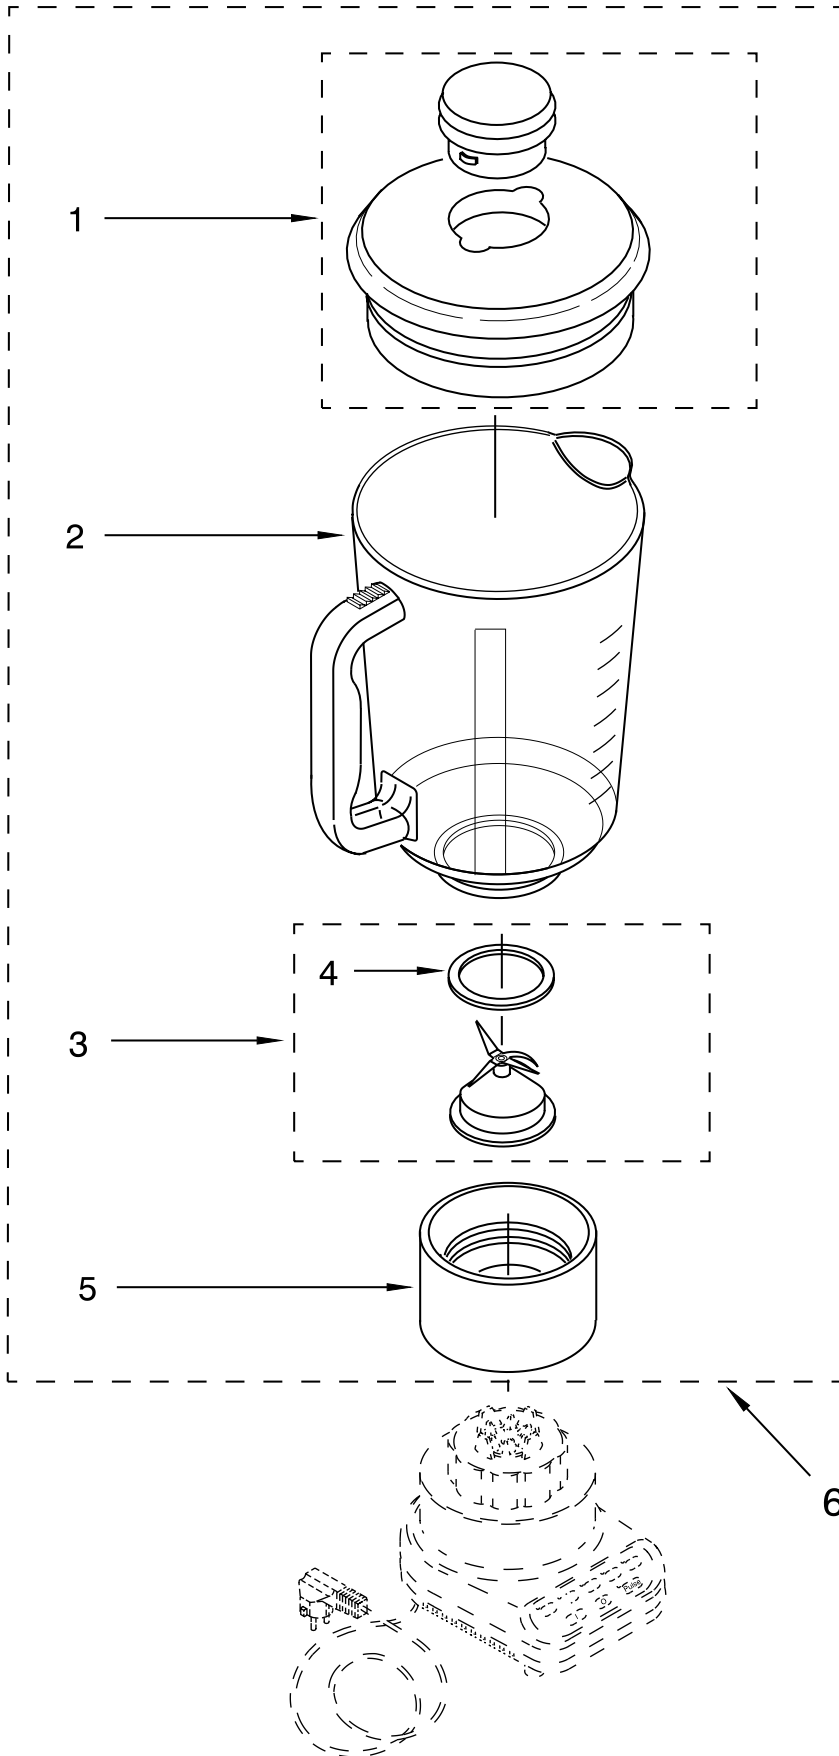

# UNIT PARTS

FOR MODELS: KSB5SS\_\_4, 4KSB5SS\_\_4

FOR ORDERING INFORMATION REFER TO PARTS PRICE LIST

# UNIT PARTS

FOR MODELS: KSB5SS\_\_4, 4KSB5SS\_\_4

Illus. No.	Part No.	DESCRIPTION	Illus. No.	Part No.	DESCRIPTION	Illus. No.	Part No.	DESCRIPTION
1		Literature Parts Use & Care Guide	5	W10068250	Screw	13		Base
	9705082	US	6	9706612	Board, Control		9706718	White
	9705502	Canada	7	3184398	Seal, Motor		9706722	Onyx Black
	8212395	Repair Parts List	8	9706759	Motor	14		Band, Trim
2		Overlay, Switch	9	3400062	Screw		9704283	Black
	9701911	Black	10	9701904	O-Ring		9706616	White
	9701910	White	12	9704230	Coupling, Drive	16	3184608	Screw
3		Housing, Upper				17	115792	Foot, Rubber
	9706989	White				18		Power Cord
	9706993	Onyx Black					9706647	White
	9706999	Imperial White					9706646	Black
	9706997	Imperial Black						

# ATTACHMENT PARTS

FOR MODELS: KSB5SS\_\_4, 4KSB5SS\_\_4

Illus. No.	Part No.	DESCRIPTION
1	9704920	Lid And Cap White
	9704922	Onyx Black
2	9706717	Jar Stainless Steel
3	9704291	Dome & Blade Assy
4	9704204	Seal, Dome
5	9704251	Collar White
	9704253	Black
6	9706558	Upper Assembly, Complete, SS Jar White
	9704982	Onyx Black