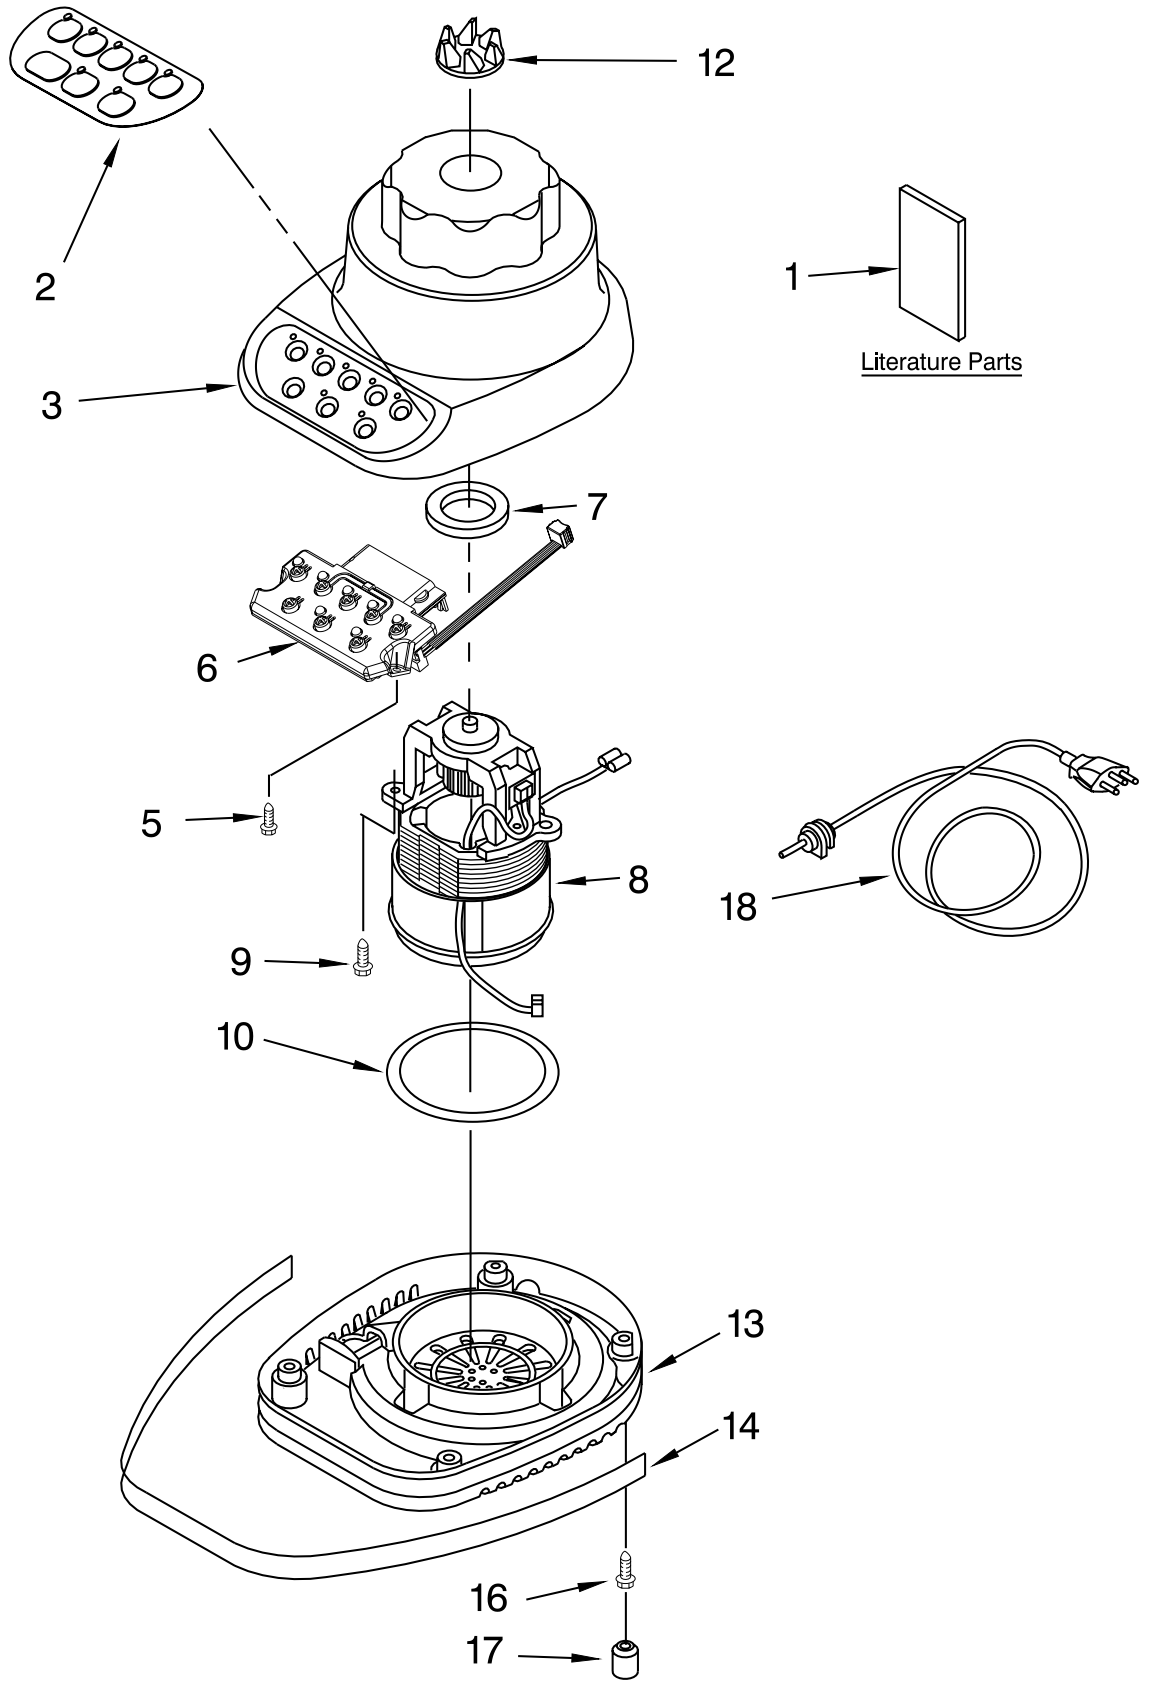

UNIT PARTS

FOR MODELS: KSB5SS __ 4, 4KSB5SS __ 4

FOR ORDERING INFORMATION REFER TO PARTS PRICE LIST