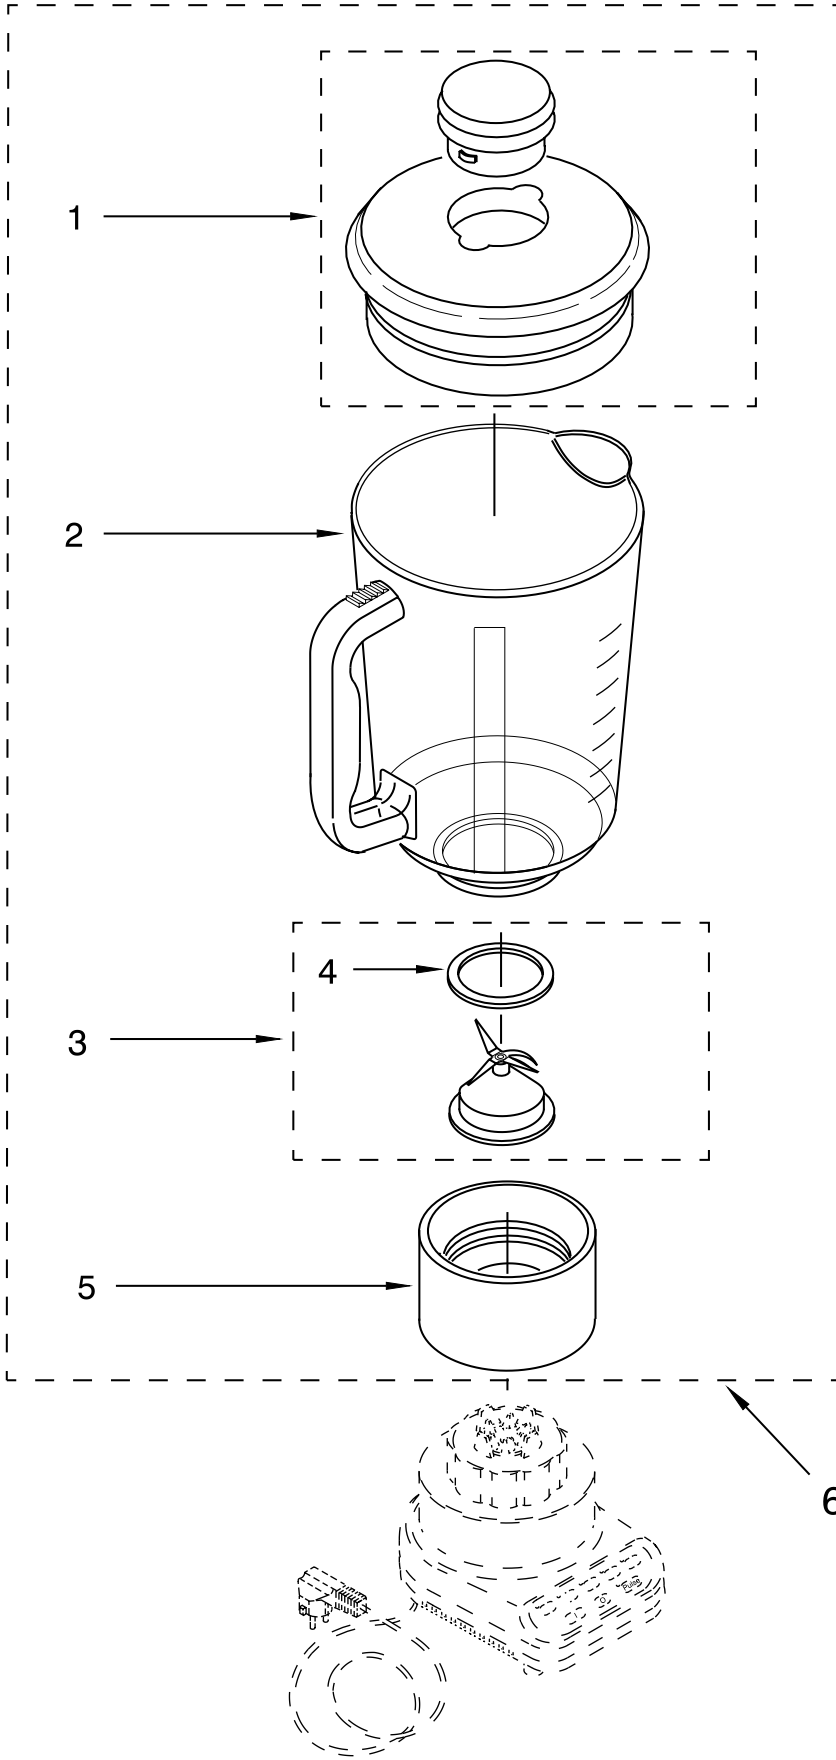

# UNIT PARTS

FOR MODELS: KSB5SS \_\_ 4, 4KSB5SS \_\_ 4

FOR ORDERING INFORMATION REFER TO PARTS PRICE LIST

# UNIT PARTS

FOR MODELS: KSB5SS\_\_4, 4KSB5SS\_\_4

Illus. No.	Part No.	DESCRIPTION	Illus. No.	Part No.	DESCRIPTION	Illus. No.	Part No.	DESCRIPTION
1		Literature Parts Use & Care Guide	5	W10068250	Screw	13		Base
	9705082	US	6	9706612	Board, Control		9706718	White
	9705502	Canada	7	3184398	Seal, Motor		9706722	Onyx Black
	8212395	Repair Parts List	8	9706759	Motor	14		Band, Trim
2		Overlay, Switch	9	3400062	Screw		9704283	Black
	9701911	Black	10	9701904	O-Ring		9706616	White
	9701910	White	12	9704230	Coupling, Drive	16	3184608	Screw
3		Housing, Upper				17	115792	Foot, Rubber
	9706989	White				18		Power Cord
	9706993	Onyx Black					9706647	White
	9706999	Imperial White					9706646	Black
	9706997	Imperial Black						

# ATTACHMENT PARTS

FOR MODELS: KSB5SS\_4, 4KSB5SS\_4

Illus. No.	Part No.	DESCRIPTION
1	9704920	Lid And Cap White
	9704922	Onyx Black
2	9706717	Jar Stainless Steel
3	9704291	Dome & Blade Assy
4	9704204	Seal, Dome Collar
	9704251	White
5	9704253	Black
	9706558	Upper Assembly, Complete, SS Jar
6	9704982	White
		Onyx Black