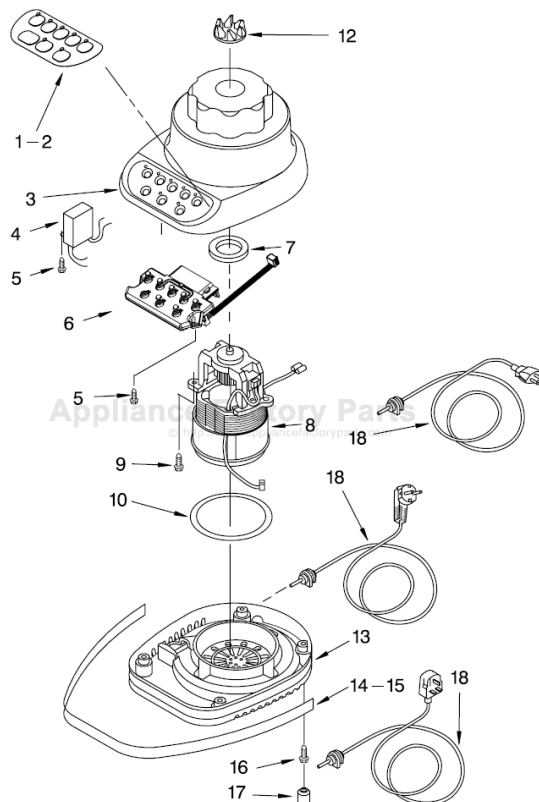

[Find Your KITCHENAID Small Appliance Parts - Select From 538 Models](#)

----- Manual continues below -----