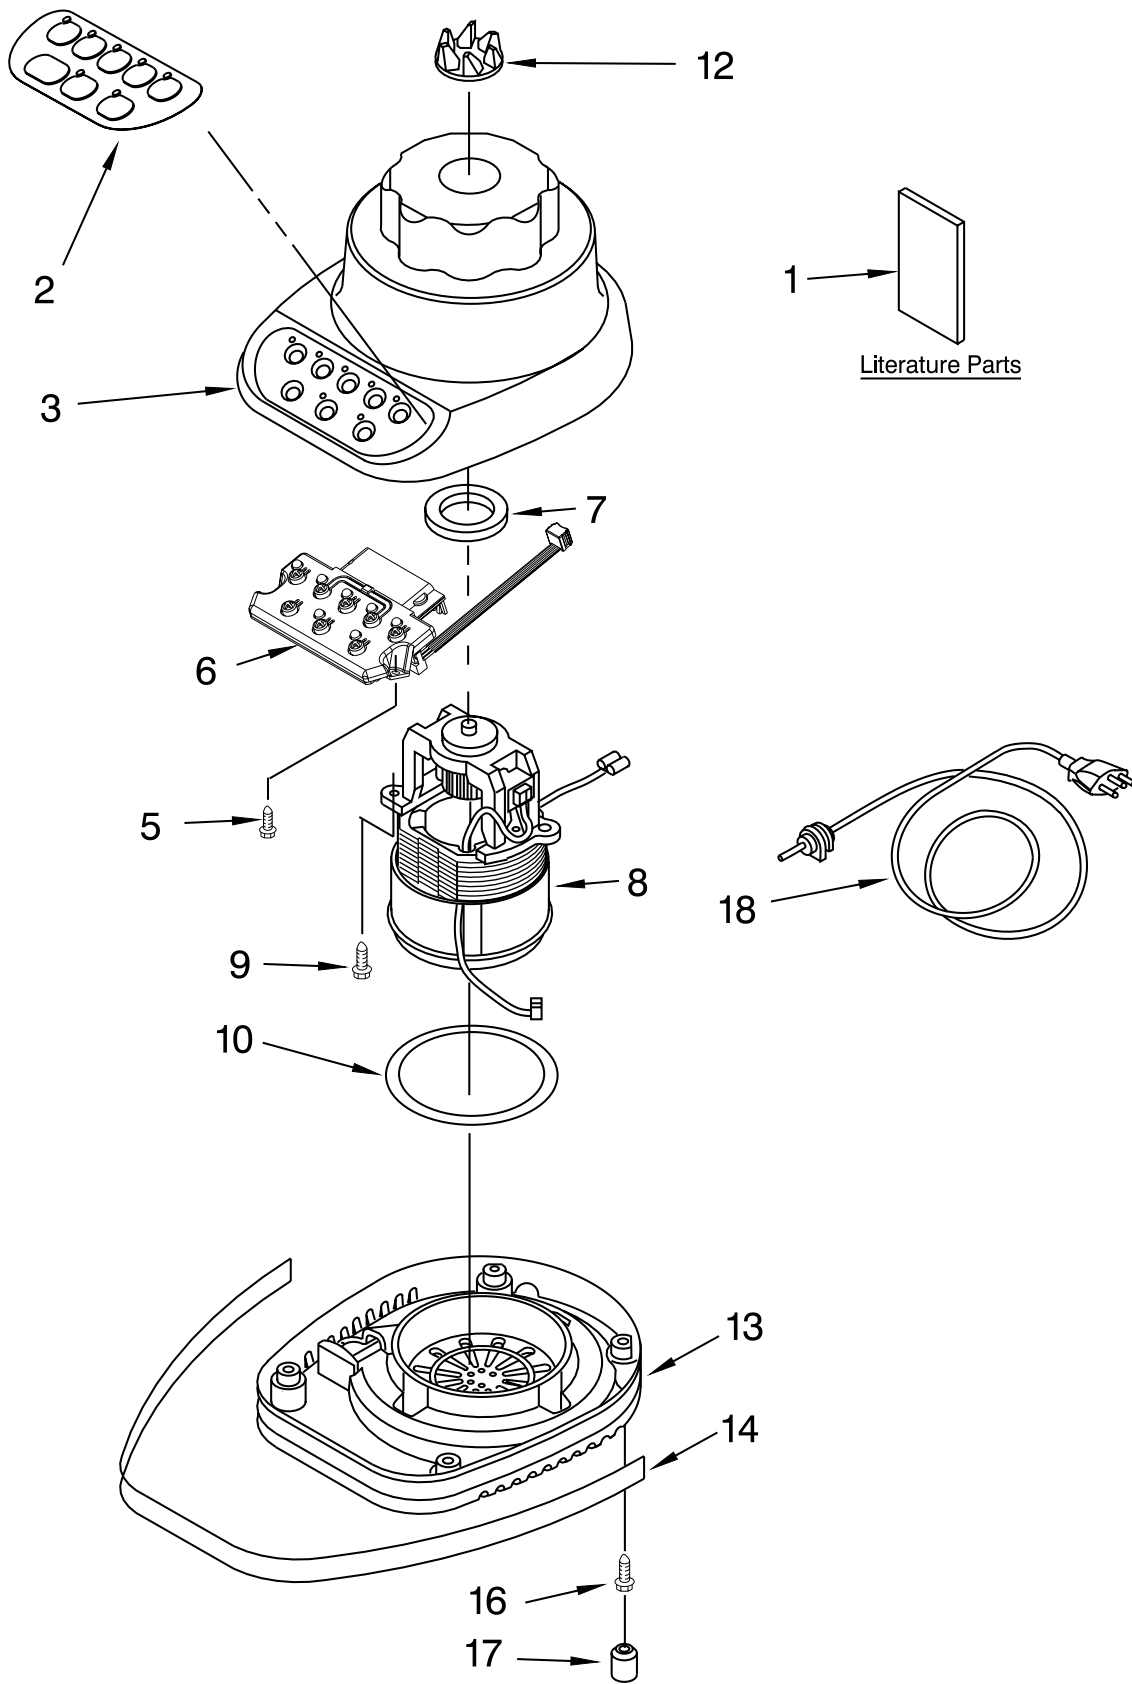

# UNIT PARTS

FOR MODELS: KSB5SS \_\_ 4, 4KSB5SS \_\_ 4

FOR ORDERING INFORMATION REFER TO PARTS PRICE LIST

# UNIT PARTS

FOR MODELS: KSB5SS\_\_4, 4KSB5SS\_\_4

Illus. No.	Part No.	DESCRIPTION	Illus. No.	Part No.	DESCRIPTION	Illus. No.	Part No.	DESCRIPTION
1		Literature Parts Use & Care Guide	5	W10068250	Screw	13		Base
	9705082	US	6	9706612	Board, Control		9706718	White
	9705502	Canada	7	3184398	Seal, Motor		9706722	Onyx Black
	8212395	Repair Parts List	8	9706759	Motor	14		Band, Trim
2		Overlay, Switch	9	3400062	Screw		9704283	Black
	9701911	Black	10	9701904	O-Ring		9706616	White
	9701910	White	12	9704230	Coupling, Drive	16	3184608	Screw
3		Housing, Upper				17	115792	Foot, Rubber
	9706989	White				18		Power Cord
	9706993	Onyx Black					9706647	White
	9706999	Imperial White					9706646	Black
	9706997	Imperial Black						

# ATTACHMENT PARTS

FOR MODELS: KSB5SS\_4, 4KSB5SS\_4

Illus. No.	Part No.	DESCRIPTION
1	9704920	Lid And Cap White
	9704922	Onyx Black
2	9706717	Jar Stainless Steel
3	9704291	Dome & Blade Assy
4	9704204	Seal, Dome
5	9704251	Collar White
	9704253	Black
6		Upper Assembly, Complete, SS Jar
	9706558	White
	9704982	Onyx Black