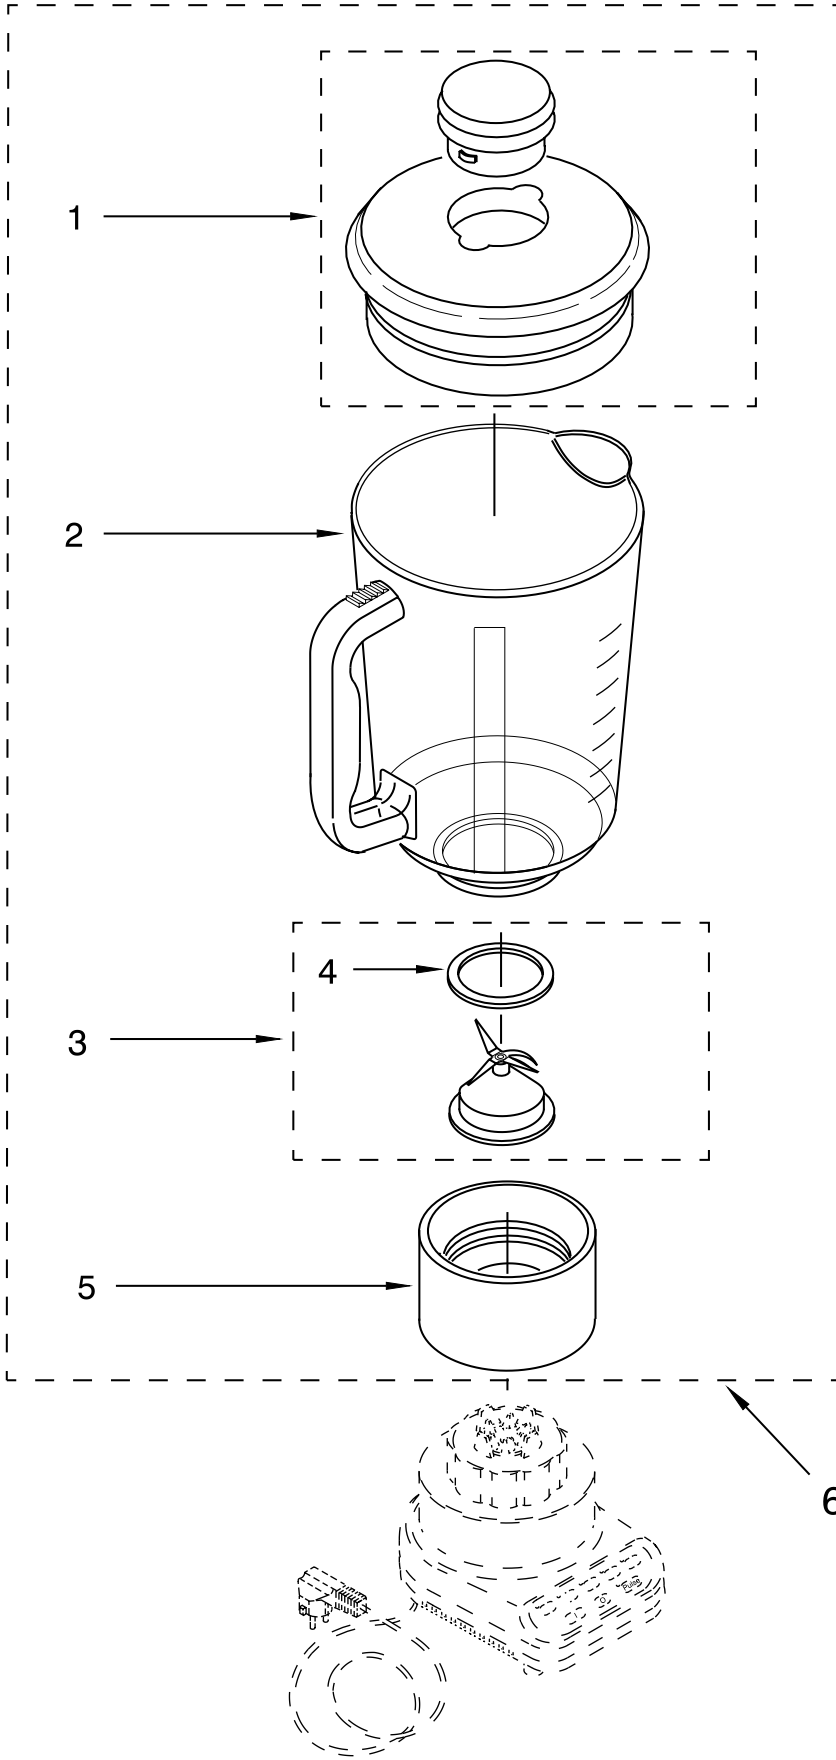

# UNIT PARTS

FOR MODELS: KSB5SS \_\_ 4, 4KSB5SS \_\_ 4

FOR ORDERING INFORMATION REFER TO PARTS PRICE LIST

# UNIT PARTS

FOR MODELS: KSB5SS\_\_4, 4KSB5SS\_\_4

Illus. No.	Part No.	DESCRIPTION	Illus. No.	Part No.	DESCRIPTION	Illus. No.	Part No.	DESCRIPTION
1		Literature Parts Use & Care Guide	5	W10068250	Screw	13		Base
	9705082	US	6	9706612	Board, Control		9706718	White
	9705502	Canada	7	3184398	Seal, Motor		9706722	Onyx Black
	8212395	Repair Parts List	8	9706759	Motor	14		Band, Trim
2		Overlay, Switch	9	3400062	Screw		9704283	Black
	9701911	Black	10	9701904	O-Ring		9706616	White
	9701910	White	12	9704230	Coupling, Drive	16	3184608	Screw
3		Housing, Upper				17	115792	Foot, Rubber
	9706989	White				18		Power Cord
	9706993	Onyx Black					9706647	White
	9706999	Imperial White					9706646	Black
	9706997	Imperial Black						

# ATTACHMENT PARTS

FOR MODELS: KSB5SS\_4, 4KSB5SS\_4

Illus. No.	Part No.	DESCRIPTION
1	9704920	Lid And Cap White
	9704922	Onyx Black
2	9706717	Jar Stainless Steel
3	9704291	Dome & Blade Assy
4	9704204	Seal, Dome
5	9704251	Collar White
	9704253	Black
6		Upper Assembly, Complete, SS Jar
	9706558	White
	9704982	Onyx Black