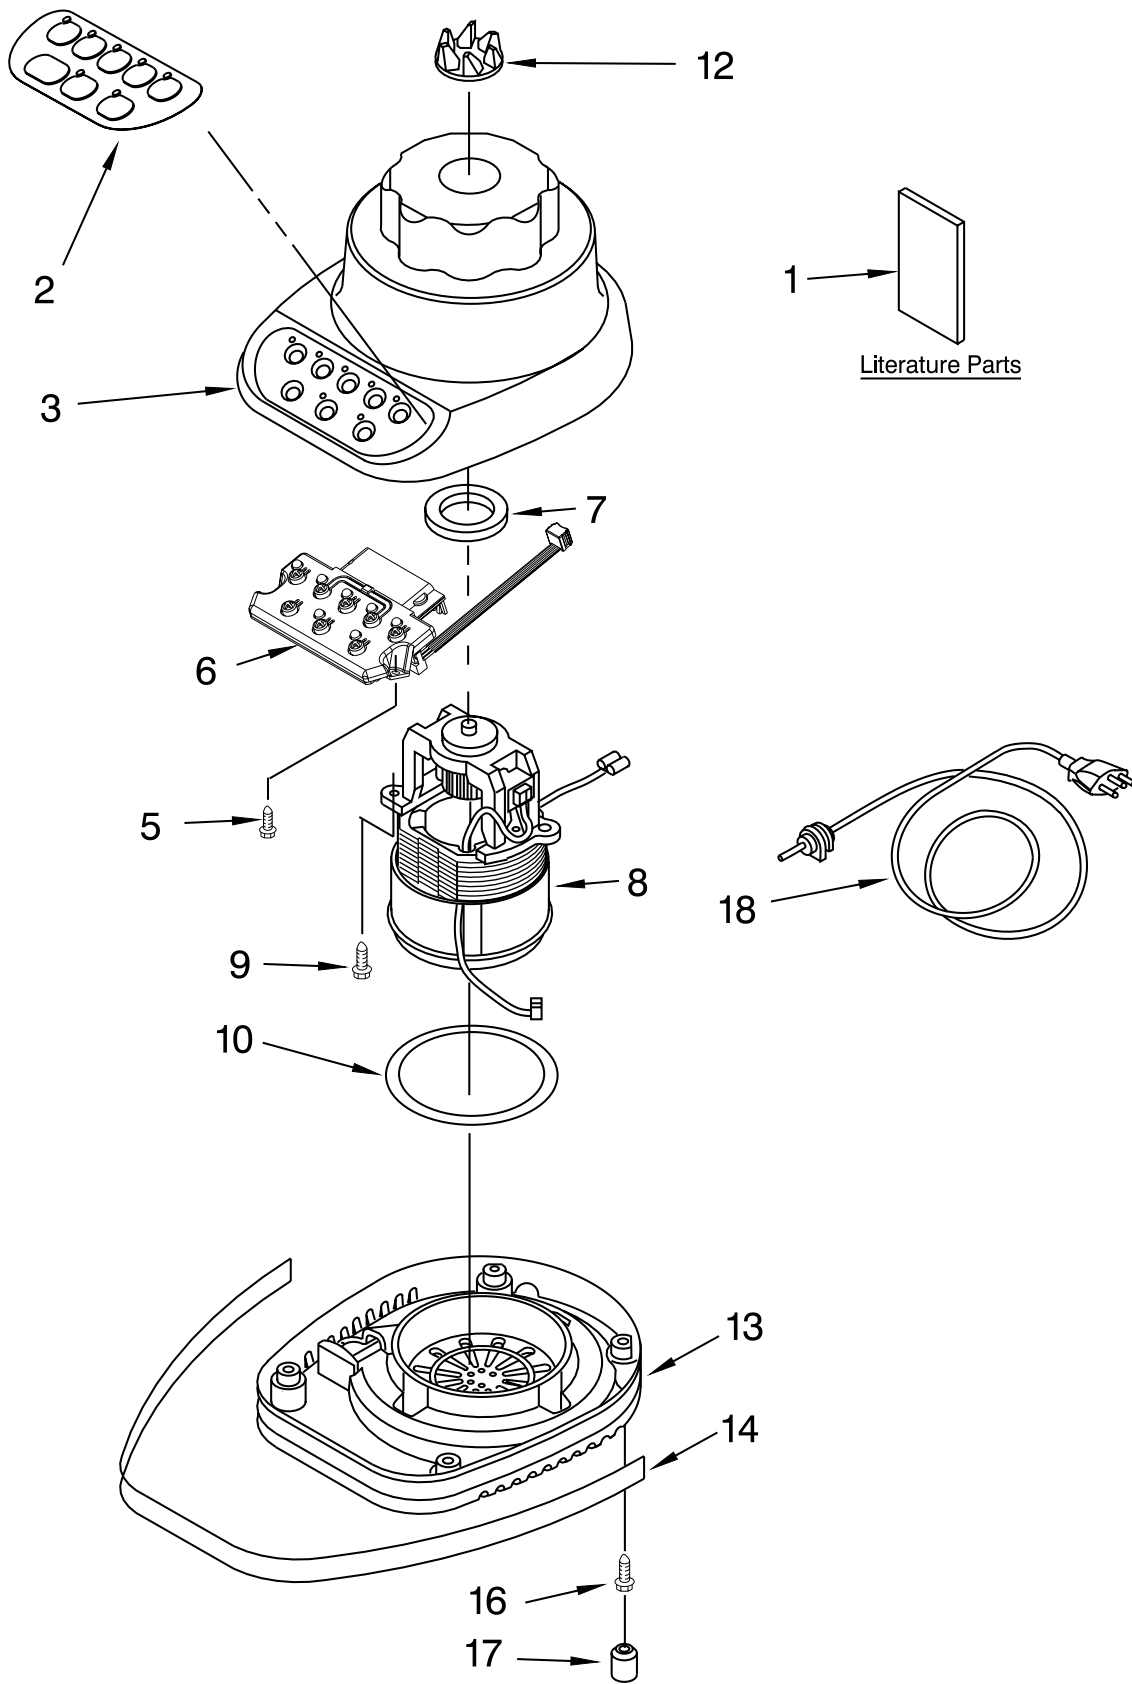

----- Manual continues below -----

PARTS LIST

for

KitchenAid®

5-SPEED BLENDER – SS JAR

MODELS:

KSB5SSWH4 (White)
KSB5SSOB4 (Onyx Black)
KSB5SSMW4 (Imperial White)
KSB5SSBK4 (Imperial Black)
4KSB5SSOB4 (Onyx Black)

**FOR CUSTOMER SATISFACTION ALWAYS USE
FACTORY SPECIFICATION PARTS**

UNIT PARTS

FOR MODELS: KSB5SS __ 4, 4KSB5SS __ 4

FOR ORDERING INFORMATION REFER TO PARTS PRICE LIST

UNIT PARTS

FOR MODELS: KSB5SS__4, 4KSB5SS__4

Illus. No.	Part No.	DESCRIPTION	Illus. No.	Part No.	DESCRIPTION	Illus. No.	Part No.	DESCRIPTION
1		Literature Parts Use & Care Guide	5	W10068250	Screw	13		Base
	9705082	US	6	9706612	Board, Control		9706718	White
	9705502	Canada	7	3184398	Seal, Motor		9706722	Onyx Black
	8212395	Repair Parts List	8	9706759	Motor	14		Band, Trim
2		Overlay, Switch	9	3400062	Screw		9704283	Black
	9701911	Black	10	9701904	O-Ring		9706616	White
	9701910	White	12	9704230	Coupling, Drive	16	3184608	Screw
3		Housing, Upper				17	115792	Foot, Rubber
	9706989	White				18		Power Cord
	9706993	Onyx Black					9706647	White
	9706999	Imperial White					9706646	Black
	9706997	Imperial Black						

FOR ORDERING INFORMATION REFER TO PARTS PRICE LIST

ATTACHMENT PARTS

FOR MODELS: KSB5SS_4, 4KSB5SS_4

Illus. No.	Part No.	DESCRIPTION
1	9704920	Lid And Cap White
	9704922	Onyx Black
2	9706717	Jar Stainless Steel
	9704291	Dome & Blade Assy
3	9704204	Seal, Dome
	9704251	Collar White
4	9704253	Black
	9706558	Upper Assembly, Complete, SS Jar
5	9704982	Onyx Black