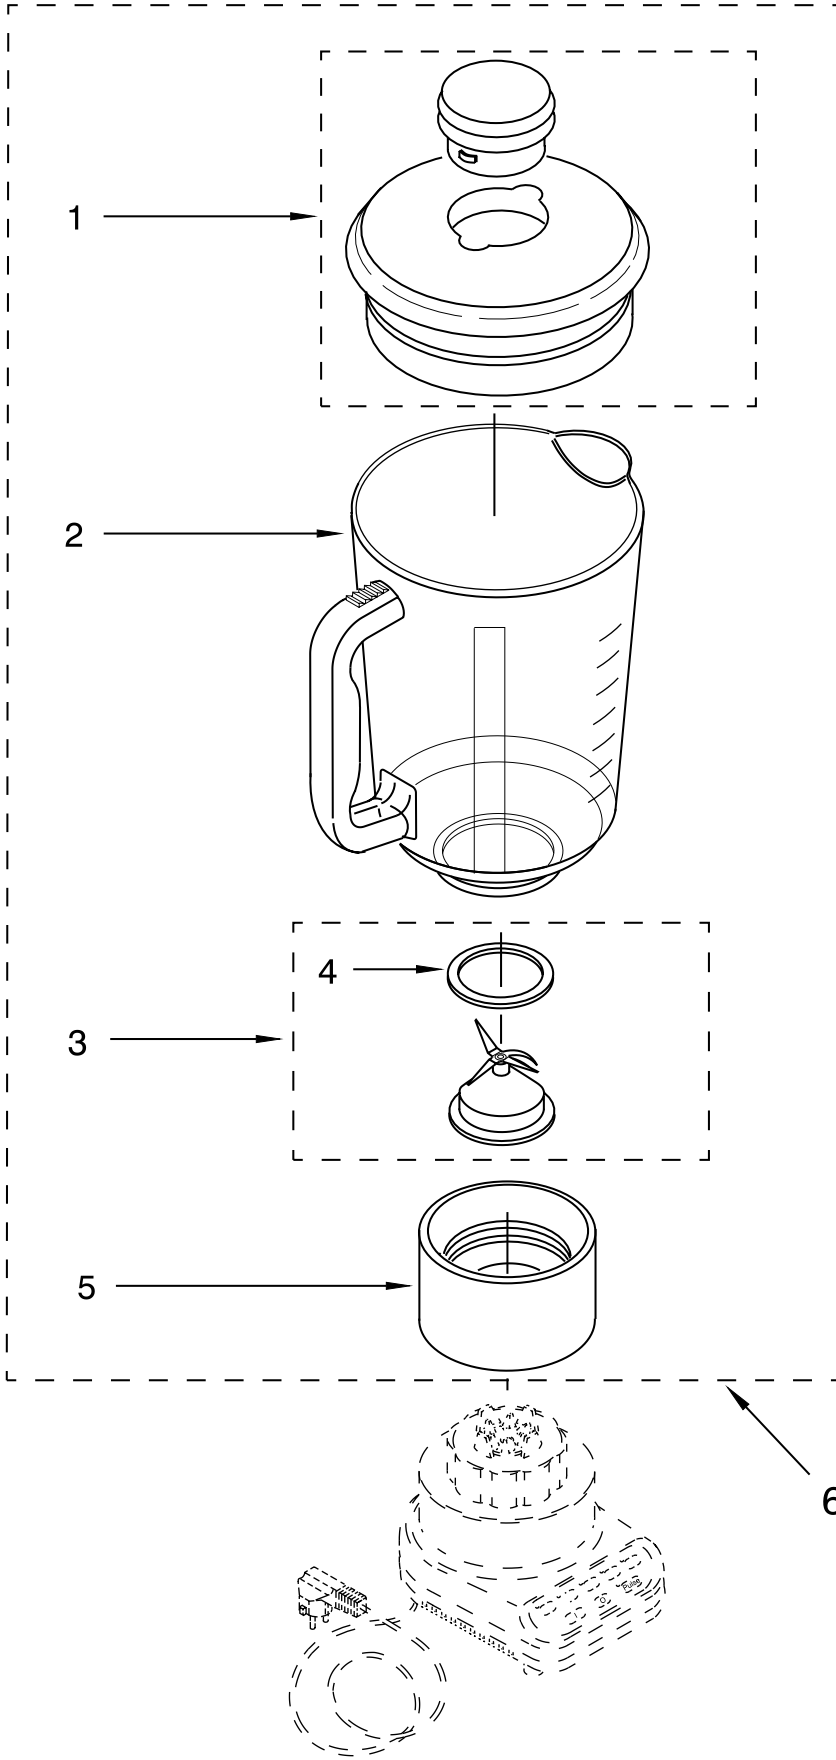

----- Manual continues below -----

PARTS LIST

for

KitchenAid®

5-SPEED BLENDER – SS JAR

MODELS:

KSB5SSWH4 (White)
KSB5SSOB4 (Onyx Black)
KSB5SSMW4 (Imperial White)
KSB5SSBK4 (Imperial Black)
4KSB5SSOB4 (Onyx Black)

**FOR CUSTOMER SATISFACTION ALWAYS USE
FACTORY SPECIFICATION PARTS**

UNIT PARTS

FOR MODELS: KSB5SS __ 4, 4KSB5SS __ 4

FOR ORDERING INFORMATION REFER TO PARTS PRICE LIST

UNIT PARTS

FOR MODELS: KSB5SS__4, 4KSB5SS__4

Illus. No.	Part No.	DESCRIPTION	Illus. No.	Part No.	DESCRIPTION	Illus. No.	Part No.	DESCRIPTION
1		Literature Parts Use & Care Guide	5	W10068250	Screw	13		Base
	9705082	US	6	9706612	Board, Control		9706718	White
	9705502	Canada	7	3184398	Seal, Motor		9706722	Onyx Black
	8212395	Repair Parts List	8	9706759	Motor	14		Band, Trim
2		Overlay, Switch	9	3400062	Screw		9704283	Black
	9701911	Black	10	9701904	O-Ring		9706616	White
	9701910	White	12	9704230	Coupling, Drive	16	3184608	Screw
3		Housing, Upper				17	115792	Foot, Rubber
	9706989	White				18		Power Cord
	9706993	Onyx Black					9706647	White
	9706999	Imperial White					9706646	Black
	9706997	Imperial Black						

FOR ORDERING INFORMATION REFER TO PARTS PRICE LIST

ATTACHMENT PARTS

FOR MODELS: KSB5SS_4, 4KSB5SS_4

Illus. No.	Part No.	DESCRIPTION
1	9704920	Lid And Cap White
	9704922	Onyx Black
2	9706717	Jar Stainless Steel
	9704291	Dome & Blade Assy
3	9704204	Seal, Dome
	9704251	Collar White
4	9704253	Black
	9706558	Upper Assembly, Complete, SS Jar
5	9704982	Onyx Black