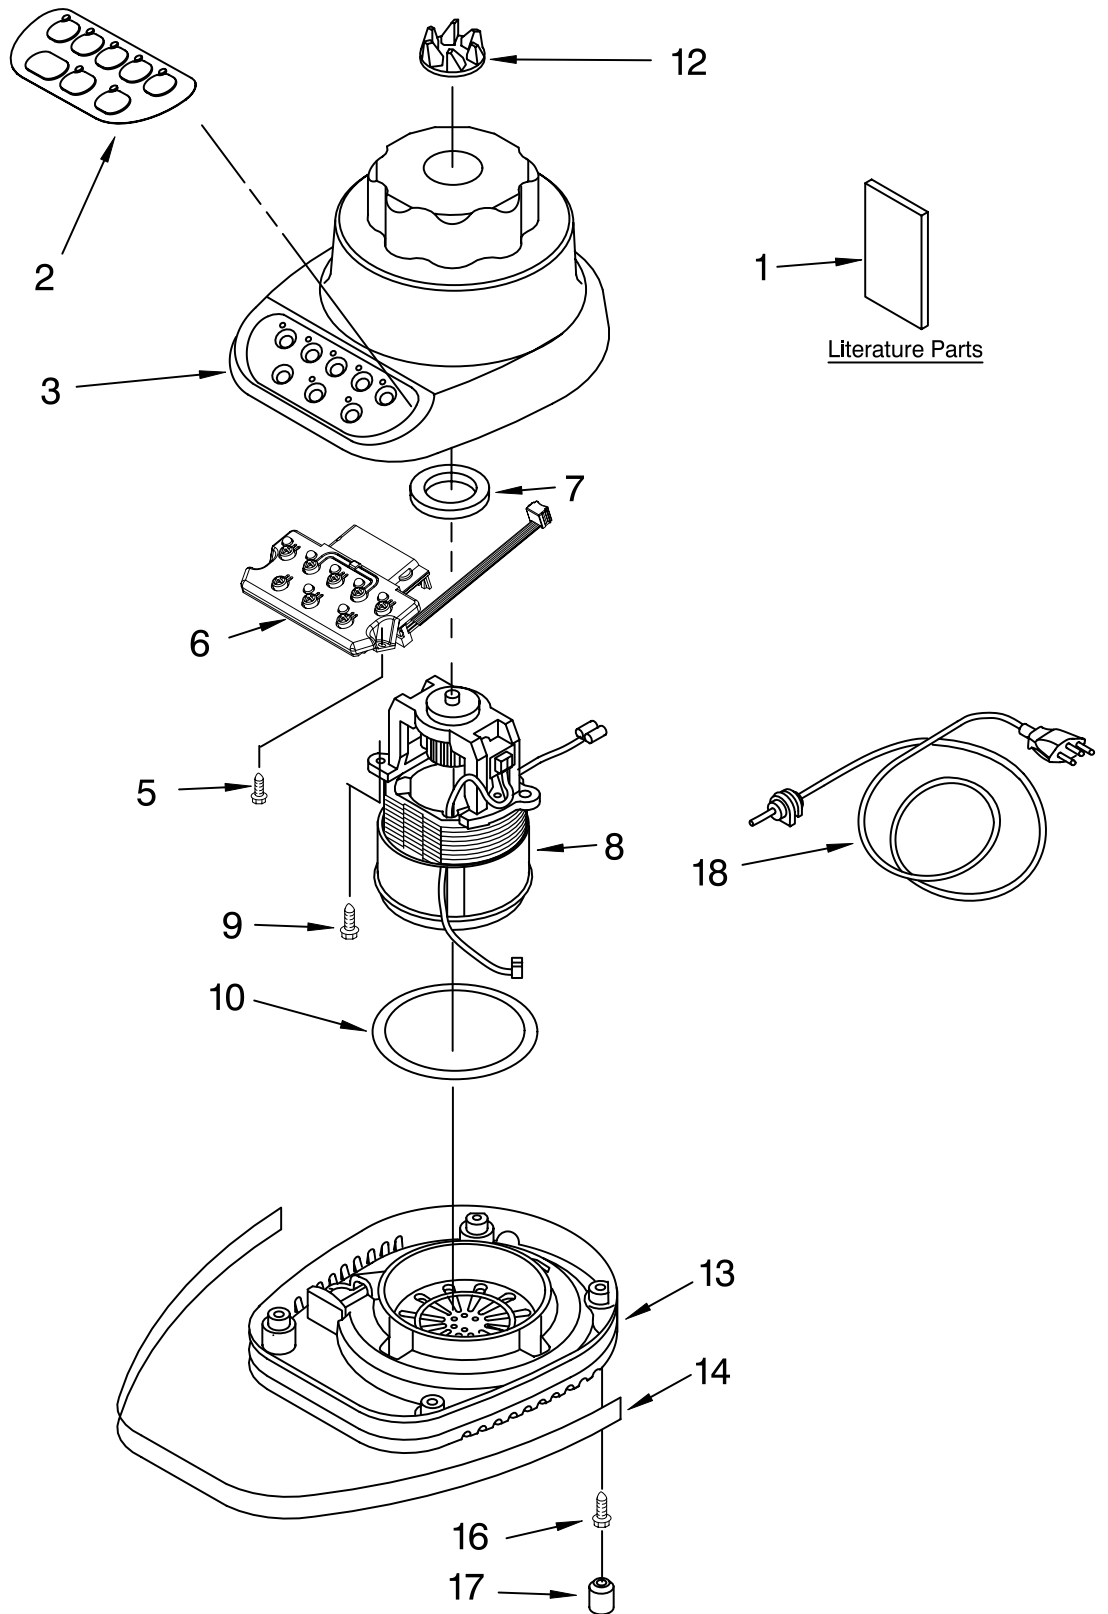

FOR CUSTOMER SATISFACTION ALWAYS USE
FACTORY SPECIFICATION PARTS

UNIT PARTS

FOR VARIATIONS OF MODEL: KSB5__4

FOR ORDERING INFORMATION REFER TO PARTS PRICE LIST

UNIT PARTS

FOR VARIATIONS OF MODEL: KSB5__4

Illus. No.	Part No.	DESCRIPTION	Illus. No.	Part No.	DESCRIPTION	Illus. No.	Part No.	DESCRIPTION	
1		Literature Parts	3		Housing, Upper	10	9701904	O-Ring	
		Use & Care Guide		9706989	White		12	9704230	Coupling, Drive
		9704205 US		9706993	Onyx Black		13		Base
		9704276 Canada		9706900	Chrome			9706718	White
	2	8212003		Repair Parts List	9706991		Cobalt Blue	9706722	Onyx Black
		Overlay, Switch		9706994	Majestic Yellow		9706720	Cobalt Blue	
		9701911 Black		9706992	Empire Green		9706723	Majestic Yellow	
		9701910 White On White		9706995	Empire Red		9706721	Empire Green	
		9701907 White		9706990	Almond Creme		9706724	Empire Red	
		9701908 Almond Creme		9706996	Imperial Gray		9706719	Almond Creme	
		9701914 Cobalt Blue		9706901	Nickel		9708771	Pink	
		9704486 Empire Red		9707544	Tangerine		9707547	Tangerine	
		9701912 Empire Green		9706997	Imperial Black		14		Band, Trim
		9704485 Majestic Yellow		9706902	Copper			3184616	Grey
		9707546 Tangerine		9707354	Metallic Pink			3184612	White
		9708770 Pink		9708768	Pink			3184617	Black with
				5	303921		Screw		
			6	9706612	Board, Control			3184613	Almond Creme
			7	3184398	Seal, Motor			3184614	Silver with
			8	9706759	Motor				Black Lettering
			9	3400062	Screw	16	3184608	Screw	
						17	115792	Foot, Rubber	
						18		Power Cord	
								9706647	White
								9706646	Black