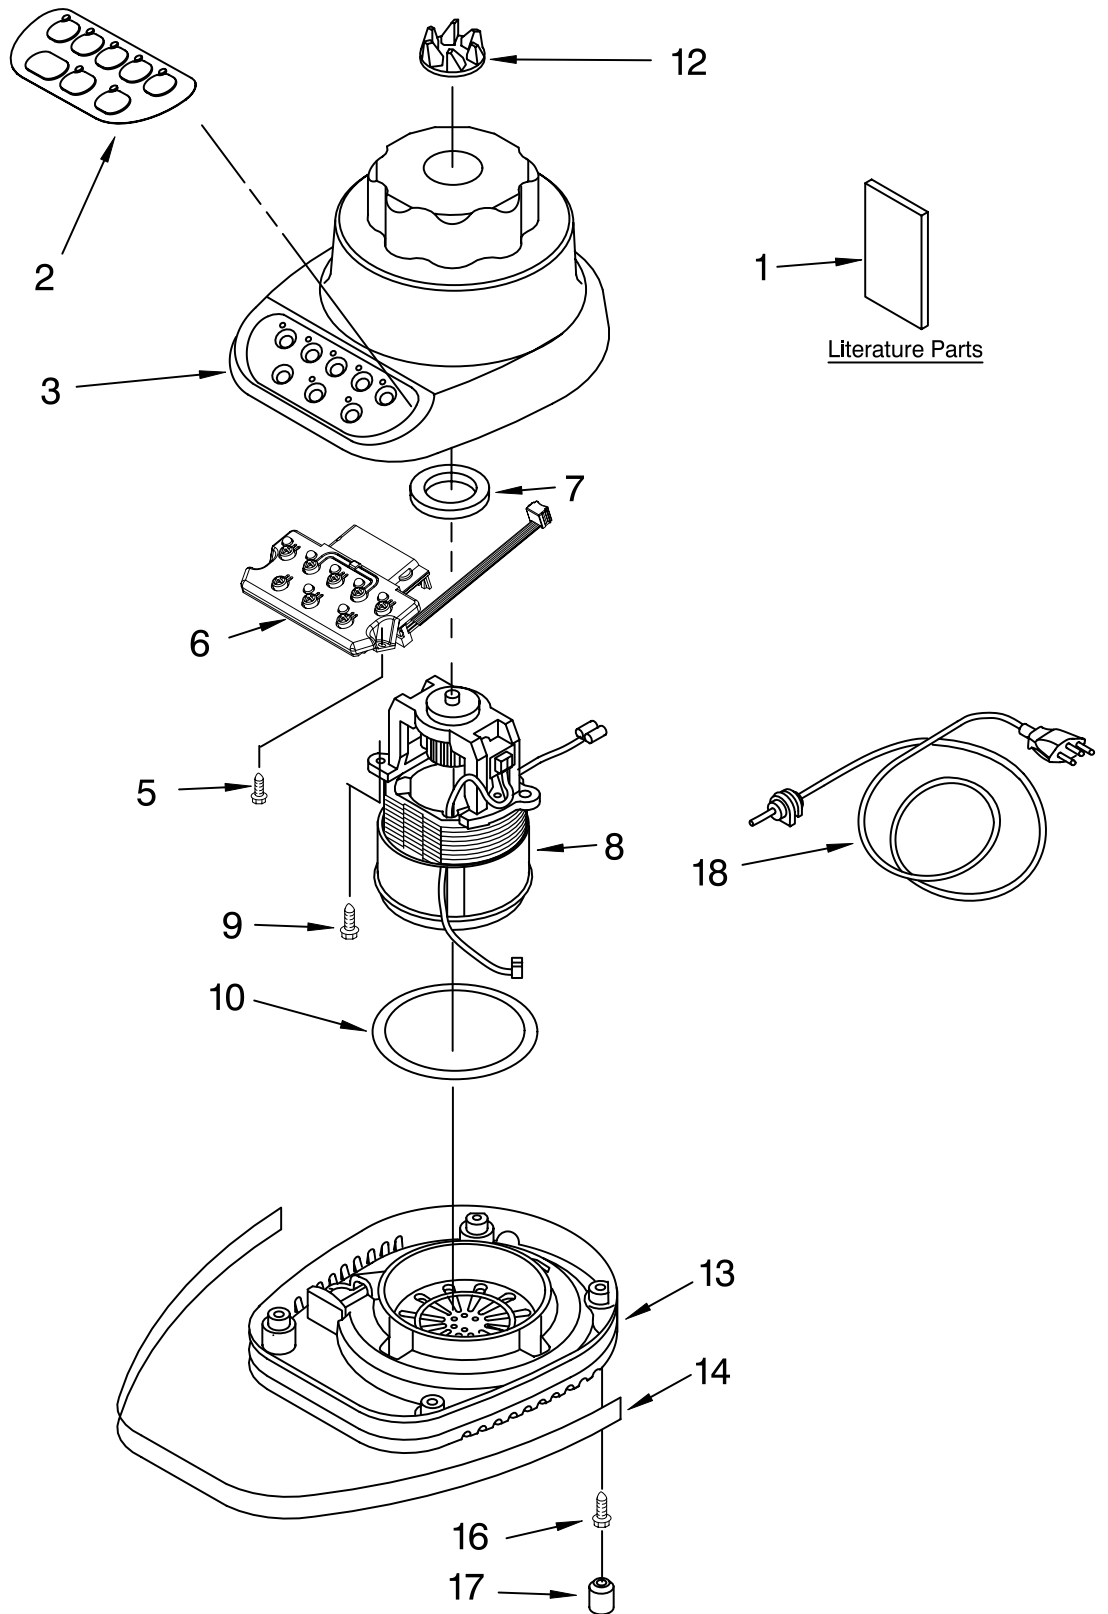

FOR CUSTOMER SATISFACTION ALWAYS USE
FACTORY SPECIFICATION PARTS

UNIT PARTS

FOR VARIATIONS OF MODEL: KSB5__4

FOR ORDERING INFORMATION REFER TO PARTS PRICE LIST

UNIT PARTS

FOR VARIATIONS OF MODEL: KSB5__4

Illus. No.	Part No.	DESCRIPTION	Illus. No.	Part No.	DESCRIPTION	Illus. No.	Part No.	DESCRIPTION	
1		Literature Parts	3		Housing, Upper	10	9701904	O-Ring	
		Use & Care Guide		9706989	White		12	9704230	Coupling, Drive
		9704205 US		9706993	Onyx Black		13		Base
		9704276 Canada		9706900	Chrome			9706718	White
	2	8212003		Repair Parts List	9706991		Cobalt Blue	9706722	Onyx Black
		Overlay, Switch		9706994	Majestic Yellow		9706720	Cobalt Blue	
		9701911 Black		9706992	Empire Green		9706723	Majestic Yellow	
		9701910 White On White		9706995	Empire Red		9706721	Empire Green	
		9701907 White		9706990	Almond Creme		9706724	Empire Red	
		9701908 Almond Creme		9706996	Imperial Gray		9706719	Almond Creme	
		9701914 Cobalt Blue		9706901	Nickel		9708771	Pink	
		9704486 Empire Red		9707544	Tangerine		9707547	Tangerine	
		9701912 Empire Green		9706997	Imperial Black		14		Band, Trim
		9704485 Majestic Yellow		9706902	Copper			3184616	Grey
		9707546 Tangerine		9707354	Metallic Pink			3184612	White
		9708770 Pink	9708768	Pink	3184617	Black with			
				5	303921	Screw			Silver Lettering
			6	9706612	Board, Control			3184613	Almond Creme
			7	3184398	Seal, Motor			3184614	Silver with
			8	9706759	Motor				Black Lettering
			9	3400062	Screw	16	3184608	Screw	
						17	115792	Foot, Rubber	
						18		Power Cord	
							9706647	White	
							9706646	Black	