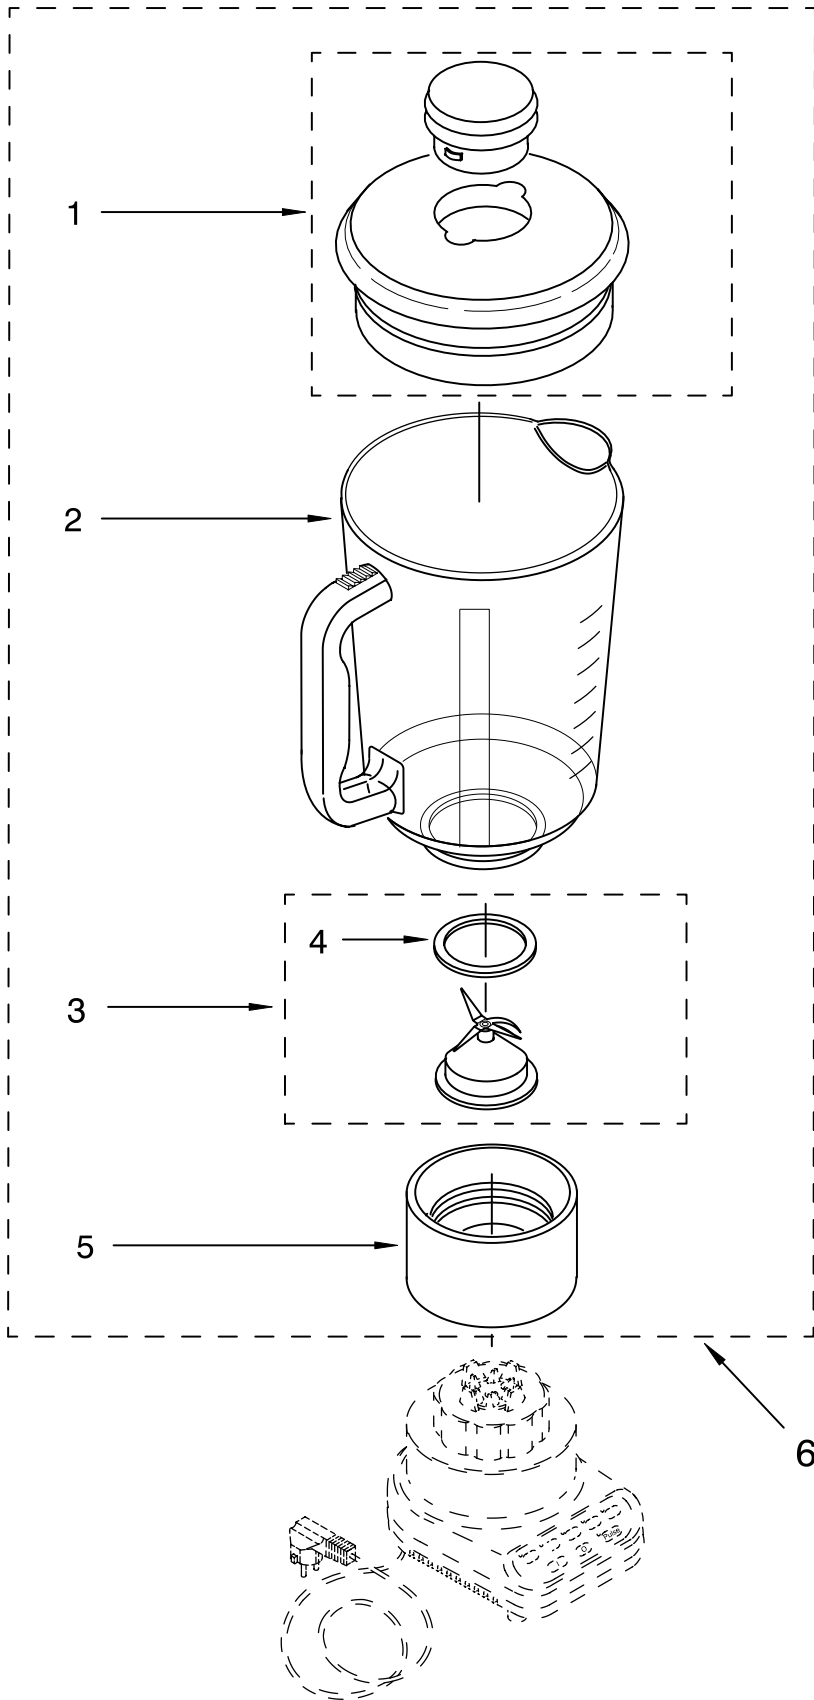

ATTACHMENT PARTS

FOR VARIATIONS OF MODEL: KSB5__4

Illus. No.	Part No.	DESCRIPTION	
1		Lid And Cap	
	9704920	White	
	9704922	Onyx Black	
	9704924	Cobalt Blue	
	9704926	Majestic Yellow	
	9704925	Empire Green	
	9704923	Empire Red	
	9704921	Almond Creme	
	9707549	Tangerine	
	9708773	Pink	
2		Jar	
	9704200	Clear Glass	
	3	9704291	Dome & Blade Assy
		9704204	Seal, Insert
	5		Collar
		9704251	White
		9704253	Onyx Black
		9704255	Cobalt Blue
		9704257	Majestic Yellow
		9704256	Empire Green
		9704254	Empire Red
		9704252	Almond Creme
		9707551	Tangerine
9708775		Pink	
6		Upper Assembly, Complete	
	4176524	White	
	9704212	Onyx Black	
	9704214	Cobalt Blue	
	9704216	Majestic Yellow	
	9704215	Empire Green	
	9704213	Empire Red	
	9704211	Almond Creme	
9707548	Tangerine		
9708772	Pink		

FOR ORDERING INFORMATION REFER TO PARTS PRICE LIST