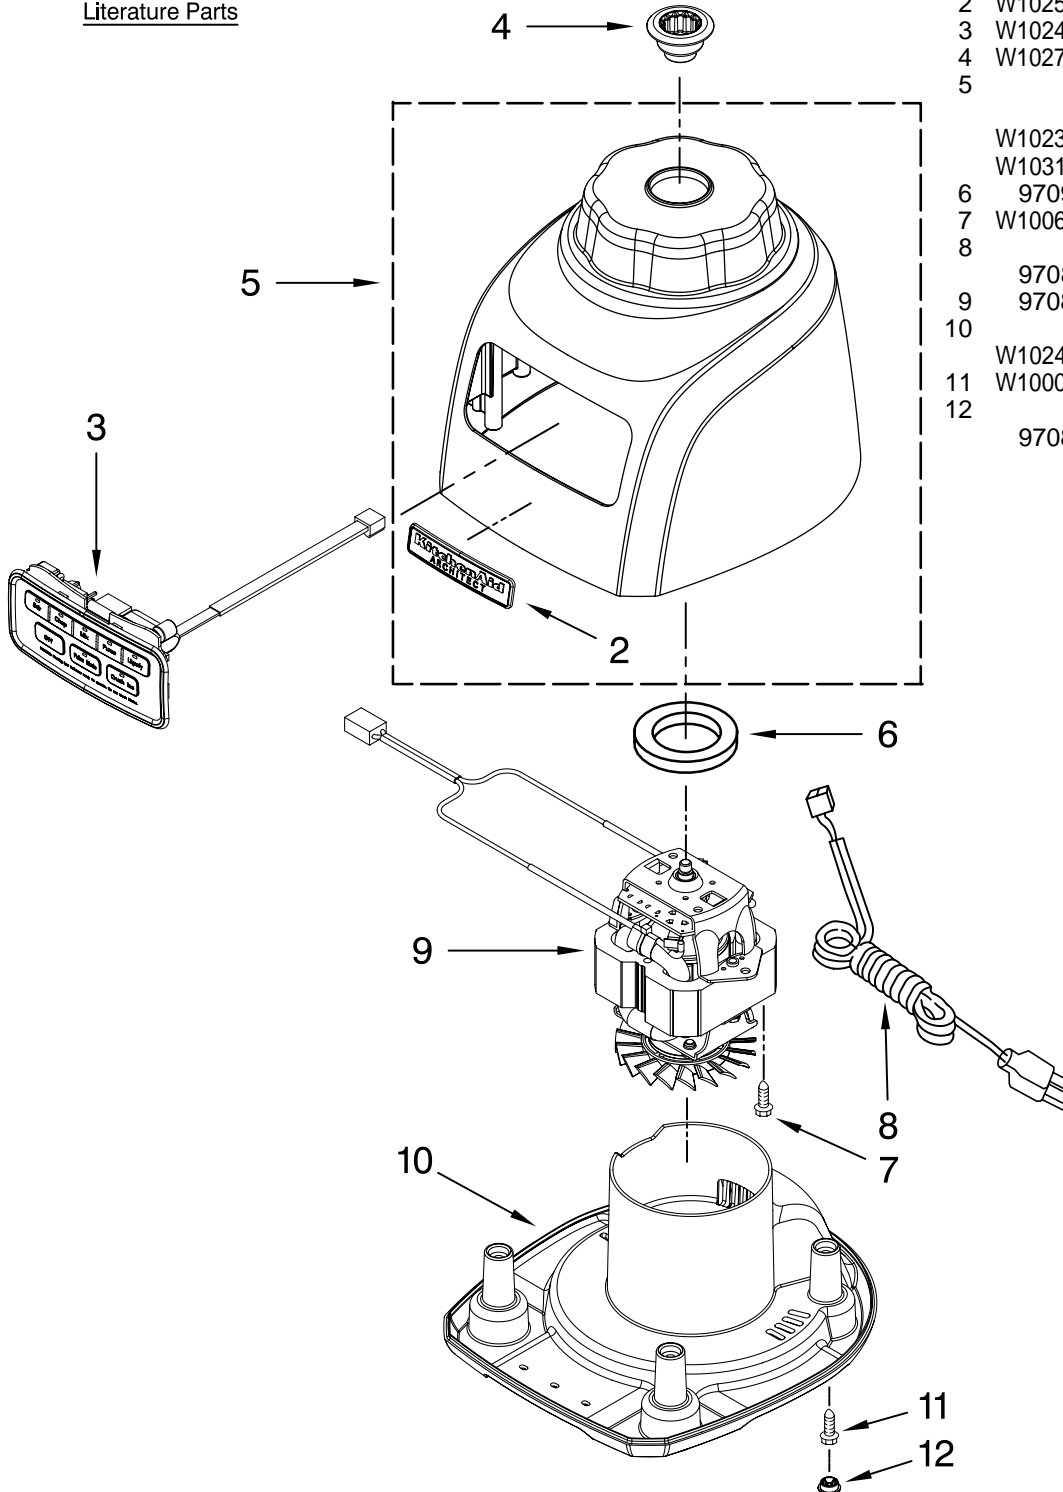

PARTS LIST

for

KitchenAid®

5-SPEED ARCHITECT BLENDER

48 OZ. GLASS JAR

MODELS:

**KSB655CS0 (Cocoa Silver)
KSB655CA0 (Candy Apple)**

FOR CUSTOMER SATISFACTION ALWAYS USE
FACTORY SPECIFICATION PARTS

KITCHENAID

ST. JOSEPH MICHIGAN 49085

UNIT PARTS

FOR VARIATIONS OF MODEL: KSB655__0

Illus. No.	Part No.	DESCRIPTION
------------	----------	-------------

1		Literature Parts
	W10254142	Use & Care, Trilin
	W10273146	Repair Parts List
2	W10254136	Nameplate
3	W10245888	Control Assembly
4	W10279256	Coupling, Lower
5		Housing, Upper
		Incl. Nameplate
	W10236587	Cocoa Silver
	W10317073	Candy Apple
6	9709366	Seal, Motor
7	W10068250	Screw, 8-32 x 375
8		Cord, Power
	9708928	Black
9	9708887	Motor, 120V - 5Spd
10		Base
	W10243482	Black
11	W10001200	Screw
12		Foot, Rubber
	9708927	Grey

FOR ORDERING INFORMATION REFER TO PARTS PRICE LIST

ATTACHMENT PARTS

FOR VARIATIONS OF MODEL: KSB655__0

Illus. No.	Part No.	DESCRIPTION
1		Lid Assembly (Includes Cap)
	9709363	Black
2	W10221782	Jar, Glass
3	W10292571	Gasket, Jar
4		Collar, w/Blades
	W10279518	Black
5		Jar Assembly
	W10279534	Black