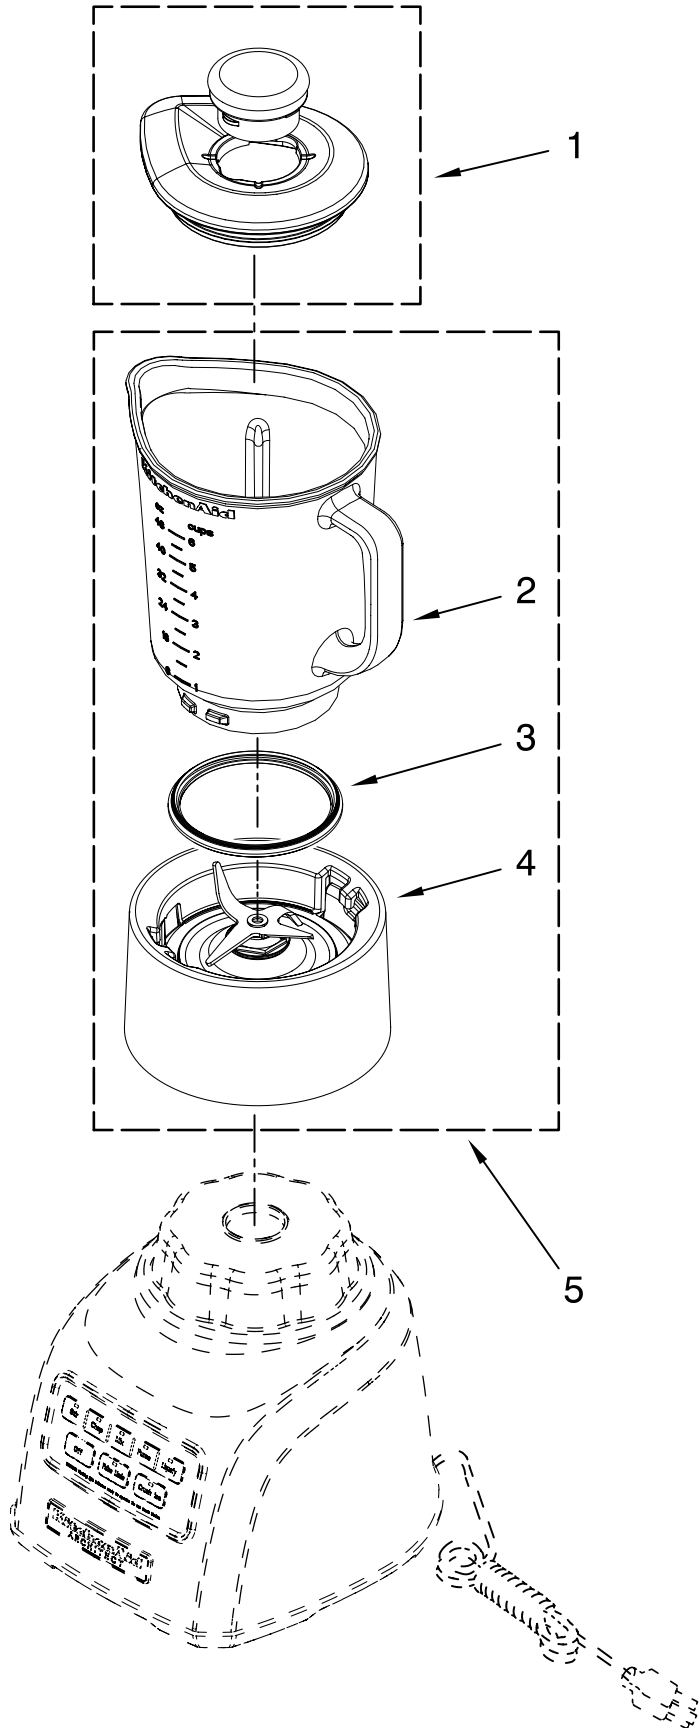

PARTS LIST

for

KitchenAid®

5-SPEED ARCHITECT BLENDER

48 OZ. GLASS JAR

MODELS:

**KSB655CS0 (Cocoa Silver)
KSB655CA0 (Candy Apple)**

FOR CUSTOMER SATISFACTION ALWAYS USE
FACTORY SPECIFICATION PARTS

KITCHENAID

ST. JOSEPH MICHIGAN 49085

UNIT PARTS

FOR VARIATIONS OF MODEL: KSB655__0

Illus. No.	Part No.	DESCRIPTION
------------	----------	-------------

1		Literature Parts
	W10254142	Use & Care, Trilin
	W10273146	Repair Parts List
2	W10254136	Nameplate
3	W10245888	Control Assembly
4	W10279256	Coupling, Lower
5		Housing, Upper
		Incl. Nameplate
	W10236587	Cocoa Silver
	W10317073	Candy Apple
6	9709366	Seal, Motor
7	W10068250	Screw, 8-32 x 375
8		Cord, Power
	9708928	Black
9	9708887	Motor, 120V - 5Spd
10		Base
	W10243482	Black
11	W10001200	Screw
12		Foot, Rubber
	9708927	Grey

FOR ORDERING INFORMATION REFER TO PARTS PRICE LIST

ATTACHMENT PARTS

FOR VARIATIONS OF MODEL: KSB655__0

Illus. No.	Part No.	DESCRIPTION
1		Lid Assembly (Includes Cap)
	9709363	Black
2	W10221782	Jar, Glass
3	W10292571	Gasket, Jar
4		Collar, w/Blades
	W10279518	Black
5		Jar Assembly
	W10279534	Black