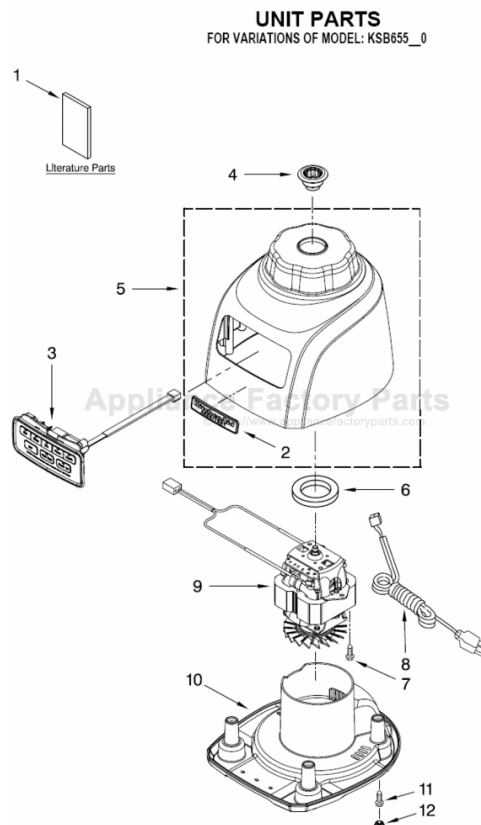

This Owner's Manual is provided and hosted by Appliance Factory Parts.

KITCHENAID KSB655CA0 Owner's Manual

[Shop genuine replacement parts for KITCHENAID
KSB655CA0](#)

[Find Your KITCHENAID Mixer Parts - Select From 532 Models](#)

----- Manual continues below -----

PARTS LIST

for

KitchenAid®

5-SPEED ARCHITECT BLENDER

48 OZ. GLASS JAR

MODELS:

**KSB655CS0 (Cocoa Silver)
KSB655CA0 (Candy Apple)**

FOR CUSTOMER SATISFACTION ALWAYS USE
FACTORY SPECIFICATION PARTS

KITCHENAID

ST. JOSEPH MICHIGAN 49085

UNIT PARTS

FOR VARIATIONS OF MODEL: KSB655__0

Illus. No.	Part No.	DESCRIPTION
1		Literature Parts
	W10254142	Use & Care, Trilin
	W10273146	Repair Parts List
2	W10254136	Nameplate
3	W10245888	Control Assembly
4	W10279256	Coupling, Lower
5		Housing, Upper
		Incl. Nameplate
	W10236587	Cocoa Silver
	W10317073	Candy Apple
6	9709366	Seal, Motor
7	W10068250	Screw, 8-32 x 375
8		Cord, Power
	9708928	Black
9	9708887	Motor, 120V - 5Spd
10		Base
	W10243482	Black
11	W10001200	Screw
12		Foot, Rubber
	9708927	Grey

FOR ORDERING INFORMATION REFER TO PARTS PRICE LIST

ATTACHMENT PARTS

FOR VARIATIONS OF MODEL: KSB655_0

Illus. No.	Part No.	DESCRIPTION
1		Lid Assembly (Includes Cap)
	9709363	Black
2	W10221782	Jar, Glass
3	W10292571	Gasket, Jar
4		Collar, w/Blades
	W10279518	Black
5		Jar Assembly
	W10279534	Black