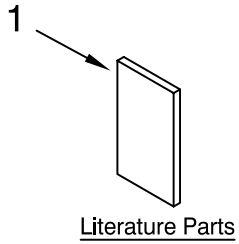

KITCHENAID

ST. JOSEPH MICHIGAN 49085

UNIT PARTS

FOR VARIATIONS OF MODEL: KSB655__0

Illus. No.	Part No.	DESCRIPTION
------------	----------	-------------

1		Literature Parts
	W10254142	Use & Care, Trilin
	W10273146	Repair Parts List
2	W10254136	Nameplate
3	W10245888	Control Assembly
4	W10279256	Coupling, Lower
5		Housing, Upper
		Incl. Nameplate
	W10236587	Cocoa Silver
	W10317073	Candy Apple
6	9709366	Seal, Motor
7	W10068250	Screw, 8-32 x 375
8		Cord, Power
	9708928	Black
9	9708887	Motor, 120V - 5Spd
10		Base
	W10243482	Black
11	W10001200	Screw
12		Foot, Rubber
	9708927	Grey

FOR ORDERING INFORMATION REFER TO PARTS PRICE LIST

ATTACHMENT PARTS

FOR VARIATIONS OF MODEL: KSB655__0

Illus. No.	Part No.	DESCRIPTION
1		Lid Assembly (Includes Cap)
	9709363	Black
2	W10221782	Jar, Glass
3	W10292571	Gasket, Jar
4		Collar, w/Blades
	W10279518	Black
5		Jar Assembly
	W10279534	Black