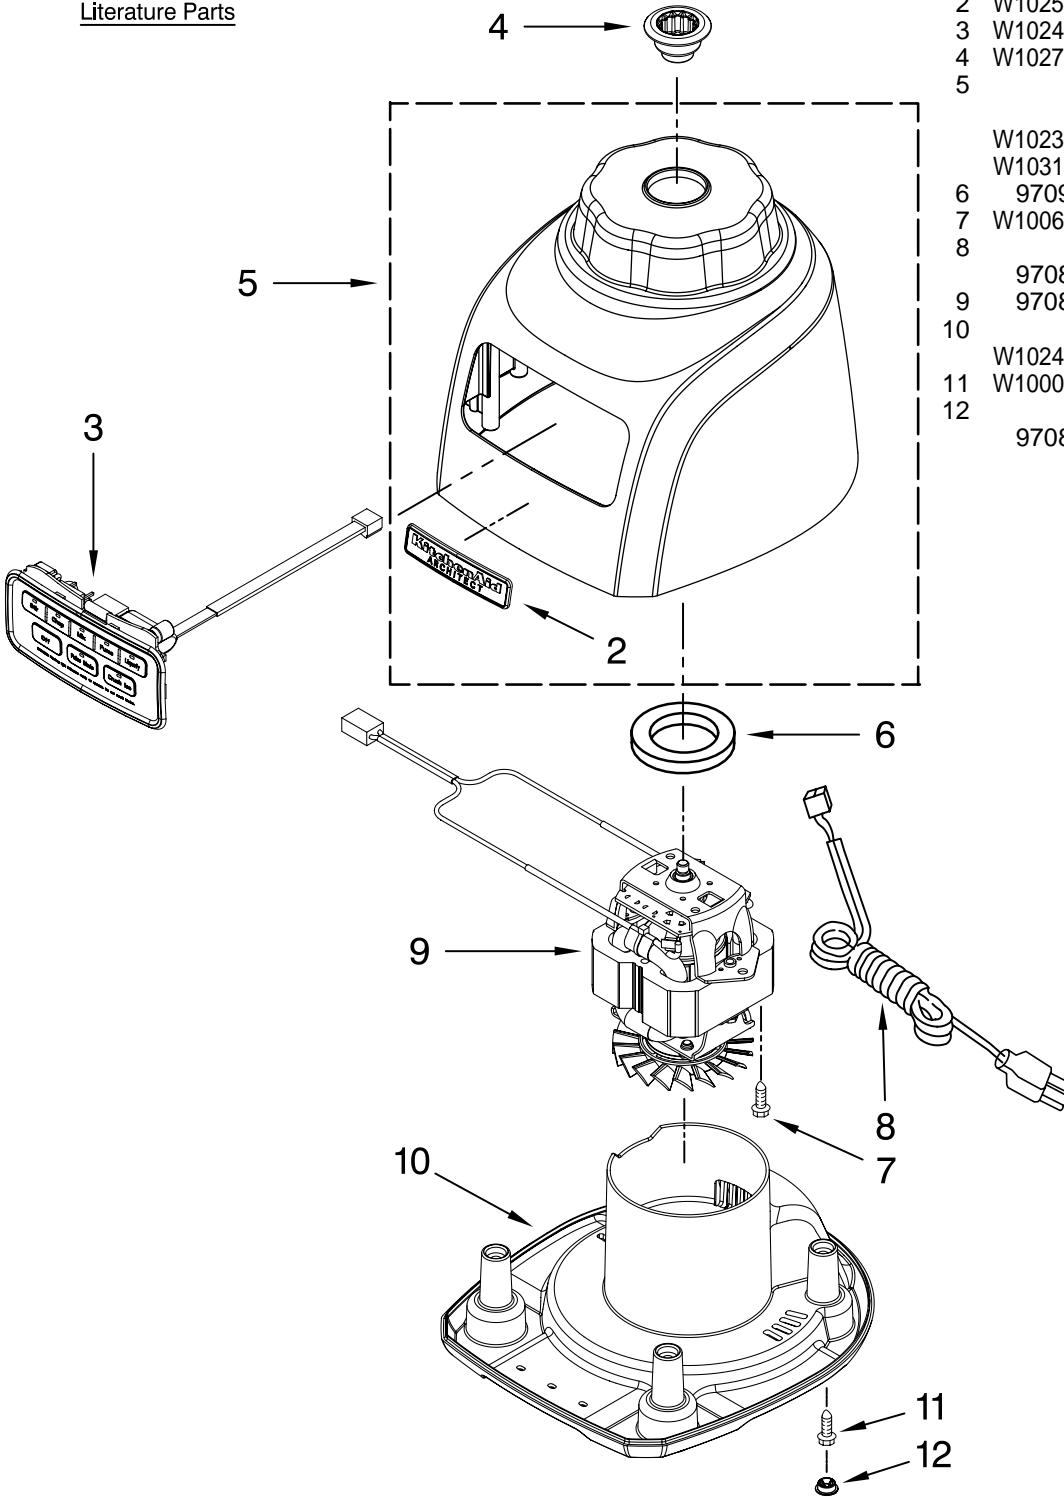

----- Manual continues below -----

PARTS LIST

for

KitchenAid®

5-SPEED ARCHITECT BLENDER

48 OZ. GLASS JAR

MODELS:

**KSB655CS0 (Cocoa Silver)
KSB655CA0 (Candy Apple)**

FOR CUSTOMER SATISFACTION ALWAYS USE
FACTORY SPECIFICATION PARTS

KITCHENAID

ST. JOSEPH MICHIGAN 49085

UNIT PARTS

FOR VARIATIONS OF MODEL: KSB655__0

Illus. No.	Part No.	DESCRIPTION
1		Literature Parts
	W10254142	Use & Care, Trilin
	W10273146	Repair Parts List
2	W10254136	Nameplate
3	W10245888	Control Assembly
4	W10279256	Coupling, Lower
5		Housing, Upper
		Incl. Nameplate
	W10236587	Cocoa Silver
	W10317073	Candy Apple
6	9709366	Seal, Motor
7	W10068250	Screw, 8-32 x 375
8		Cord, Power
	9708928	Black
9	9708887	Motor, 120V - 5Spd
10		Base
	W10243482	Black
11	W10001200	Screw
12		Foot, Rubber
	9708927	Grey

FOR ORDERING INFORMATION REFER TO PARTS PRICE LIST

ATTACHMENT PARTS

FOR VARIATIONS OF MODEL: KSB655_0

Illus. No.	Part No.	DESCRIPTION
1		Lid Assembly (Includes Cap)
	9709363	Black
2	W10221782	Jar, Glass
3	W10292571	Gasket, Jar
4		Collar, w/Blades
	W10279518	Black
5		Jar Assembly
	W10279534	Black