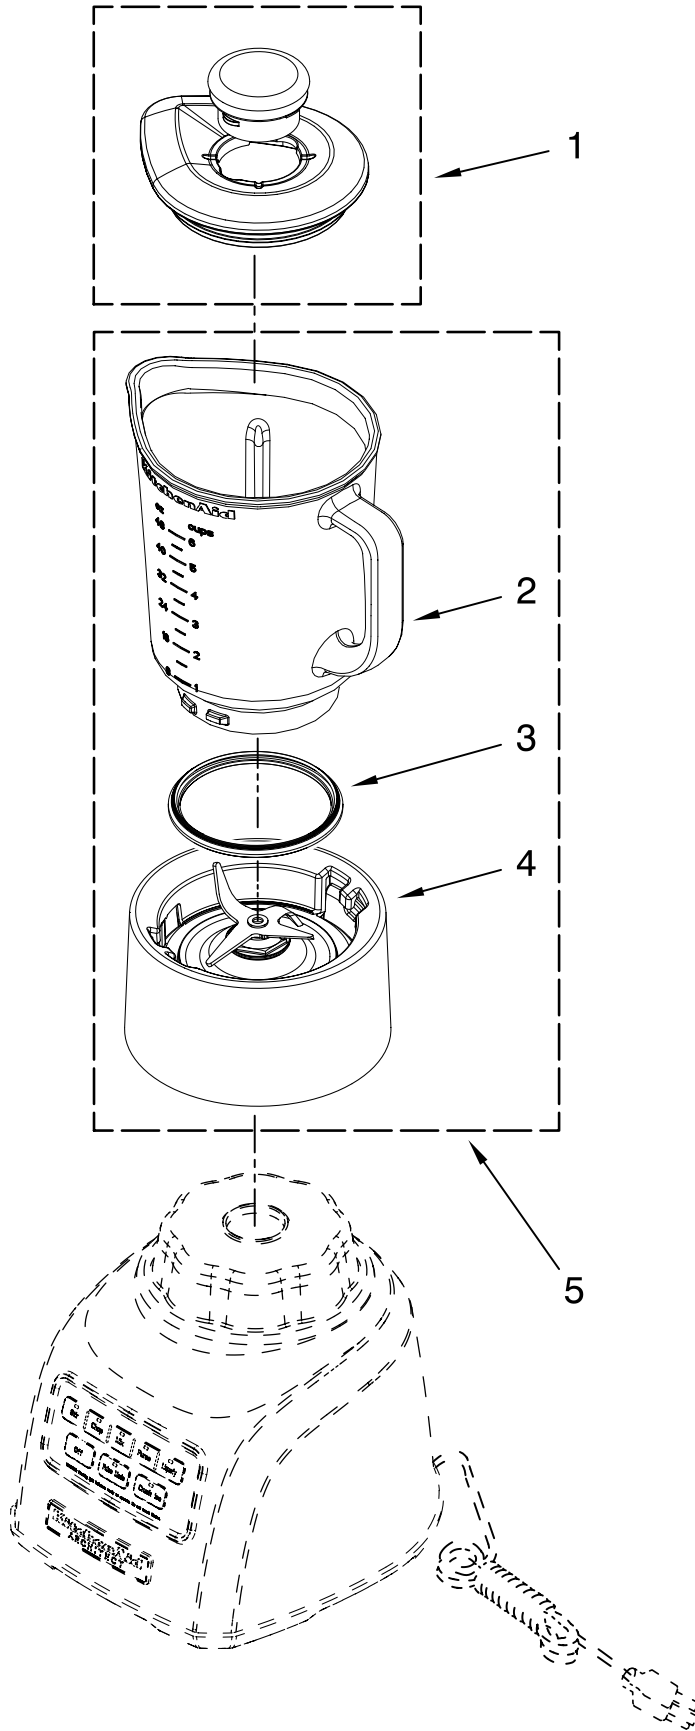

This Owner's Manual is provided and hosted by Appliance Factory Parts.

KITCHENAID KSB655CA0 Owner's Manual

[Shop genuine replacement parts for KITCHENAID
KSB655CA0](#)

[Find Your KITCHENAID Mixer Parts - Select From 532 Models](#)

----- Manual continues below -----

PARTS LIST

for

KitchenAid®

5-SPEED ARCHITECT BLENDER

48 OZ. GLASS JAR

MODELS:

**KSB655CS0 (Cocoa Silver)
KSB655CA0 (Candy Apple)**

FOR CUSTOMER SATISFACTION ALWAYS USE
FACTORY SPECIFICATION PARTS

KITCHENAID

ST. JOSEPH MICHIGAN 49085

UNIT PARTS

FOR VARIATIONS OF MODEL: KSB655__0

Illus. No.	Part No.	DESCRIPTION
1		Literature Parts
	W10254142	Use & Care, Trilin
	W10273146	Repair Parts List
2	W10254136	Nameplate
3	W10245888	Control Assembly
4	W10279256	Coupling, Lower
5		Housing, Upper
		Incl. Nameplate
	W10236587	Cocoa Silver
	W10317073	Candy Apple
6	9709366	Seal, Motor
7	W10068250	Screw, 8-32 x 375
8		Cord, Power
	9708928	Black
9	9708887	Motor, 120V - 5Spd
10		Base
	W10243482	Black
11	W10001200	Screw
12		Foot, Rubber
	9708927	Grey

FOR ORDERING INFORMATION REFER TO PARTS PRICE LIST

ATTACHMENT PARTS

FOR VARIATIONS OF MODEL: KSB655_0

Illus. No.	Part No.	DESCRIPTION
1		Lid Assembly (Includes Cap)
	9709363	Black
2	W10221782	Jar, Glass
3	W10292571	Gasket, Jar
4		Collar, w/Blades
	W10279518	Black
5		Jar Assembly
	W10279534	Black