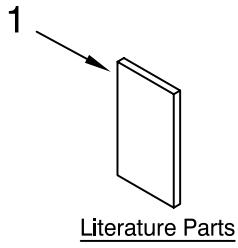

FOR CUSTOMER SATISFACTION ALWAYS USE
FACTORY SPECIFICATION PARTS

KITCHENAID

ST. JOSEPH MICHIGAN 49085

UNIT PARTS

FOR VARIATIONS OF MODEL: KSB655__0

Illus. No.	Part No.	DESCRIPTION
1		Literature Parts
	W10254142	Use & Care, Trilin
	W10273146	Repair Parts List
2	W10254136	Nameplate
3	W10245888	Control Assembly
4	W10279256	Coupling, Lower
5		Housing, Upper
		Incl. Nameplate
	W10236587	Cocoa Silver
	W10317073	Candy Apple
6	9709366	Seal, Motor
7	W10068250	Screw, 8-32 x 375
8		Cord, Power
	9708928	Black
9	9708887	Motor, 120V - 5Spd
10		Base
	W10243482	Black
11	W10001200	Screw
12		Foot, Rubber
	9708927	Grey

FOR ORDERING INFORMATION REFER TO PARTS PRICE LIST

ATTACHMENT PARTS

FOR VARIATIONS OF MODEL: KSB655_0

Illus. No.	Part No.	DESCRIPTION
1		Lid Assembly (Includes Cap)
	9709363	Black
2	W10221782	Jar, Glass
3	W10292571	Gasket, Jar
4		Collar, w/Blades
	W10279518	Black
5		Jar Assembly
	W10279534	Black