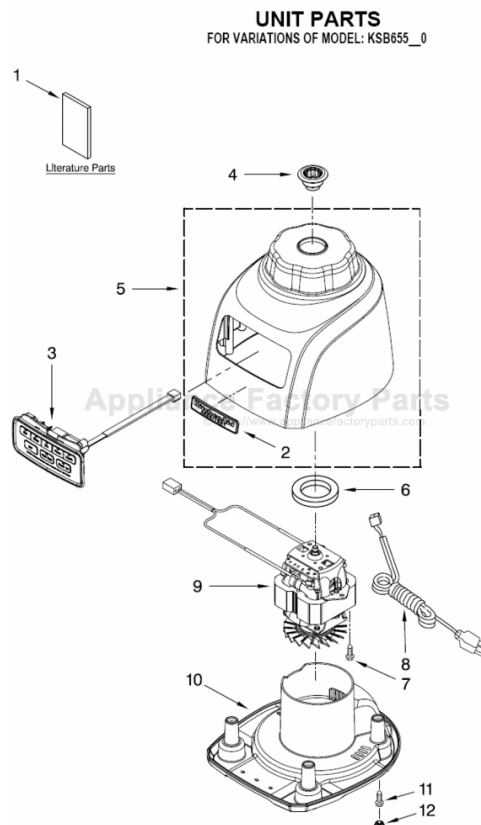

This Owner's Manual is provided and hosted by [Appliance Factory Parts](#).

KITCHENAID KSB655CS0 Owner's Manual

[Shop genuine replacement parts for KITCHENAID
KSB655CS0](#)

[Find Your KITCHENAID Mixer Parts - Select From 532 Models](#)

----- Manual continues below -----

PARTS LIST

for

KitchenAid®

5-SPEED ARCHITECT BLENDER

48 OZ. GLASS JAR

MODELS:

**KSB655CS0 (Cocoa Silver)
KSB655CA0 (Candy Apple)**

FOR CUSTOMER SATISFACTION ALWAYS USE
FACTORY SPECIFICATION PARTS

KITCHENAID

ST. JOSEPH MICHIGAN 49085

UNIT PARTS

FOR VARIATIONS OF MODEL: KSB655__0

Illus. No.	Part No.	DESCRIPTION
1		Literature Parts
	W10254142	Use & Care, Trilin
	W10273146	Repair Parts List
2	W10254136	Nameplate
3	W10245888	Control Assembly
4	W10279256	Coupling, Lower
5		Housing, Upper
		Incl. Nameplate
	W10236587	Cocoa Silver
	W10317073	Candy Apple
6	9709366	Seal, Motor
7	W10068250	Screw, 8-32 x 375
8		Cord, Power
	9708928	Black
9	9708887	Motor, 120V - 5Spd
10		Base
	W10243482	Black
11	W10001200	Screw
12		Foot, Rubber
	9708927	Grey

FOR ORDERING INFORMATION REFER TO PARTS PRICE LIST

ATTACHMENT PARTS

FOR VARIATIONS OF MODEL: KSB655_0

Illus. No.	Part No.	DESCRIPTION
1		Lid Assembly (Includes Cap)
	9709363	Black
2	W10221782	Jar, Glass
3	W10292571	Gasket, Jar
4		Collar, w/Blades
	W10279518	Black
5		Jar Assembly
	W10279534	Black