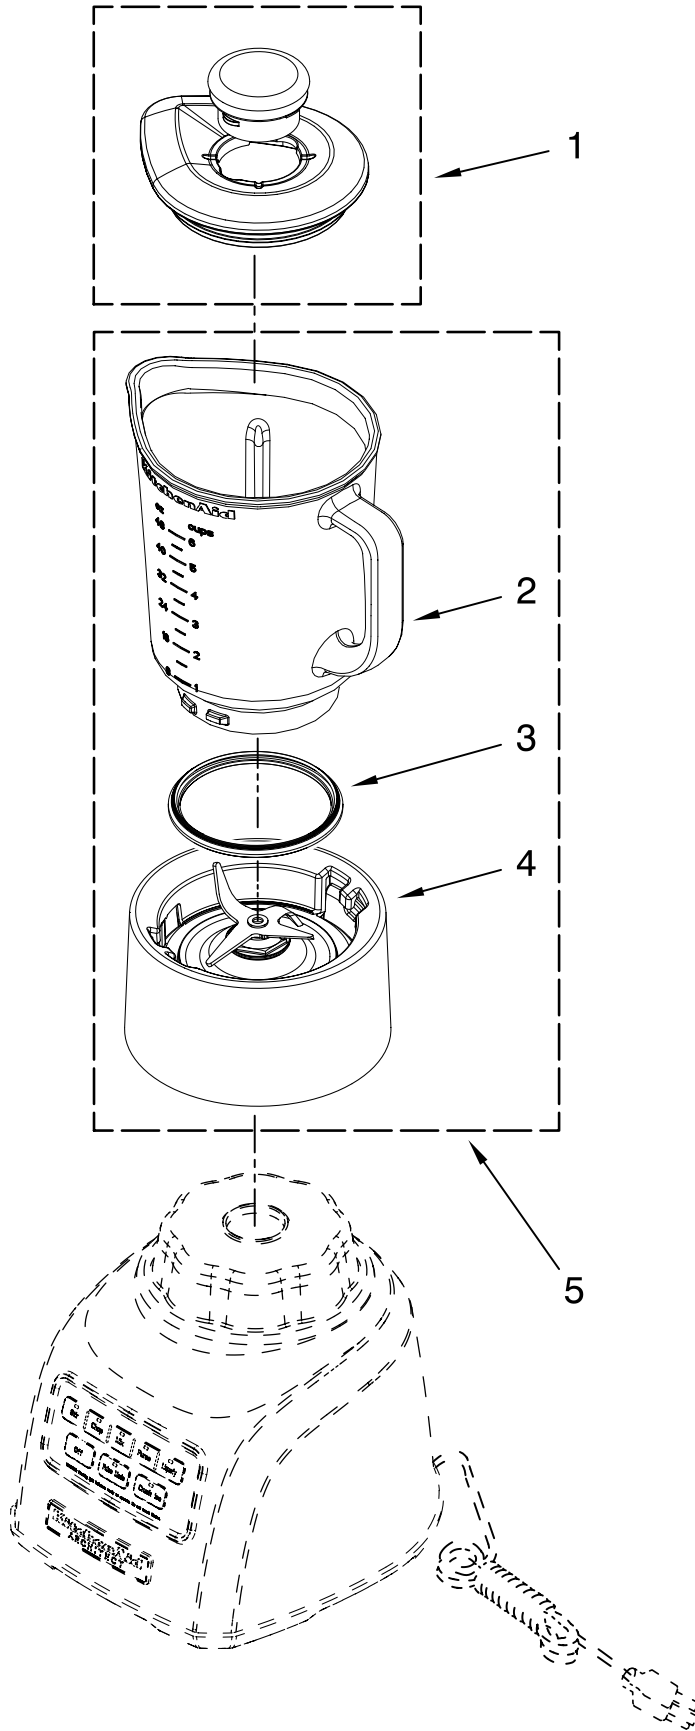

This Owner's Manual is provided and hosted by [Appliance Factory Parts](#).

KITCHENAID KSB655CS0 Owner's Manual

[Shop genuine replacement parts for KITCHENAID
KSB655CS0](#)

[Find Your KITCHENAID Mixer Parts - Select From 532 Models](#)

----- Manual continues below -----

PARTS LIST

for

KitchenAid®

5-SPEED ARCHITECT BLENDER

48 OZ. GLASS JAR

MODELS:

**KSB655CS0 (Cocoa Silver)
KSB655CA0 (Candy Apple)**

FOR CUSTOMER SATISFACTION ALWAYS USE
FACTORY SPECIFICATION PARTS

KITCHENAID

ST. JOSEPH MICHIGAN 49085

UNIT PARTS

FOR VARIATIONS OF MODEL: KSB655__0

Illus. No.	Part No.	DESCRIPTION
1		Literature Parts
	W10254142	Use & Care, Trilin
	W10273146	Repair Parts List
2	W10254136	Nameplate
3	W10245888	Control Assembly
4	W10279256	Coupling, Lower
5		Housing, Upper
		Incl. Nameplate
	W10236587	Cocoa Silver
	W10317073	Candy Apple
6	9709366	Seal, Motor
7	W10068250	Screw, 8-32 x 375
8		Cord, Power
	9708928	Black
9	9708887	Motor, 120V - 5Spd
10		Base
	W10243482	Black
11	W10001200	Screw
12		Foot, Rubber
	9708927	Grey

FOR ORDERING INFORMATION REFER TO PARTS PRICE LIST

ATTACHMENT PARTS

FOR VARIATIONS OF MODEL: KSB655_0

Illus. No.	Part No.	DESCRIPTION
1		Lid Assembly (Includes Cap)
	9709363	Black
2	W10221782	Jar, Glass
3	W10292571	Gasket, Jar
4		Collar, w/Blades
	W10279518	Black
5		Jar Assembly
	W10279534	Black