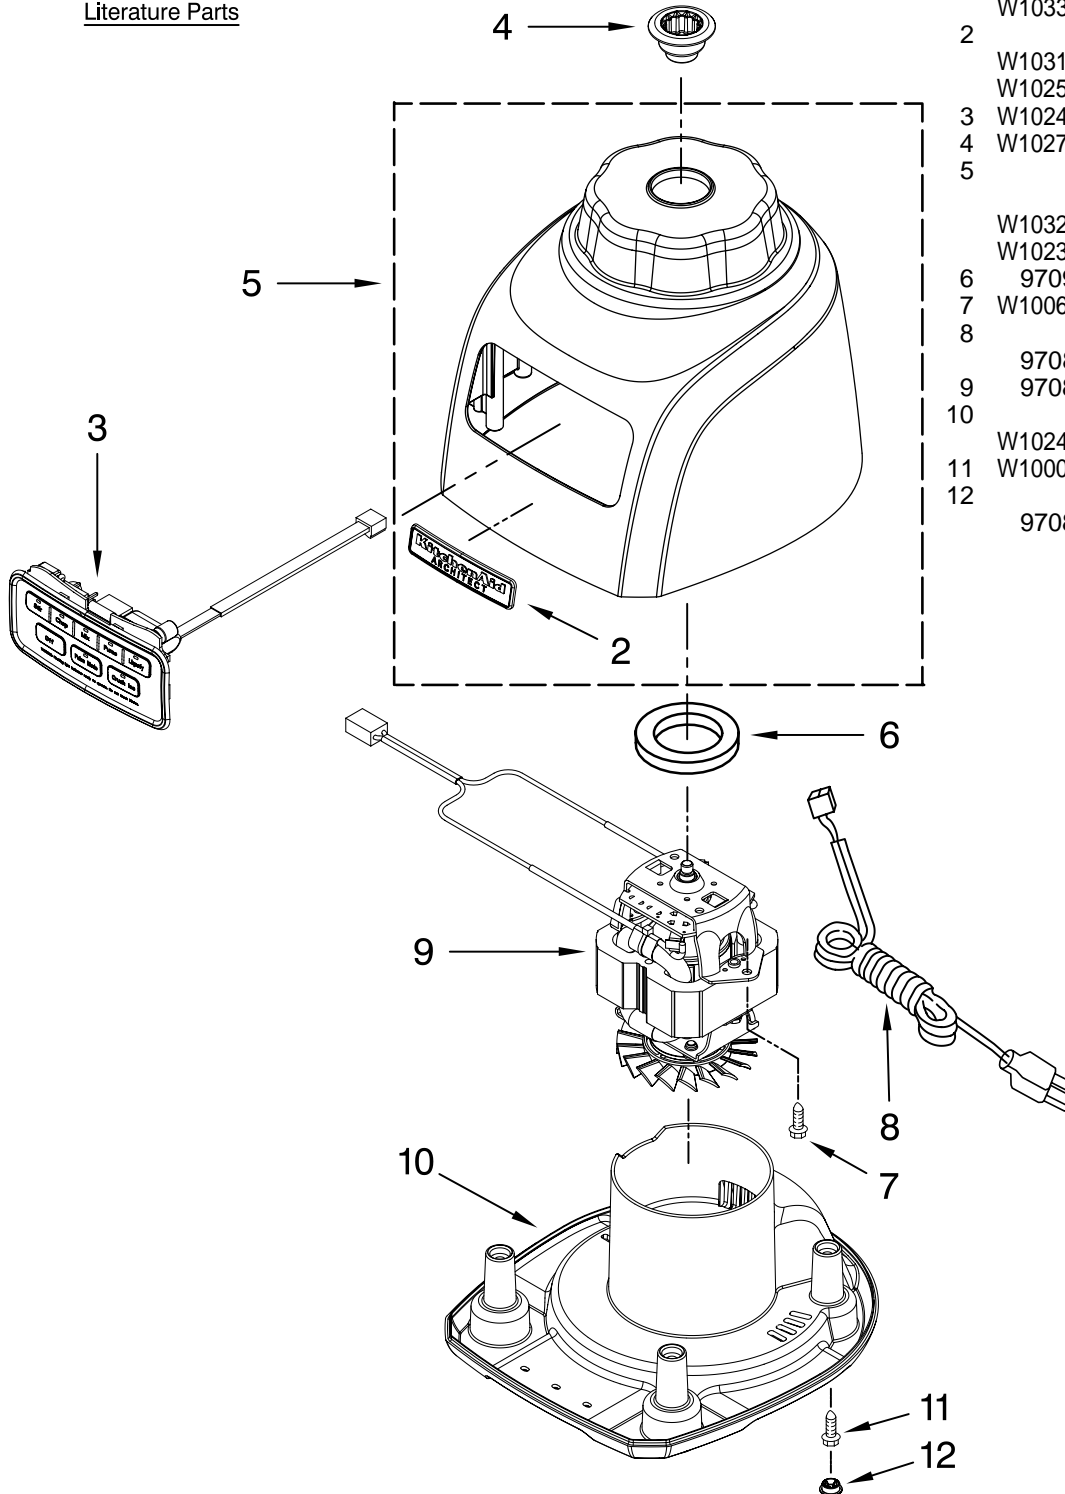

PARTS LIST

for

KitchenAid®

5-SPEED ARCHITECT BLENDER

48 OZ. GLASS JAR

MODEL:

KSB755OB0 (Onyx Black)

KSB755ACS0 (Cocoa Silver)

FOR CUSTOMER SATISFACTION ALWAYS USE
FACTORY SPECIFICATION PARTS

KITCHENAID

ST. JOSEPH MICHIGAN 49085

UNIT PARTS

For Variations of Model: KSB755__0

Illus. No.	Part No.	DESCRIPTION
1		Literature Parts
	W10317158	Use & Care, Trilin
	W10330343	Repair Parts List
2		Nameplate
	W10319837	Black Models
	W10254136	C. Silver Models
3	W10245888	Control Assembly
4	W10279256	Coupling, Lower
5		Housing, Upper
		Incl. Nameplate
	W10321148	Onyx Black
	W10236587	Cocoa Silver
6	9709366	Seal, Motor
7	W10068250	Screw
8		Cord, Power
	9708928	Black
9	9708887	Motor, 120V - 5Spd
10		Base
	W10243482	Black
11	W10001200	Screw
12		Foot, Rubber
	9708927	Grey

FOR ORDERING INFORMATION REFER TO PARTS PRICE LIST

ATTACHMENT PARTS

For Variations of Model: KSB755_0

Illus. No.	Part No.	DESCRIPTION
1		Lid Assembly (Includes Cap)
	9709363	Black
2	W10221782	Jar, Glass
3	W10292571	Gasket, Jar
4		Collar, w/Blades
	W10279518	Black
5		Jar Assembly
	W10279534	Black