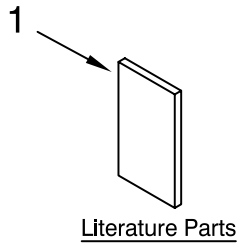

KSB755ACS0 (Cocoa Silver)

KITCHENAID

FOR CUSTOMER SATISFACTION ALWAYS USE
FACTORY SPECIFICATION PARTS

ST. JOSEPH MICHIGAN 49085

UNIT PARTS

For Variations of Model: KSB755__0

Illus. No.	Part No.	DESCRIPTION
1		Literature Parts
	W10317158	Use & Care, Trilin
	W10330343	Repair Parts List
2		Nameplate
	W10319837	Black Models
	W10254136	C. Silver Models
3	W10245888	Control Assembly
4	W10279256	Coupling, Lower
5		Housing, Upper Incl. Nameplate
	W10321148	Onyx Black
	W10236587	Cocoa Silver
6	9709366	Seal, Motor
7	W10068250	Screw
8		Cord, Power
	9708928	Black
	9708887	Motor, 120V – 5Spd
9		Base
10	W10243482	Black
11	W10001200	Screw
12		Foot, Rubber
	9708927	Grey

FOR ORDERING INFORMATION REFER TO PARTS PRICE LIST

ATTACHMENT PARTS

For Variations of Model: KSB755_0

Illus. No.	Part No.	DESCRIPTION
1		Lid Assembly (Includes Cap)
	9709363	Black
2	W10221782	Jar, Glass
3	W10292571	Gasket, Jar
4		Collar, w/Blades
	W10279518	Black
5		Jar Assembly
	W10279534	Black