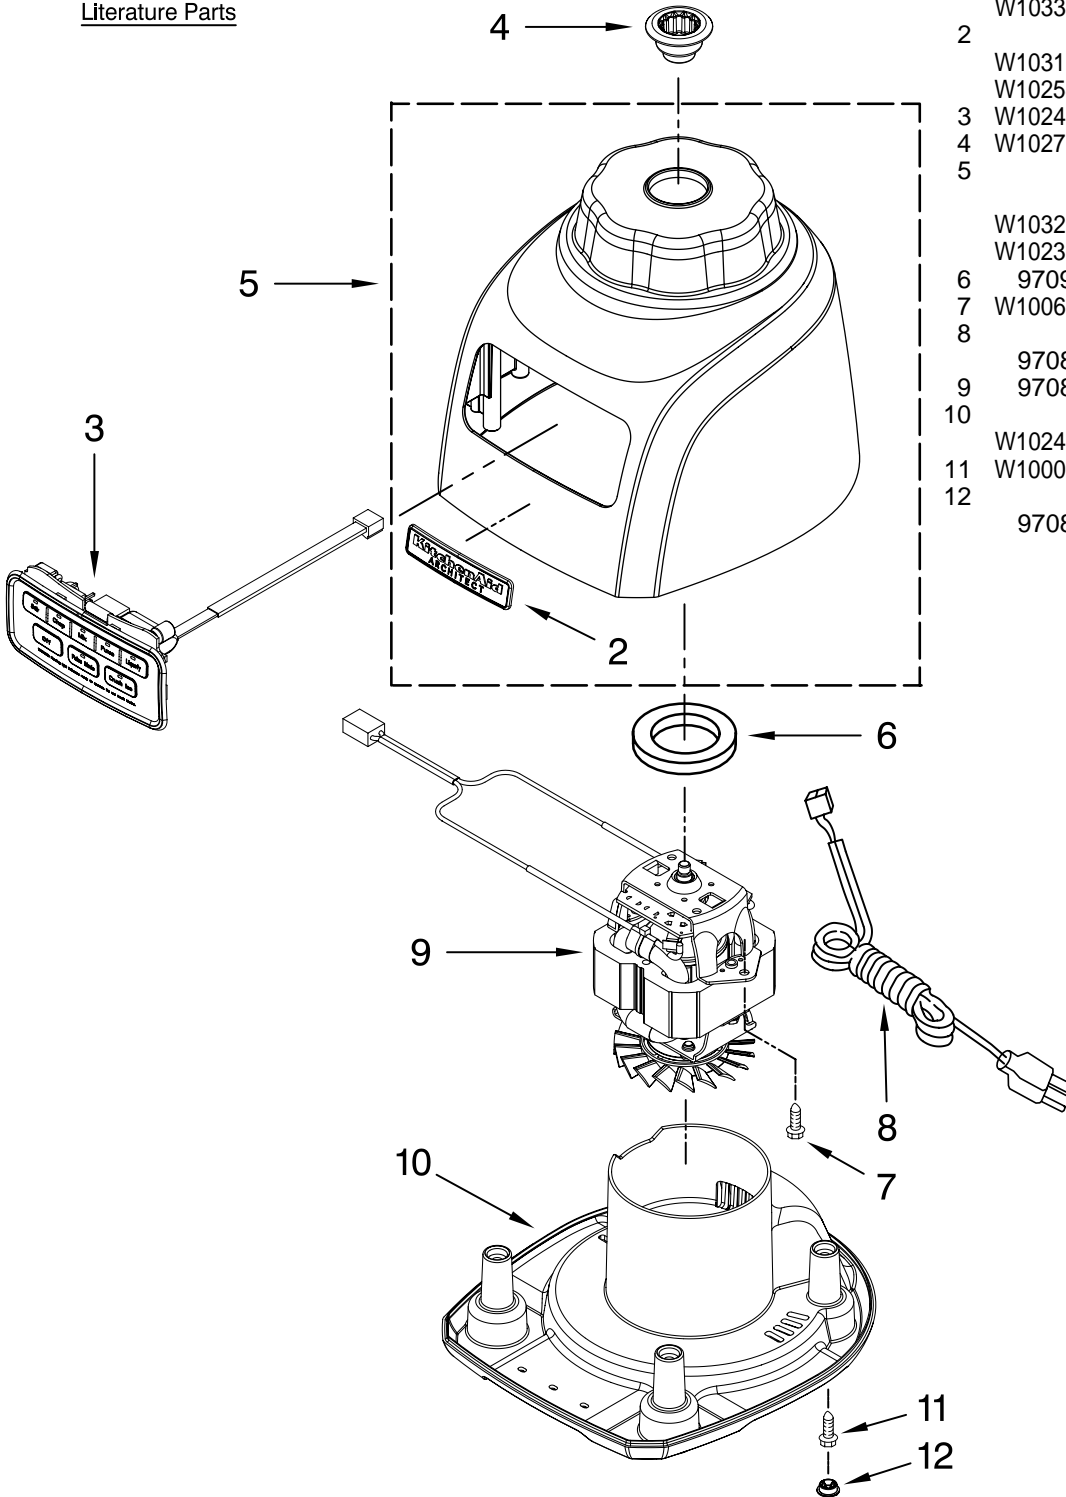

----- Manual continues below -----

PARTS LIST

for

KitchenAid®

5-SPEED ARCHITECT BLENDER

48 OZ. GLASS JAR

MODEL:

KSB755OB0 (Onyx Black)

KSB755ACS0 (Cocoa Silver)

KITCHENAID

FOR CUSTOMER SATISFACTION ALWAYS USE
FACTORY SPECIFICATION PARTS

ST. JOSEPH MICHIGAN 49085

UNIT PARTS

For Variations of Model: KSB755__0

Illus. No.	Part No.	DESCRIPTION
1		Literature Parts
	W10317158	Use & Care, Trilin
	W10330343	Repair Parts List
2		Nameplate
	W10319837	Black Models
	W10254136	C. Silver Models
3	W10245888	Control Assembly
4	W10279256	Coupling, Lower
5		Housing, Upper Incl. Nameplate
	W10321148	Onyx Black
	W10236587	Cocoa Silver
6	9709366	Seal, Motor
7	W10068250	Screw
8		Cord, Power
	9708928	Black
	9708887	Motor, 120V – 5Spd
9		Base
10	W10243482	Black
11	W10001200	Screw
12		Foot, Rubber
	9708927	Grey

FOR ORDERING INFORMATION REFER TO PARTS PRICE LIST

ATTACHMENT PARTS

For Variations of Model: KSB755_0

Illus. No.	Part No.	DESCRIPTION
1		Lid Assembly (Includes Cap)
	9709363	Black
2	W10221782	Jar, Glass
3	W10292571	Gasket, Jar
4		Collar, w/Blades
	W10279518	Black
5		Jar Assembly
	W10279534	Black