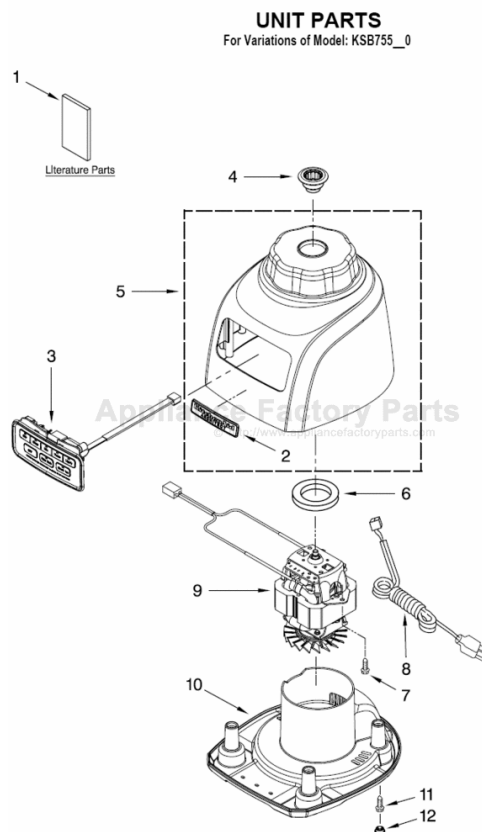

This Owner's Manual is provided and hosted by Appliance Factory Parts.

KITCHENAID KSB755OB0 Owner's Manual

[Shop genuine replacement parts for KITCHENAID
KSB755OB0](#)

[Find Your KITCHENAID Mixer Parts - Select From 532 Models](#)

----- Manual continues below -----

PARTS LIST

for

KitchenAid®

5-SPEED ARCHITECT BLENDER

48 OZ. GLASS JAR

MODEL:

KSB755OB0 (Onyx Black)

KSB755ACS0 (Cocoa Silver)

KITCHENAID

FOR CUSTOMER SATISFACTION ALWAYS USE
FACTORY SPECIFICATION PARTS

ST. JOSEPH MICHIGAN 49085

UNIT PARTS

For Variations of Model: KSB755__0

Illus. No.	Part No.	DESCRIPTION
1		Literature Parts
	W10317158	Use & Care, Trilin
	W10330343	Repair Parts List
2		Nameplate
	W10319837	Black Models
	W10254136	C. Silver Models
3	W10245888	Control Assembly
4	W10279256	Coupling, Lower
5		Housing, Upper Incl. Nameplate
	W10321148	Onyx Black
	W10236587	Cocoa Silver
6	9709366	Seal, Motor
7	W10068250	Screw
8		Cord, Power
	9708928	Black
	9708887	Motor, 120V – 5Spd
9		Base
10	W10243482	Black
11	W10001200	Screw
12		Foot, Rubber
	9708927	Grey

FOR ORDERING INFORMATION REFER TO PARTS PRICE LIST

ATTACHMENT PARTS

For Variations of Model: KSB755_0

Illus. No.	Part No.	DESCRIPTION
1		Lid Assembly (Includes Cap)
	9709363	Black
2	W10221782	Jar, Glass
3	W10292571	Gasket, Jar
4		Collar, w/Blades
	W10279518	Black
5		Jar Assembly
	W10279534	Black