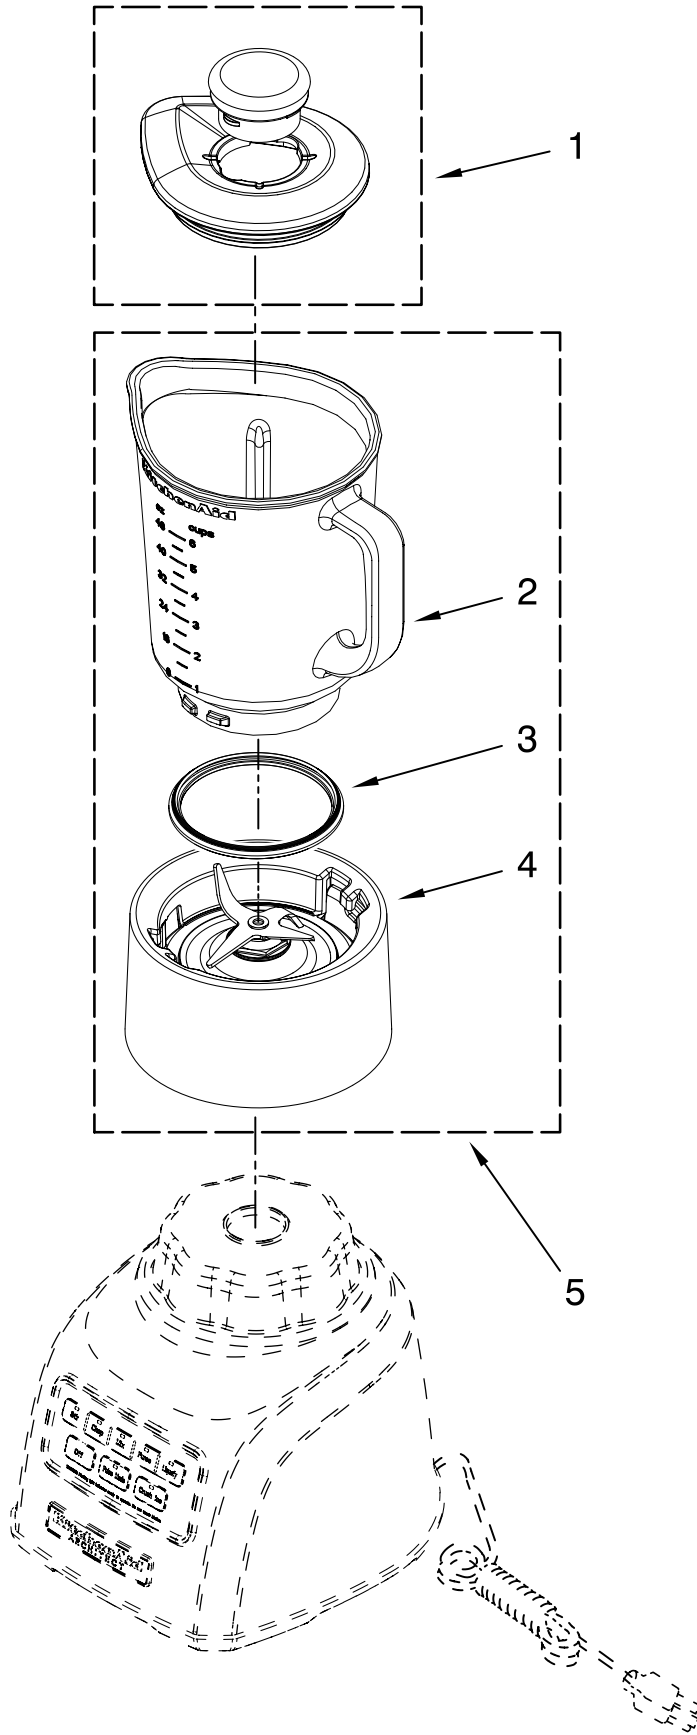

This Owner's Manual is provided and hosted by Appliance Factory Parts.

KITCHENAID KSB755OB0 Owner's Manual

[Shop genuine replacement parts for KITCHENAID
KSB755OB0](#)

[Find Your KITCHENAID Mixer Parts - Select From 532 Models](#)

----- Manual continues below -----

PARTS LIST

for

KitchenAid®

5-SPEED ARCHITECT BLENDER

48 OZ. GLASS JAR

MODEL:

KSB755OB0 (Onyx Black)

KSB755ACS0 (Cocoa Silver)

KITCHENAID

FOR CUSTOMER SATISFACTION ALWAYS USE
FACTORY SPECIFICATION PARTS

ST. JOSEPH MICHIGAN 49085

UNIT PARTS

For Variations of Model: KSB755__0

Illus. No.	Part No.	DESCRIPTION
1		Literature Parts
	W10317158	Use & Care, Trilin
	W10330343	Repair Parts List
2		Nameplate
	W10319837	Black Models
	W10254136	C. Silver Models
3	W10245888	Control Assembly
4	W10279256	Coupling, Lower
5		Housing, Upper Incl. Nameplate
	W10321148	Onyx Black
	W10236587	Cocoa Silver
6	9709366	Seal, Motor
7	W10068250	Screw
8		Cord, Power
	9708928	Black
	9708887	Motor, 120V – 5Spd
9		Base
10	W10243482	Black
11	W10001200	Screw
12		Foot, Rubber
	9708927	Grey

FOR ORDERING INFORMATION REFER TO PARTS PRICE LIST

ATTACHMENT PARTS

For Variations of Model: KSB755_0

Illus. No.	Part No.	DESCRIPTION
1		Lid Assembly (Includes Cap)
	9709363	Black
2	W10221782	Jar, Glass
3	W10292571	Gasket, Jar
4		Collar, w/Blades
	W10279518	Black
5		Jar Assembly
	W10279534	Black