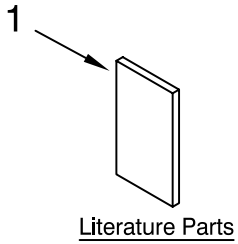

FOR CUSTOMER SATISFACTION ALWAYS USE
FACTORY SPECIFICATION PARTS

KITCHENAID

ST. JOSEPH MICHIGAN 49085

UNIT PARTS

For Variations of Model: KSB755__0

Illus. No.	Part No.	DESCRIPTION
1		Literature Parts
	W10317158	Use & Care, Trilin
	W10330343	Repair Parts List
2		Nameplate
	W10319837	Black Models
	W10254136	C. Silver Models
3	W10245888	Control Assembly
4	W10279256	Coupling, Lower
5		Housing, Upper
		Incl. Nameplate
	W10321148	Onyx Black
	W10236587	Cocoa Silver
6	9709366	Seal, Motor
7	W10068250	Screw
8		Cord, Power
	9708928	Black
9	9708887	Motor, 120V - 5Spd
10		Base
	W10243482	Black
11	W10001200	Screw
12		Foot, Rubber
	9708927	Grey

FOR ORDERING INFORMATION REFER TO PARTS PRICE LIST

ATTACHMENT PARTS

For Variations of Model: KSB755_0

Illus. No.	Part No.	DESCRIPTION
1		Lid Assembly (Includes Cap)
	9709363	Black
2	W10221782	Jar, Glass
3	W10292571	Gasket, Jar
4		Collar, w/Blades
	W10279518	Black
5		Jar Assembly
	W10279534	Black