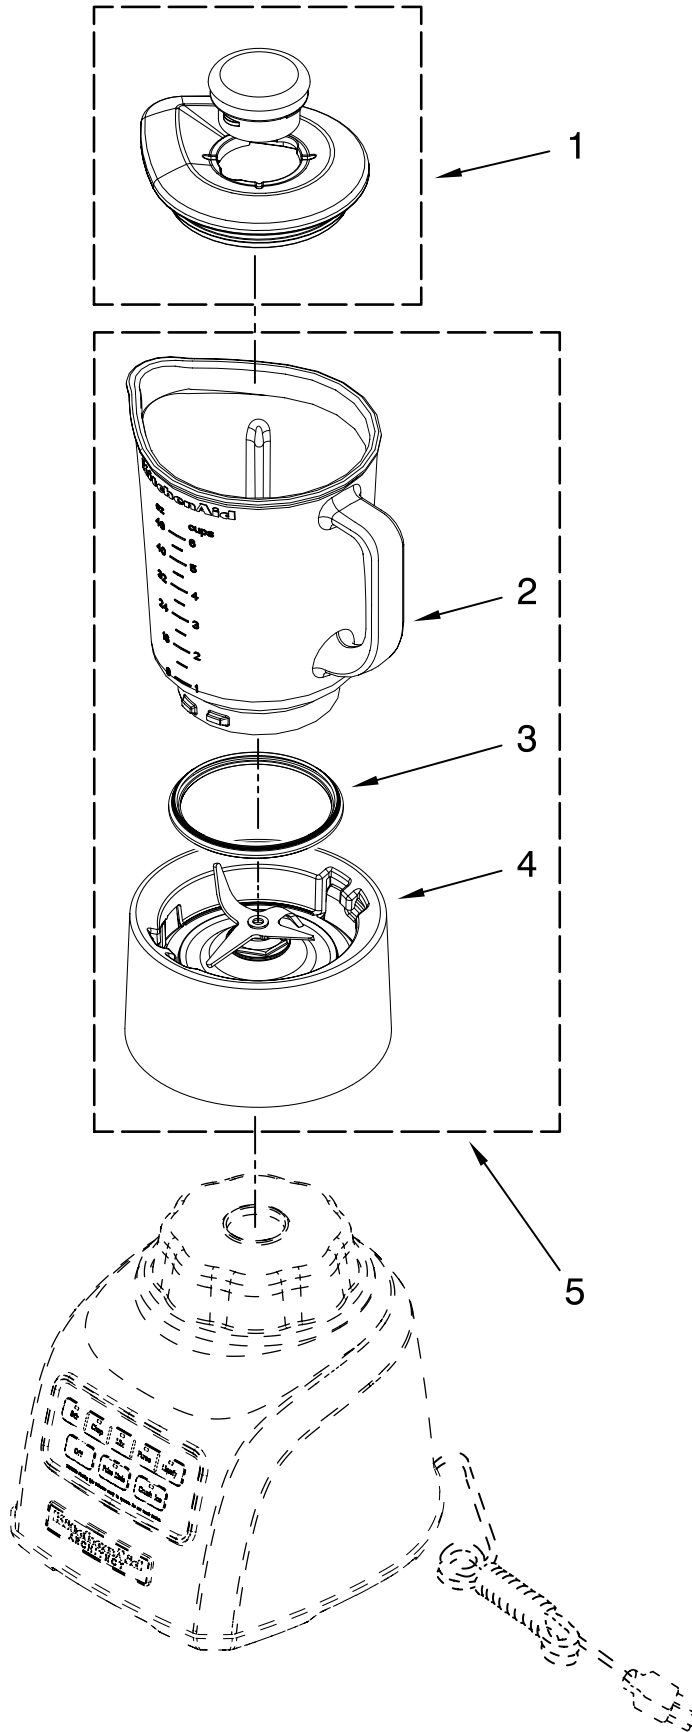

PARTS LIST

for

KitchenAid®

5-SPEED ARCHITECT BLENDER

48 OZ. GLASS JAR

MODEL:

KSB755OB0 (Onyx Black)

KSB755ACS0 (Cocoa Silver)

FOR CUSTOMER SATISFACTION ALWAYS USE
FACTORY SPECIFICATION PARTS

KITCHENAID

ST. JOSEPH MICHIGAN 49085

UNIT PARTS

For Variations of Model: KSB755__0

Illus. No.	Part No.	DESCRIPTION
1		Literature Parts
	W10317158	Use & Care, Trilin
	W10330343	Repair Parts List
2		Nameplate
	W10319837	Black Models
	W10254136	C. Silver Models
3	W10245888	Control Assembly
4	W10279256	Coupling, Lower
5		Housing, Upper
		Incl. Nameplate
	W10321148	Onyx Black
	W10236587	Cocoa Silver
6	9709366	Seal, Motor
7	W10068250	Screw
8		Cord, Power
	9708928	Black
9	9708887	Motor, 120V - 5Spd
10		Base
	W10243482	Black
11	W10001200	Screw
12		Foot, Rubber
	9708927	Grey

FOR ORDERING INFORMATION REFER TO PARTS PRICE LIST

ATTACHMENT PARTS

For Variations of Model: KSB755_0

Illus. No.	Part No.	DESCRIPTION
1		Lid Assembly (Includes Cap)
	9709363	Black
2	W10221782	Jar, Glass
3	W10292571	Gasket, Jar
4		Collar, w/Blades
	W10279518	Black
5		Jar Assembly
	W10279534	Black

OPTIONAL PARTS NOT ILLUSTRATED

W10254145 Shaker Jar Assy

FOR ORDERING INFORMATION REFER TO PARTS PRICE LIST