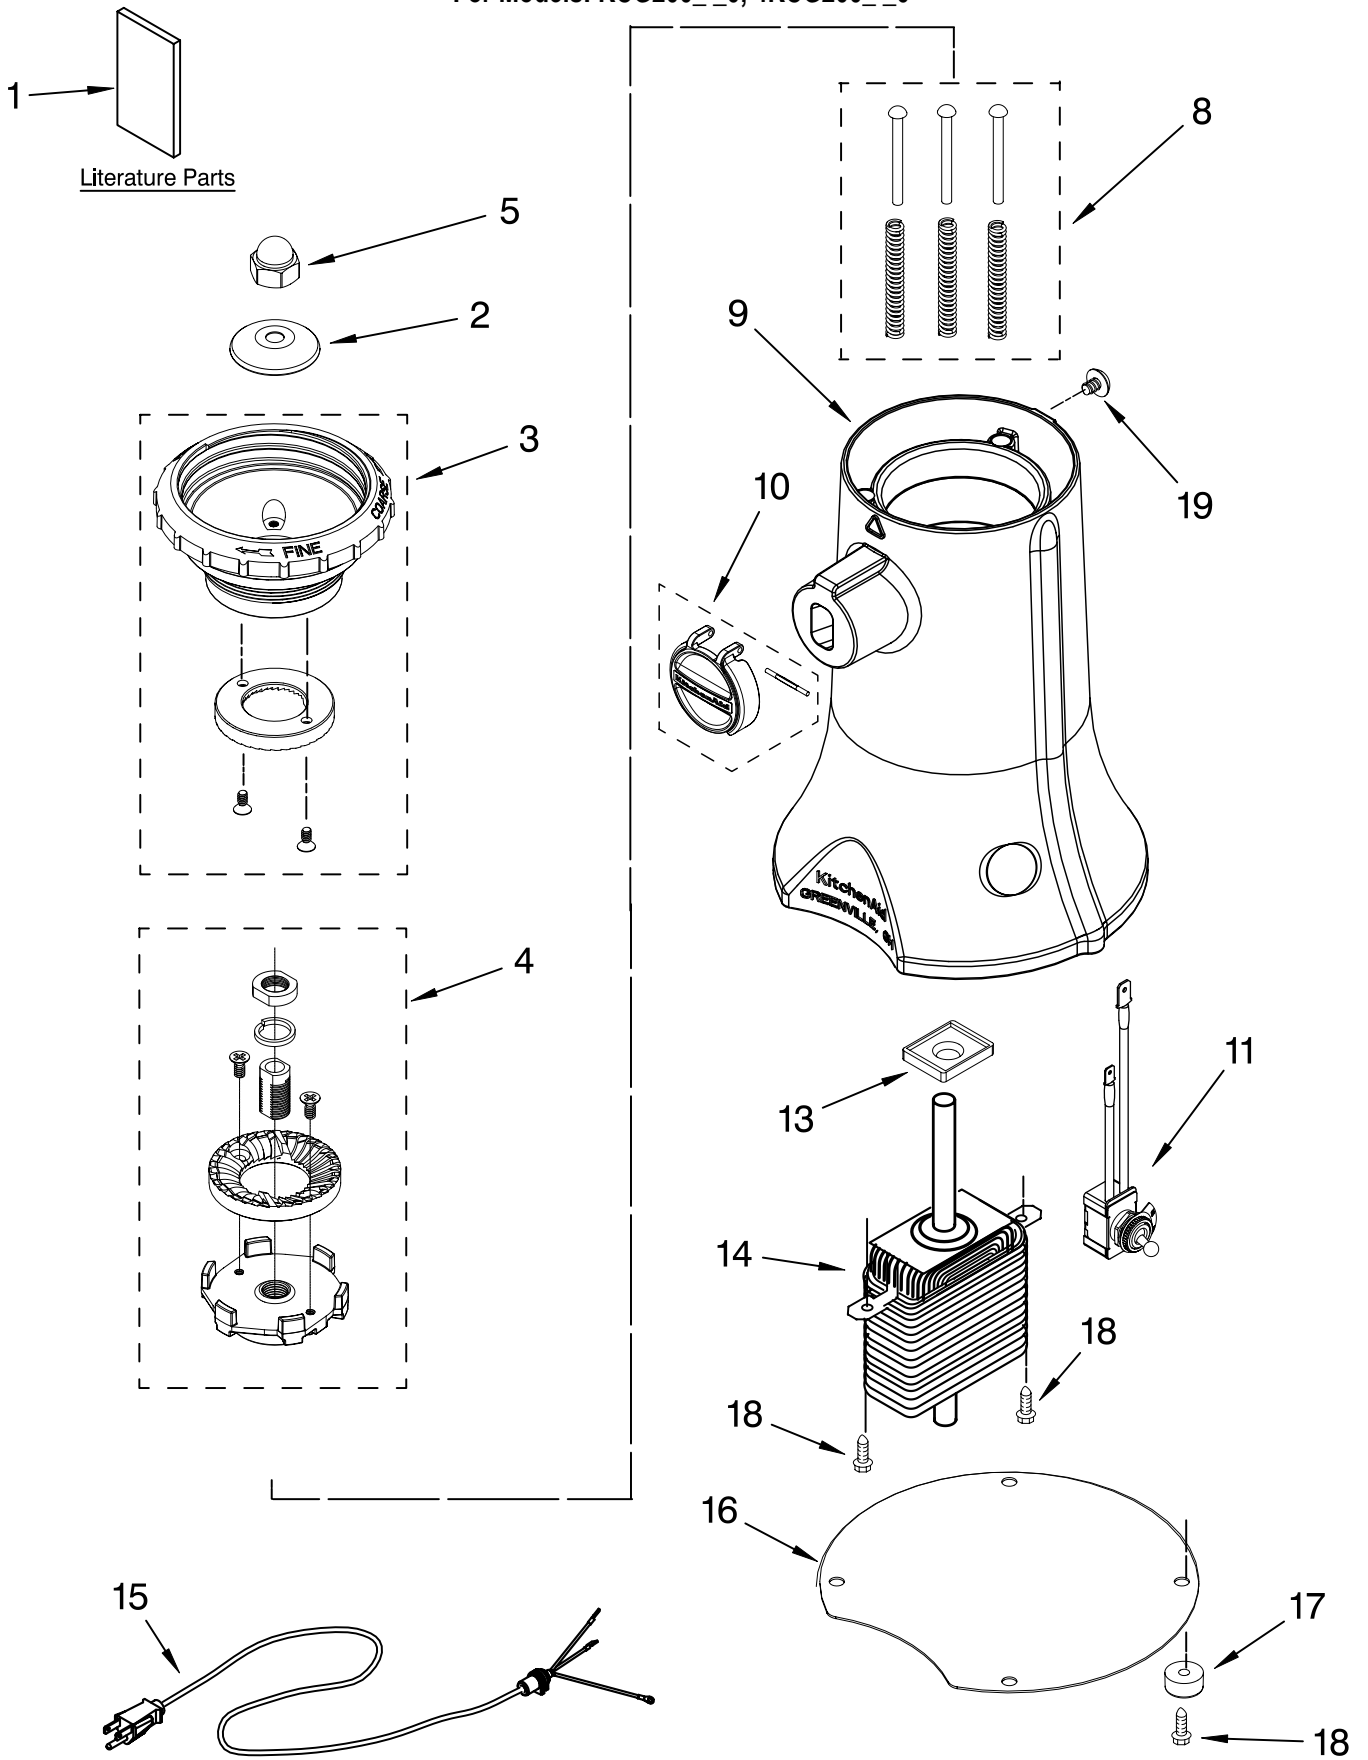

UNIT PARTS

For Models: KCG200__0, 4KCG200__0

FOR ORDERING INFORMATION REFER TO PARTS PRICE LIST

UNIT PARTS

For Models: KCG200__0, 4KCG200__0

Illus. No.	Part No.	DESCRIPTION
1		Literature
	9707030	Use & Care Guide
	8204548	Repair Parts List
2	9707015	Guard, Finger
3	9707037	Support, Jar Asm
4	9707036	Support, Lower Burr Assembly
5	9707016	Nut, Acorn
8	9707018	Spring/Plunger Assembly
9		Housing, Motor
	9707008	White
	9707009	Cobalt Blue
	9707010	Empire Red
	9707011	Onyx Black
	9707040	Metallic Chrome
	9708164	Tangerine
	9708165	Pink
10	9707019	Door, Hub
11	9707052	Switch, Toggle Wire
13	9707023	Gasket, Motor
14	9707012	Motor
15		Cord, Power
	9707025	White
	9707034	Black
16	9707049	Plate, Bottom
17	9707022	Foot, Rubber
18	303921	Screw
19	9707039	Screw

FOR ORDERING INFORMATION REFER TO PARTS PRICE LIST