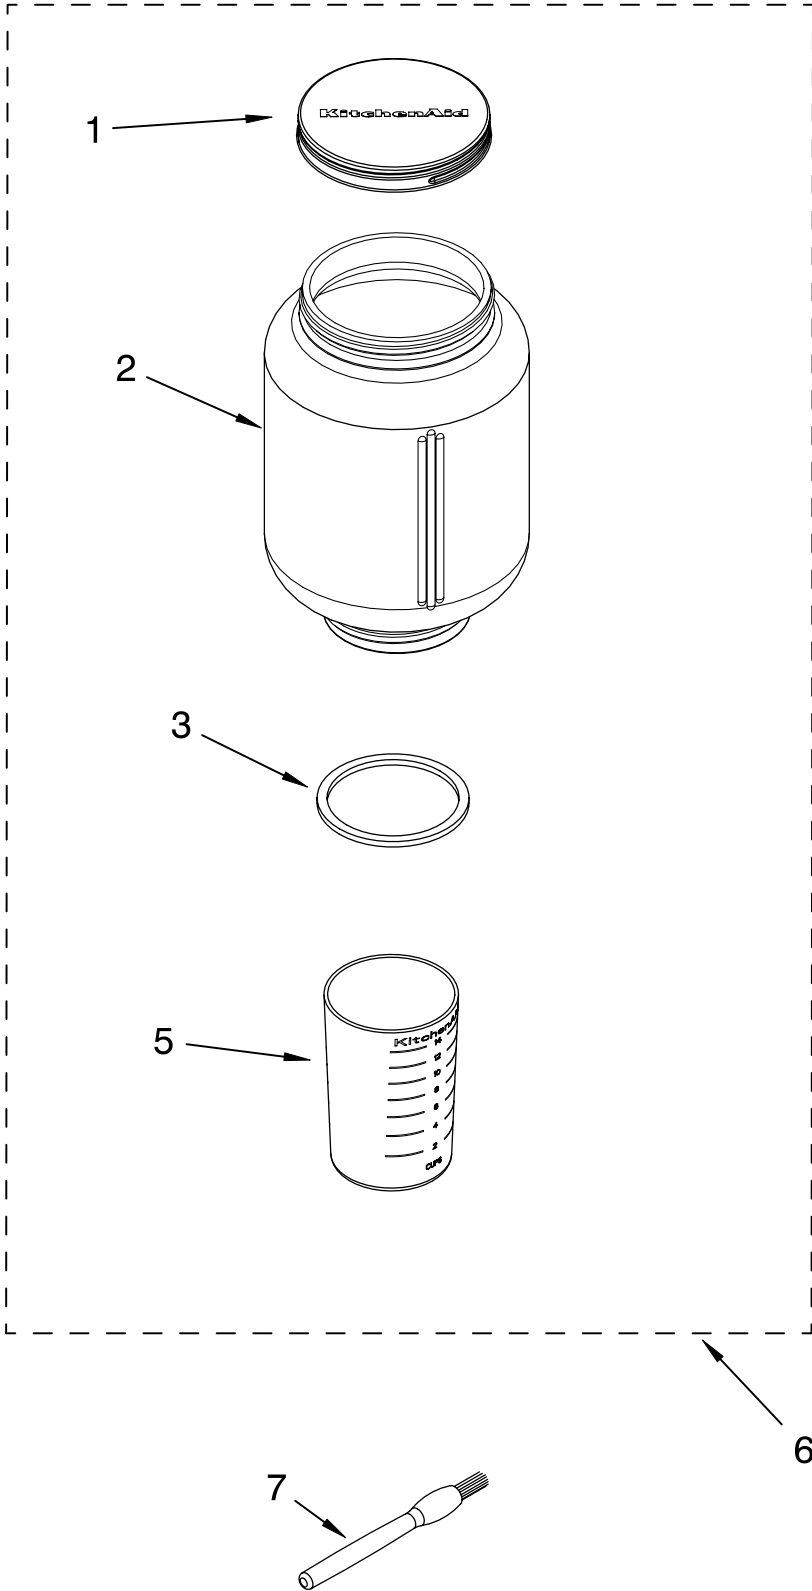

JAR ASSEMBLY

For Models: KCG200__0, 4KCG200__0

Illus. No.	Part No.	DESCRIPTION
1	9707003	Lid
2	9707004	Jar
3	9707014	Gasket, Jar
5	9707006	Glass, Measuring
6	9707038	Jar Assembly Complete
7	9707032	Brush, Cleaning

FOR ORDERING INFORMATION REFER TO PARTS PRICE LIST