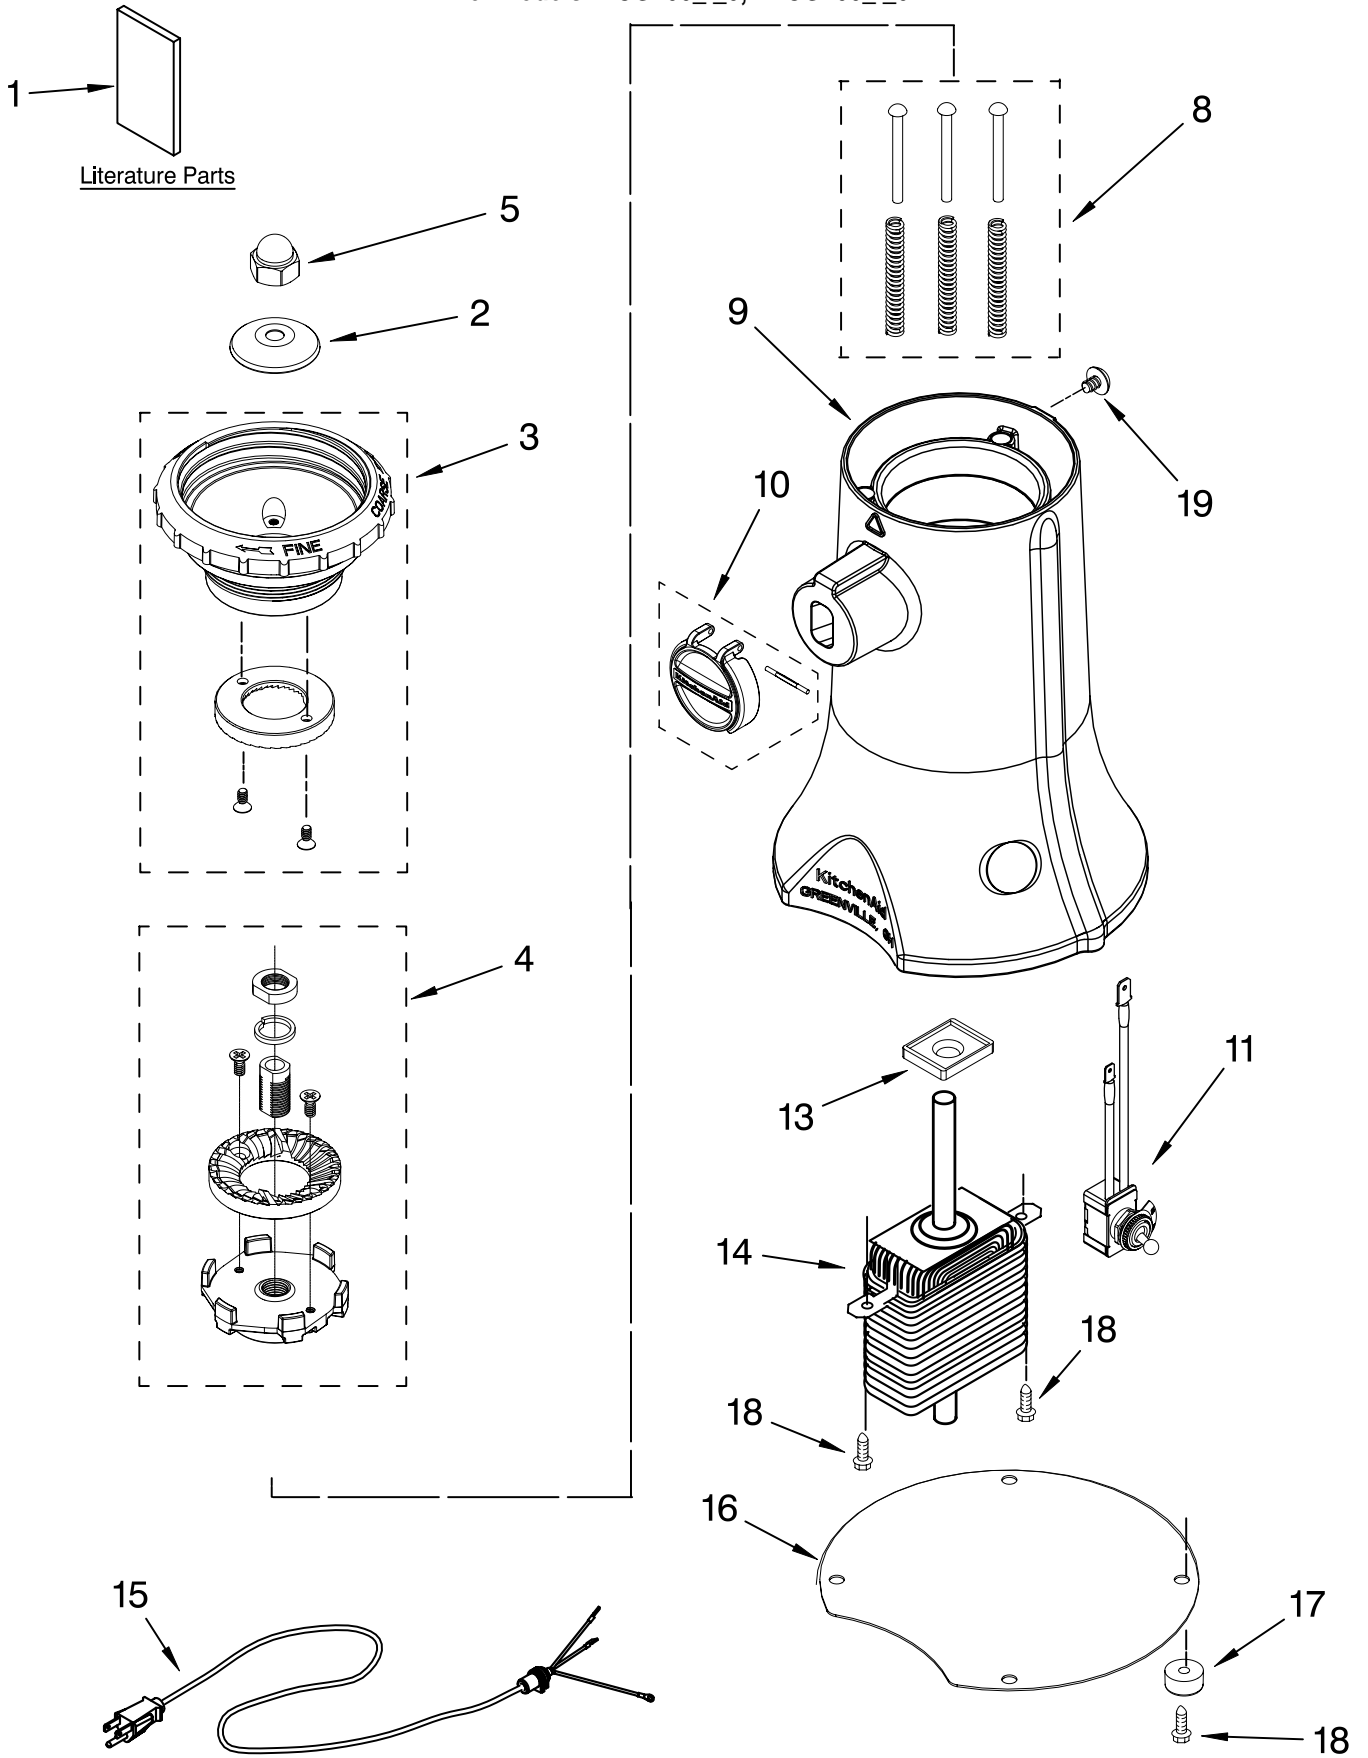

UNIT PARTS

For Models: KCG200__0, 4KCG200__0

FOR ORDERING INFORMATION REFER TO PARTS PRICE LIST

UNIT PARTS

For Models: KCG200__0, 4KCG200__0

Illus. No.	Part No.	DESCRIPTION
1		Literature
	9707030	Use & Care Guide
	8204548	Repair Parts List
2	9707015	Guard, Finger
3	9707037	Support, Jar Asm
4	9707036	Support, Lower Burr Assembly
5	9707016	Nut, Acorn
8	9707018	Spring/Plunger Assembly
9		Housing, Motor
	9707008	White
	9707009	Cobalt Blue
	9707010	Empire Red
	9707011	Onyx Black
	9707040	Metallic Chrome
	9708164	Tangerine
	9708165	Pink
10	9707019	Door, Hub
11	9707052	Switch, Toggle Wire
13	9707023	Gasket, Motor
14	9707012	Motor
15		Cord, Power
	9707025	White
	9707034	Black
16	9707049	Plate, Bottom
17	9707022	Foot, Rubber
18	303921	Screw
19	9707039	Screw

FOR ORDERING INFORMATION REFER TO PARTS PRICE LIST