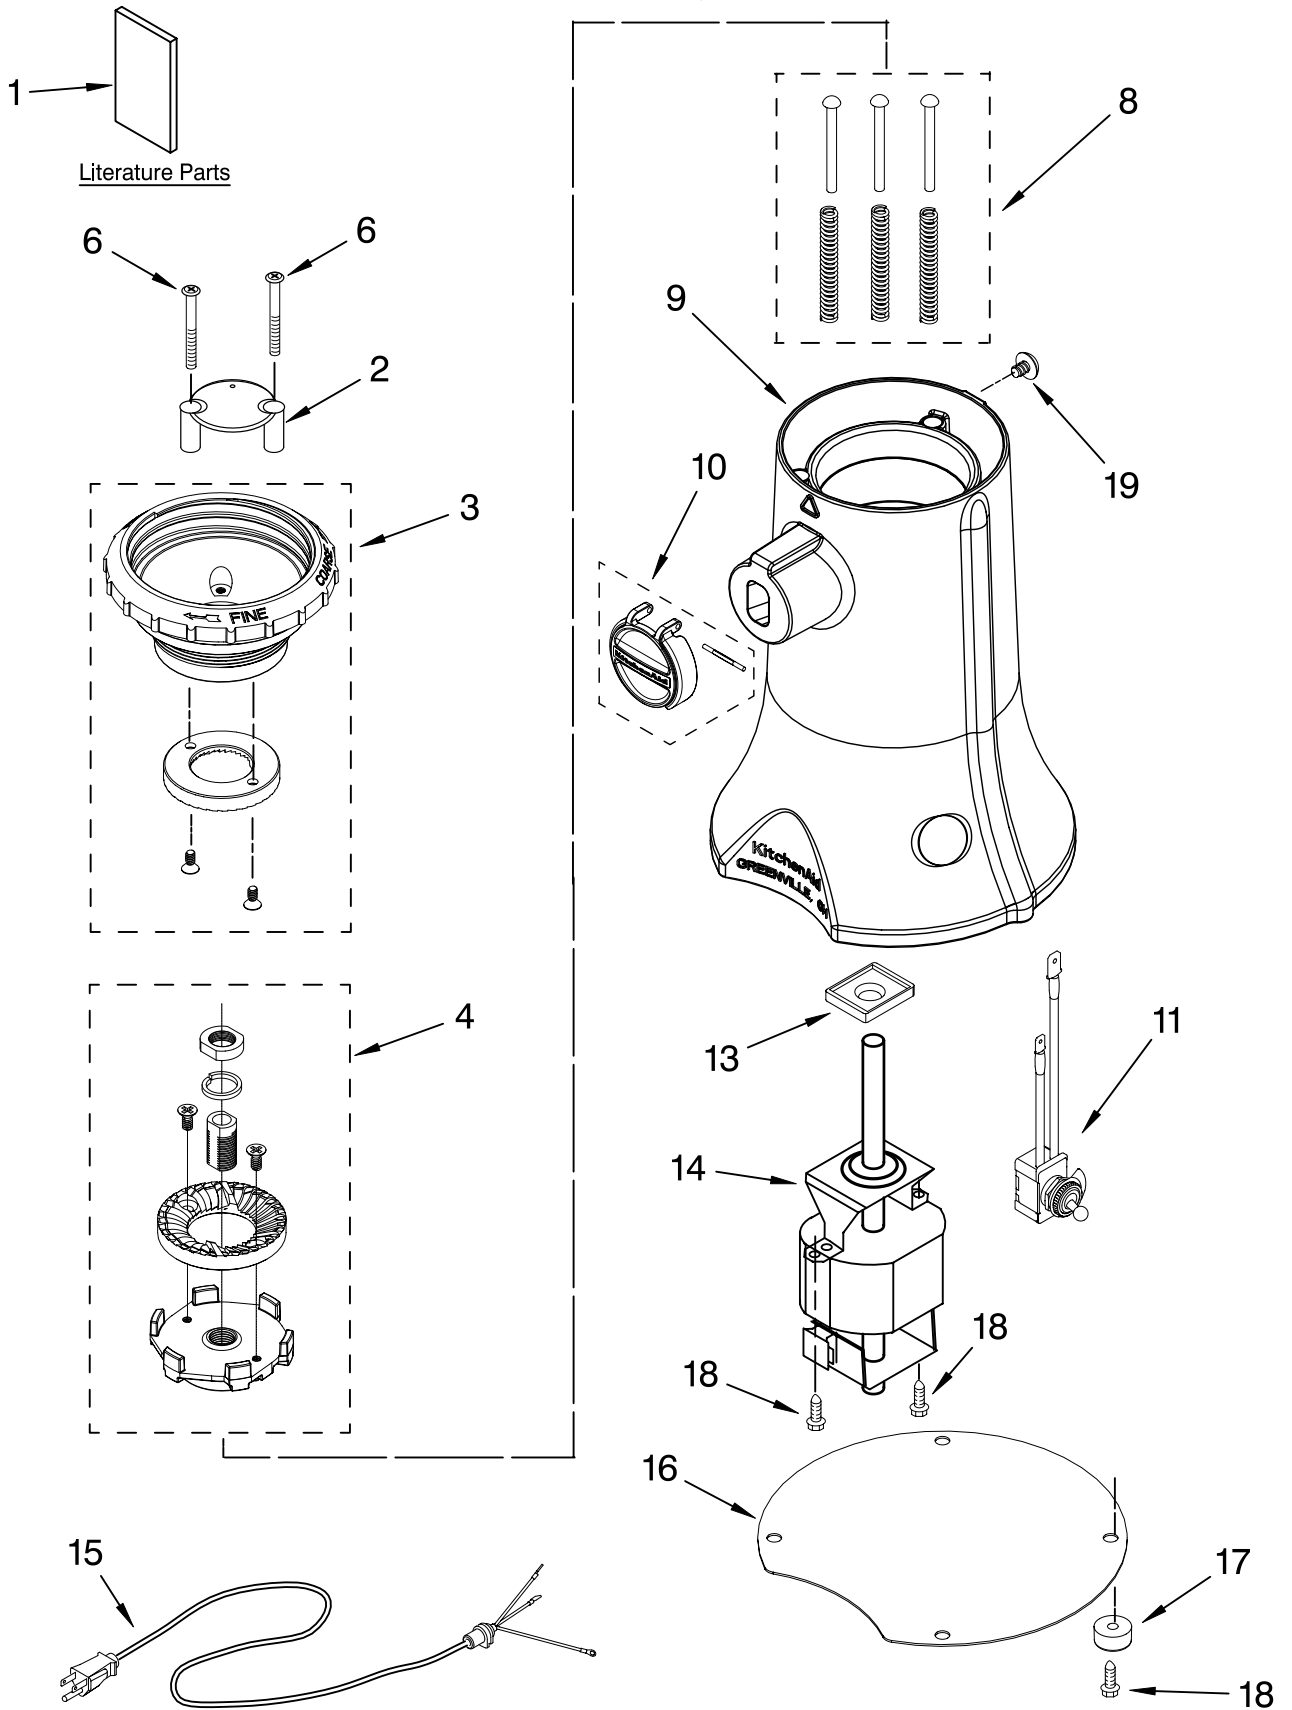

----- Manual continues below -----

PARTS LIST

for

KitchenAid®

COFFEE MILL

MODELS:

KCG200WH1 (White)
KCG200BU1 (Cobalt Blue)
KCG200ER1 (Empire Red)
KCG200OB1 (Onyx Black)
KCG200MC1 (Metallic Chrome)
KCG200TG1 (Tangerine)
KCG200PK1 (Pink)
KCG200BW1 (Blue Willow)
KCG200GC1 (Gloss Cinnamon)
4KCG200WH1 (White)
4KCG200BU1 (Cobalt Blue)
4KCG200ER1 (Empire Red)
4KCG200OB1 (Onyx Black)
4KCG200MC1 (Metallic Chrome)
4KCG200PK1 (Pink)

FOR CUSTOMER SATISFACTION ALWAYS USE
FACTORY SPECIFICATION PARTS

UNIT PARTS

FOR MODELS: KCG200__1, 4KCG200__1

Literature Parts

FOR ORDERING INFORMATION REFER TO PARTS PRICE LIST

UNIT PARTS

FOR MODELS: KCG200__1, 4KCG200__1

Illus. No.	Part No.	DESCRIPTION
1		Literature Parts Use & Care Guide
	9707030	US
	8211956	Repair Parts List
2	9708807	Guard, Finger
3	9707037	Support, Jar Asm
4	9707092	Support & Burr Assembly
6	9707095	Screw, Finger Grd
8	9707018	Plunger Spring Asm
9		Housing, Motor
	9707008	White
	9707009	Cobalt Blue
	9707010	Empire Red
	9707011	Onyx Black
	9707040	Metallic Chrome
	9708164	Tangerine
	9708165	Pink
	9709844	Blue Willow
	9709845	Gloss Cinnamon
10	9707019	Door Hub
11	9707052	Switch, Toggle
13	9707023	Gasket, Motor
14	9707012	Motor
15		Cord, Power
	9707025	White
	9707034	Black
16	9707049	Plate, Bottom
17	9707022	Foot, Rubber
18	303921	Screw
19	9707096	Screw, Locking

FOR ORDERING INFORMATION REFER TO PARTS PRICE LIST

JAR ASSEMBLY

FOR MODELS: KCG200__1, 4KCG200__1

Illus. No.	Part No.	DESCRIPTION
1	9707003	Lid
2	9707004	Jar
3	9707014	Gasket, Jar
5	9707006	Glass, Measuring
6	9707038	Jar Assembly Complete
7	9708809	Brush, Cleaning