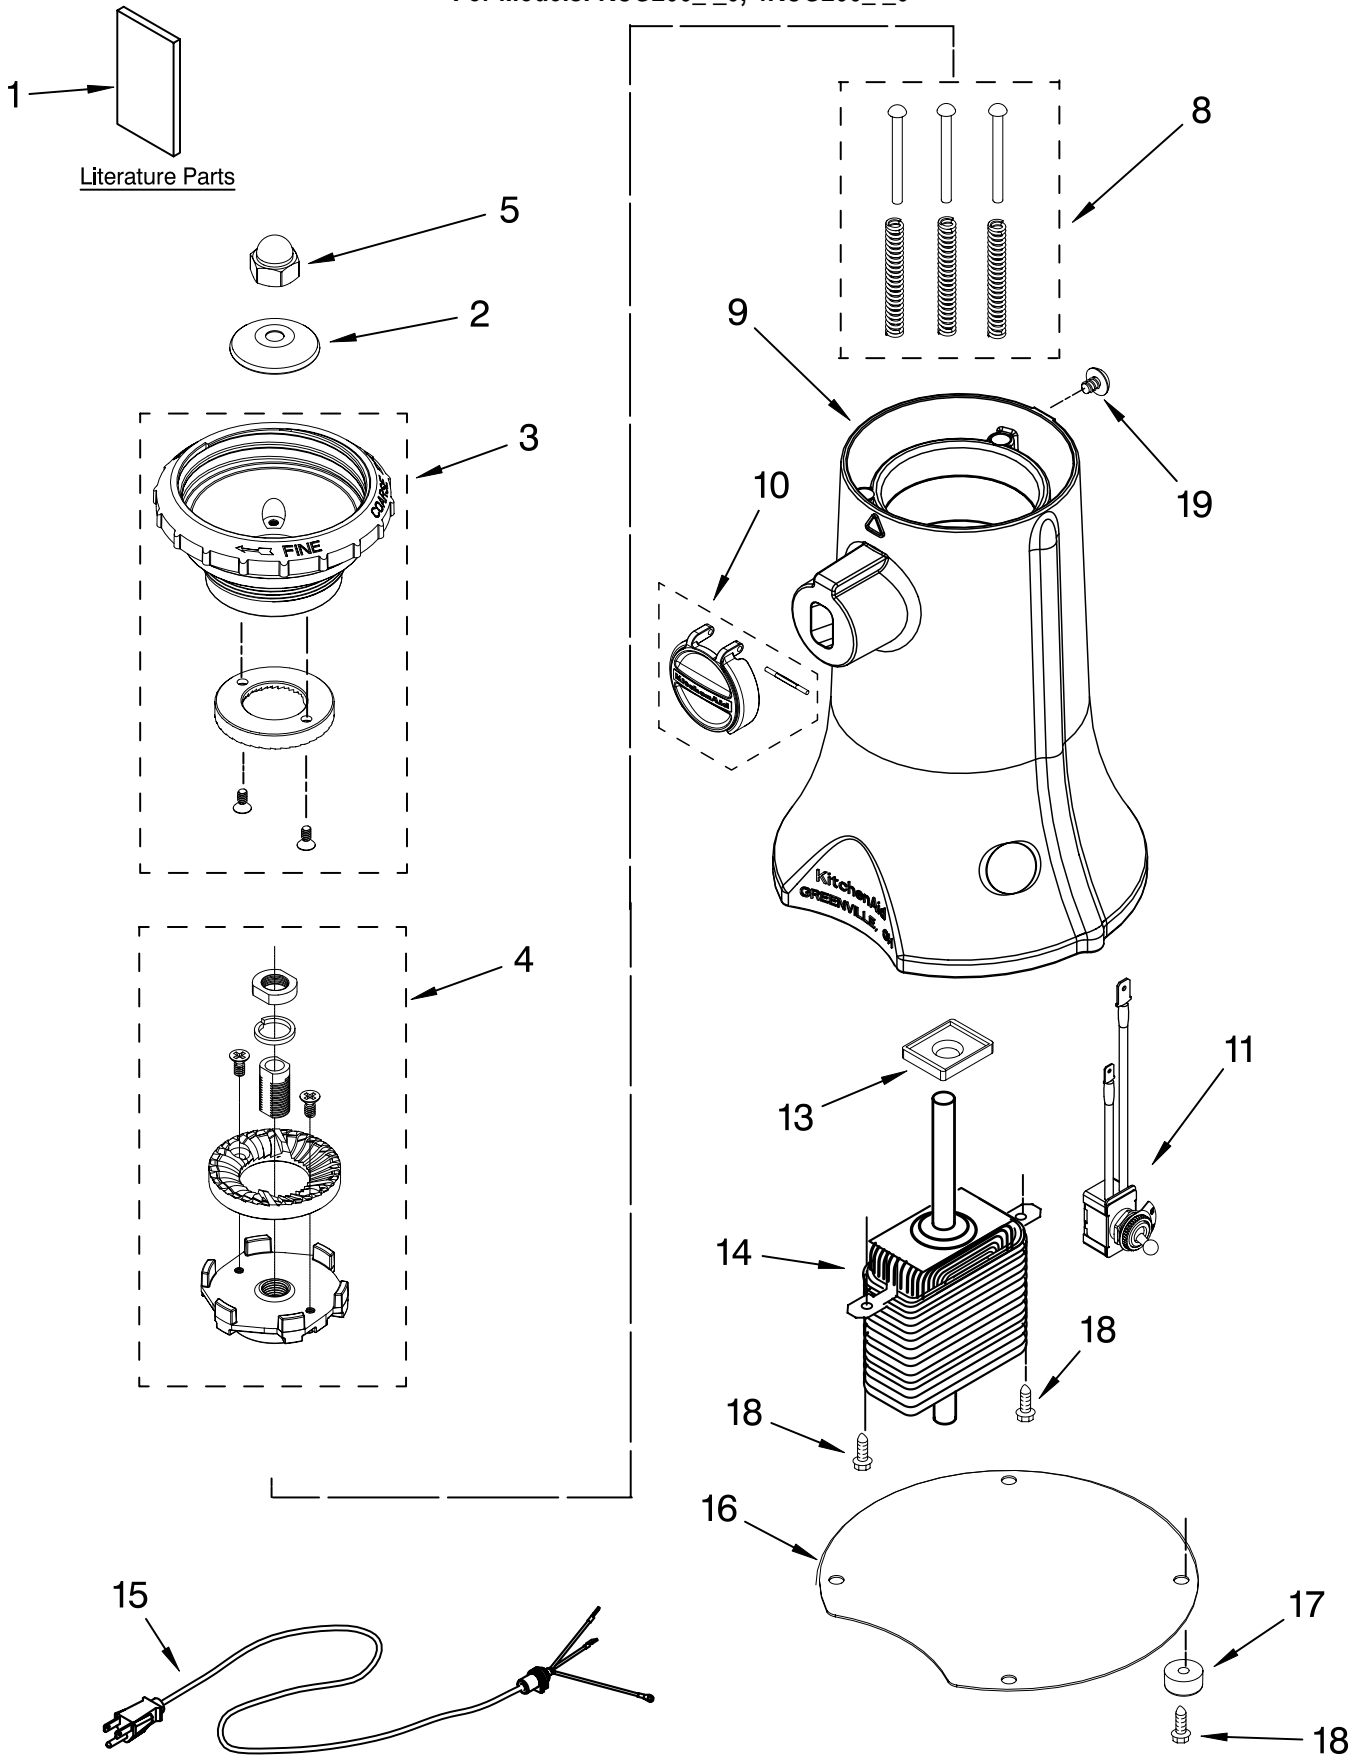

UNIT PARTS

For Models: KCG200__0, 4KCG200__0

FOR ORDERING INFORMATION REFER TO PARTS PRICE LIST

UNIT PARTS

For Models: KCG200__0, 4KCG200__0

Illus. No.	Part No.	DESCRIPTION
1		Literature
	9707030	Use & Care Guide
	8204548	Repair Parts List
2	9707015	Guard, Finger
3	9707037	Support, Jar Asm
4	9707036	Support, Lower Burr Assembly
5	9707016	Nut, Acorn
8	9707018	Spring/Plunger Assembly
9		Housing, Motor
	9707008	White
	9707009	Cobalt Blue
	9707010	Empire Red
	9707011	Onyx Black
	9707040	Metallic Chrome
	9708164	Tangerine
	9708165	Pink
10	9707019	Door, Hub
11	9707052	Switch, Toggle Wire
13	9707023	Gasket, Motor
14	9707012	Motor
15		Cord, Power
	9707025	White
	9707034	Black
16	9707049	Plate, Bottom
17	9707022	Foot, Rubber
18	303921	Screw
19	9707039	Screw

FOR ORDERING INFORMATION REFER TO PARTS PRICE LIST