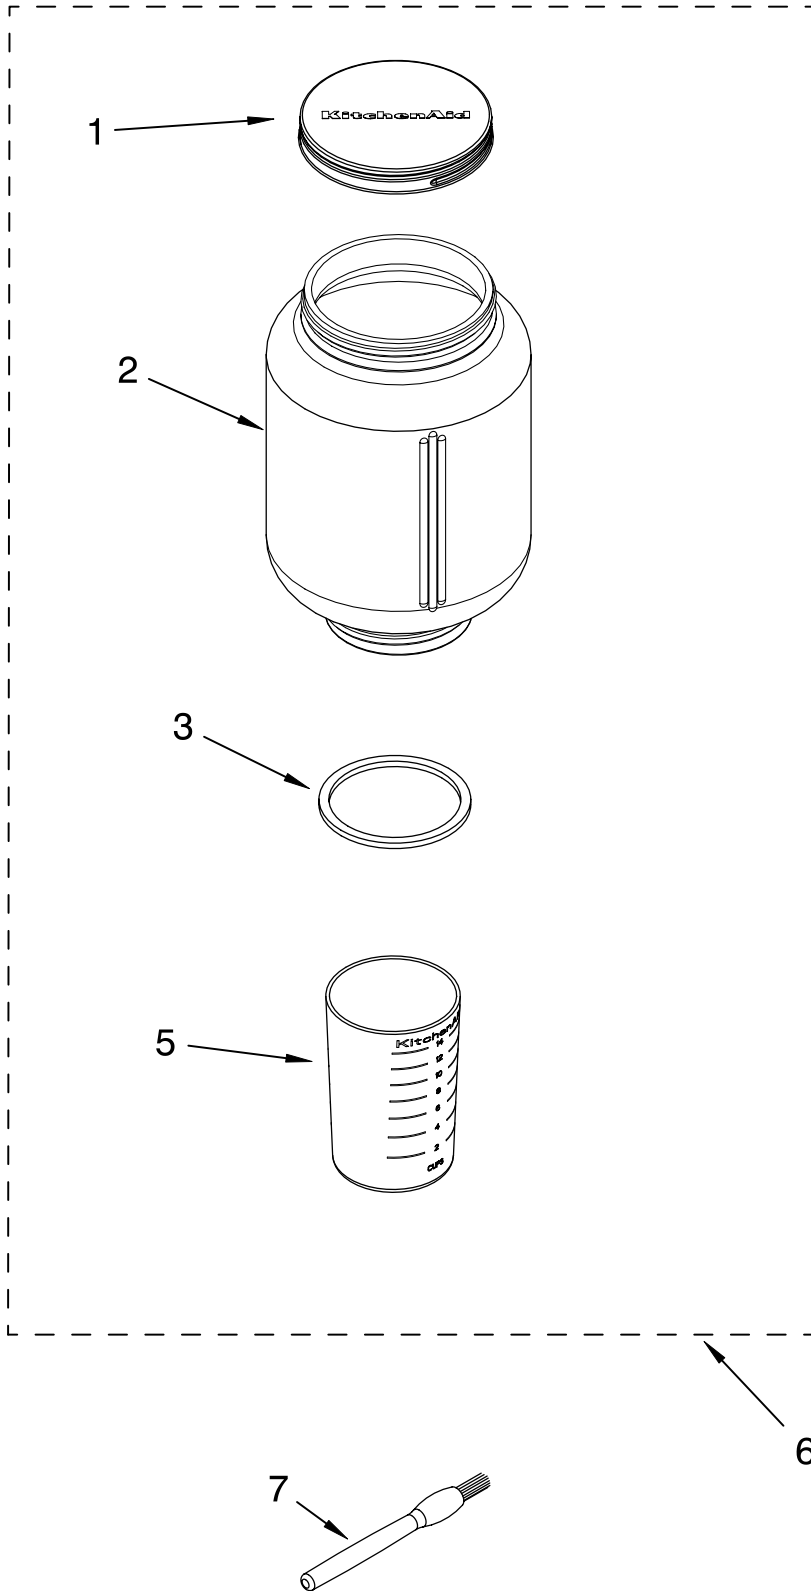

JAR ASSEMBLY

For Models: KCG200__0, 4KCG200__0

Illus. No.	Part No.	DESCRIPTION
1	9707003	Lid
2	9707004	Jar
3	9707014	Gasket, Jar
5	9707006	Glass, Measuring
6	9707038	Jar Assembly Complete
7	9707032	Brush, Cleaning

FOR ORDERING INFORMATION REFER TO PARTS PRICE LIST