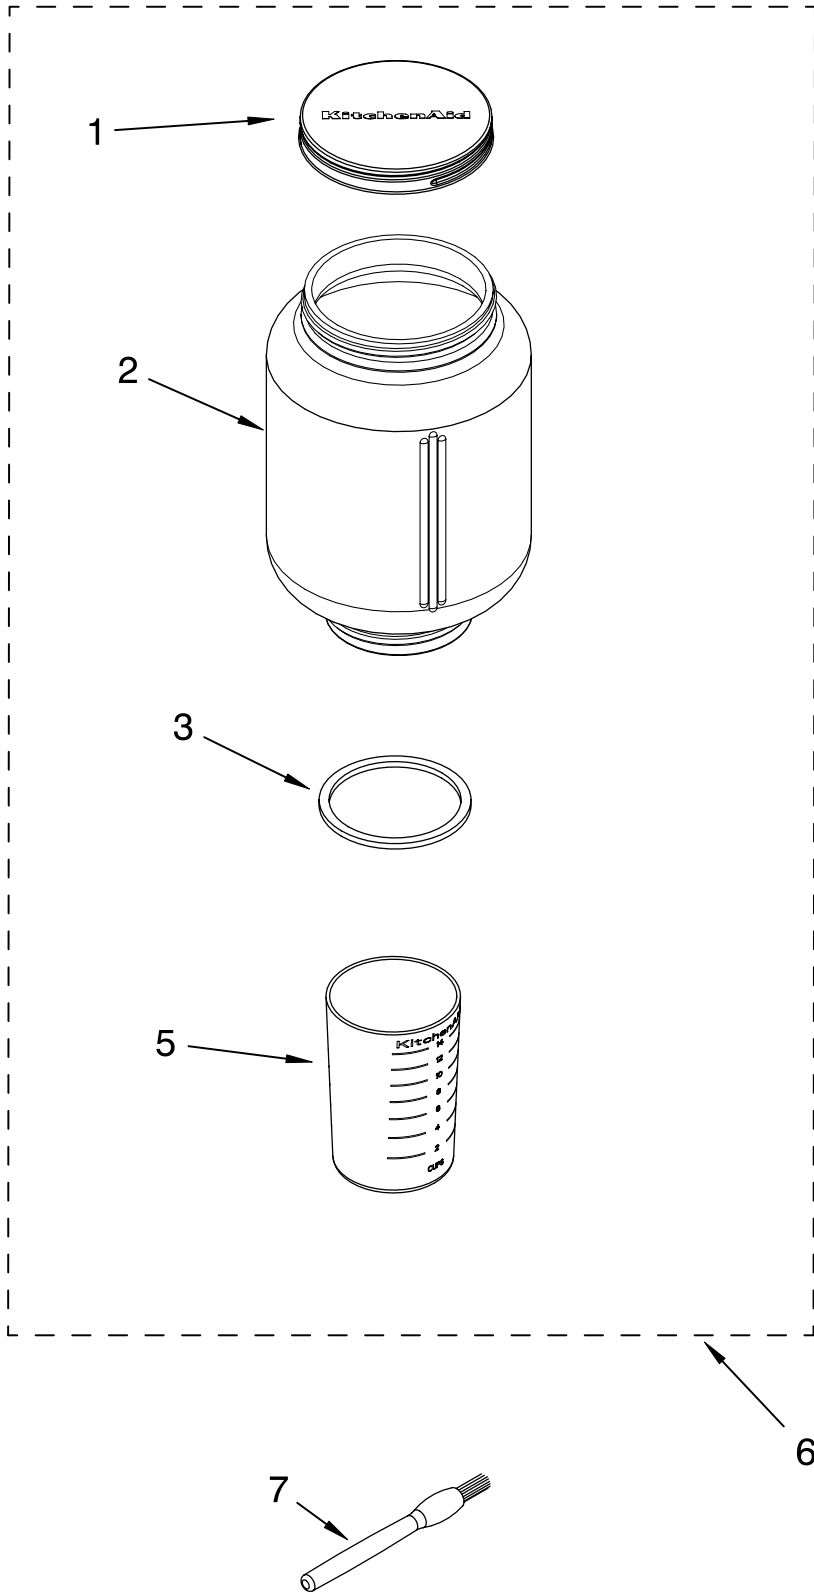

----- Manual continues below -----

PARTS LIST

for

KitchenAid®

COFFEE MILL

MODELS:

KCG200WH0 (White)
KCG200BU0 (Cobalt Blue)
KCG200ER0 (Empire Red)
KCG200OB0 (Onyx Black)
KCG200MC0 (Metallic Chrome)
KCG200TG0 (Tangerine)
KCG200PK0 (Pink)
4KCG200WH0 (White)
4KCG200BU0 (Cobalt Blue)
4KCG200ER0 (Empire Red)
4KCG200OB0 (Onyx Black)
4KCG200MC0 (Metallic Chrome)
4KCG200PK0 (Pink)

FOR CUSTOMER SATISFACTION ALWAYS USE
FACTORY SPECIFICATION PARTS

UNIT PARTS

For Models: KCG200__0, 4KCG200__0

FOR ORDERING INFORMATION REFER TO PARTS PRICE LIST

UNIT PARTS

For Models: KCG200__0, 4KCG200__0

Illus. No.	Part No.	DESCRIPTION
1		Literature
	9707030	Use & Care Guide
	8204548	Repair Parts List
2	9707015	Guard, Finger
3	9707037	Support, Jar Asm
4	9707036	Support, Lower Burr Assembly
5	9707016	Nut, Acorn
8	9707018	Spring/Plunger Assembly
9		Housing, Motor
	9707008	White
	9707009	Cobalt Blue
	9707010	Empire Red
	9707011	Onyx Black
	9707040	Metallic Chrome
	9708164	Tangerine
	9708165	Pink
10	9707019	Door, Hub
11	9707052	Switch, Toggle Wire
13	9707023	Gasket, Motor
14	9707012	Motor
15		Cord, Power
	9707025	White
	9707034	Black
16	9707049	Plate, Bottom
17	9707022	Foot, Rubber
18	303921	Screw
19	9707039	Screw

FOR ORDERING INFORMATION REFER TO PARTS PRICE LIST

JAR ASSEMBLY

For Models: KCG200__0, 4KCG200__0

Illus. No.	Part No.	DESCRIPTION
1	9707003	Lid
2	9707004	Jar
3	9707014	Gasket, Jar
5	9707006	Glass, Measuring
6	9707038	Jar Assembly Complete
7	9707032	Brush, Cleaning