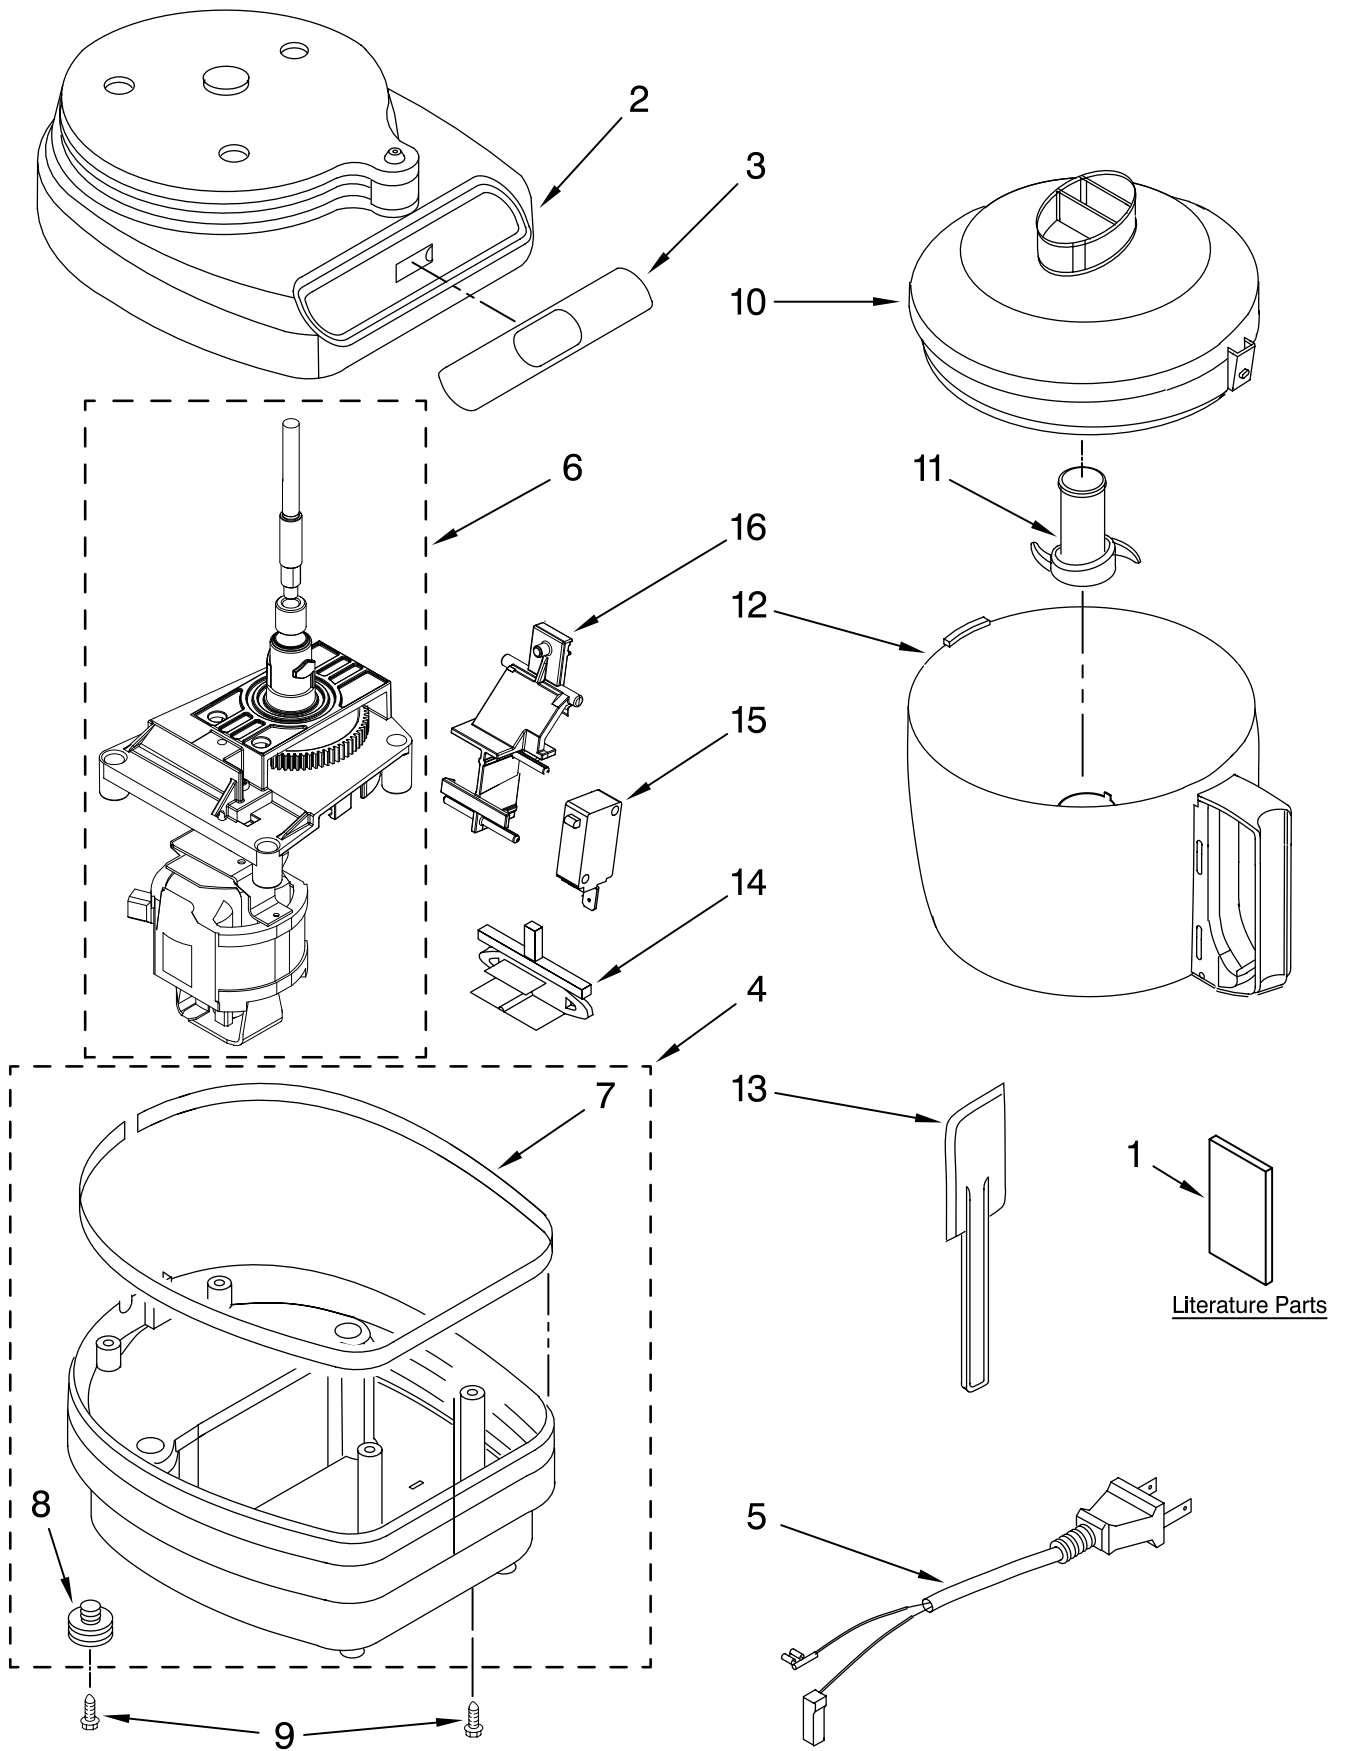

MOTOR AND HOUSING PARTS

For Models: KFC3100__2, 4KFC3100__2

FOR ORDERING INFORMATION REFER TO PARTS PRICE LIST