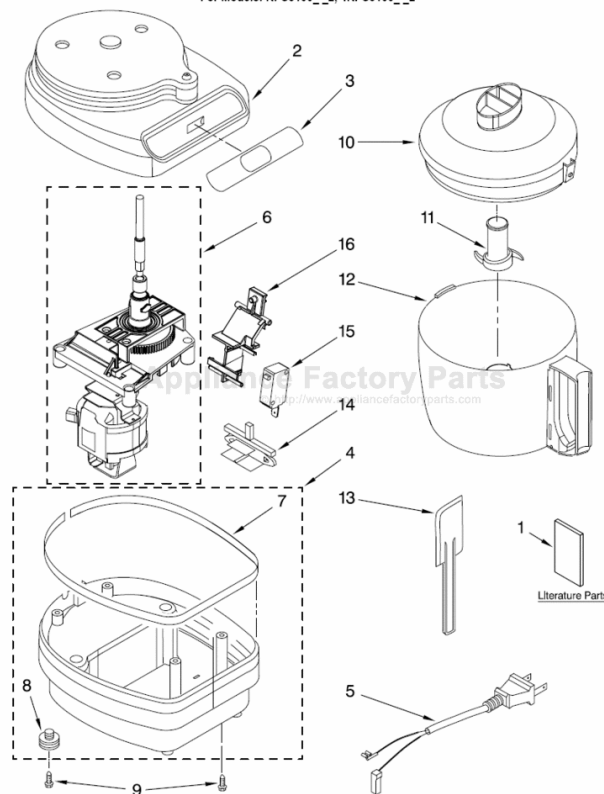

[Find Your KITCHENAID Small Appliance Parts - Select From 538 Models](#)

----- Manual continues below -----

PARTS LIST

for

KitchenAid®

3 CUP FOOD CHOPPER

MODELS:

KFC3100WH2 (White)
KFC3100BU2 (Cobalt Blue)
KFC3100ER2 (Empire Red)
KFC3100OB2 (Onyx Black)
KFC3100CR2 (Chrome)
KFC3100BW2 (Blue Willow)
KFC3100PK2 (Pink)
4KFC3100WH2 (White)
4KFC3100BU2 (Cobalt Blue)
4KFC3100ER2 (Empire Red)
4KFC3100OB2 (Onyx Black)
4KFC3100CR2 (Chrome)

FOR CUSTOMER SATISFACTION ALWAYS USE
FACTORY SPECIFICATION PARTS

MOTOR AND HOUSING PARTS

For Models: KFC3100__2, 4KFC3100__2

FOR ORDERING INFORMATION REFER TO PARTS PRICE LIST

MOTOR AND HOUSING PARTS

For Models: KFC3100__2, 4KFC3100__2

Illus. No.	Part No.	DESCRIPTION
1		Literature Parts
	8212295	Use & Care Guide, Trilingual
	8212153	Repair Parts List
2		Upper Housing
	8211769	White
	8211789	Empire Red
	8211792	Cobalt Blue
	8211795	Onyx Black
	8211797	Chrome
	8212292	Blue Willow
	W10158527	Pink
3		Overlay
	8211768	White
	8211788	Empire Red
	8211791	Cobalt Blue
	8211794	Onyx Black & Chrome Models
	8212293	Blue Willow
	W10158636	Pink
4		Base
	8211771	White
	8211790	Empire Red
	8211793	Cobalt Blue
	8211796	Onyx Black
	8211798	Chrome
	8212294	Blue Willow
	W10158528	Pink
5		Cord, Power
	8211778	White
	8211799	Black
6	8211777	Motor Assembly
7	8211785	Band, Trim
8	8211772	Foot
9	8211770	Screw
10	8211775	Lid
11	8211773	Blade Assembly
12	8211774	Bowl Assembly
13	8211787	Spatula
14	8211781	Plate, Backing (Pulse Switch)
15	8211782	Switch, Micro
16	8211783	Mount, Micro Switch