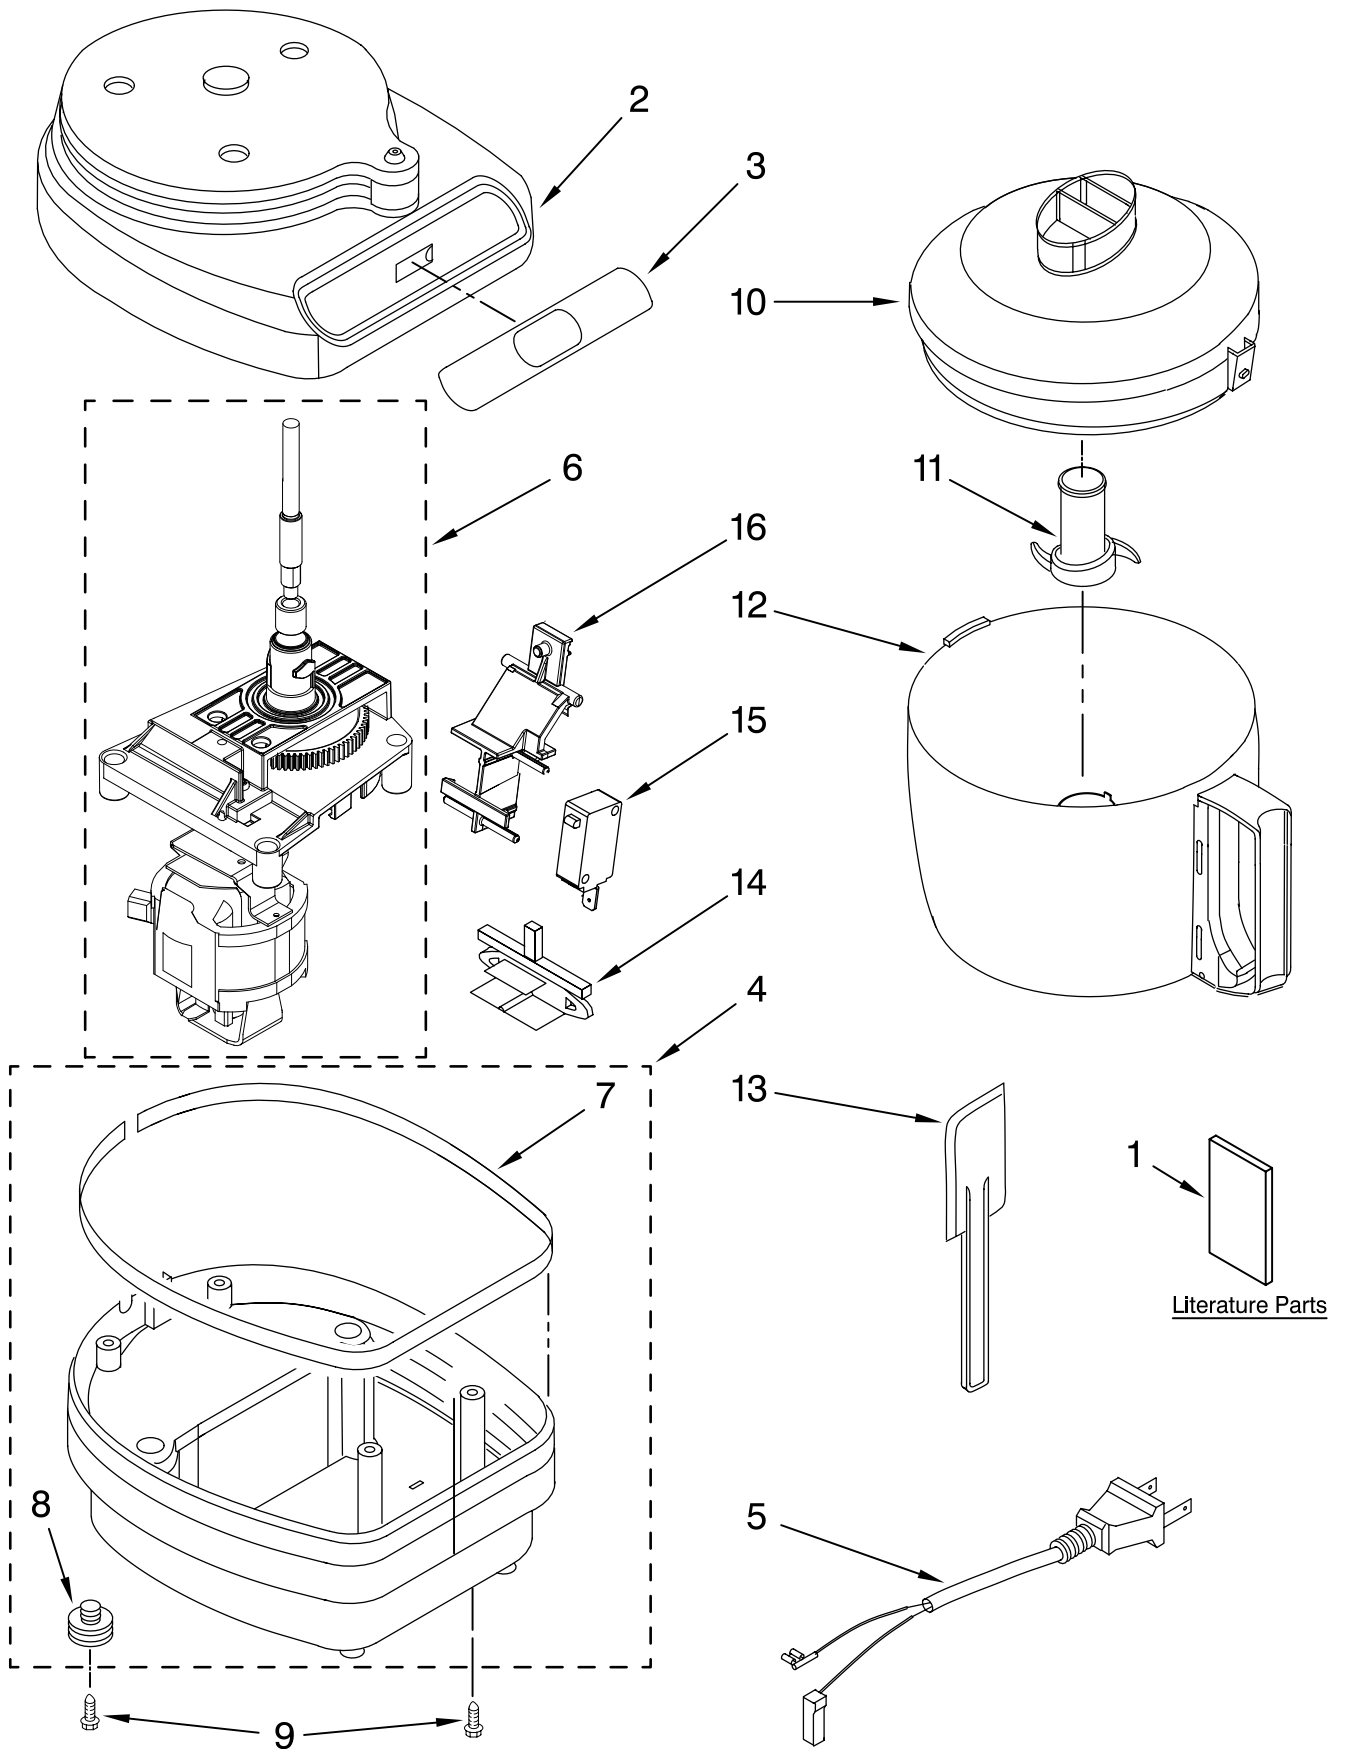

MOTOR AND HOUSING PARTS

For Models: KFC3100__2, 4KFC3100__2

FOR ORDERING INFORMATION REFER TO PARTS PRICE LIST