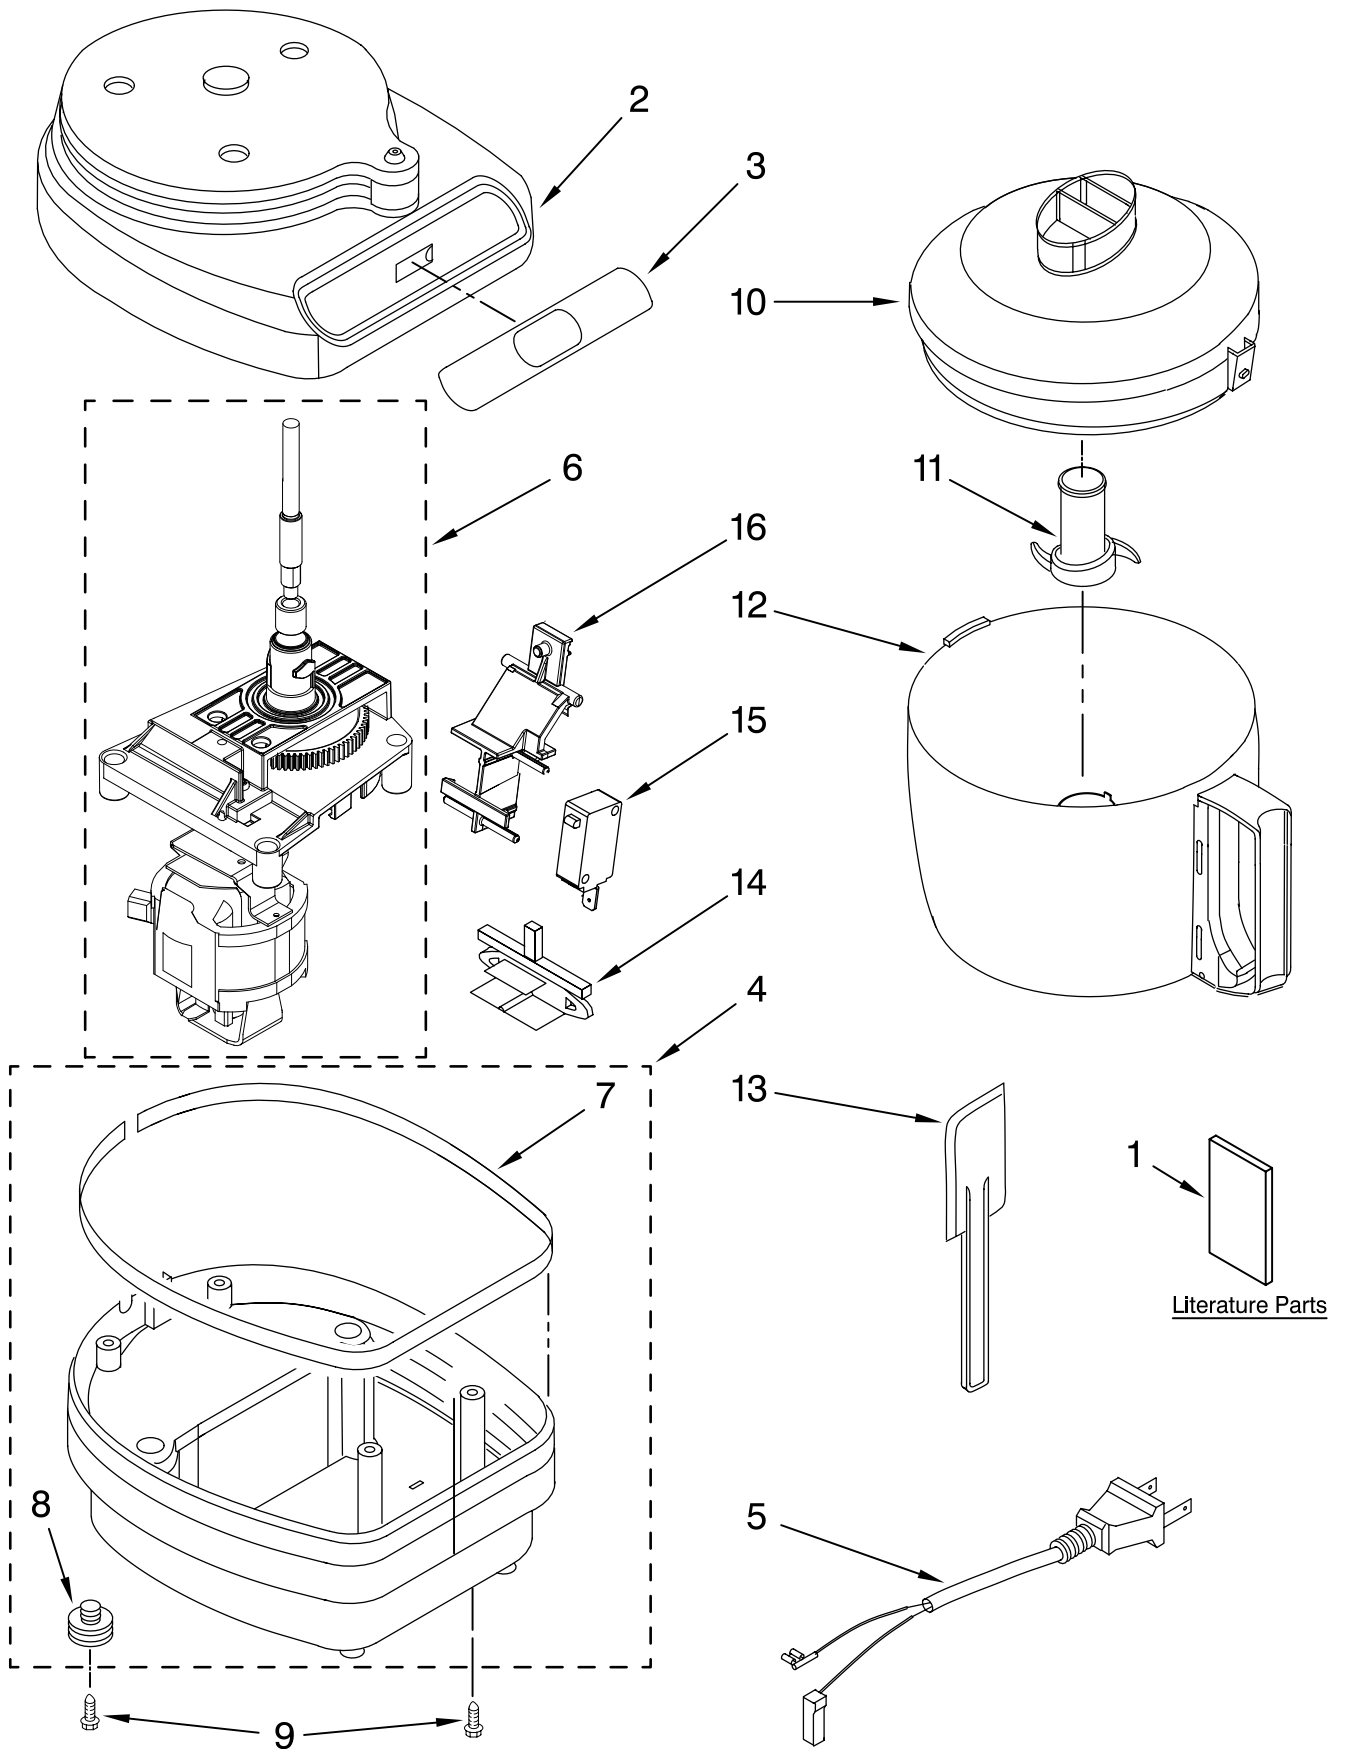

MOTOR AND HOUSING PARTS

For Models: KFC3100__2, 4KFC3100__2

Literature Parts

FOR ORDERING INFORMATION REFER TO PARTS PRICE LIST