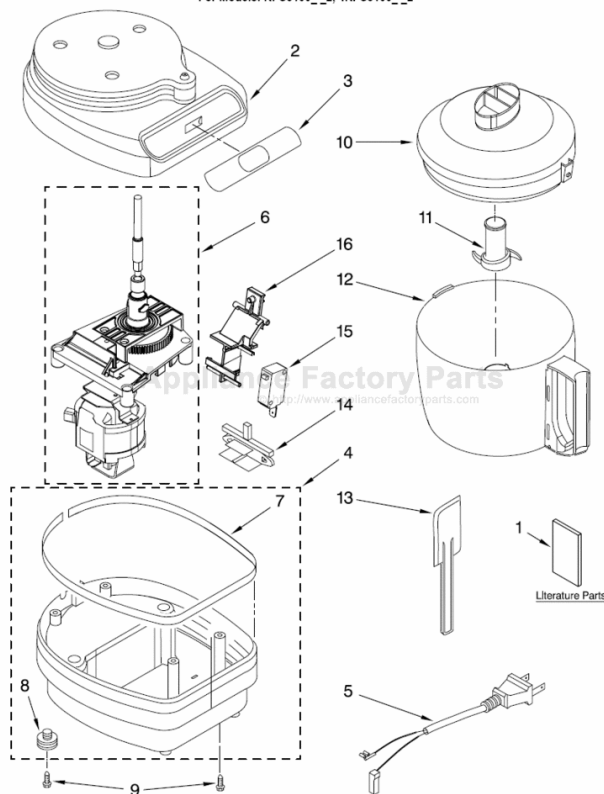

[Find Your KITCHENAID Small Appliance Parts - Select From 538 Models](#)

----- Manual continues below -----

PARTS LIST

for

KitchenAid®

3 CUP FOOD CHOPPER

MODELS:

KFC3100WH2 (White)
KFC3100BU2 (Cobalt Blue)
KFC3100ER2 (Empire Red)
KFC3100OB2 (Onyx Black)
KFC3100CR2 (Chrome)
KFC3100BW2 (Blue Willow)
KFC3100PK2 (Pink)
4KFC3100WH2 (White)
4KFC3100BU2 (Cobalt Blue)
4KFC3100ER2 (Empire Red)
4KFC3100OB2 (Onyx Black)
4KFC3100CR2 (Chrome)

For Models: KFC3100__2, 4KFC3100__2

Illus. No.	Part No.	DESCRIPTION
1	8212295	Literature Parts Use & Care Guide, Trilingual
	8212153	Repair Parts List
2		Upper Housing
	8211769	White
	8211789	Empire Red
	8211792	Cobalt Blue
	8211795	Onyx Black
	8211797	Chrome
	8212292	Blue Willow
	W10158527	Pink
3		Overlay
	8211768	White
	8211788	Empire Red
	8211791	Cobalt Blue
	8211794	Onyx Black & Chrome Models
	8212293	Blue Willow
	W10158636	Pink
4		Base
	8211771	White
	8211790	Empire Red
	8211793	Cobalt Blue
	8211796	Onyx Black
	8211798	Chrome
	8212294	Blue Willow
	W10158528	Pink
5		Cord, Power
	8211778	White
	8211799	Black
6	8211777	Motor Assembly
7	8211785	Band, Trim
8	8211772	Foot
9	8211770	Screw
10	8211775	Lid
11	8211773	Blade Assembly
12	8211774	Bowl Assembly
13	8211787	Spatula
14	8211781	Plate, Backing (Pulse Switch)
15	8211782	Switch, Micro
16	8211783	Mount, Micro Switch