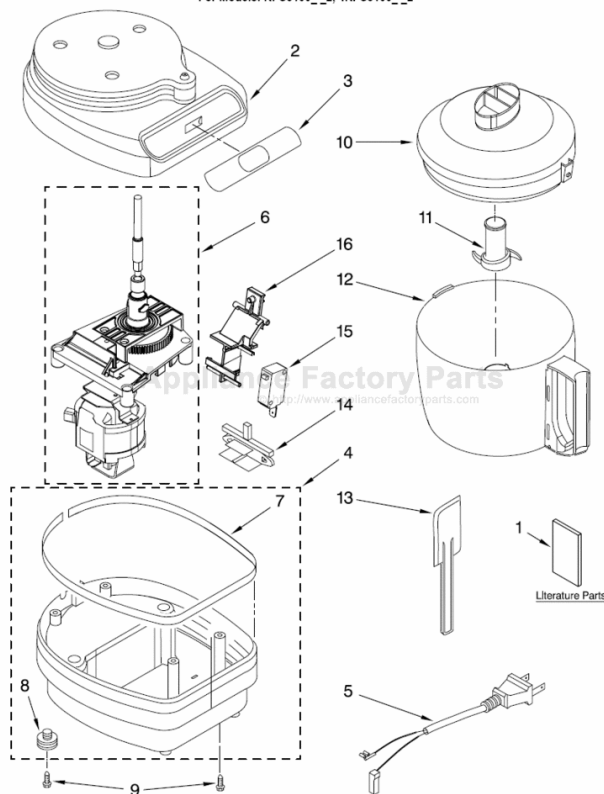

MOTOR AND HOUSING PARTS

For Models: KFC3100_2, 4KFC3100_2

[Find Your KITCHENAID Small Appliance Parts - Select From 538 Models](#)

----- Manual continues below -----

PARTS LIST

for

KitchenAid®

3 CUP FOOD CHOPPER

Illus. No.	Part No.	DESCRIPTION
1		Literature Parts
	8212295	Use & Care Guide, Trilingual
	8212153	Repair Parts List
2		Upper Housing
	8211769	White
	8211789	Empire Red
	8211792	Cobalt Blue
	8211795	Onyx Black
	8211797	Chrome
	8212292	Blue Willow
	W10158527	Pink
3		Overlay
	8211768	White
	8211788	Empire Red
	8211791	Cobalt Blue
	8211794	Onyx Black & Chrome Models
	8212293	Blue Willow
	W10158636	Pink
4		Base
	8211771	White
	8211790	Empire Red
	8211793	Cobalt Blue
	8211796	Onyx Black
	8211798	Chrome
	8212294	Blue Willow
	W10158528	Pink
5		Cord, Power
	8211778	White
	8211799	Black
6	8211777	Motor Assembly
7	8211785	Band, Trim
8	8211772	Foot
9	8211770	Screw
10	8211775	Lid
11	8211773	Blade Assembly
12	8211774	Bowl Assembly
13	8211787	Spatula
14	8211781	Plate, Backing (Pulse Switch)
15	8211782	Switch, Micro
16	8211783	Mount, Micro Switch