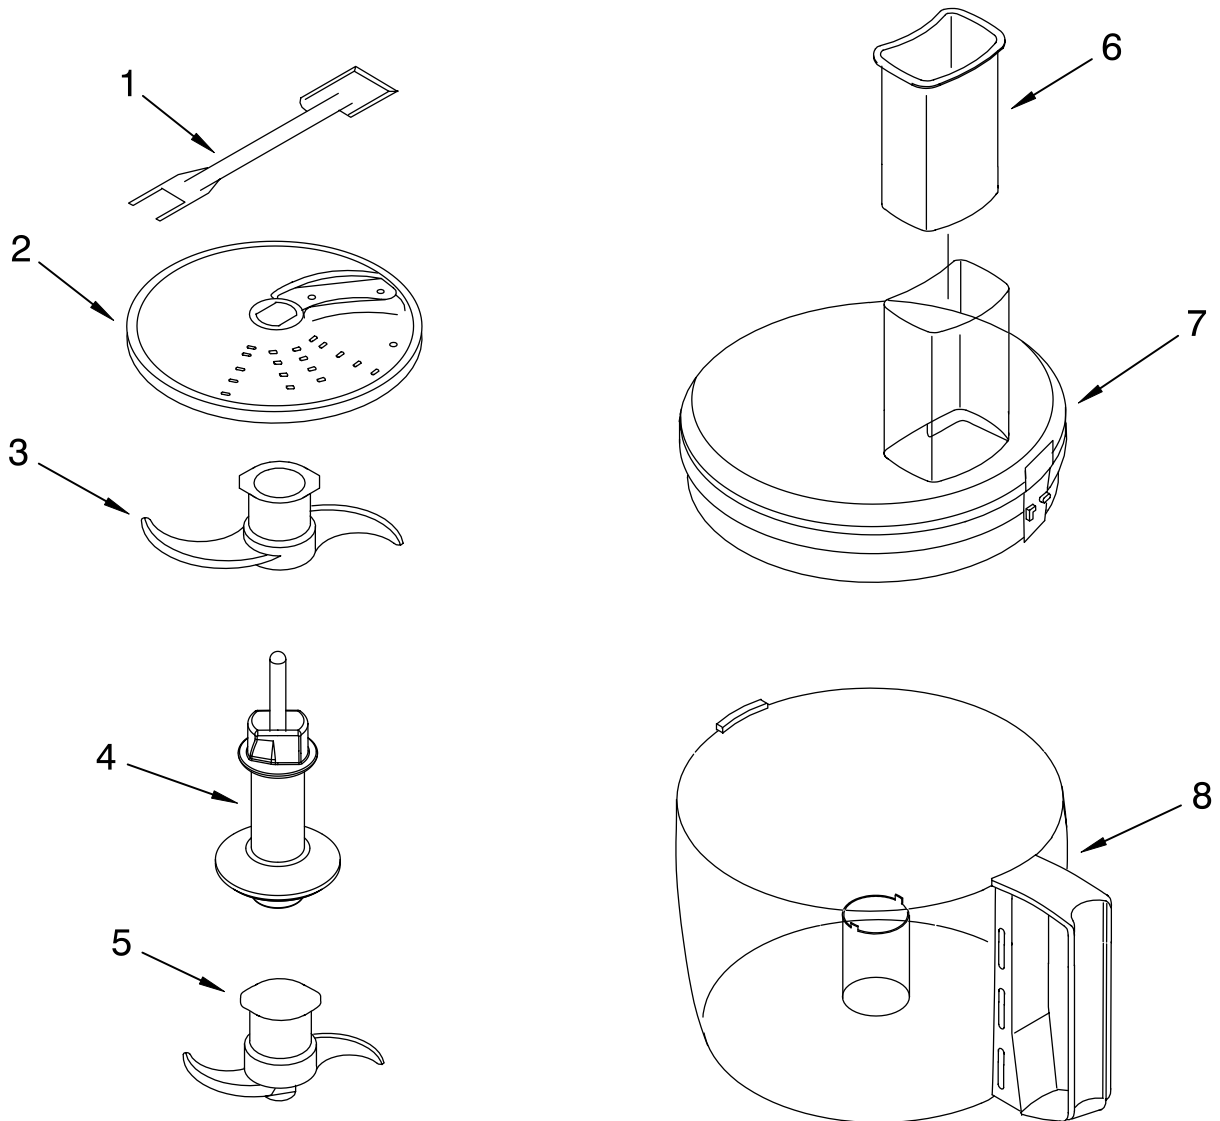

For Models: KFP710__2, 4KFP710__2

Illus. No.	Part No.	DESCRIPTION
1		Literature Parts
	8212299	Use & Care Guide Trilingual
	8212316	Repair Parts List
2	8211816	Sleeve, Motor Shaft
3	8211817	Seal, Oil
4		Housing, Motor
	8211806	White
5	8211610	Clamp, Cable
6	8211871	Screw, Clamp
7	8212318	Motor, Sheet Mtl
8	8212319	Grommet, Motor
9		Base, Housing
	8211801	White
10		Cover, Screw
	8212298	White
11	8211811	Screw, Motor Locking
12	8211878	Cover, Switch
13	8211884	Bezel, Switch Panel
14	8211887	Seal, Switch Panel
15	8211870	Screw, Torx
16	8211812	Screw, Switch Panel
17	8211876	Nameplate
18	8211608	Capacitor
19	8211879	Relay & Switch Assembly
20	8211772	Foot
21		Cord, Power
	8211886	White

FOR ORDERING INFORMATION REFER TO PARTS PRICE LIST

ATTACHMENT PARTS

For Models: KFP710__2, 4KFP710__2

Illus. No.	Part No.	DESCRIPTION
1	8211760	Spatula
2	8211897	Disc, Slicing 2mm & Grating 4mm
3	8211902	Blade, Mini
4	8211900	Adapter, Shaft & Disc
5	8211903	Blade, Multi
6	8211892	Pusher, Food
7	8211891	Cover, Work Bowl
8	8211906	Bowl, Work