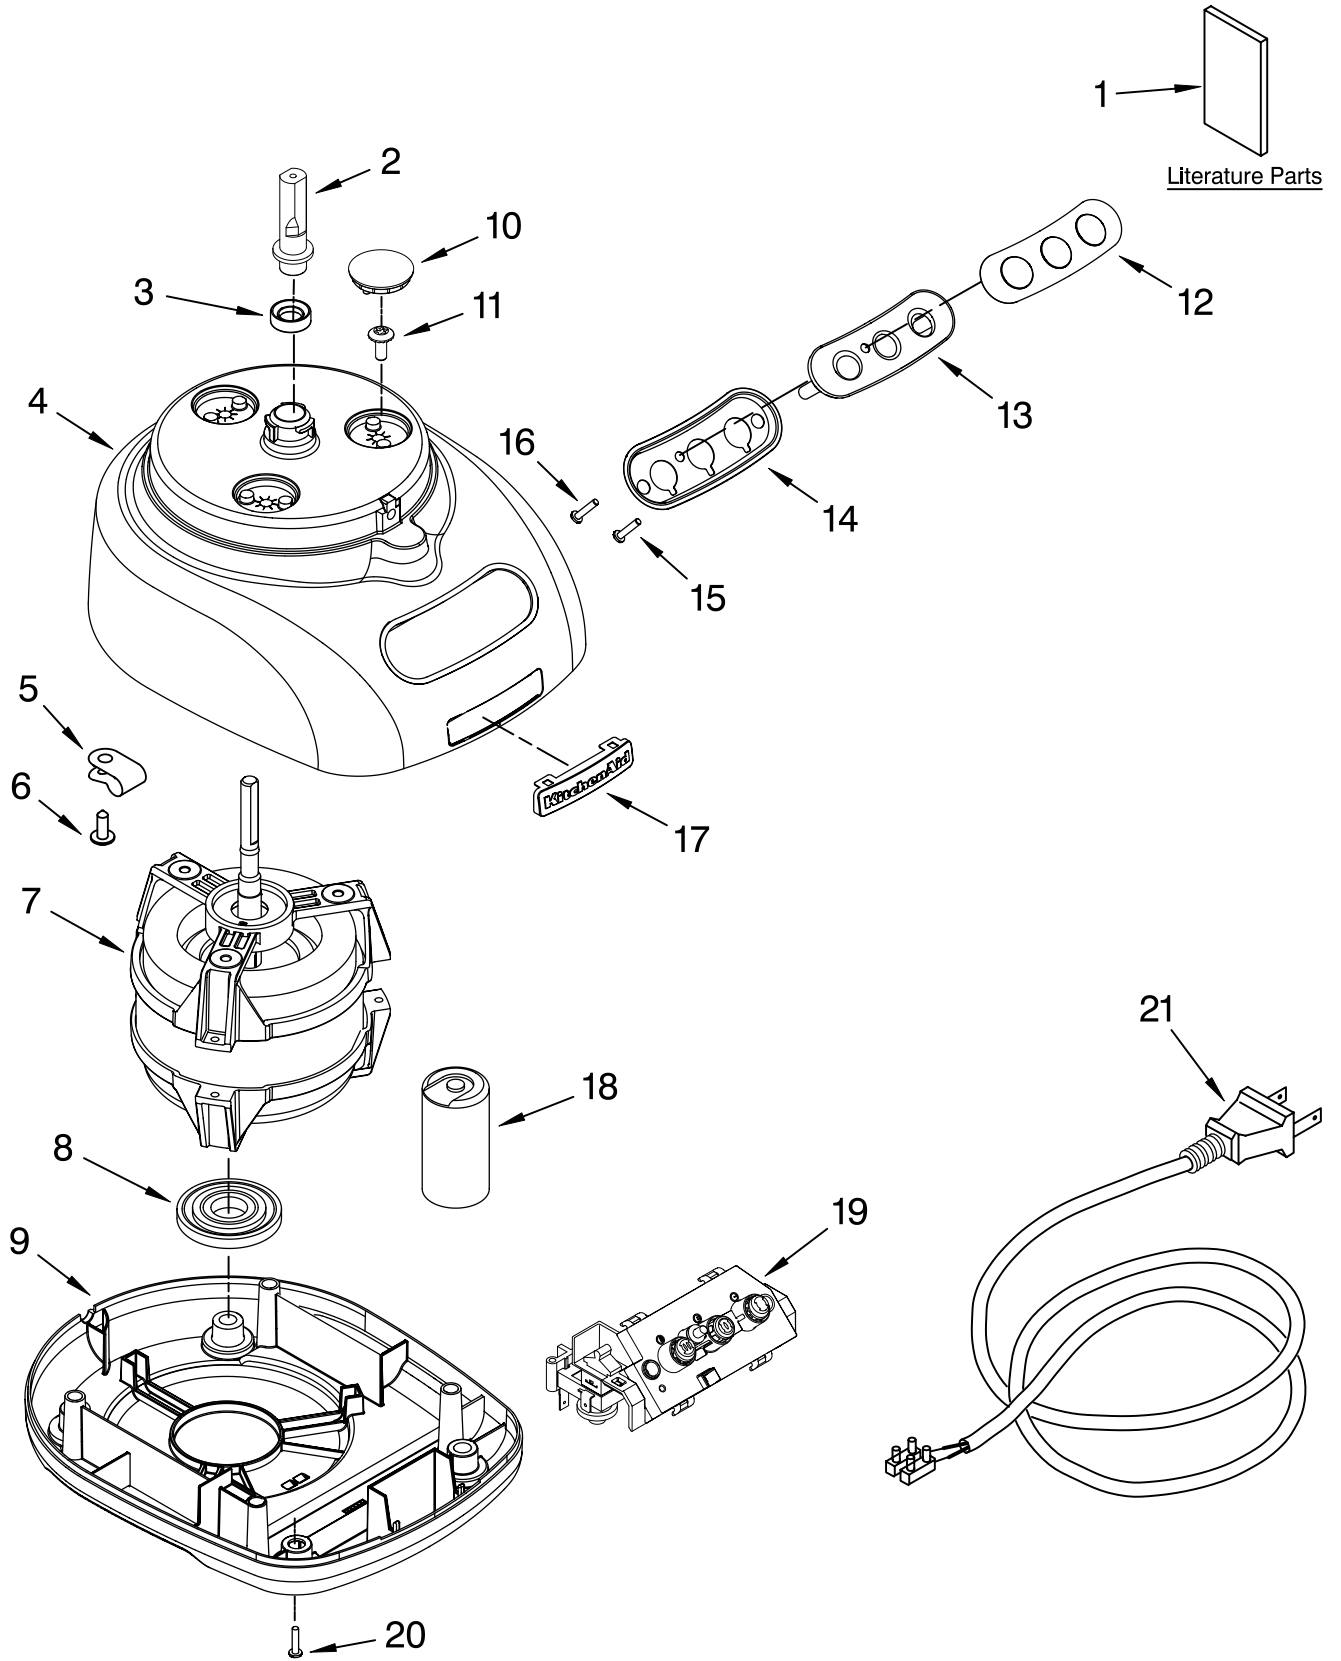

4KFP710WH2 (White)

FOR CUSTOMER SATISFACTION ALWAYS USE
FACTORY SPECIFICATION PARTS

MOTOR AND HOUSING PARTS

For Models: KFP710__2, 4KFP710__2

FOR ORDERING INFORMATION REFER TO PARTS PRICE LIST

MOTOR AND HOUSING PARTS

For Models: KFP710__2, 4KFP710__2

Illus. No.	Part No.	DESCRIPTION
1		Literature Parts
	8212299	Use & Care Guide Trilingual
	8212316	Repair Parts List
2	8211816	Sleeve, Motor Shaft
3	8211817	Seal, Oil
4		Housing, Motor
	8211806	White
5	8211610	Clamp, Cable
6	8211871	Screw, Clamp
7	8212318	Motor, Sheet Mtl
8	8212319	Grommet, Motor
9		Base, Housing
	8211801	White
10		Cover, Screw
	8212298	White
11	8211811	Screw, Motor Locking
12	8211878	Cover, Switch
13	8211884	Bezel, Switch Panel
14	8211887	Seal, Switch Panel
15	8211870	Screw, Torx
16	8211812	Screw, Switch Panel
17	8211876	Nameplate
18	8211608	Capacitor
19	8211879	Relay & Switch Assembly
20	8211772	Foot
21		Cord, Power
	8211886	White

FOR ORDERING INFORMATION REFER TO PARTS PRICE LIST

ATTACHMENT PARTS

For Models: KFP710__2, 4KFP710__2

Illus. No.	Part No.	DESCRIPTION
1	8211760	Spatula
2	8211897	Disc, Slicing 2mm & Grating 4mm
3	8211902	Blade, Mini
4	8211900	Adapter, Shaft & Disc
5	8211903	Blade, Multi
6	8211892	Pusher, Food
7	8211891	Cover, Work Bowl
8	8211906	Bowl, Work