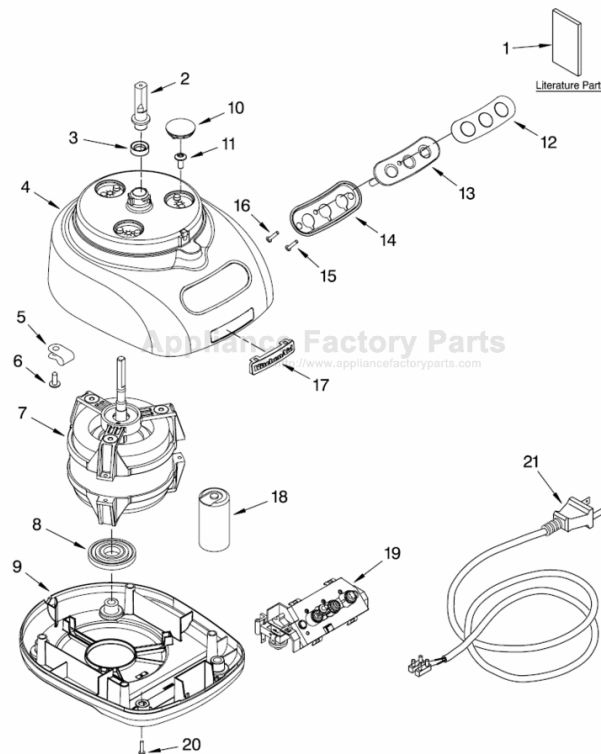

[Find Your KITCHENAID Small Appliance Parts - Select From 538 Models](#)

----- Manual continues below -----

PARTS LIST

for

KitchenAid®

7-CUP FOOD PROCESSOR

MODELS:

KFP710WH2 (White)

4KFP710WH2 (White)

FOR CUSTOMER SATISFACTION ALWAYS USE
FACTORY SPECIFICATION PARTS

MOTOR AND HOUSING PARTS

For Models: KFP710__2, 4KFP710__2

FOR ORDERING INFORMATION REFER TO PARTS PRICE LIST

MOTOR AND HOUSING PARTS

For Models: KFP710__2, 4KFP710__2

Illus. No.	Part No.	DESCRIPTION
1		Literature Parts
	8212299	Use & Care Guide Trilingual
	8212316	Repair Parts List
2	8211816	Sleeve, Motor Shaft
3	8211817	Seal, Oil
4		Housing, Motor
	8211806	White
5	8211610	Clamp, Cable
6	8211871	Screw, Clamp
7	8212318	Motor, Sheet Mtl
8	8212319	Grommet, Motor
9		Base, Housing
	8211801	White
10		Cover, Screw
	8212298	White
11	8211811	Screw, Motor Locking
12	8211878	Cover, Switch
13	8211884	Bezel, Switch Panel
14	8211887	Seal, Switch Panel
15	8211870	Screw, Torx
16	8211812	Screw, Switch Panel
17	8211876	Nameplate
18	8211608	Capacitor
19	8211879	Relay & Switch Assembly
20	8211772	Foot
21		Cord, Power
	8211886	White

FOR ORDERING INFORMATION REFER TO PARTS PRICE LIST

ATTACHMENT PARTS

For Models: KFP710__2, 4KFP710__2

Illus. No.	Part No.	DESCRIPTION
1	8211760	Spatula
2	8211897	Disc, Slicing 2mm & Grating 4mm
3	8211902	Blade, Mini
4	8211900	Adapter, Shaft & Disc
5	8211903	Blade, Multi
6	8211892	Pusher, Food
7	8211891	Cover, Work Bowl
8	8211906	Bowl, Work