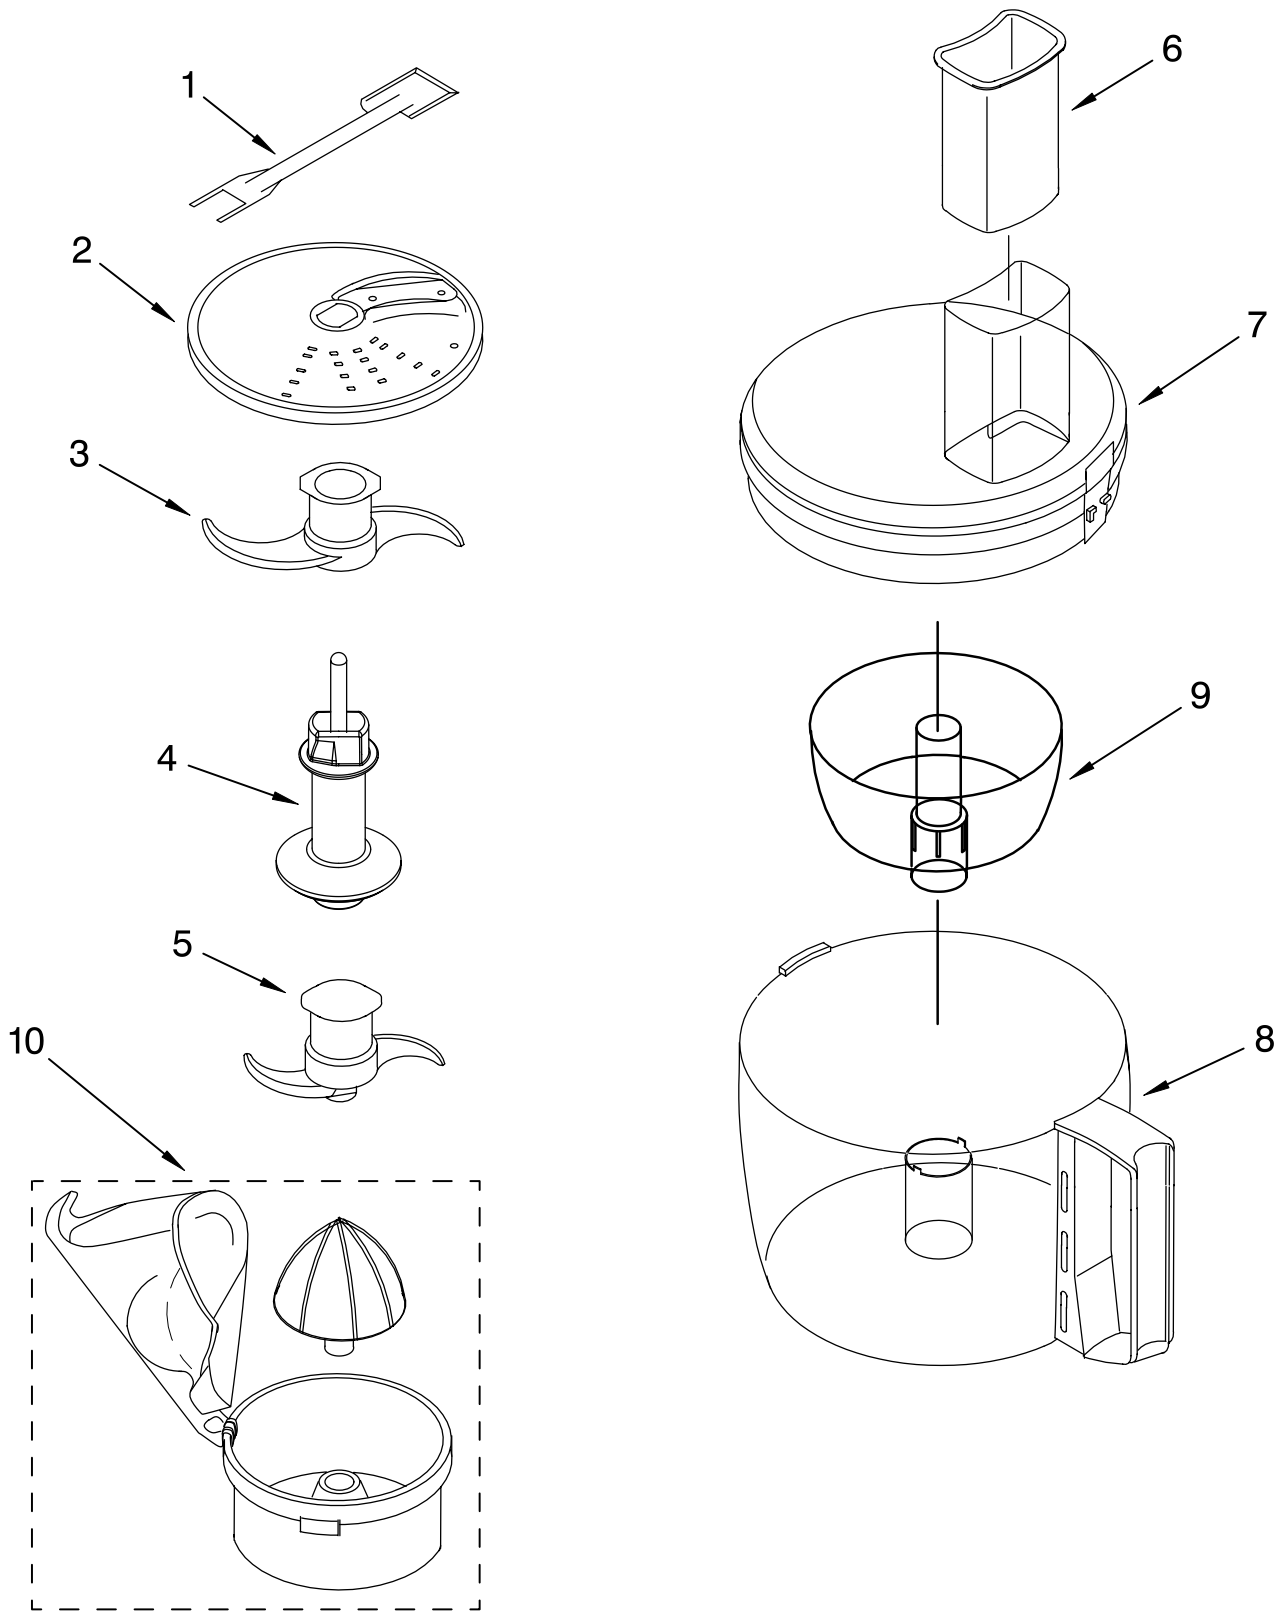

ATTACHMENT PARTS

FOR MODEL: 4KFP730_0

FOR ORDERING INFORMATION REFER TO PARTS PRICE LIST

ATTACHMENT PARTS

FOR MODEL: 4KFP730__0

Illus. No.	Part No.	DESCRIPTION
1	8211760	Spatula
2	8211897	Disc, Slicing 2mm & Grating 4mm
3	8211902	Mini Blade
4	8211900	Adapter, Shaft & Disc
5	8211903	Blade
6		Pusher, Food
	8211892	White
7	8211891	Cover, Work Bowl
8		Bowl, Work
	8211906	White
9	8211905	Bowl, Mini
10	8212420	Extractor, Citrus

FOR ORDERING INFORMATION REFER TO PARTS PRICE LIST