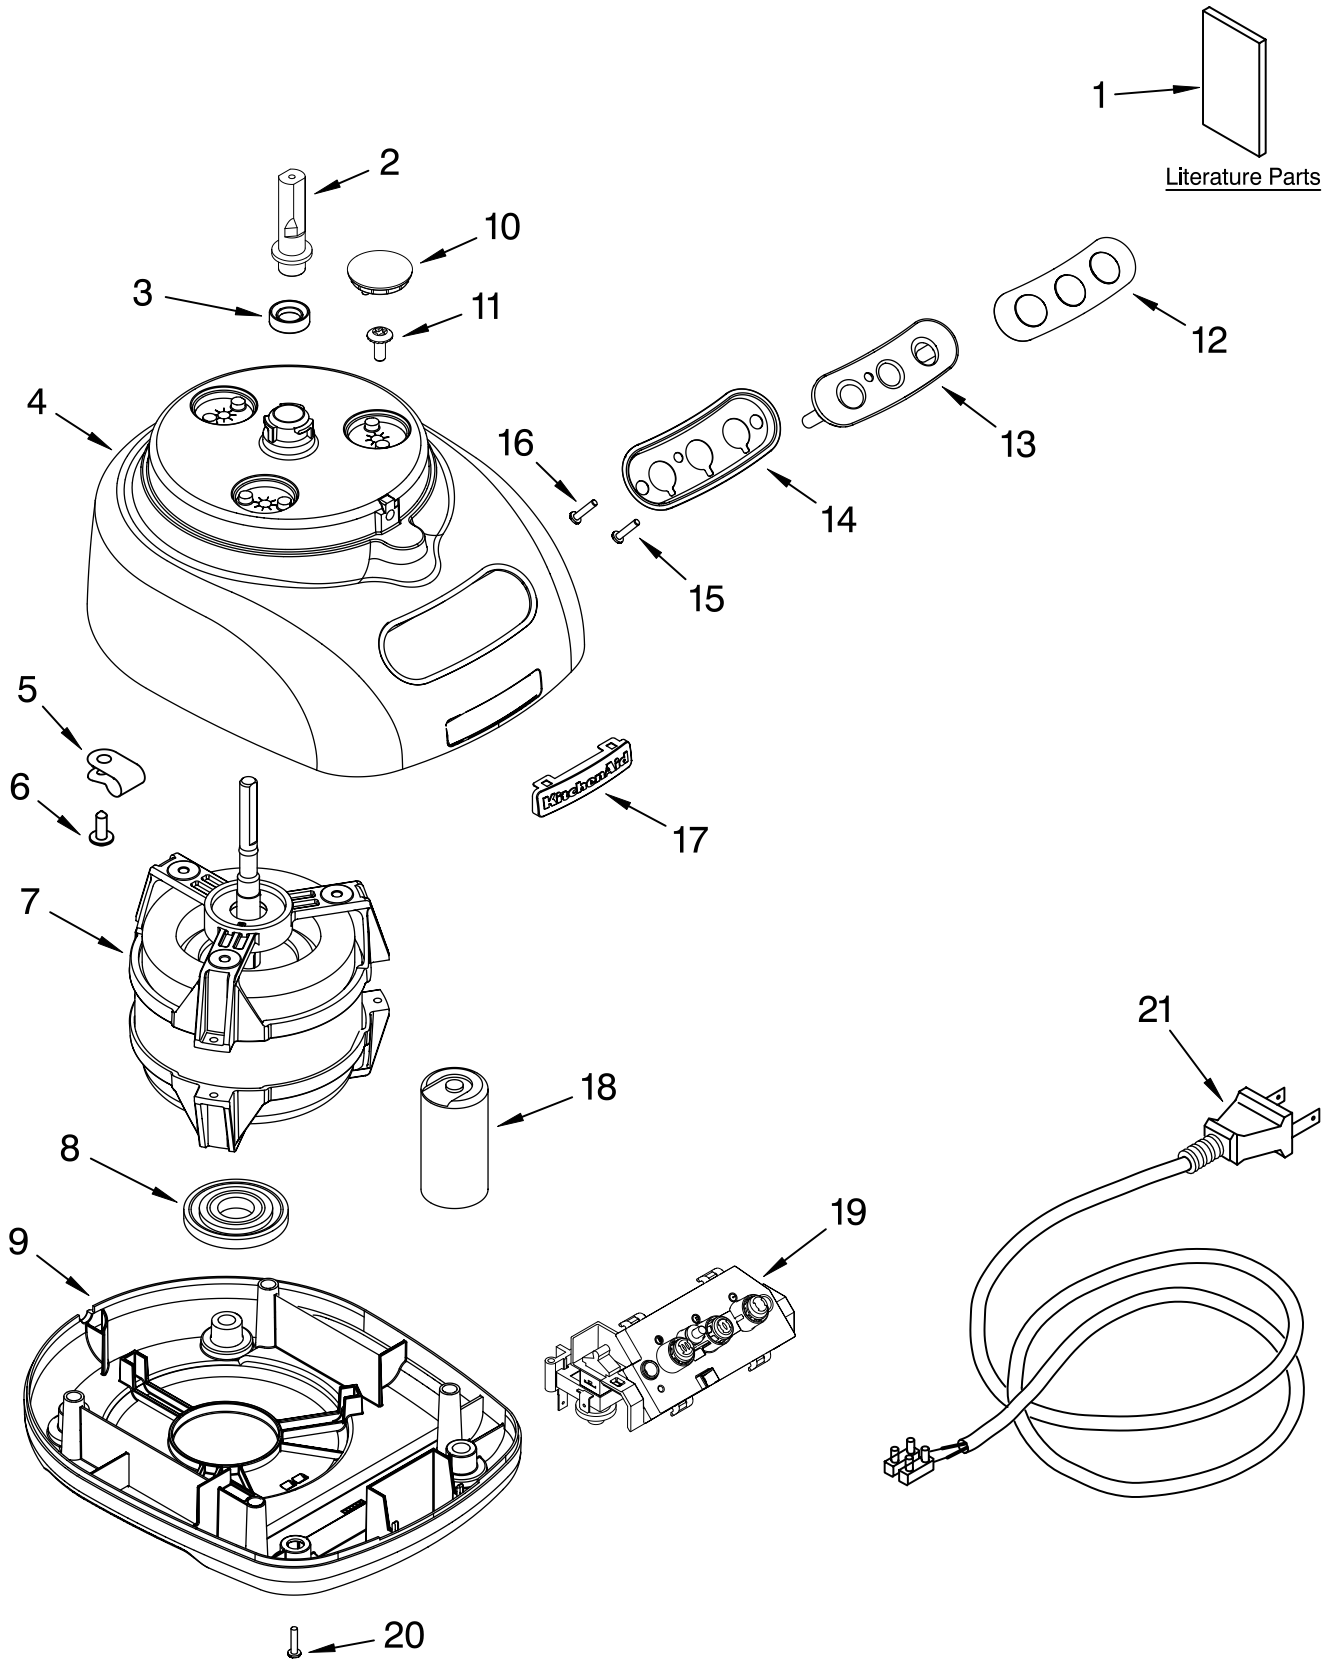

MOTOR AND HOUSING PARTS

FOR MODEL: 4KFP730_0

FOR ORDERING INFORMATION REFER TO PARTS PRICE LIST

MOTOR AND HOUSING PARTS

FOR MODEL: 4KFP730__0

Illus. No.	Part No.	DESCRIPTION	Illus. No.	Part No.	DESCRIPTION	Illus. No.	Part No.	DESCRIPTION
1		Literature Parts	8	8211814	Grommet, Motor	16	8211812	Screw, Switch
	8212299	Use & Care Guide	9		Base, Housing			Panel
	8212417	Repair Parts List		8211801	White	17	8211876	Nameplate
2	8211816	Sleeve, Motor	10		Cover, Screw	18	8211608	Capacitor
		Shaft		8211810	White	19	8211879	Relay & Switch
3	8211817	Seal, Oil	11	8211811	Screw, Motor			Assembly
4		Housing, Motor			Locking	20	8211772	Foot
	8211806	White	12	8211878	Cover, Switch	21		Cord, Power
5	8211610	Clamp, Cable	13	8211884	Bezel, Switch		8211886	White
6	8211871	Screw, Clamp			Panel			
7	8211813	Motor	14	8211887	Seal, Switch Panel			
			15	8211870	Screw, Torx			

FOR ORDERING INFORMATION REFER TO PARTS PRICE LIST